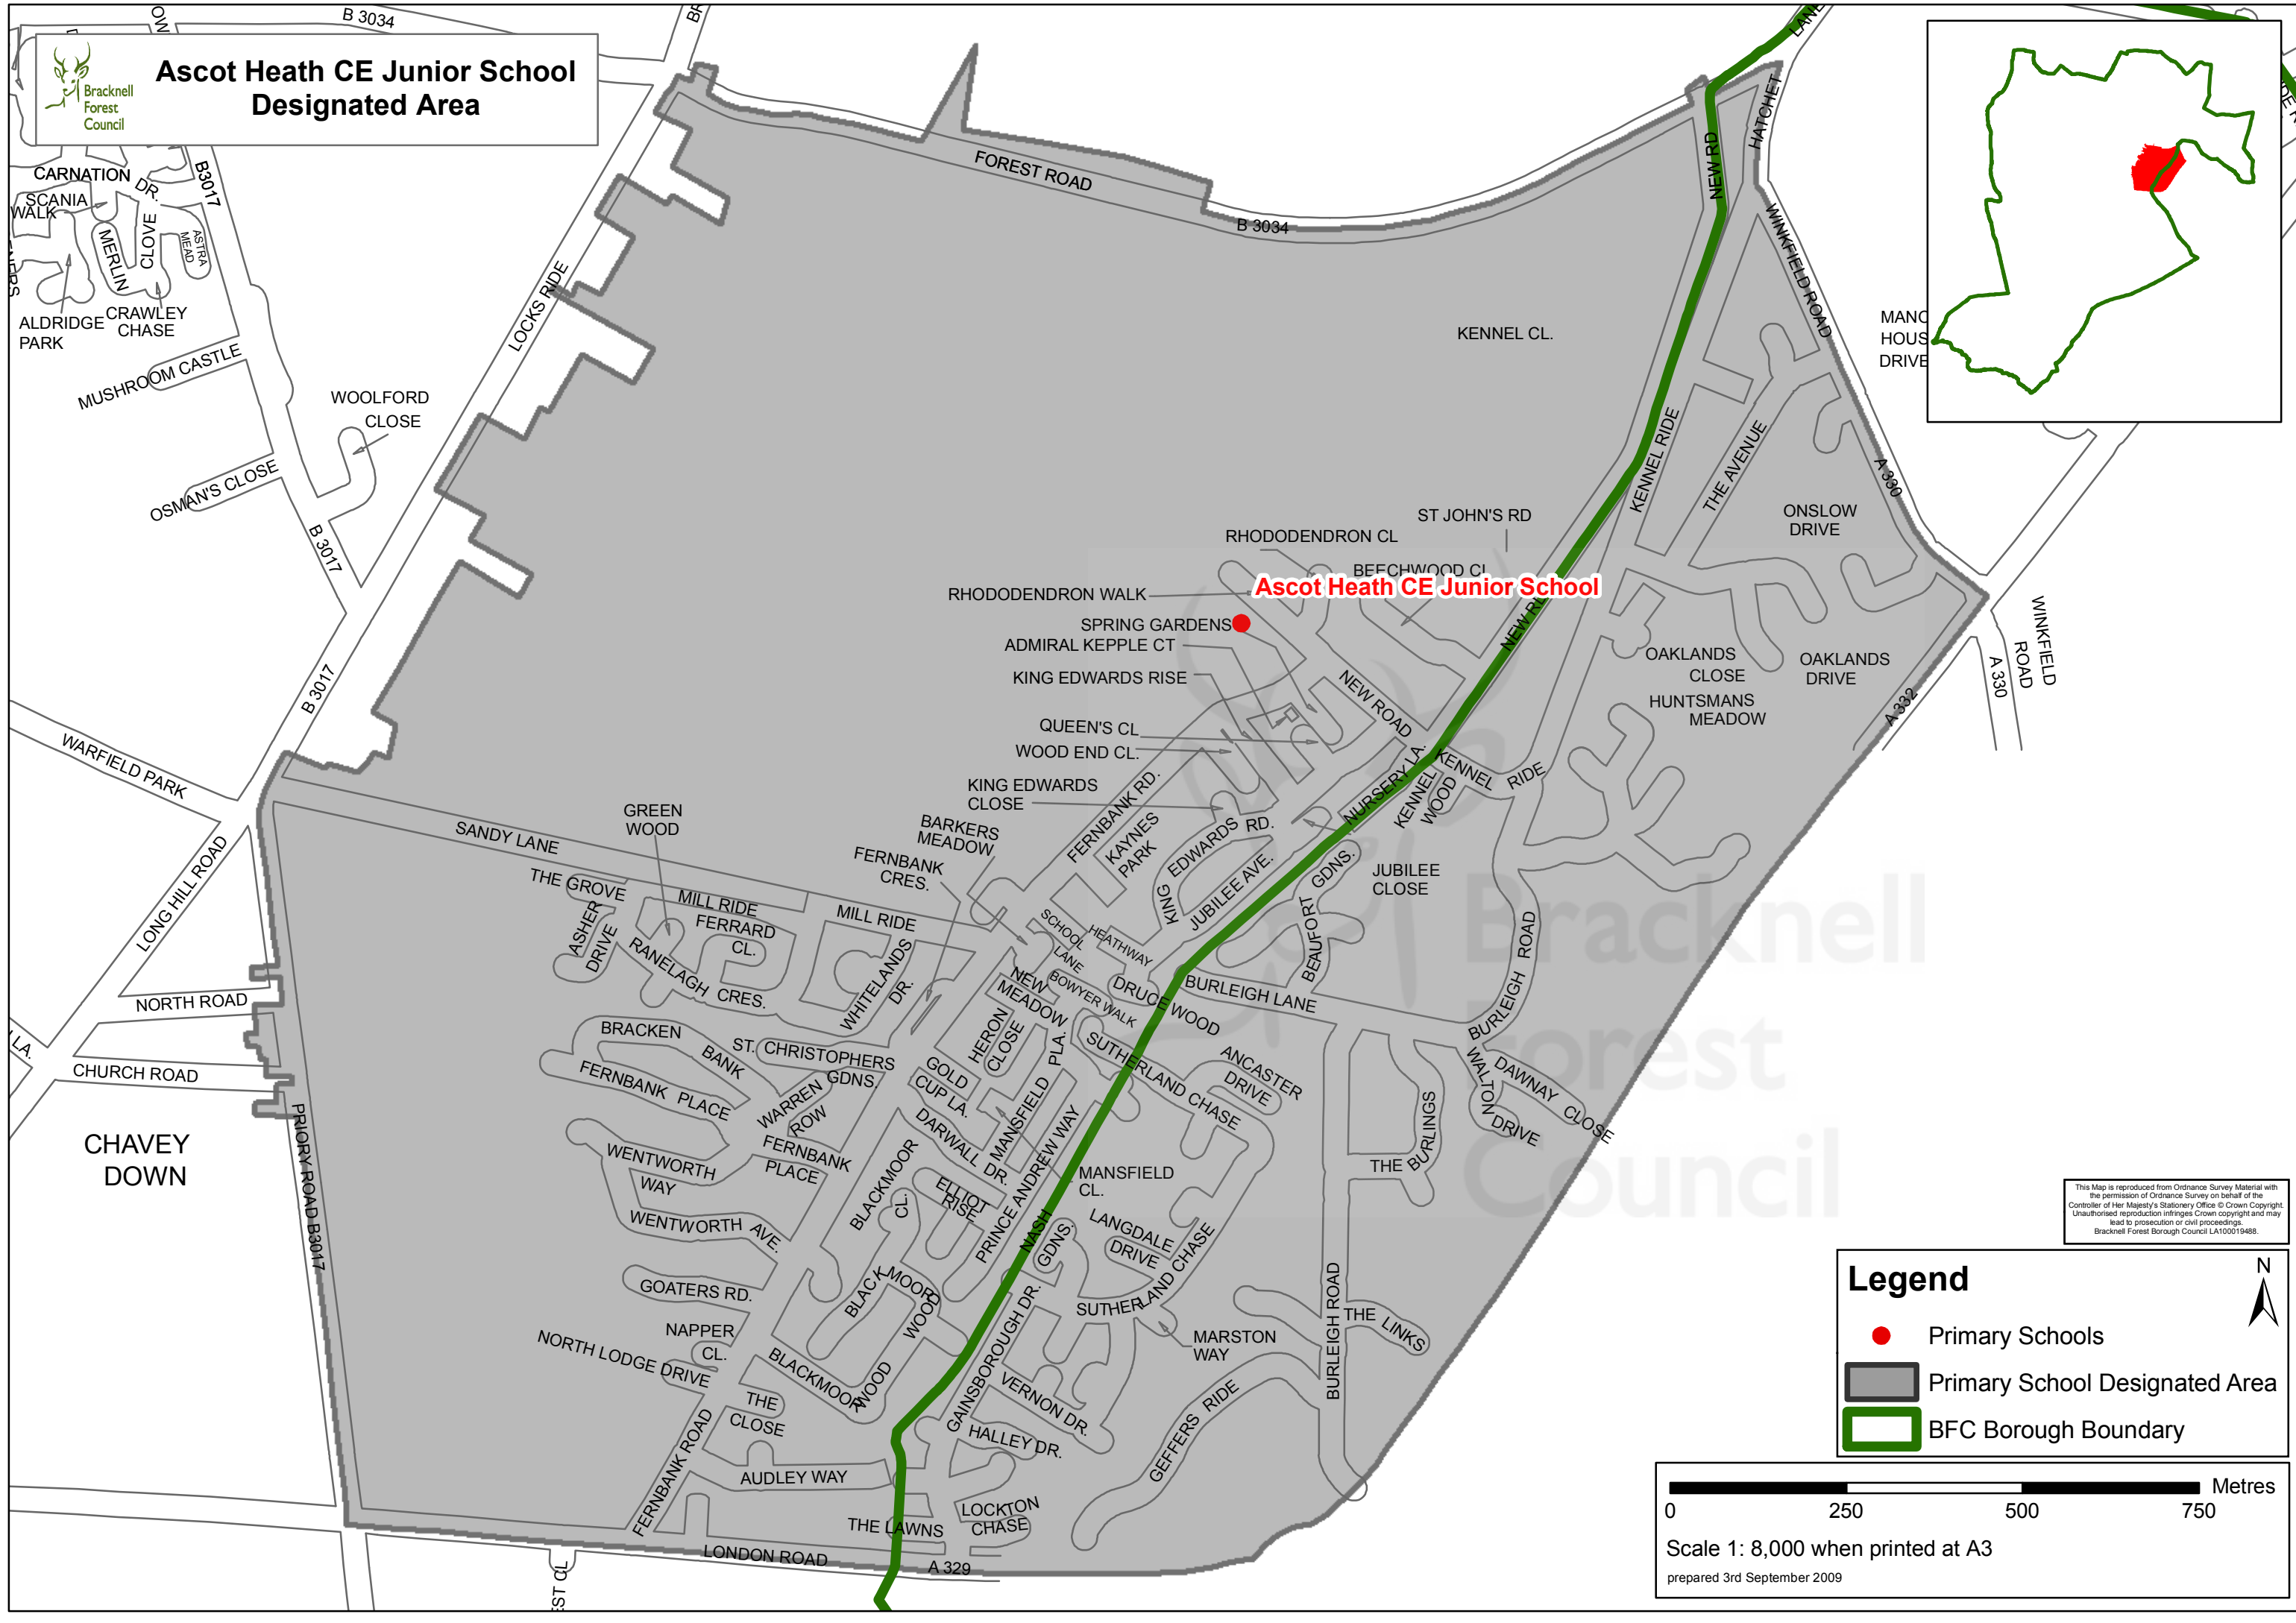

Ascot Heath CE Junior School Designated Area

Legend

- Primary Schools
- Primary School Designated Area
- BFC Borough Boundary

Scale 1: 8,000 when printed at A3

prepared 3rd September 2009