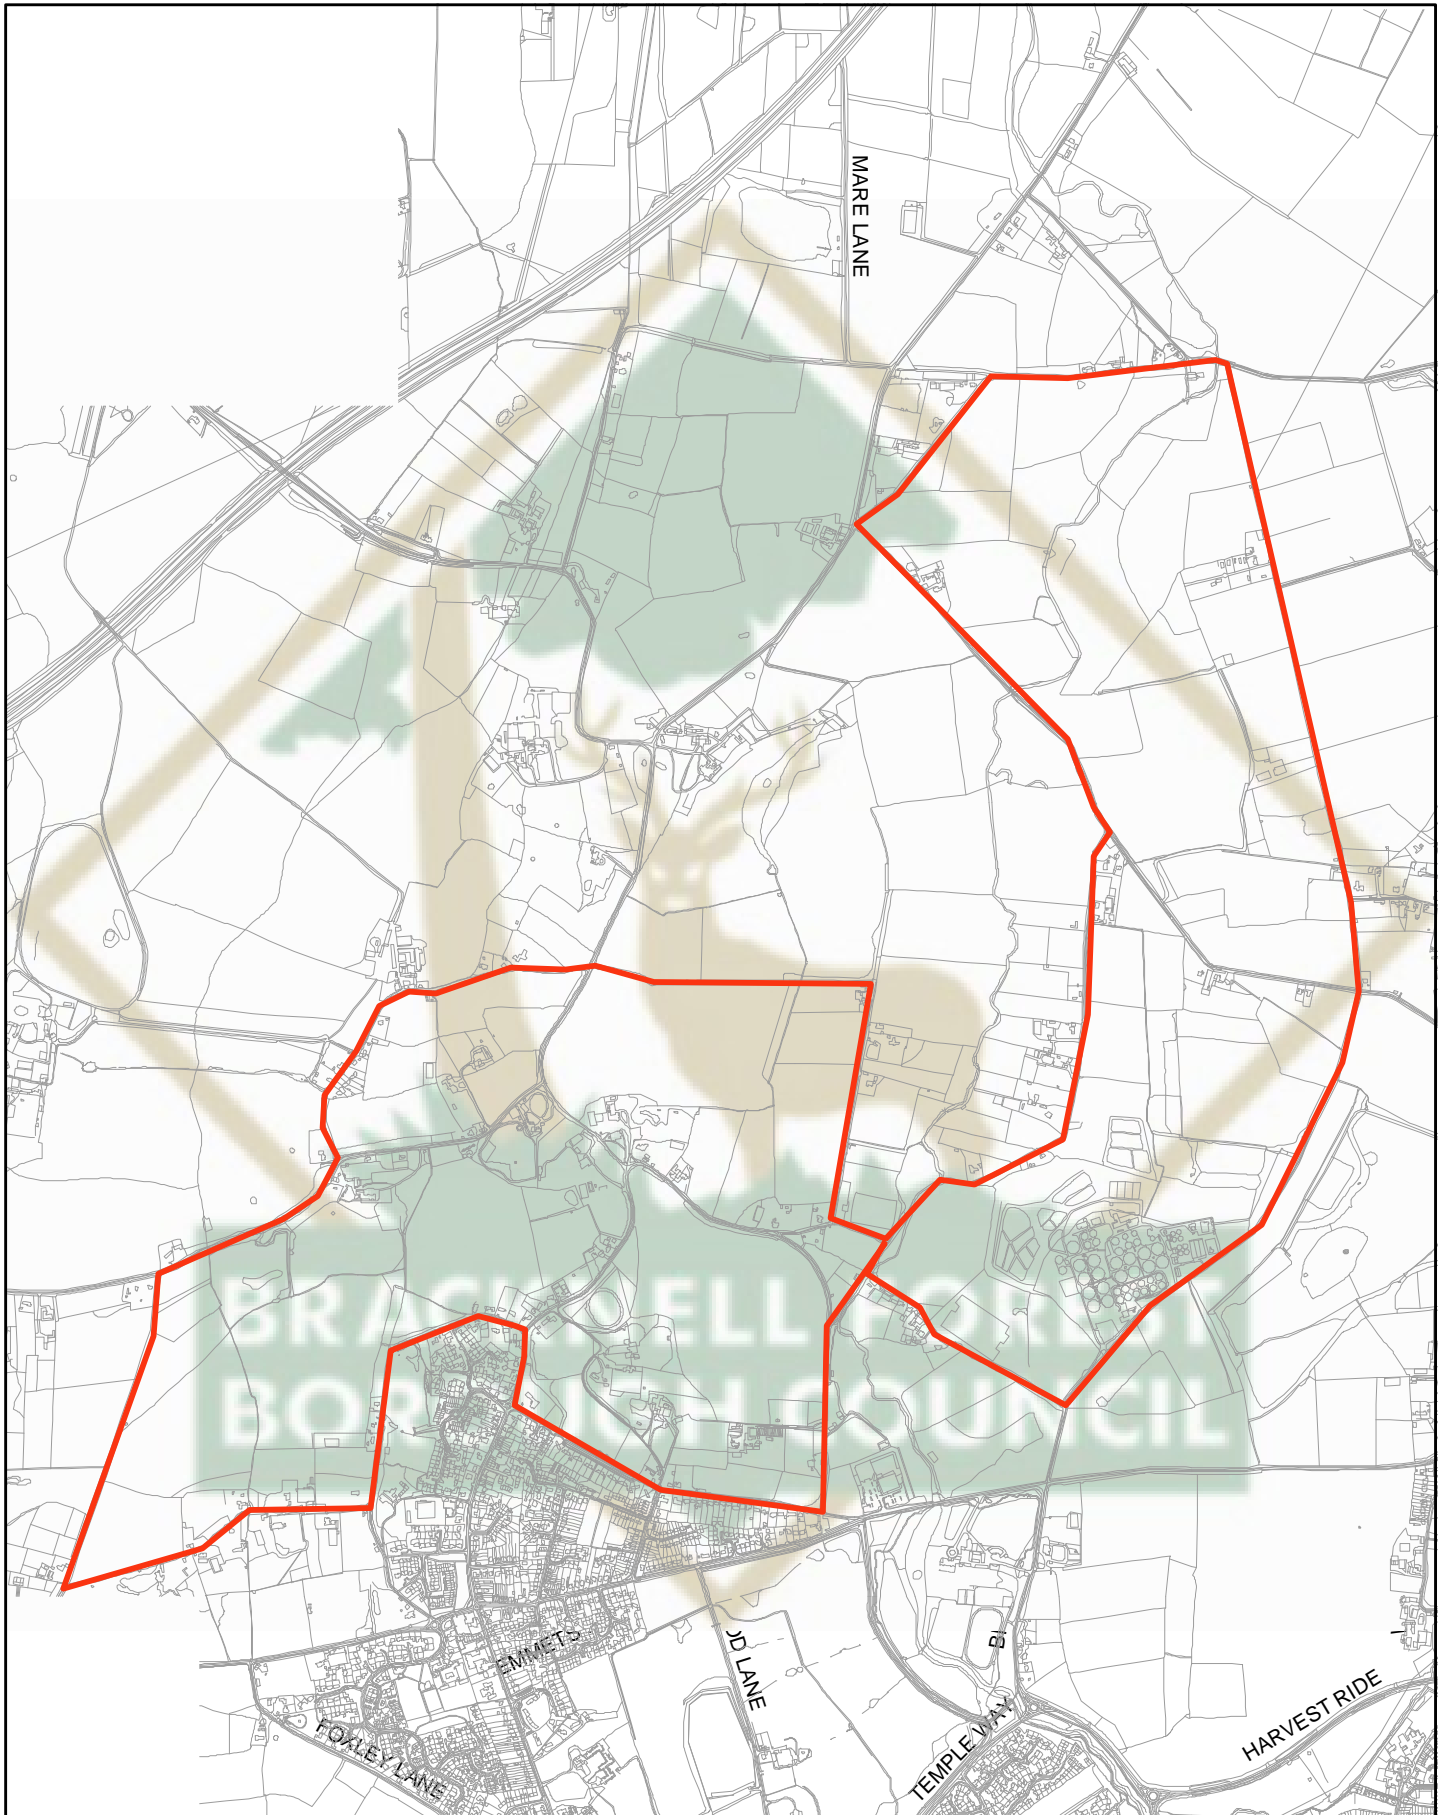

Binfield Bridle Circuit

0 125 250 500 750 1,000 Meters

This Map is reproduced from Ordnance Survey Material with the permission of Ordnance Survey on behalf of the Controller of Her Majesty's Stationary Office © Crown Copyright. Unauthorised reproduction infringes Crown copyright and may lead to prosecution or civil proceedings. Bracknell Forest Borough Council LA100019488.