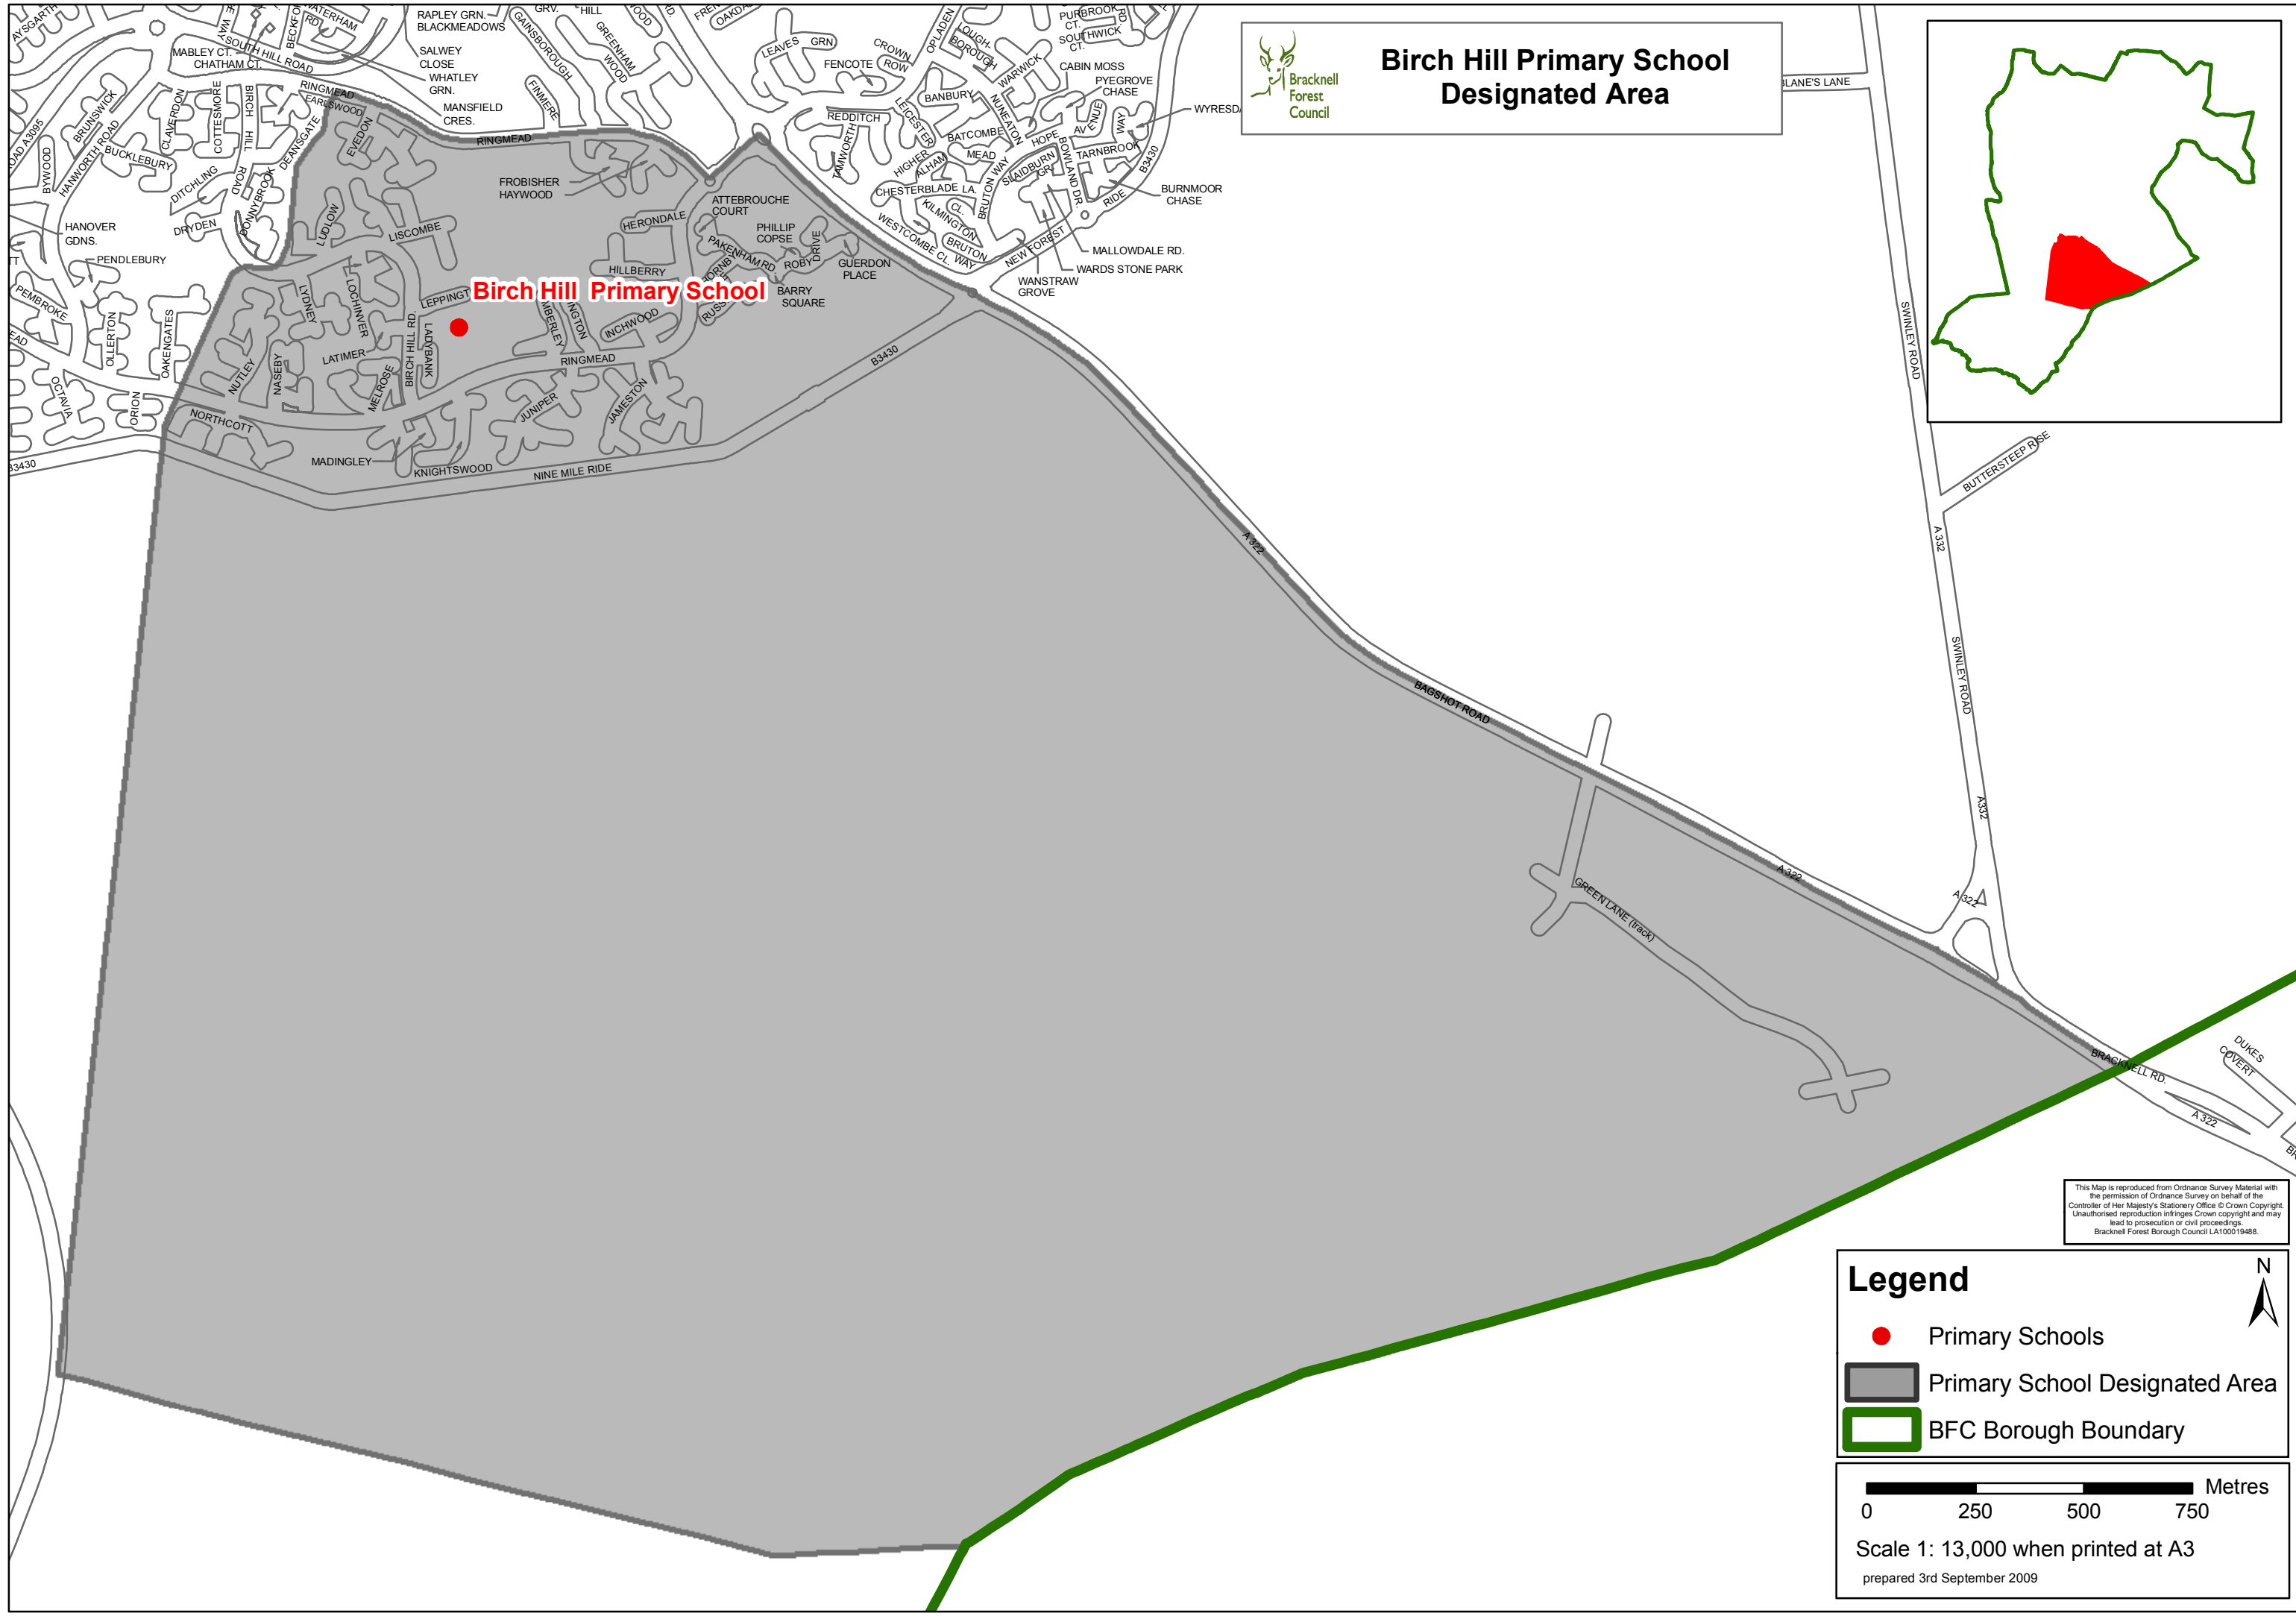

Birch Hill Primary School Designated Area

Birch Hill Primary School

Legend

- Primary Schools
- Primary School Designated Area
- BFC Borough Boundary

N

0 250 500 750 Metres

Scale 1: 13,000 when printed at A3

prepared 3rd September 2009