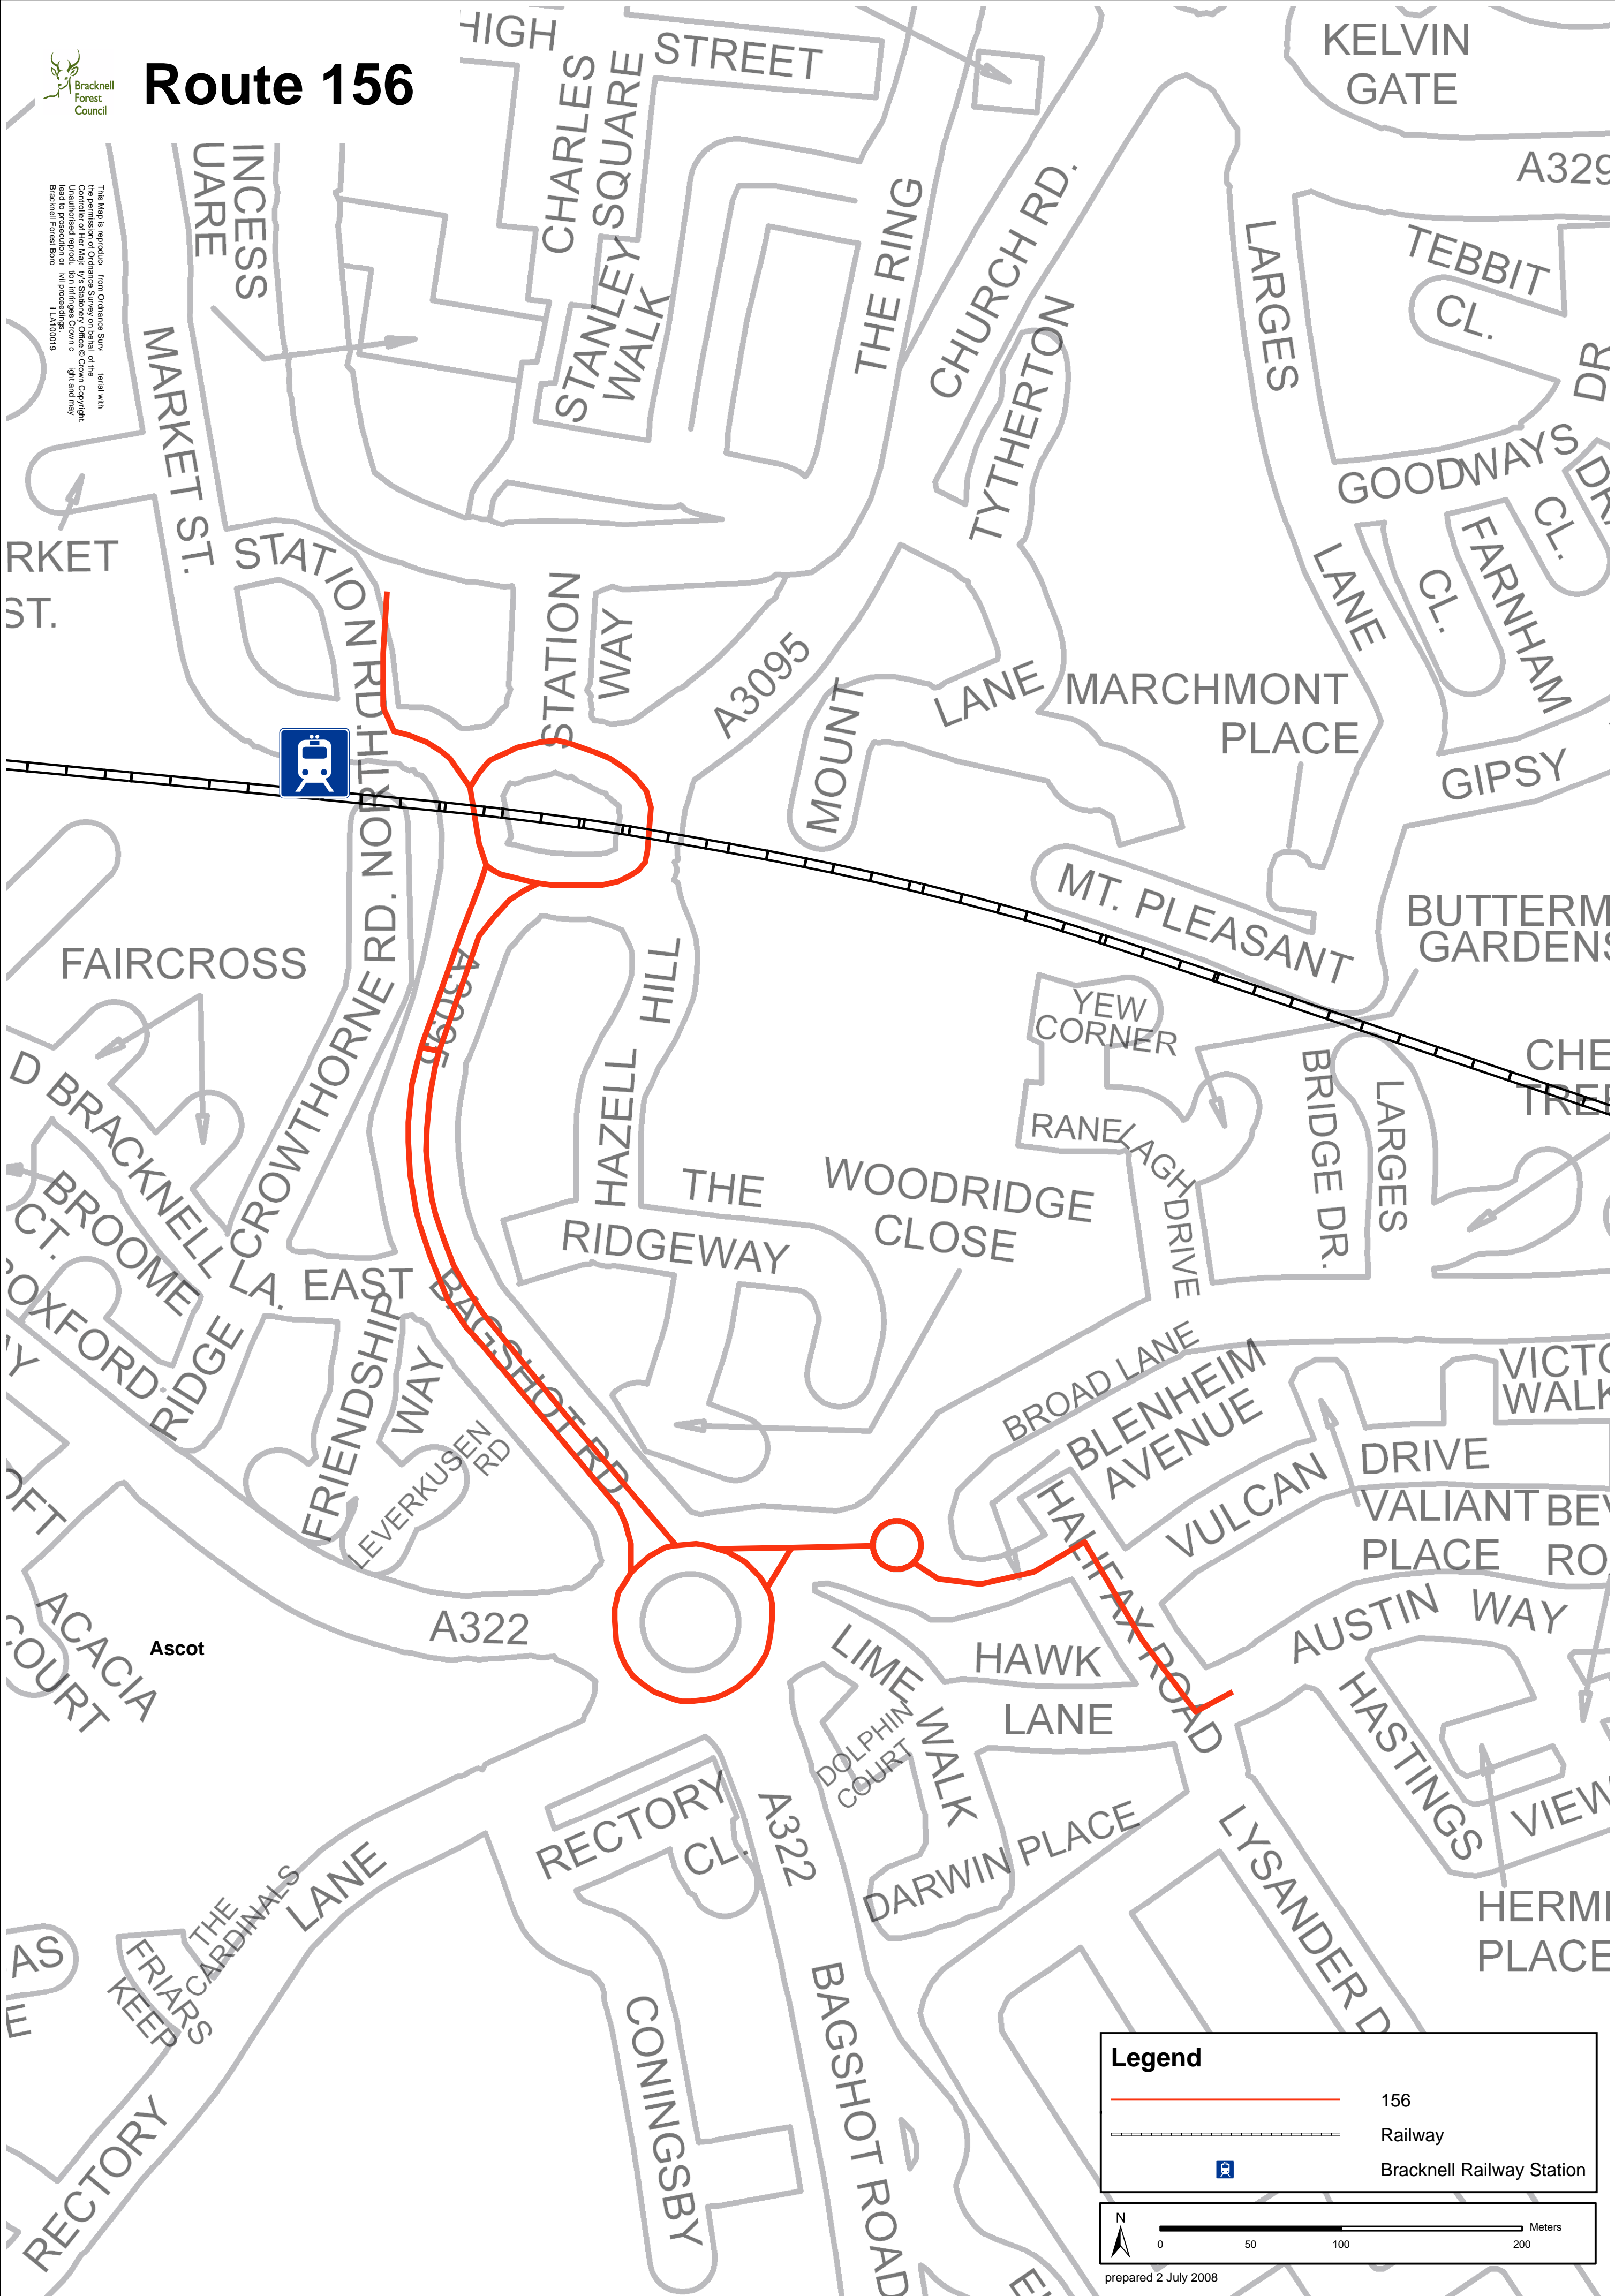

# Route 156

The Map is reproduced from Ordnance Survey material with the permission of Her Majesty's Stationery Office. Copyright © Ordnance Survey 2008. All rights reserved. Bracknell Forest Council 2008.

**Legend**

- 156
- Railway
- Bracknell Railway Station

prepared 2 July 2008