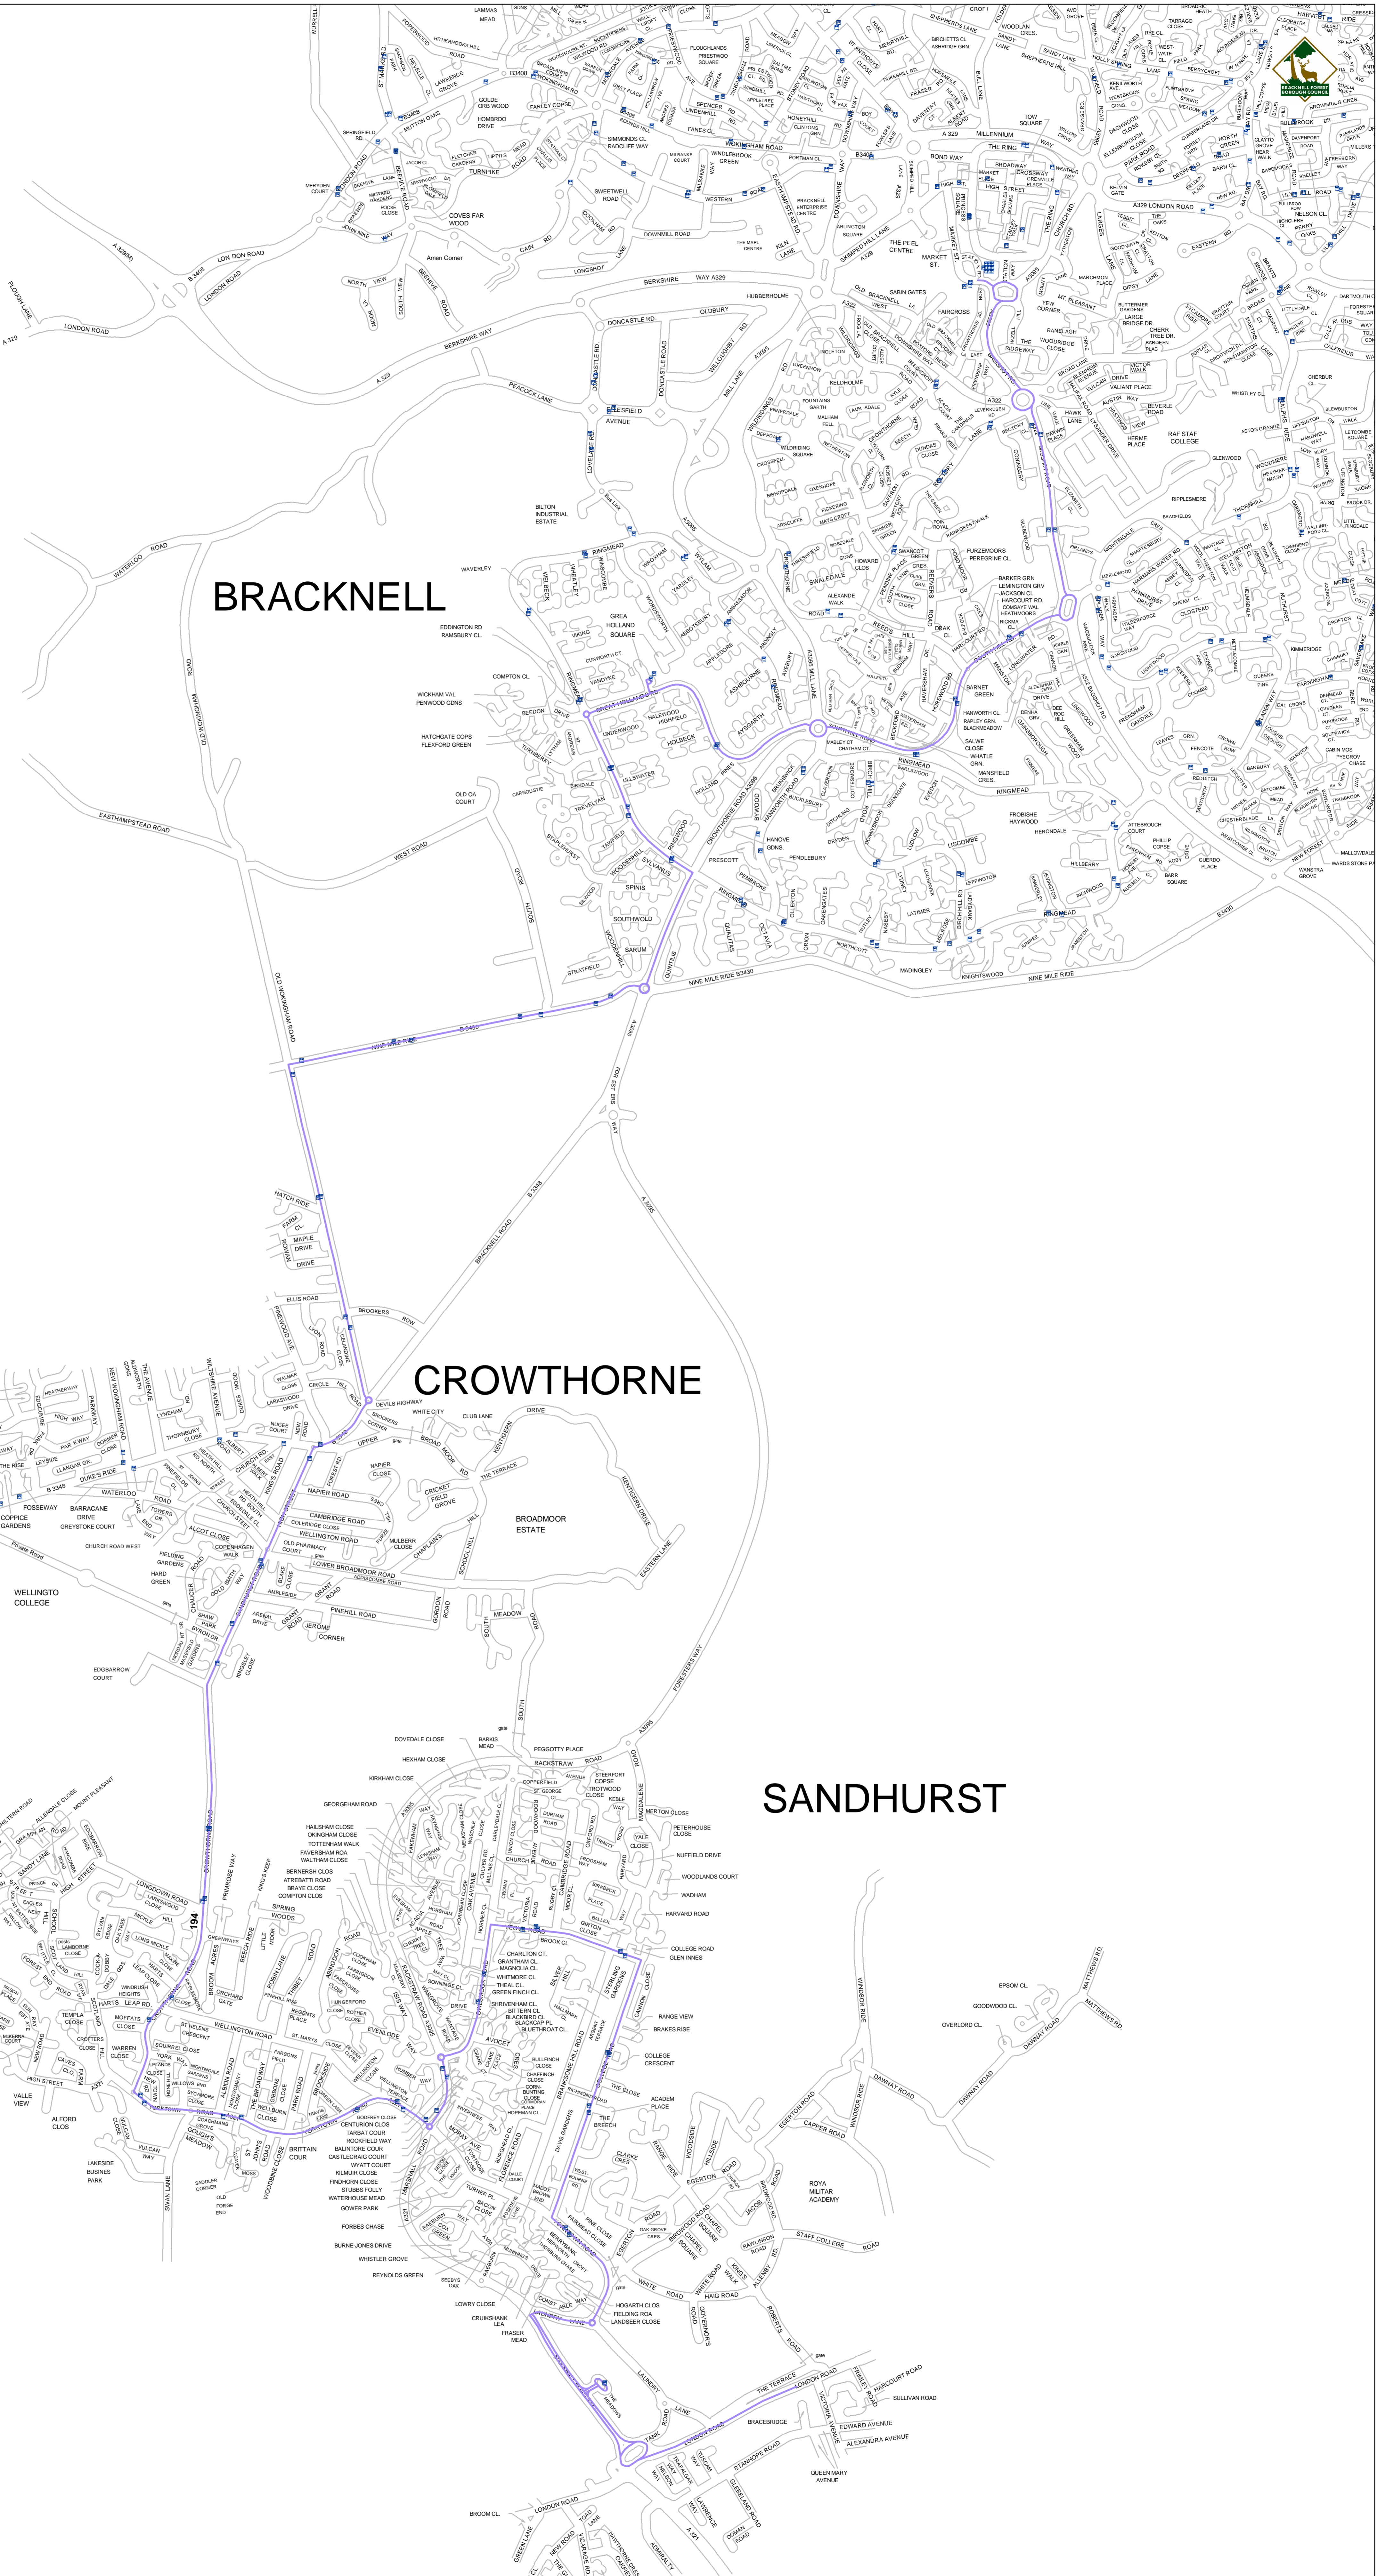

Route 194

This Map is reproduced from Ordnance Survey Material with the permission of Ordnance Survey on behalf of the Controller of Her Majesty's Stationery Office © Crown Copyright. Unauthorised reproduction infringes Crown copyright and may lead to prosecution or civil proceedings.
Bracknell Forest Borough Council LA100019488.

BRACKNELL

CROWTHORNE

SANDHURST

prepared 25 May 2007