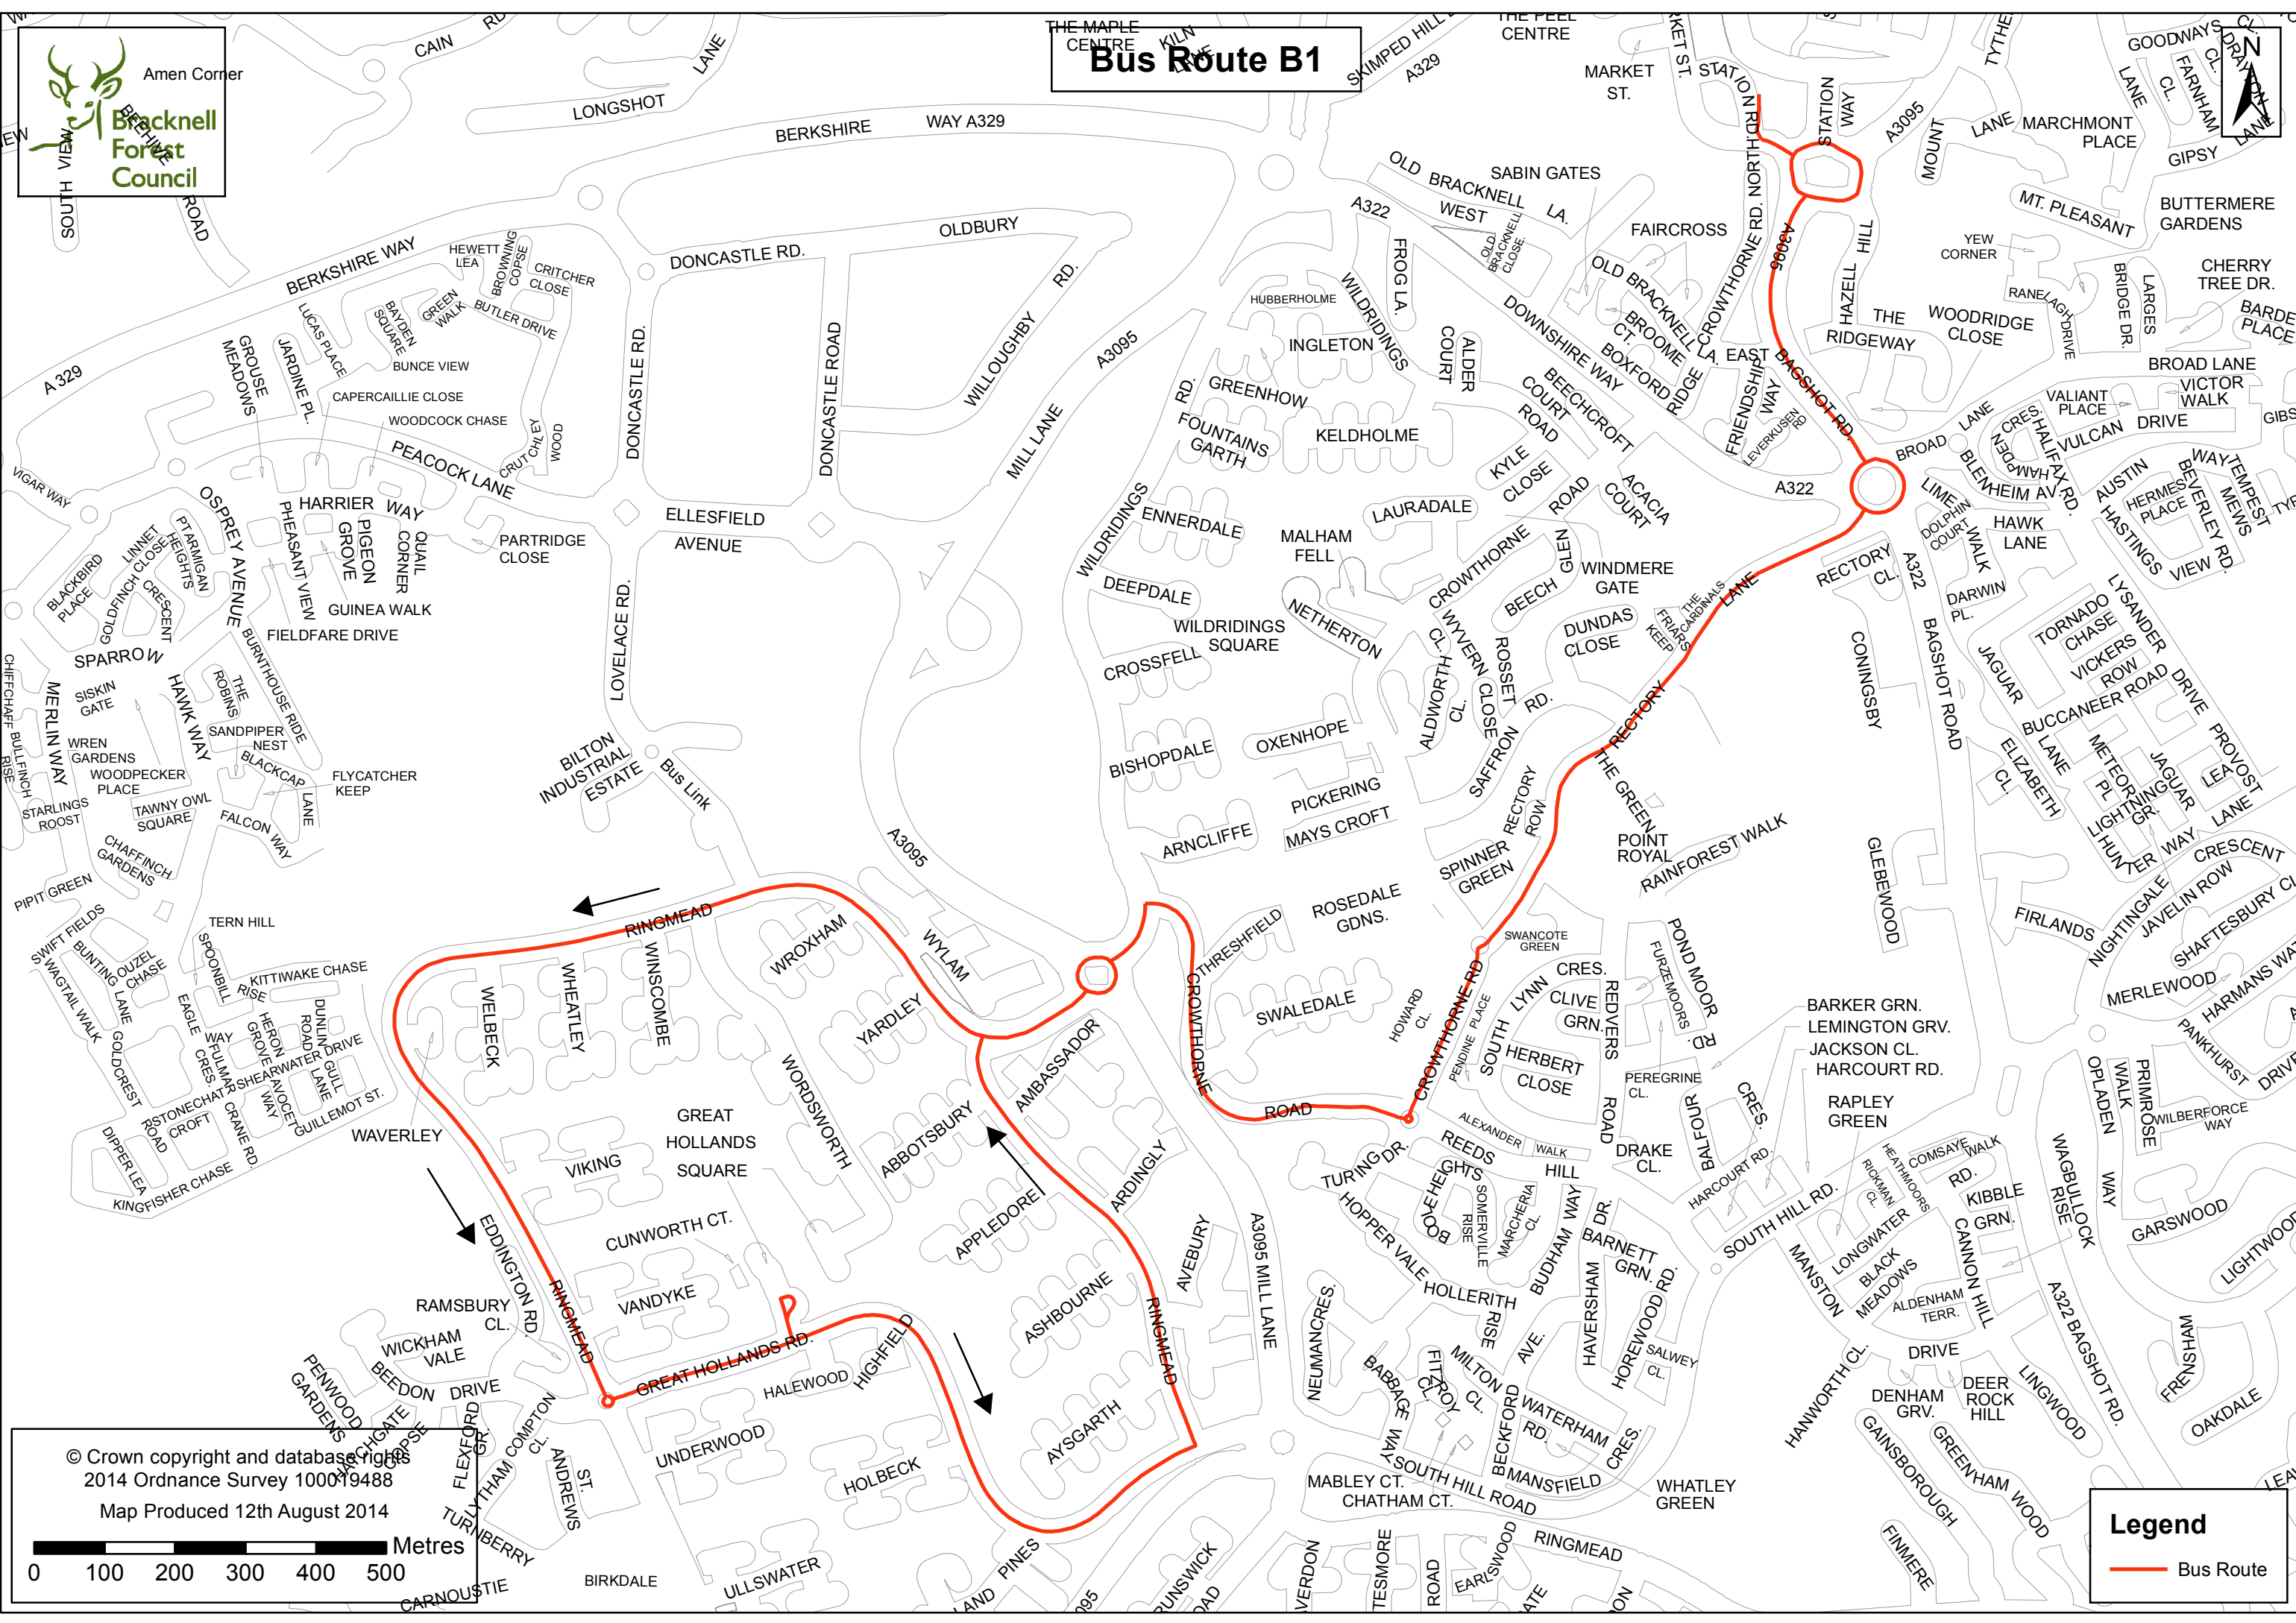

Bus Route B1

© Crown copyright and database rights
2014 Ordnance Survey 100019488
Map Produced 12th August 2014

Legend

— Bus Route