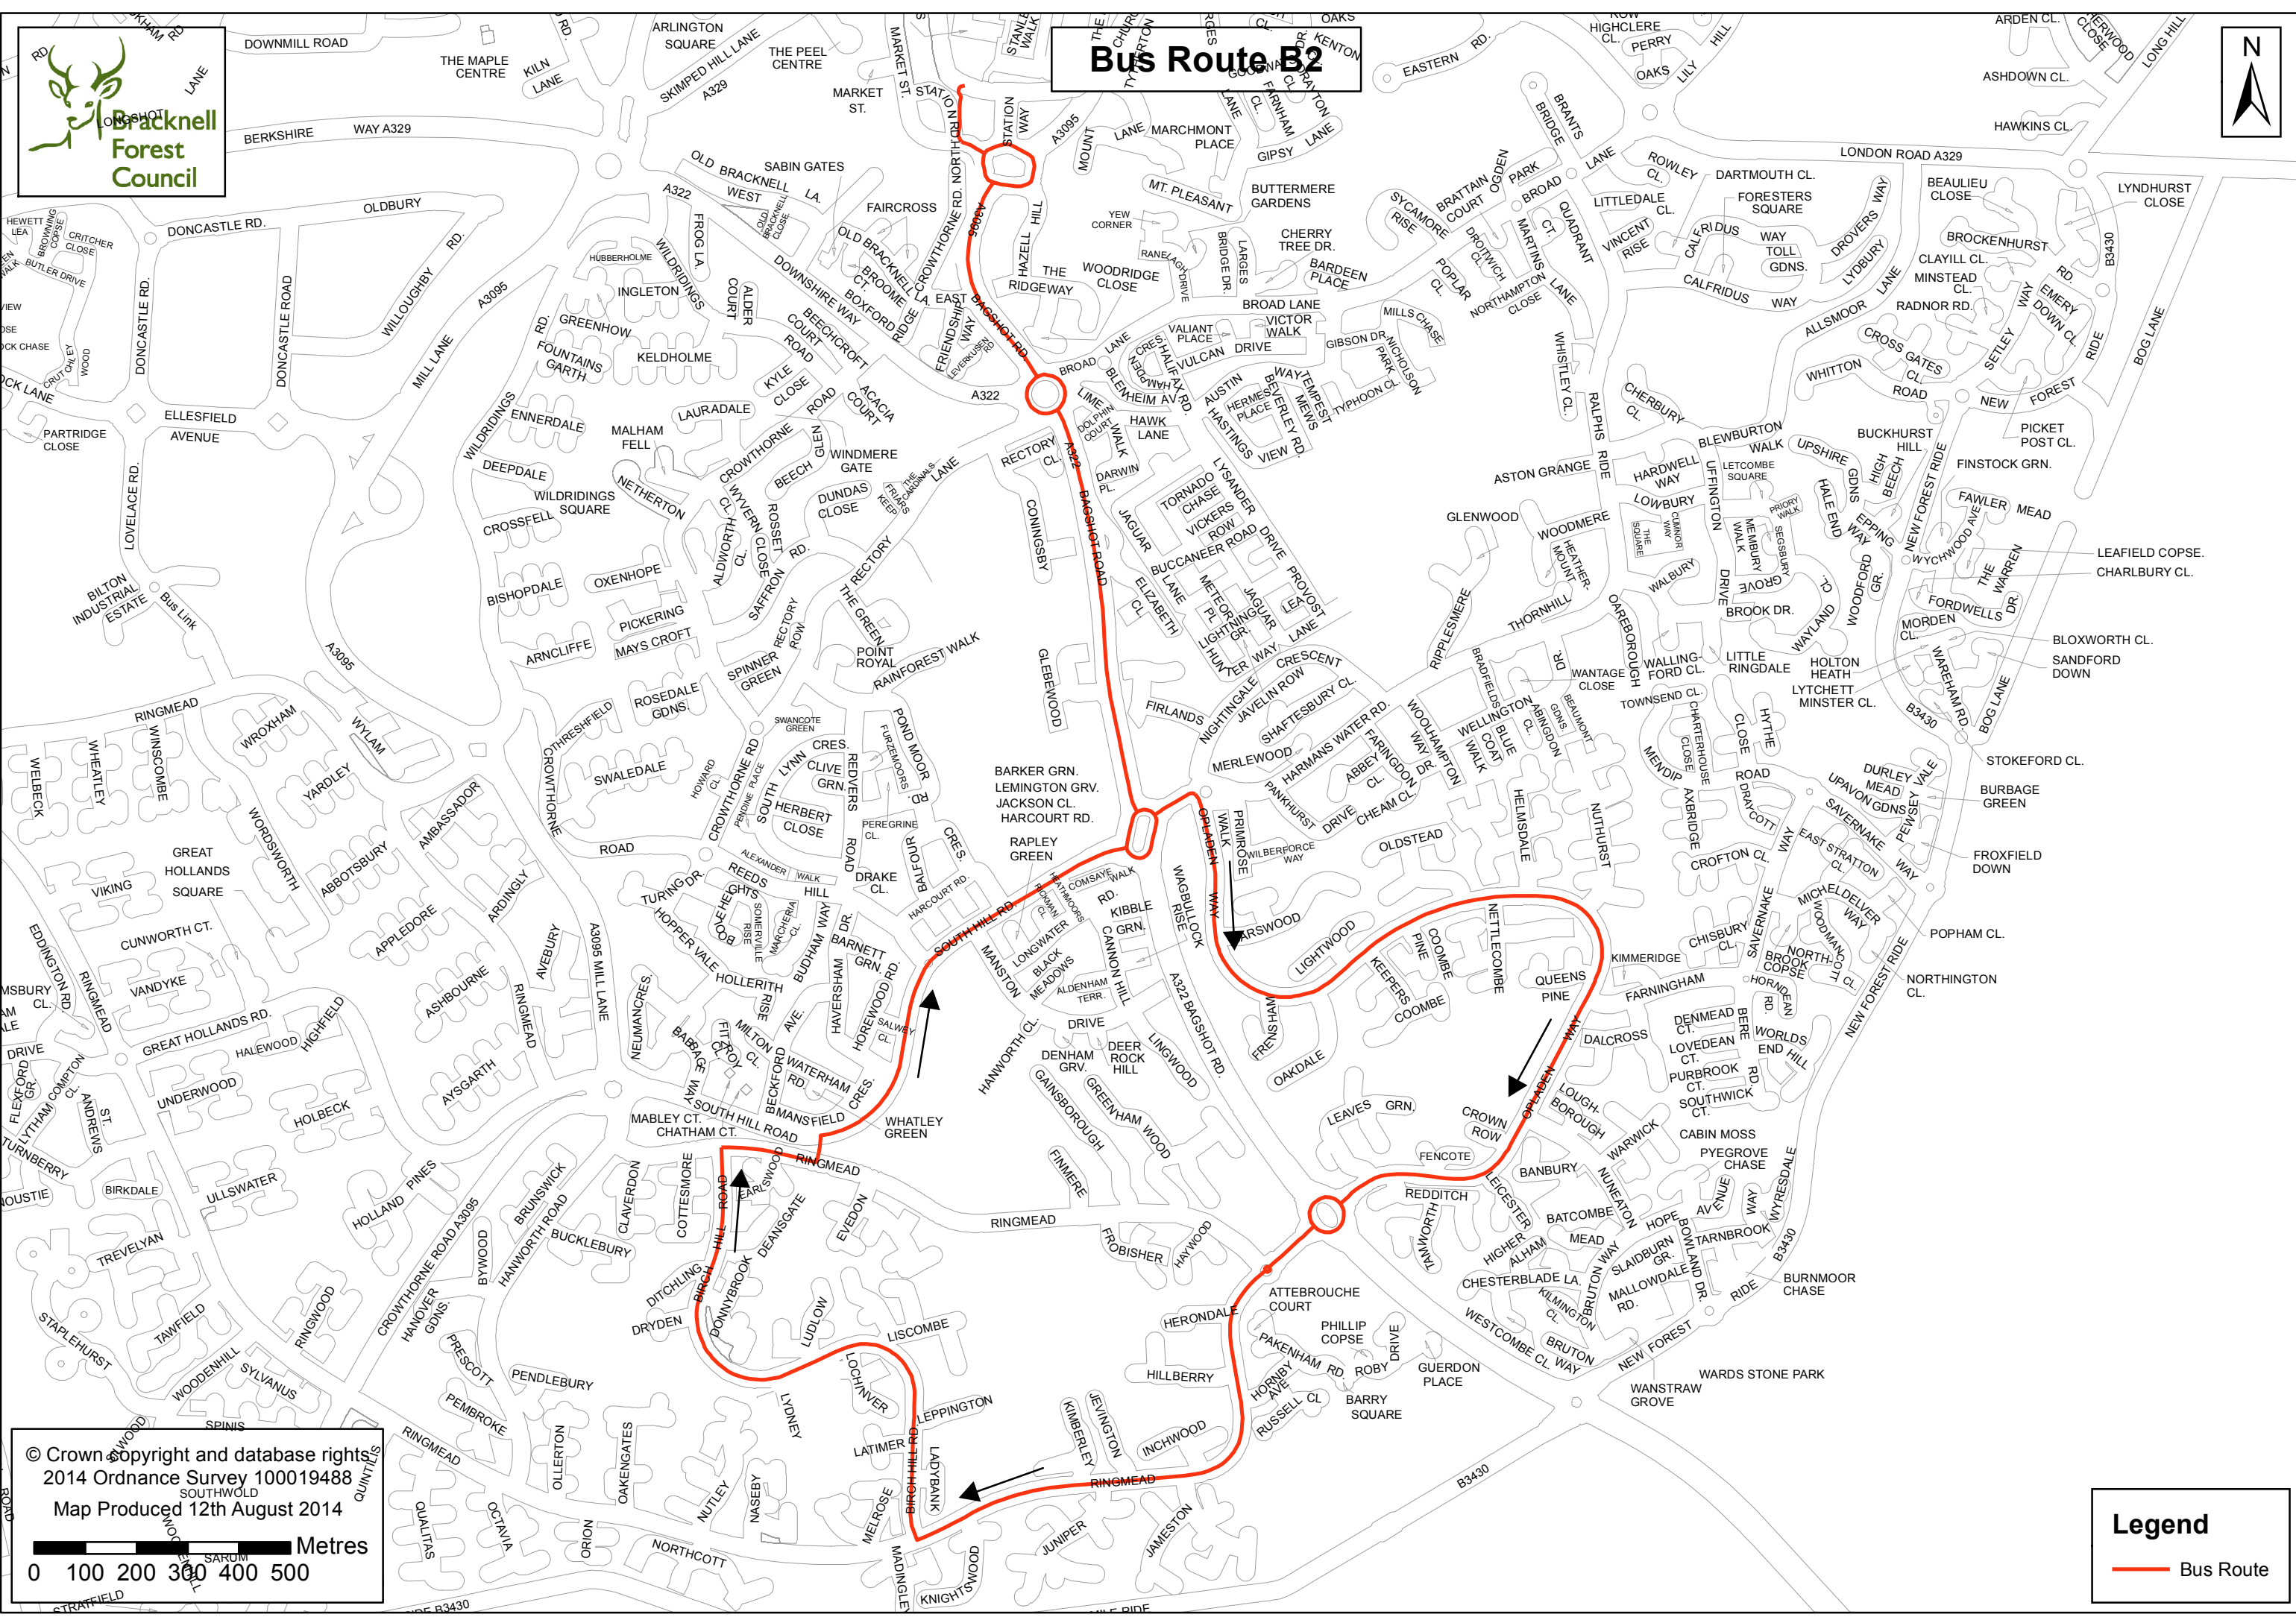

# Bus Route B2

© Crown copyright and database rights  
2014 Ordnance Survey 100019488  
Map Produced 12th August 2014

**Legend**

 Bus Route