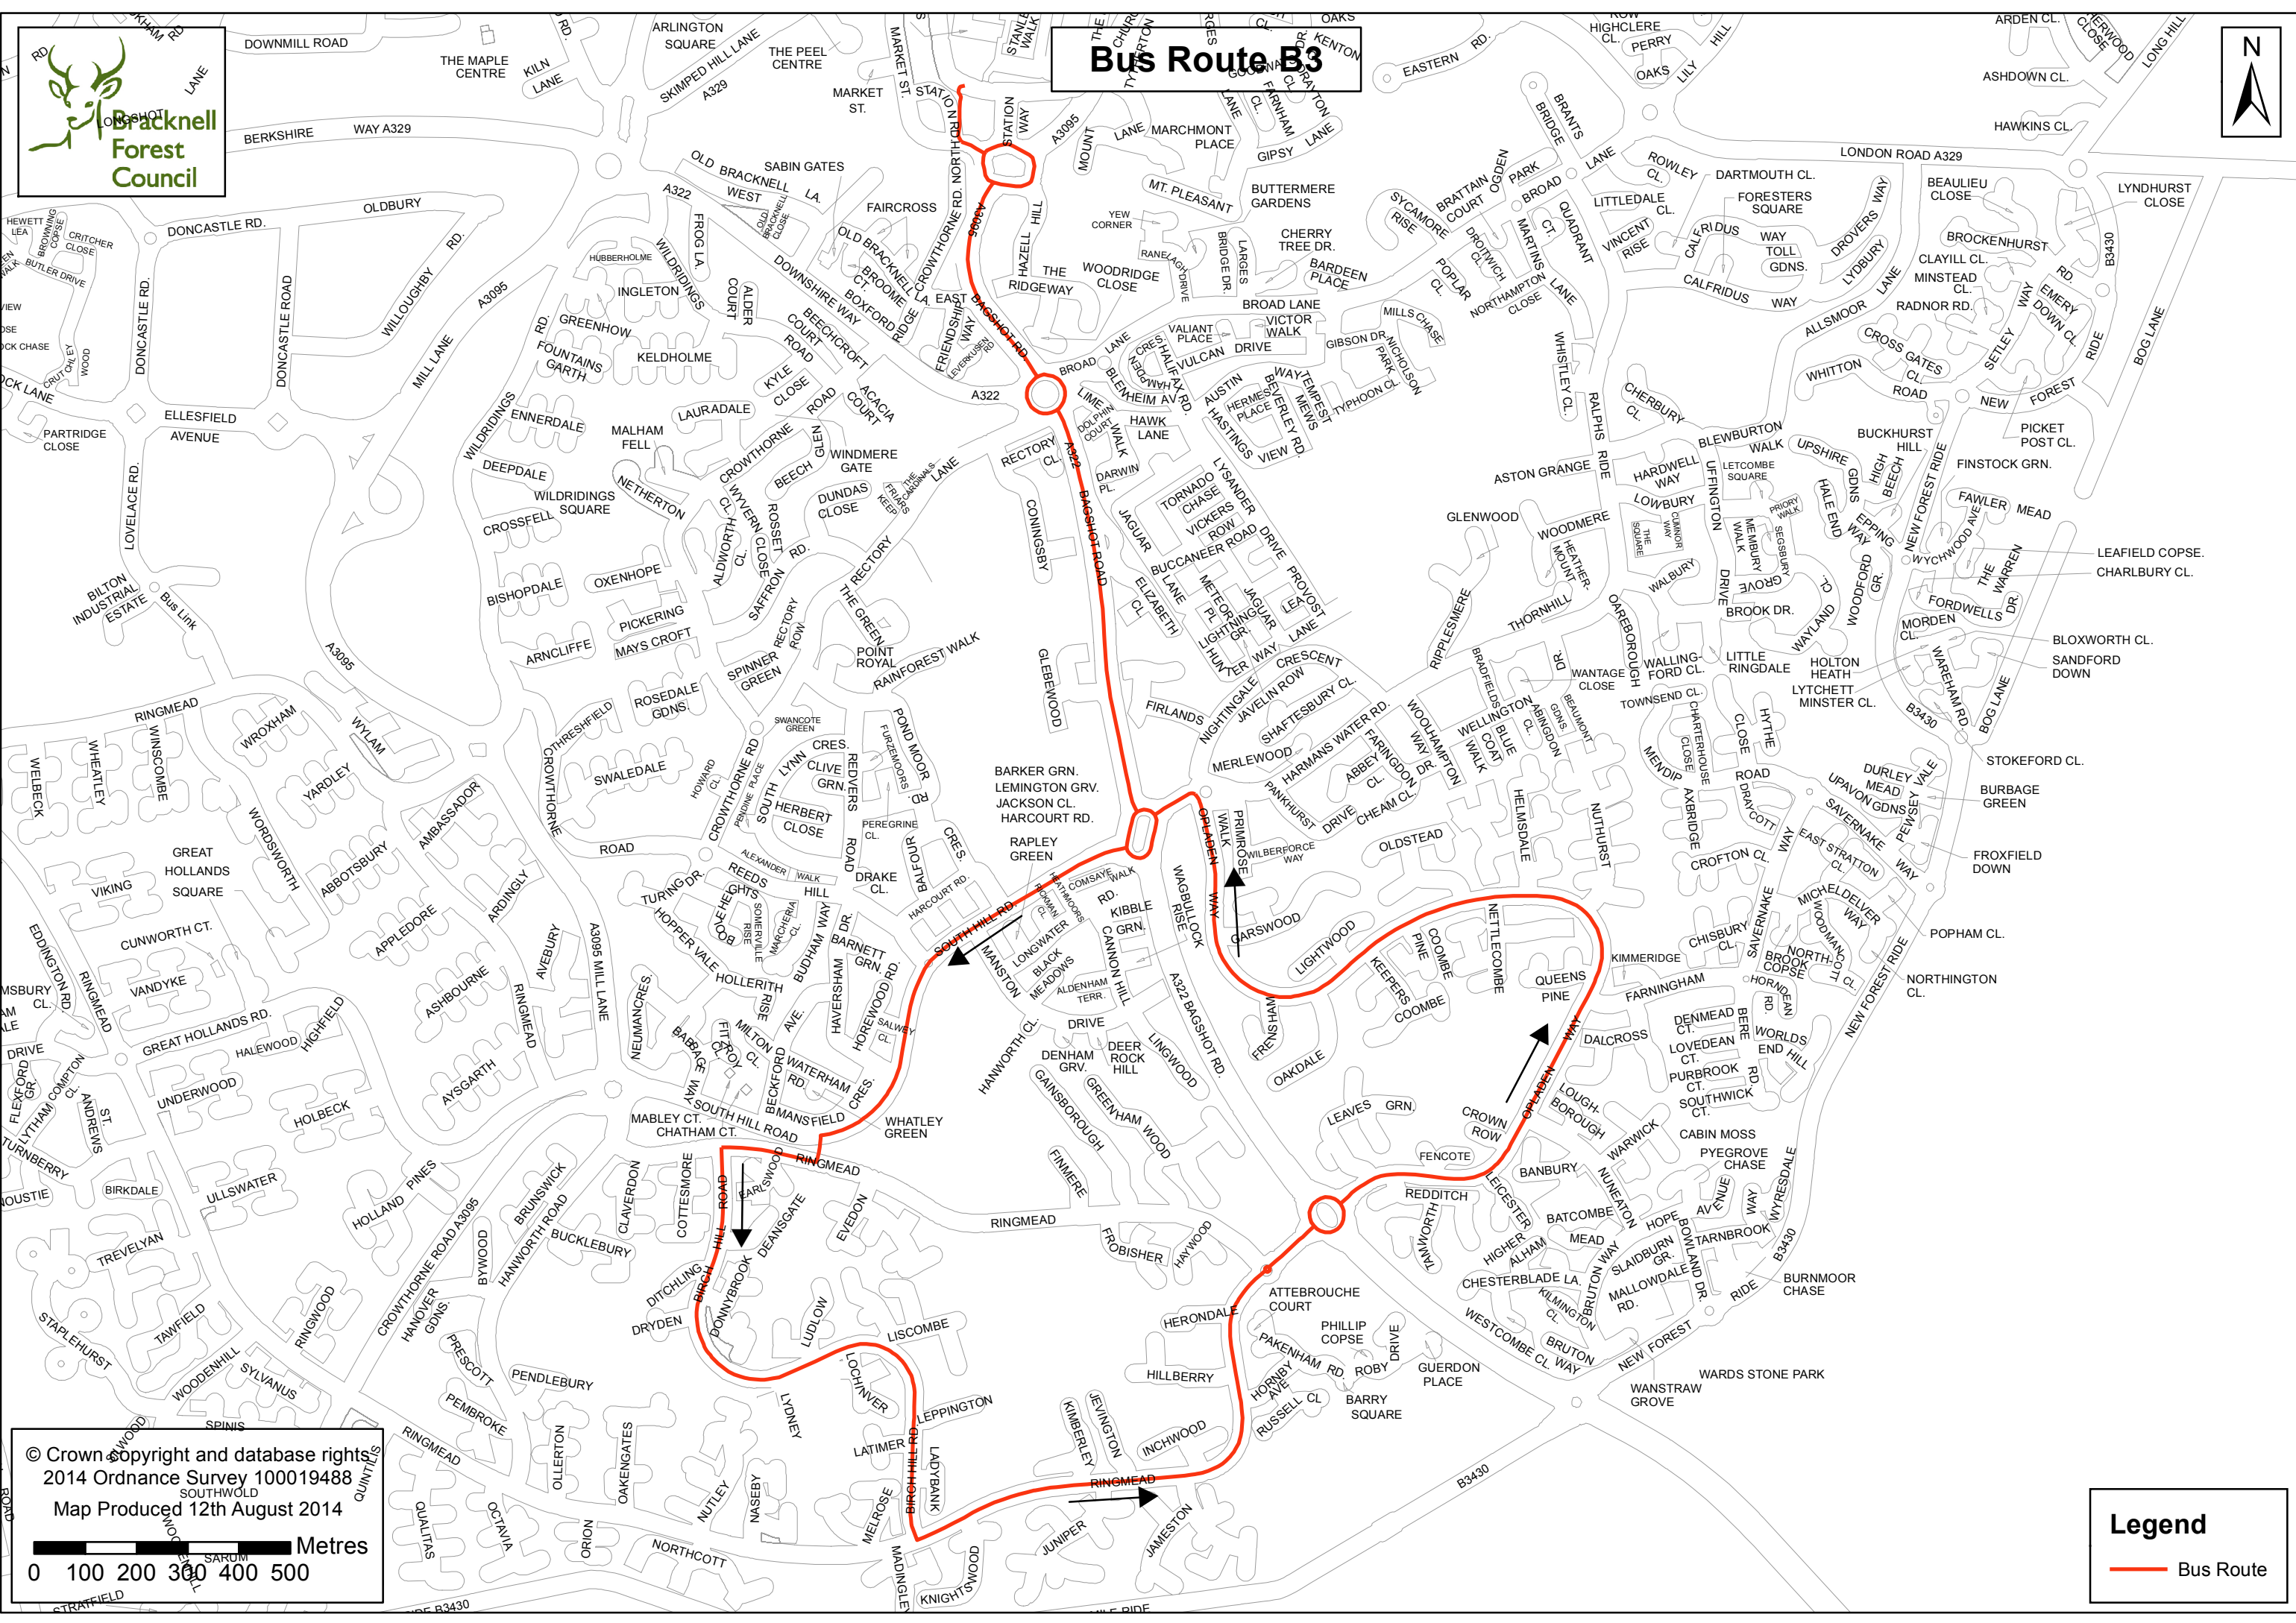

# Bus Route B3

© Crown copyright and database rights  
2014 Ordnance Survey 100019488  
Map Produced 12th August 2014

**Legend**

 Bus Route