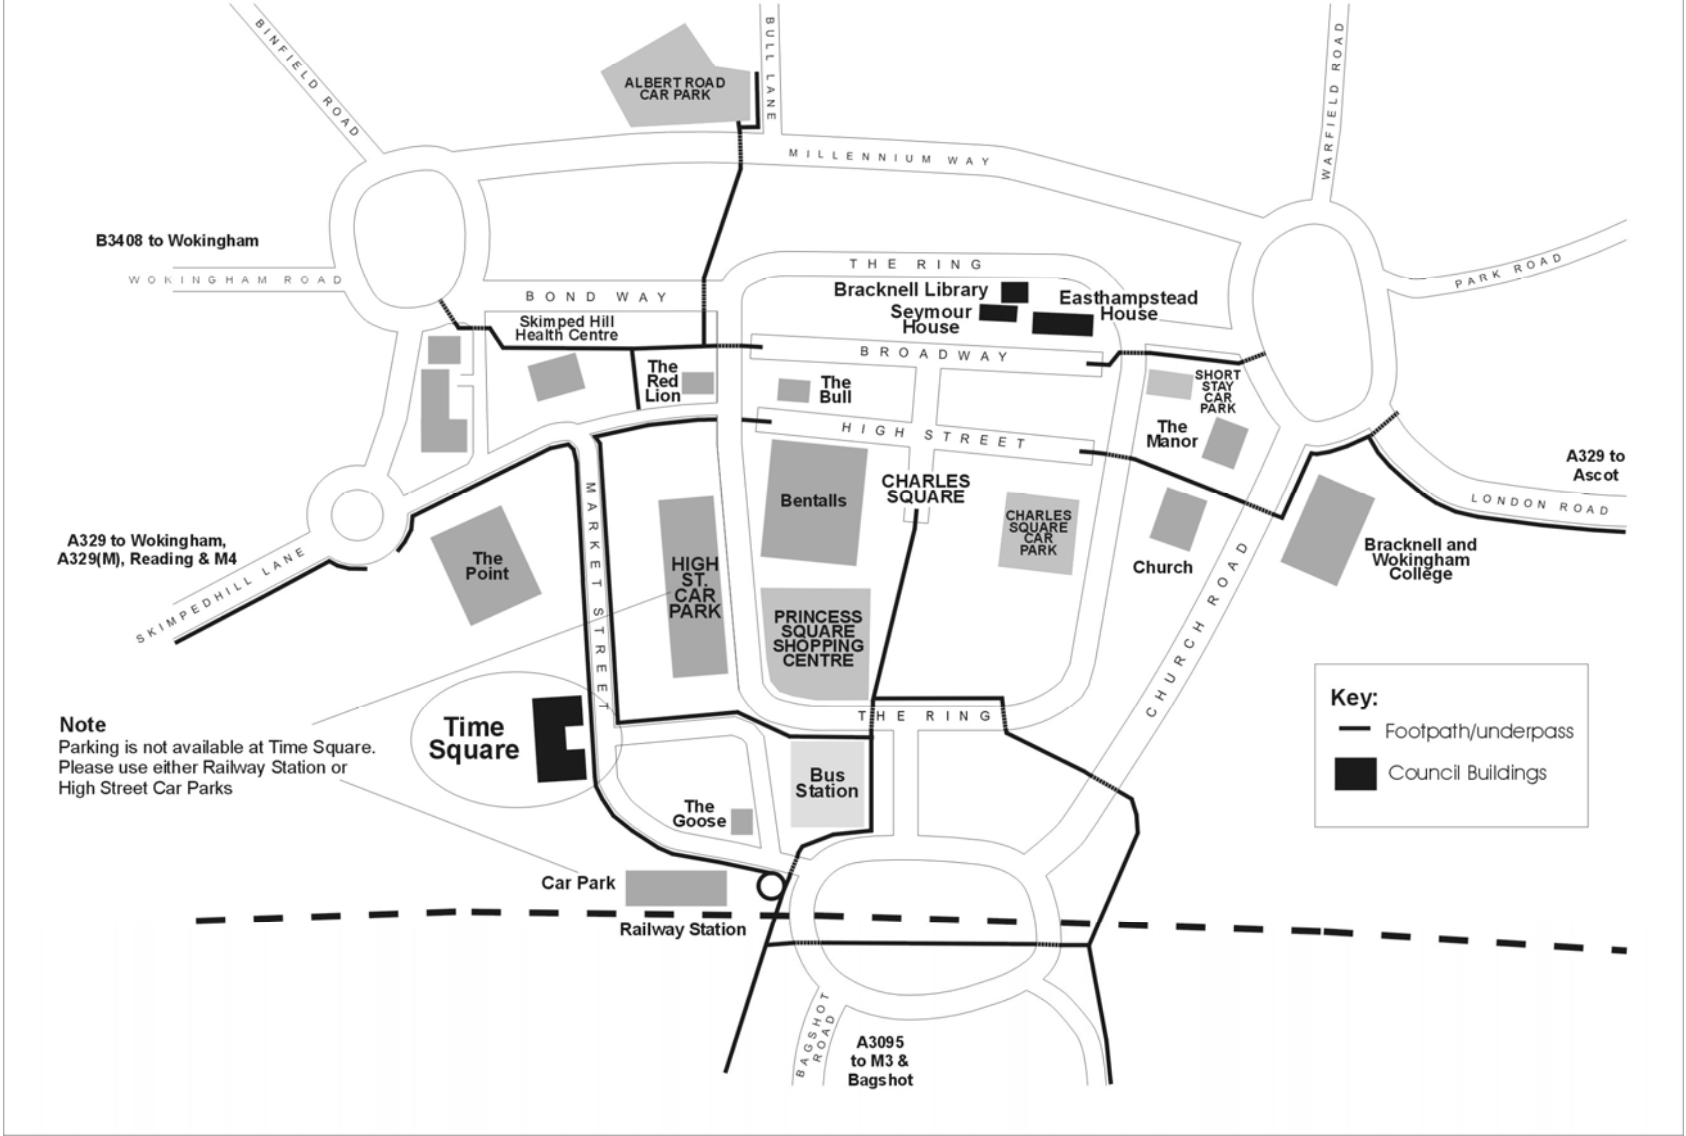

Bracknell Forest Council Location Map of town centre offices

B3408 to Wokingham

A329 to Wokingham,
A329(M), Reading & M4

A329 to
Ascot

A3095
to M3 &
Bagshot

ALBERT ROAD
CAR PARK

Skimped Hill
Health Centre

The
Red
Lion

The
Bull

Bentalls

PRINCESS
SQUARE
SHOPPING
CENTRE

HIGH
ST.
CAR
PARK

The
Goose

Bus
Station

Car Park

Railway Station

MILLENNIUM WAY

THE RING

BOND WAY

BROADWAY

HIGH STREET

THE RING

BAGSHOT
ROAD

BINFIELD ROAD

WOKINGHAM ROAD

SKIMPEDHILL LANE

MARKET STREET

BULL LANE

WARFIELD ROAD

PARK ROAD

LONDON ROAD

CHURCH ROAD