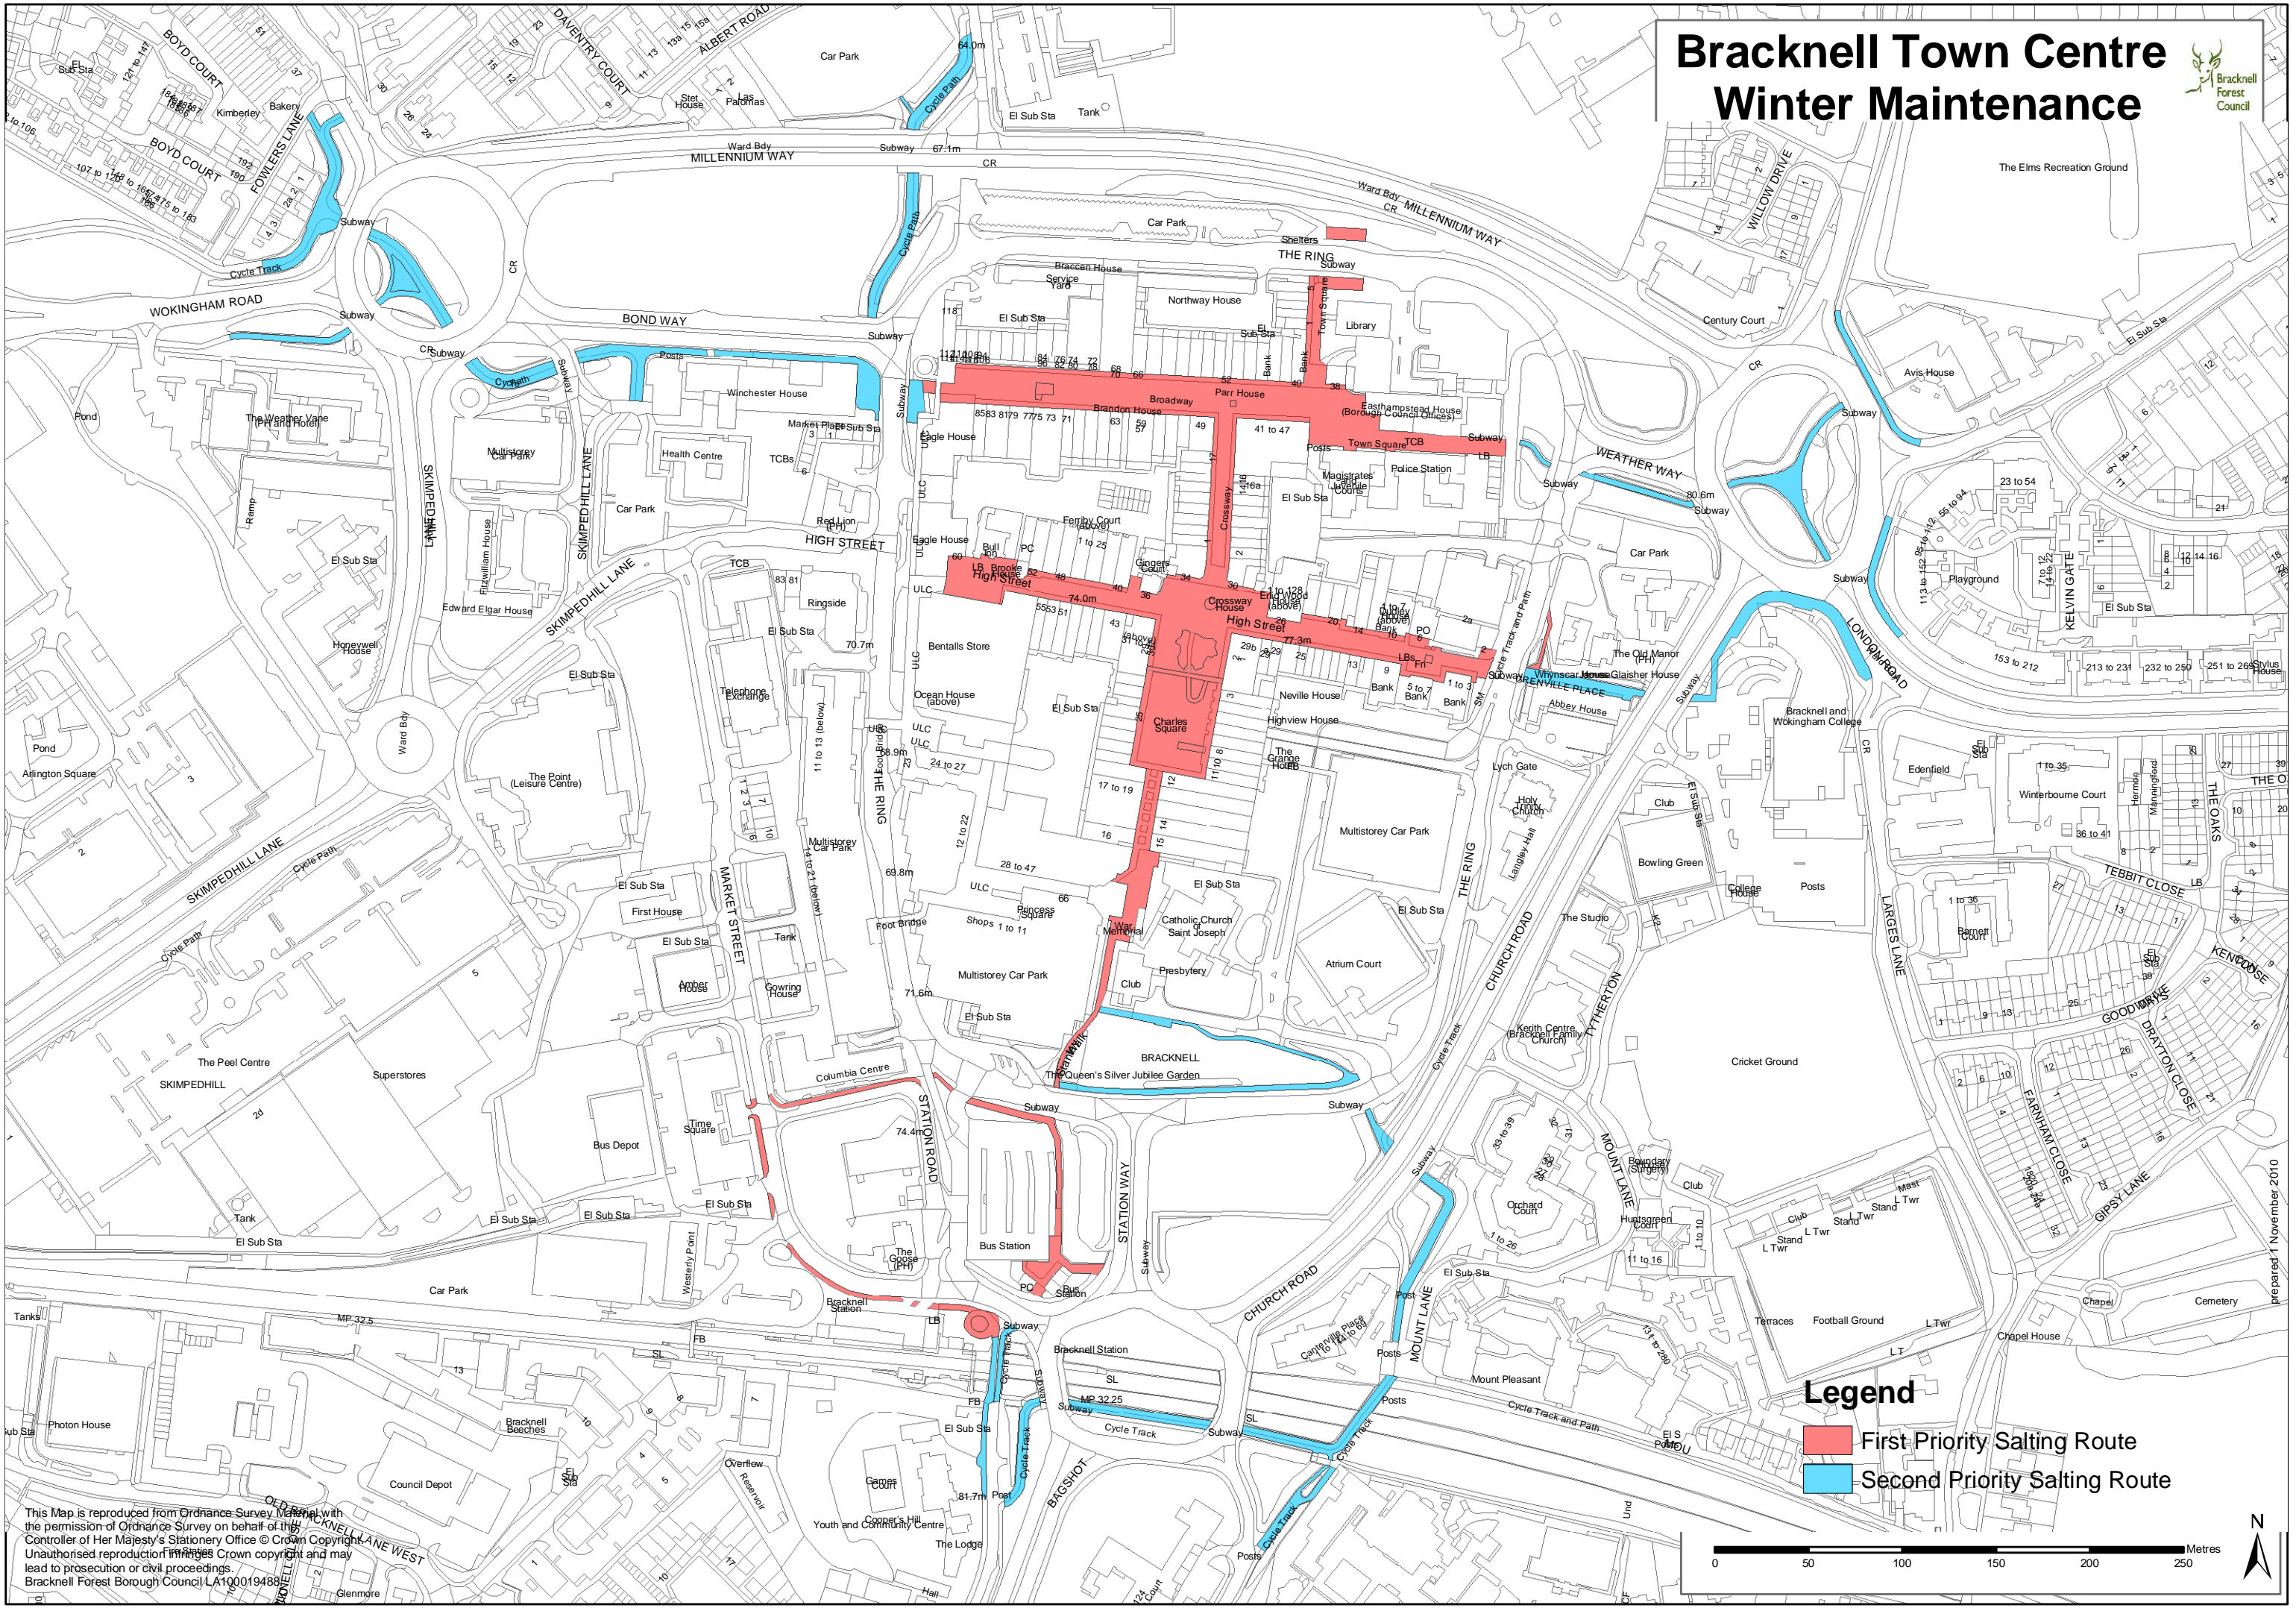

Bracknell Town Centre Winter Maintenance

Legend

- █ First Priority Salting Route
- █ Second Priority Salting Route

This Map is reproduced from Ordnance Survey Material with the permission of Ordnance Survey on behalf of the Controller of Her Majesty's Stationery Office © Crown Copyright. Unauthorised reproduction in any form is prohibited and may lead to prosecution or civil proceedings.
Bracknell Forest Borough Council LA100019488