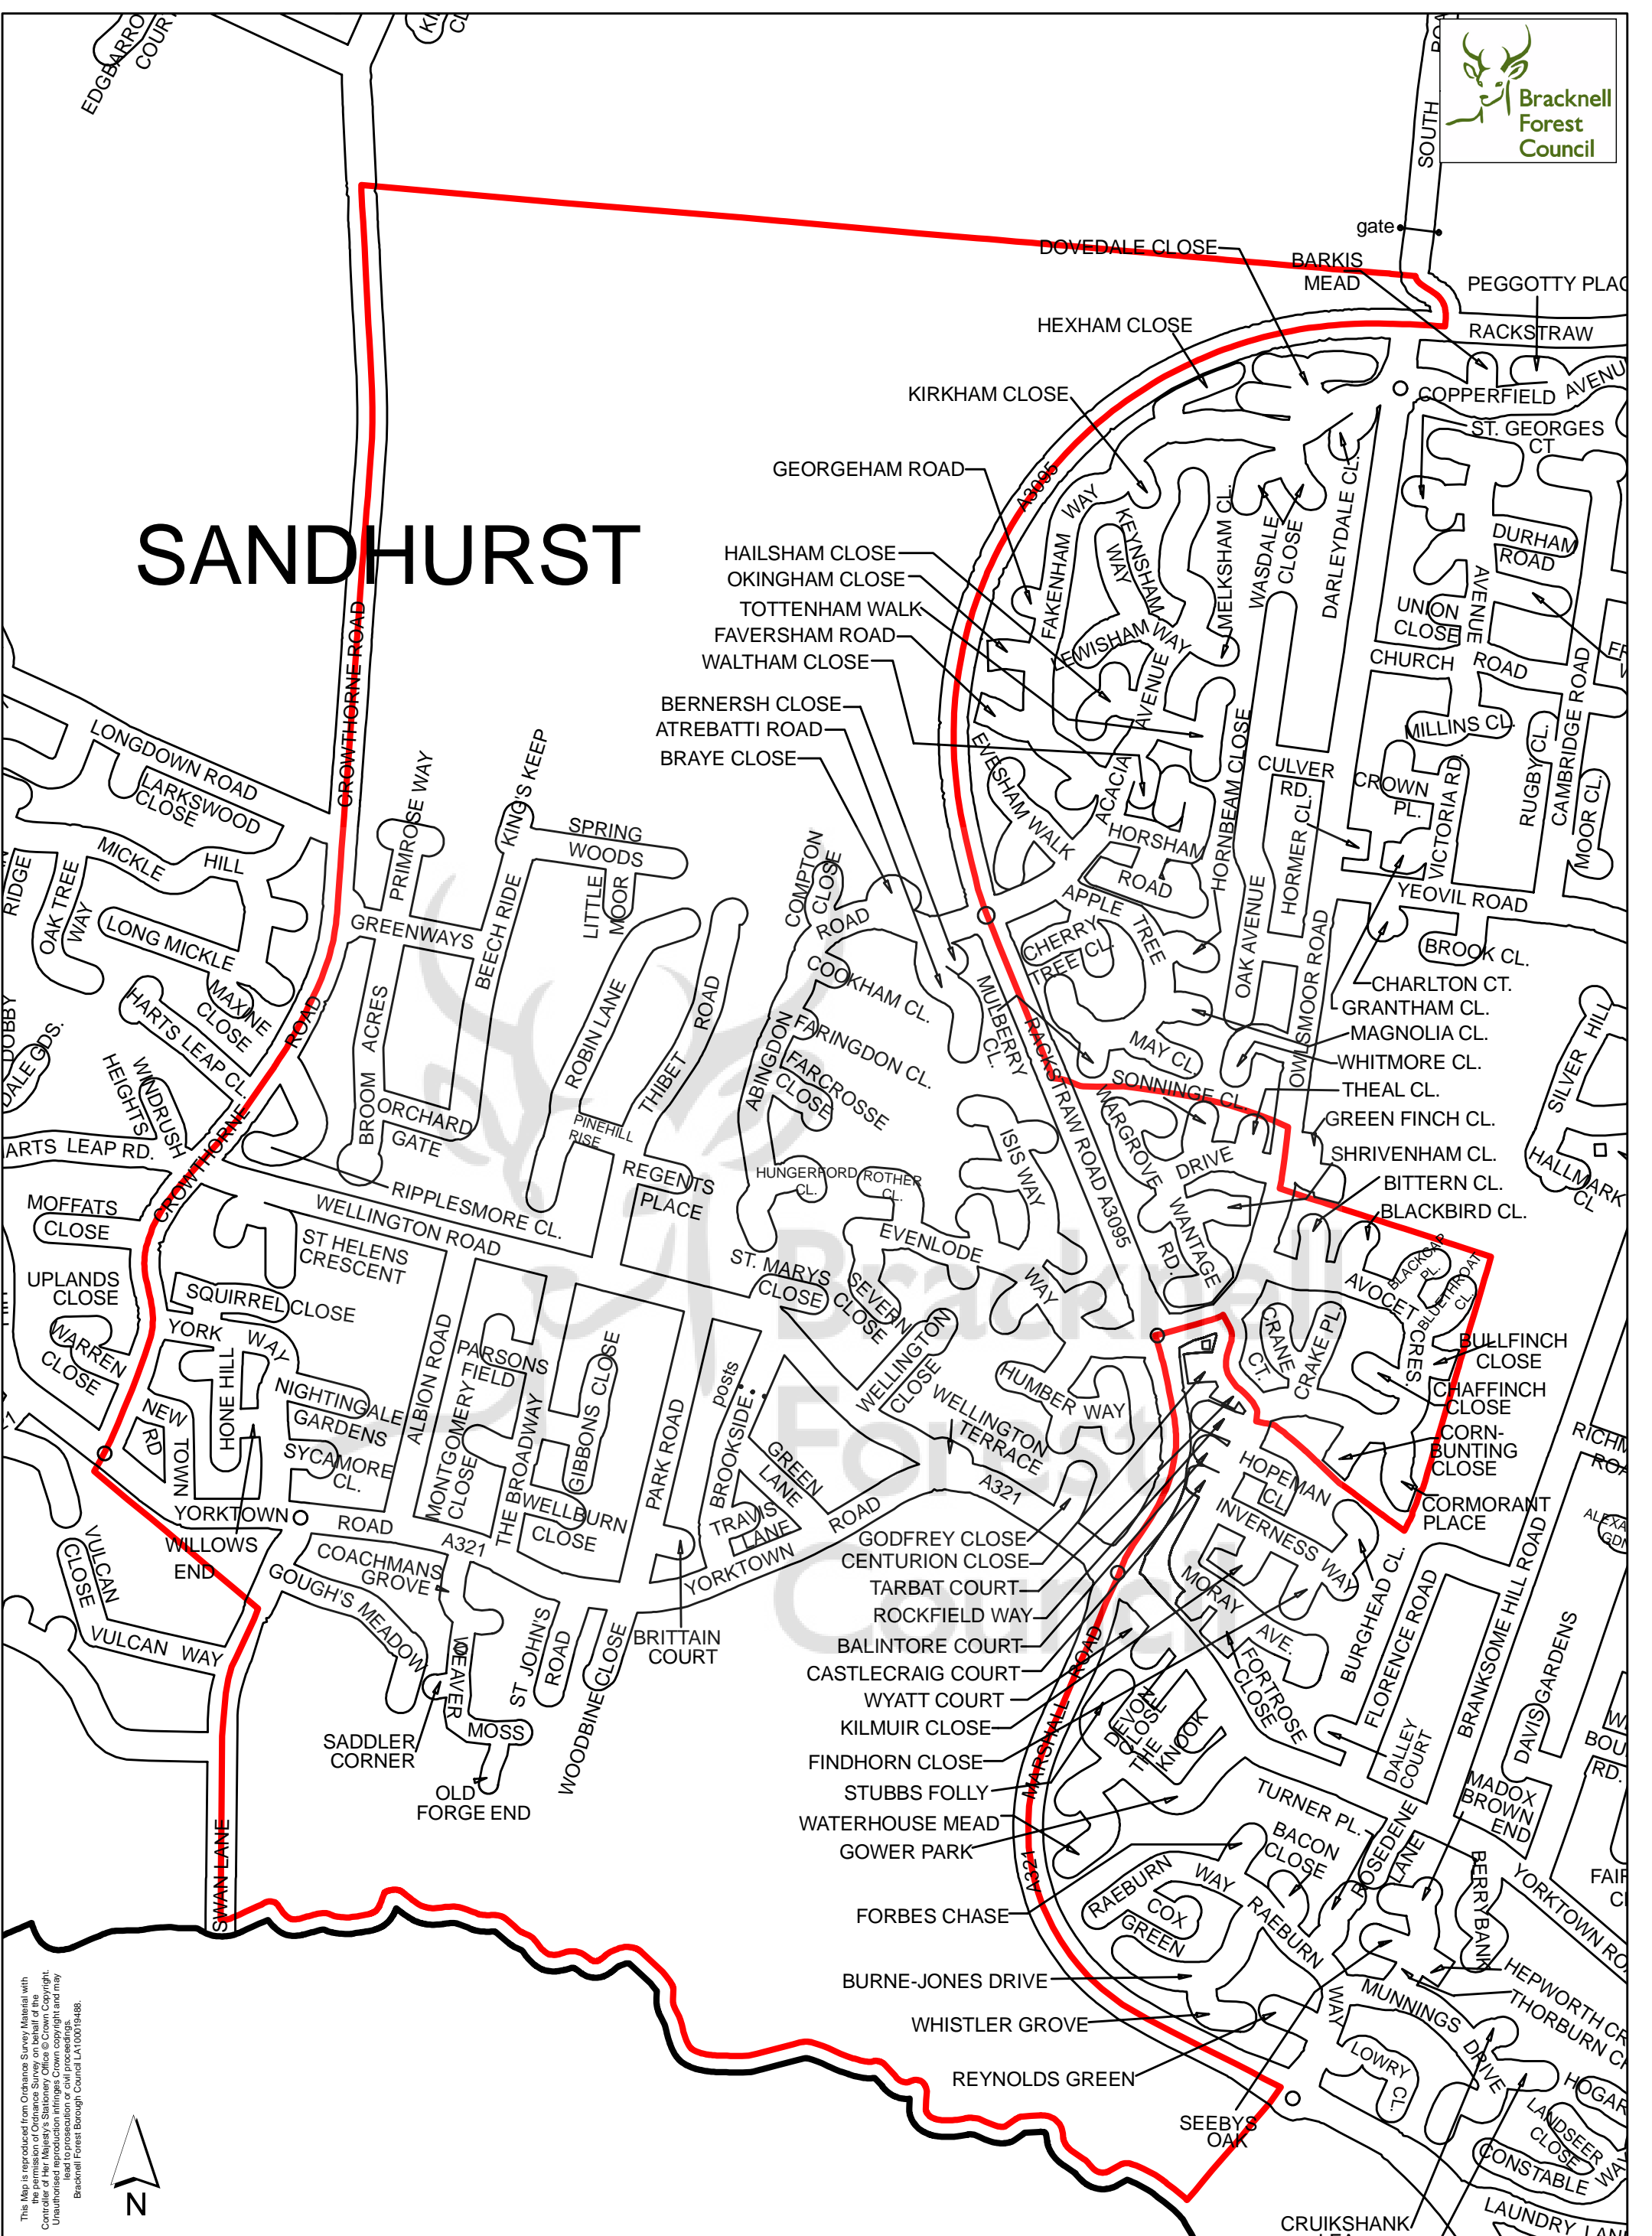

SANDHURST

Central Sandhurst Ward