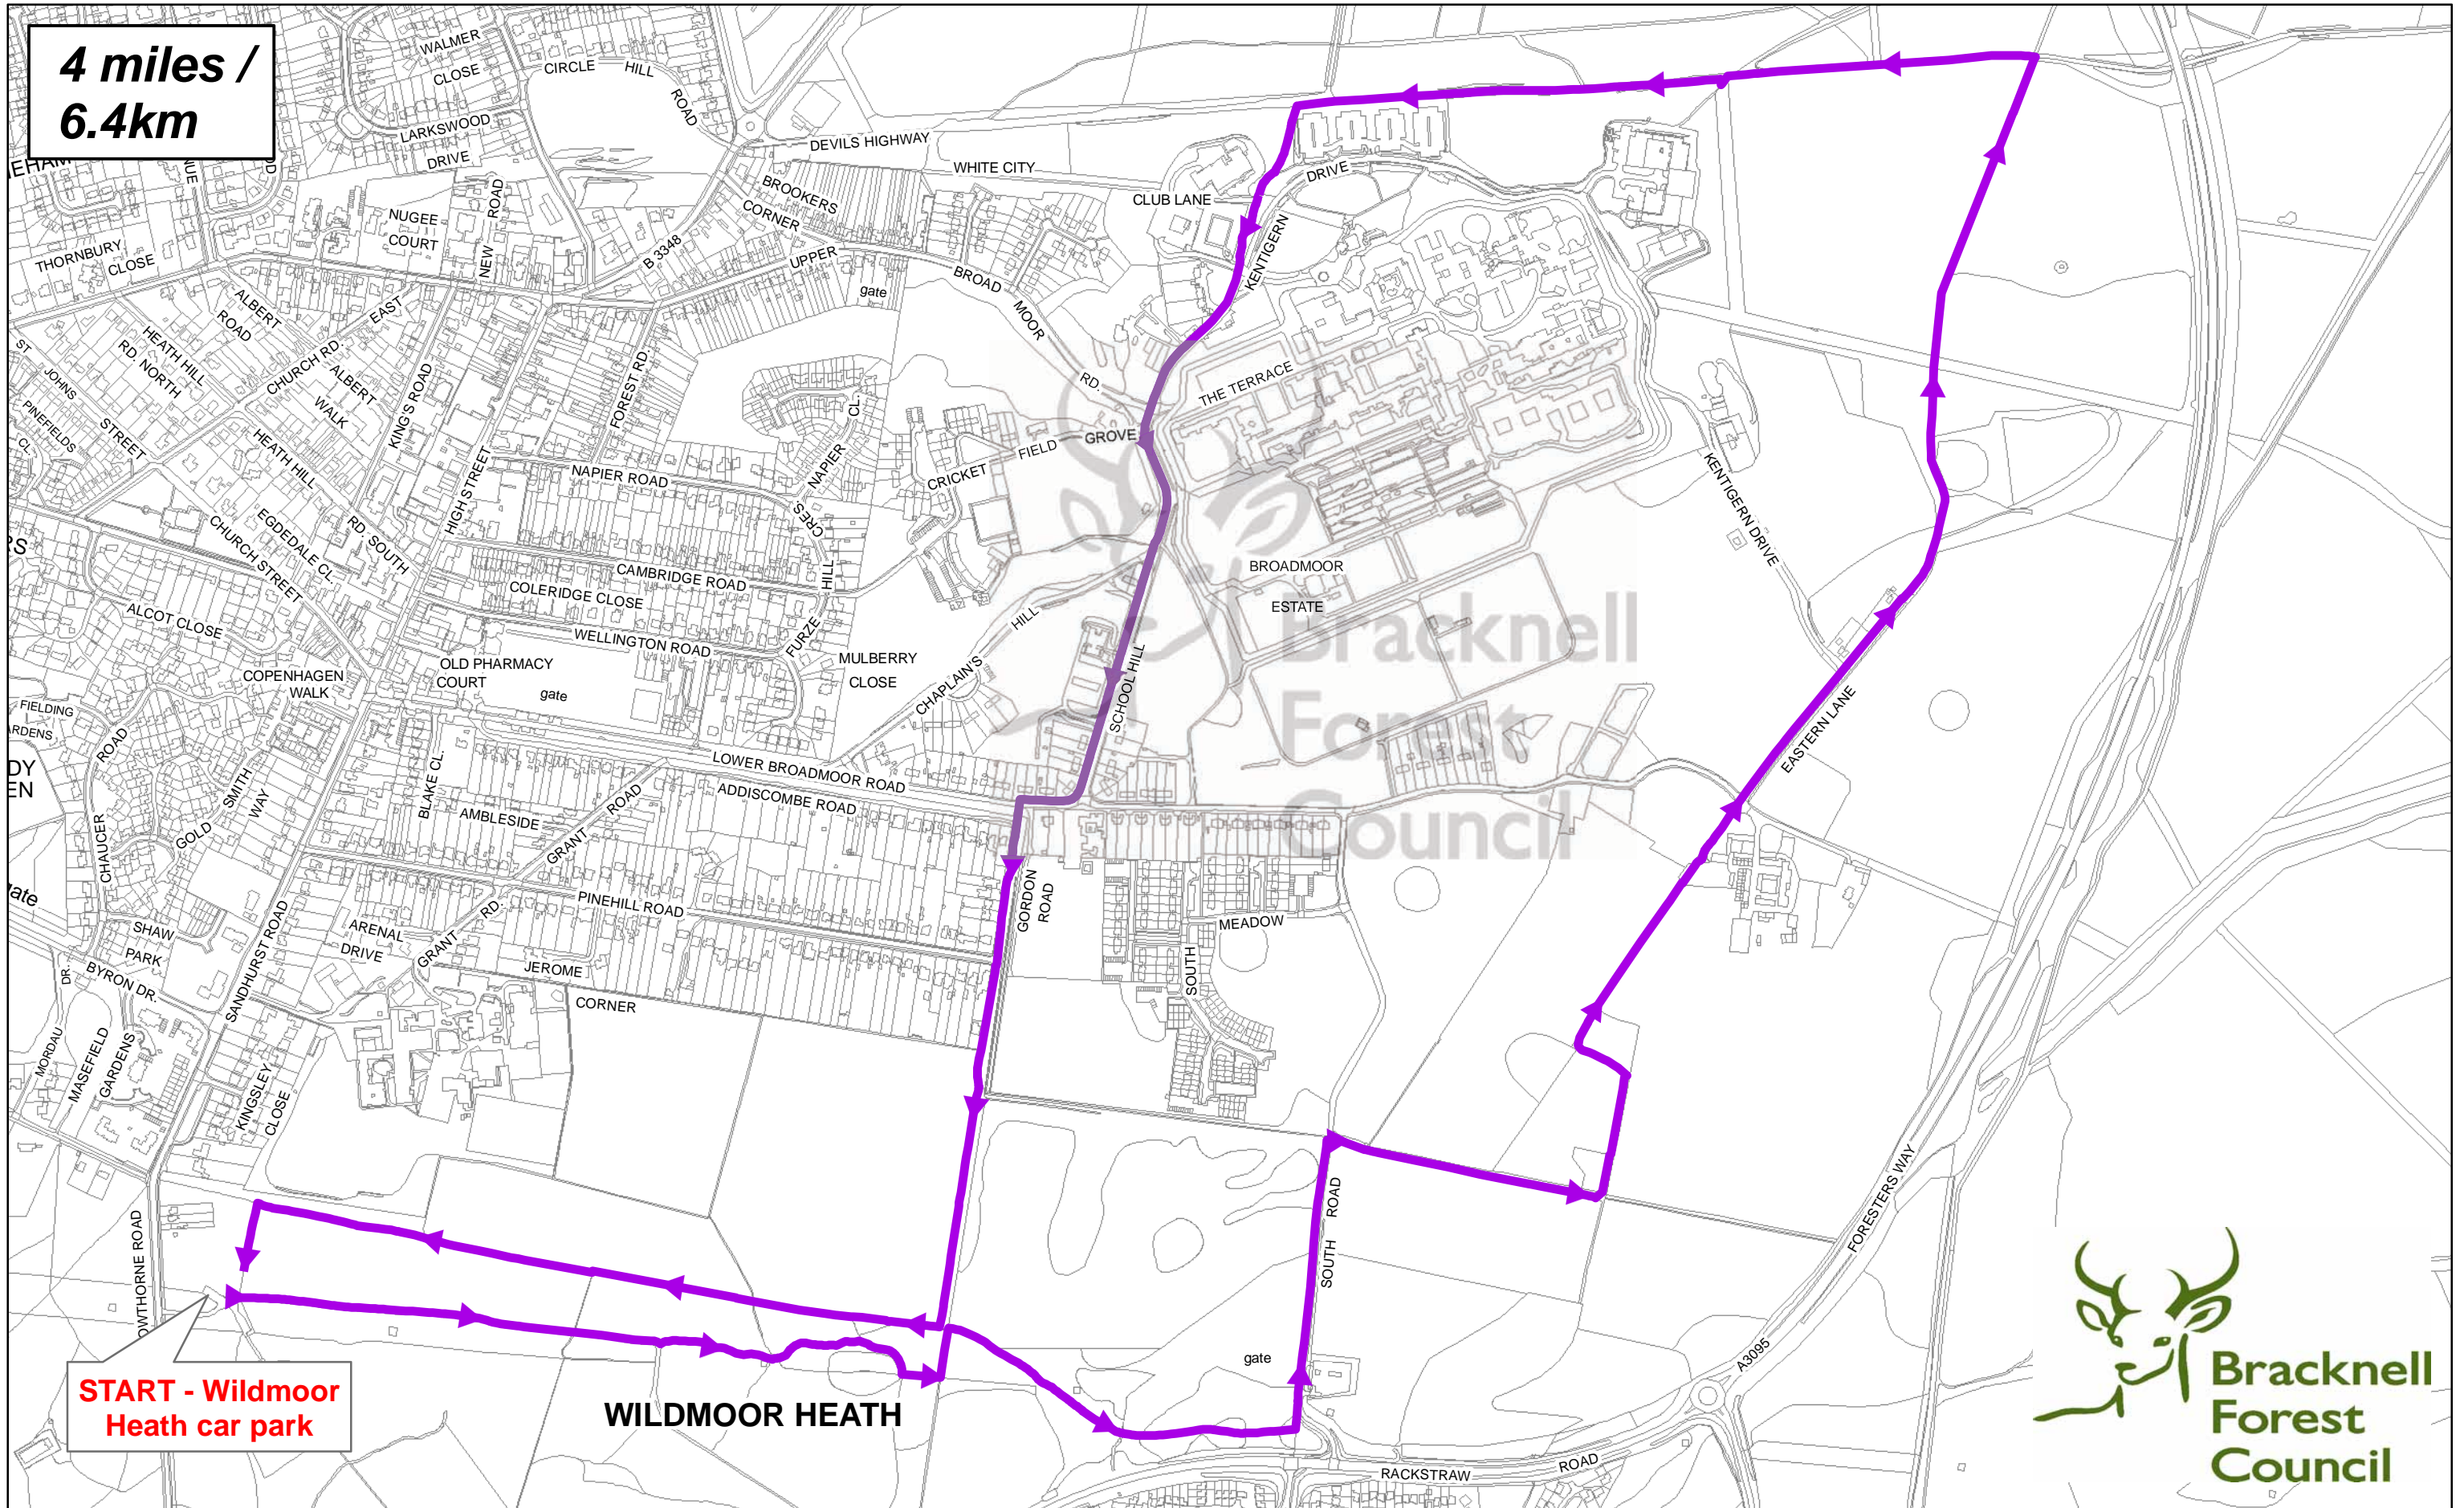

Countryside Walks - Wildmoor Heath, Broadmoor & The Devil's Highway

**4 miles /
6.4km**

**START - Wildmoor
Heath car park**

WILDMOOR HEATH

This Map is reproduced from Ordnance Survey Material with the permission of Ordnance Survey on behalf of the Controller of Her Majesty's Stationery Office © Crown Copyright. Unauthorised reproduction infringes Crown copyright and may lead to prosecution or civil proceedings.
Bracknell Forest Borough Council LA100019488.