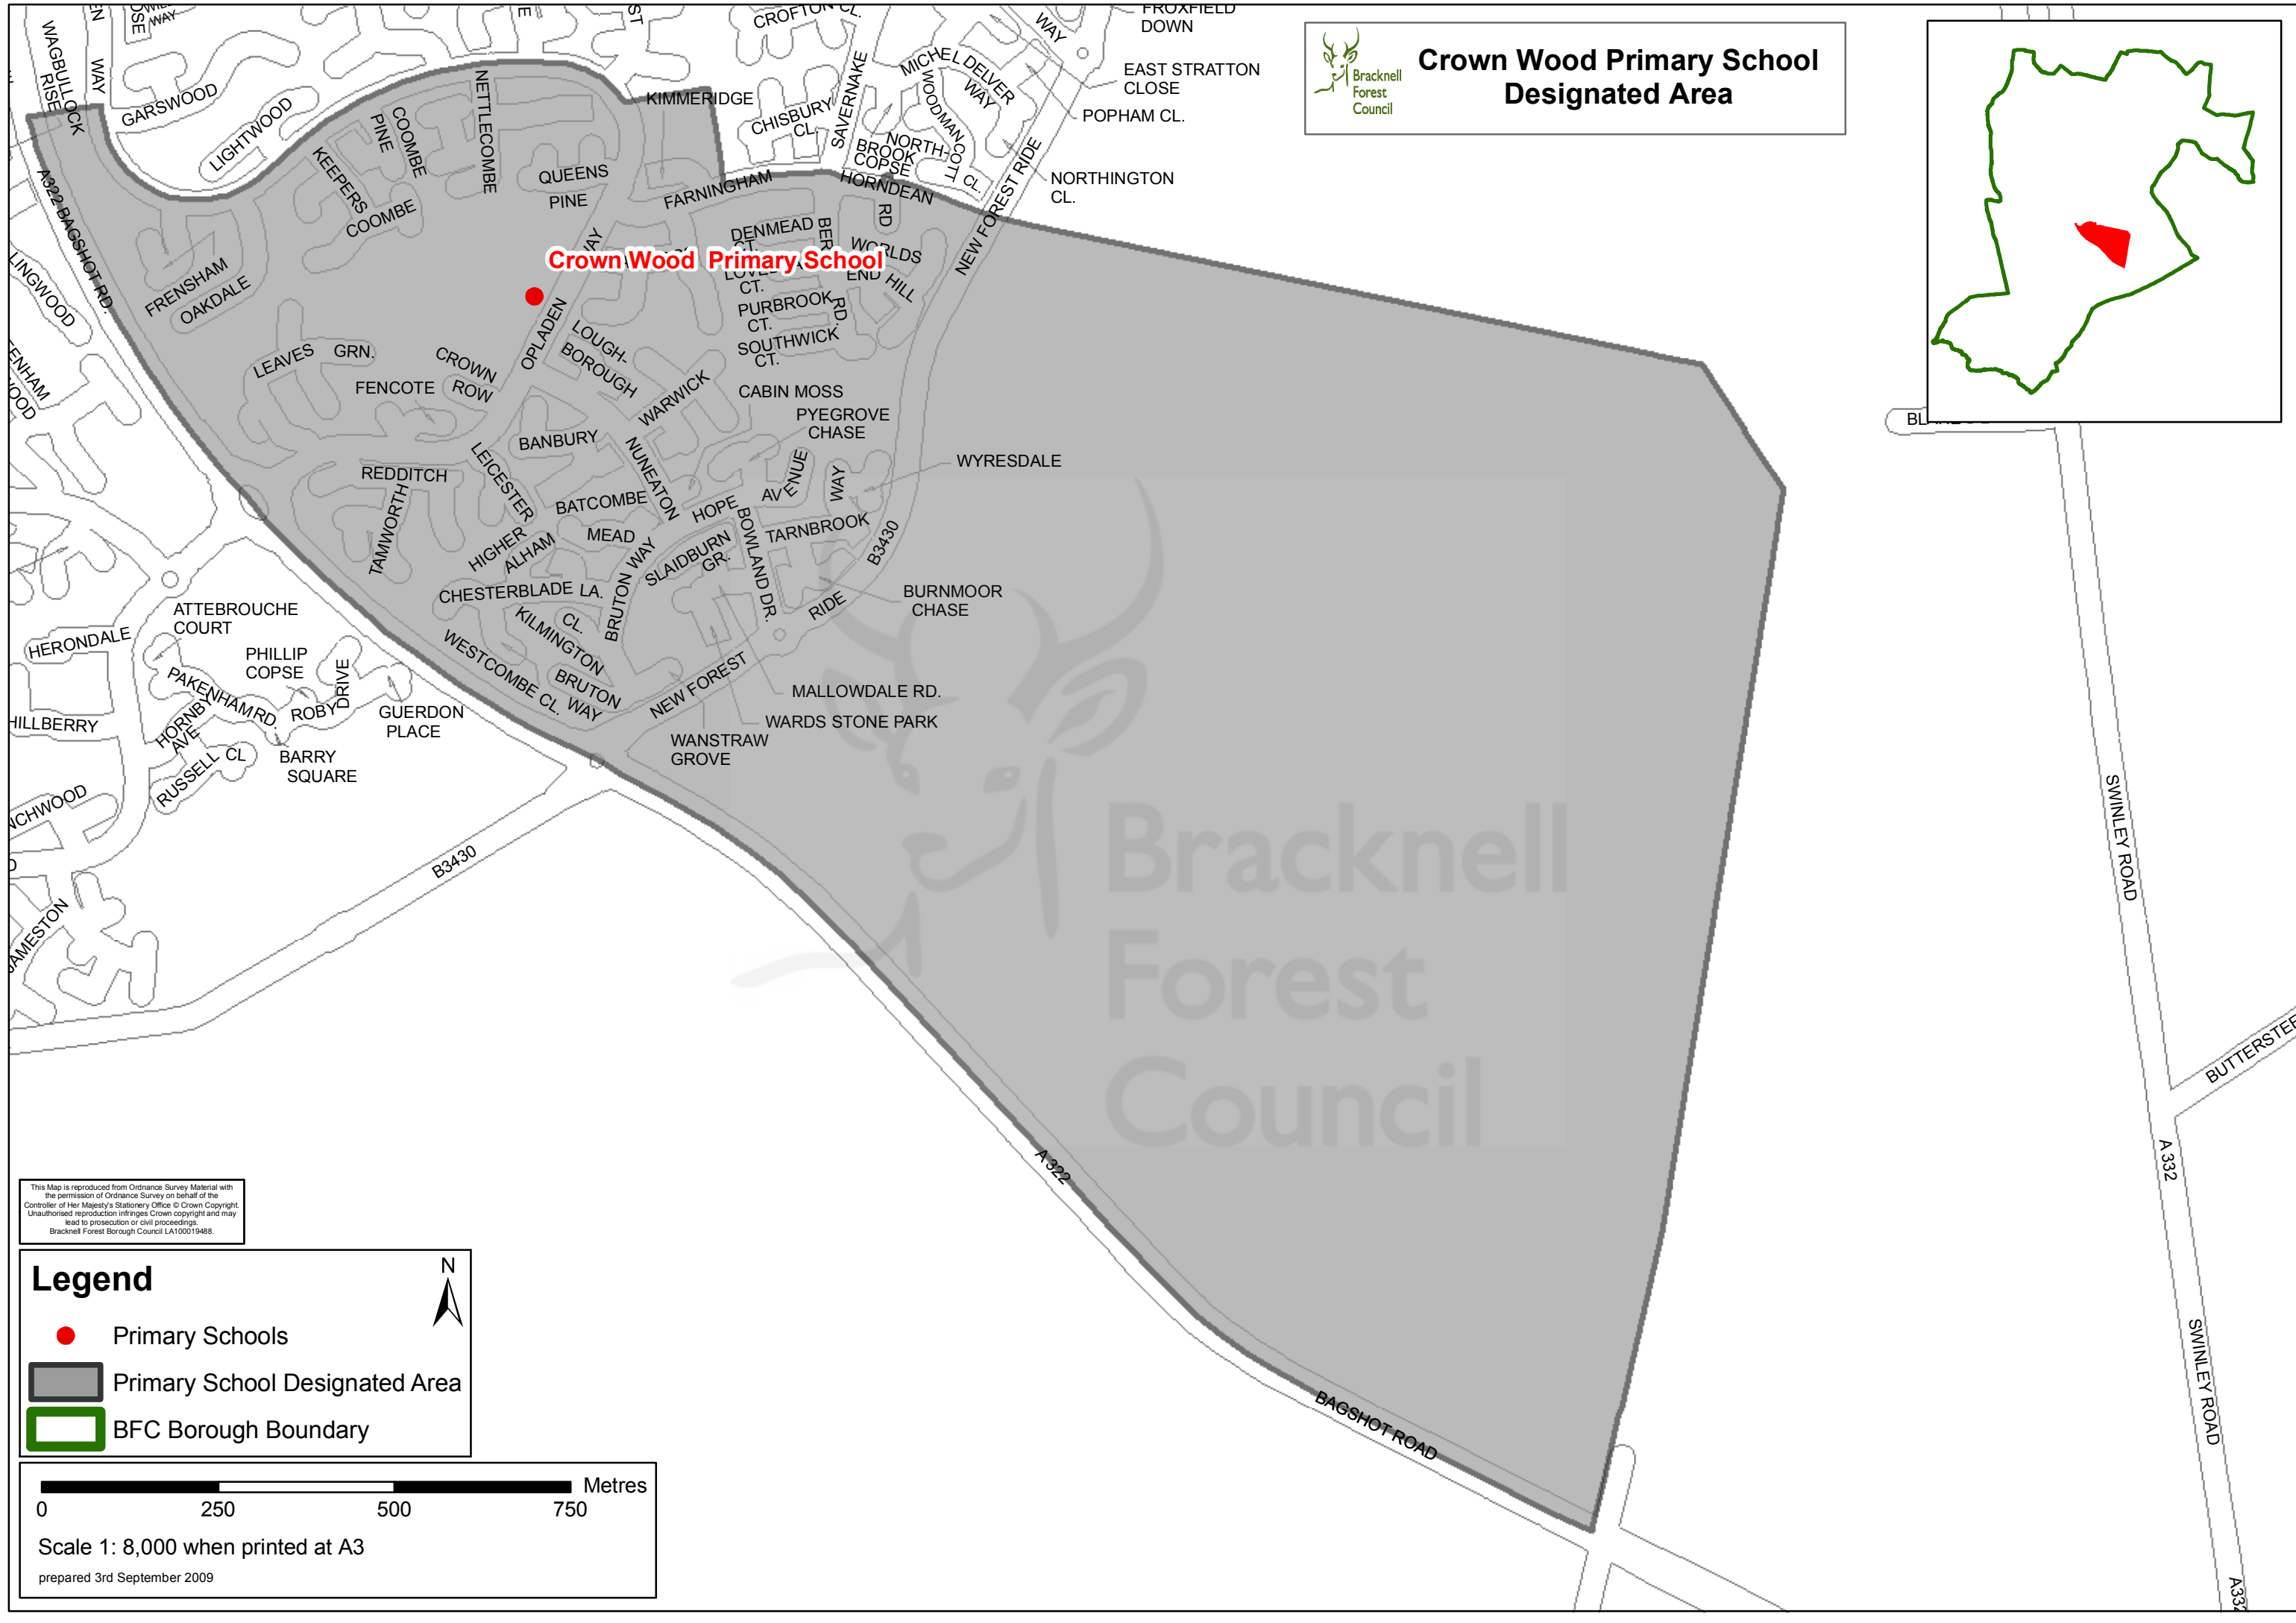

Crown Wood Primary School Designated Area

Crown Wood Primary School

Bracknell Forest Council

Legend

- Primary Schools
- Primary School Designated Area
- BFC Borough Boundary

0 250 500 750 Metres

Scale 1: 8,000 when printed at A3

prepared 3rd September 2009