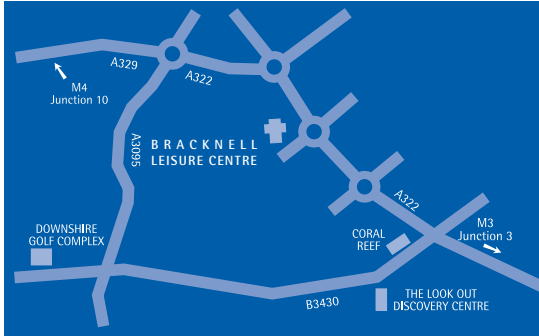

HOW TO FIND US

This leaflet can be made available in large print, Braille, on audio cassette or DVD. Copies in other languages may also be obtained. Please contact Bracknell Leisure Centre. Tel: 01344 454203 or Minicom 01344 352405.

Advisory Information

- The spa facilities are chlorine based.
- Pregnant women are advised to seek medical advice before using the spa.
- People with high blood pressure, heart disease or cardiovascular problems are advised to seek medical advice before using the spa.
- Please refer to published guidelines for recommended usage of sun tan equipment.
- Do not use the spa if you feel unwell, have recently suffered an upset stomach, have open wounds, have recently received surgery/medical treatment or have consumed alcohol in the past 24 hours
- Concessionary rates available for guests with a disability. Please see our Price Guide for further details including our carers policy.

Terms and Conditions of the Forest Spa

- The spa and tanning area are only for use by over 18s, ID may be required if you appear under 25.
- You must shower before using the spa facilities.
- Bathing costumes must be worn at all times.
- Do not use toiletries, cosmetics or razors in the spa.
- Please place all belongings in the lockers provided. £1 coin required (refundable).
- You will be required to complete a Sunbed Association User Questionnaire before using tanning equipment.

Bracknell Leisure Centre

Bagshot Road, Bracknell, Berkshire, RG12 9SE

Tel: 01344 454203 Fax: 01344 868511

Email: blc.enquiries@bracknell-forest.gov.uk

Web: www.bracknell-forest.gov.uk/be