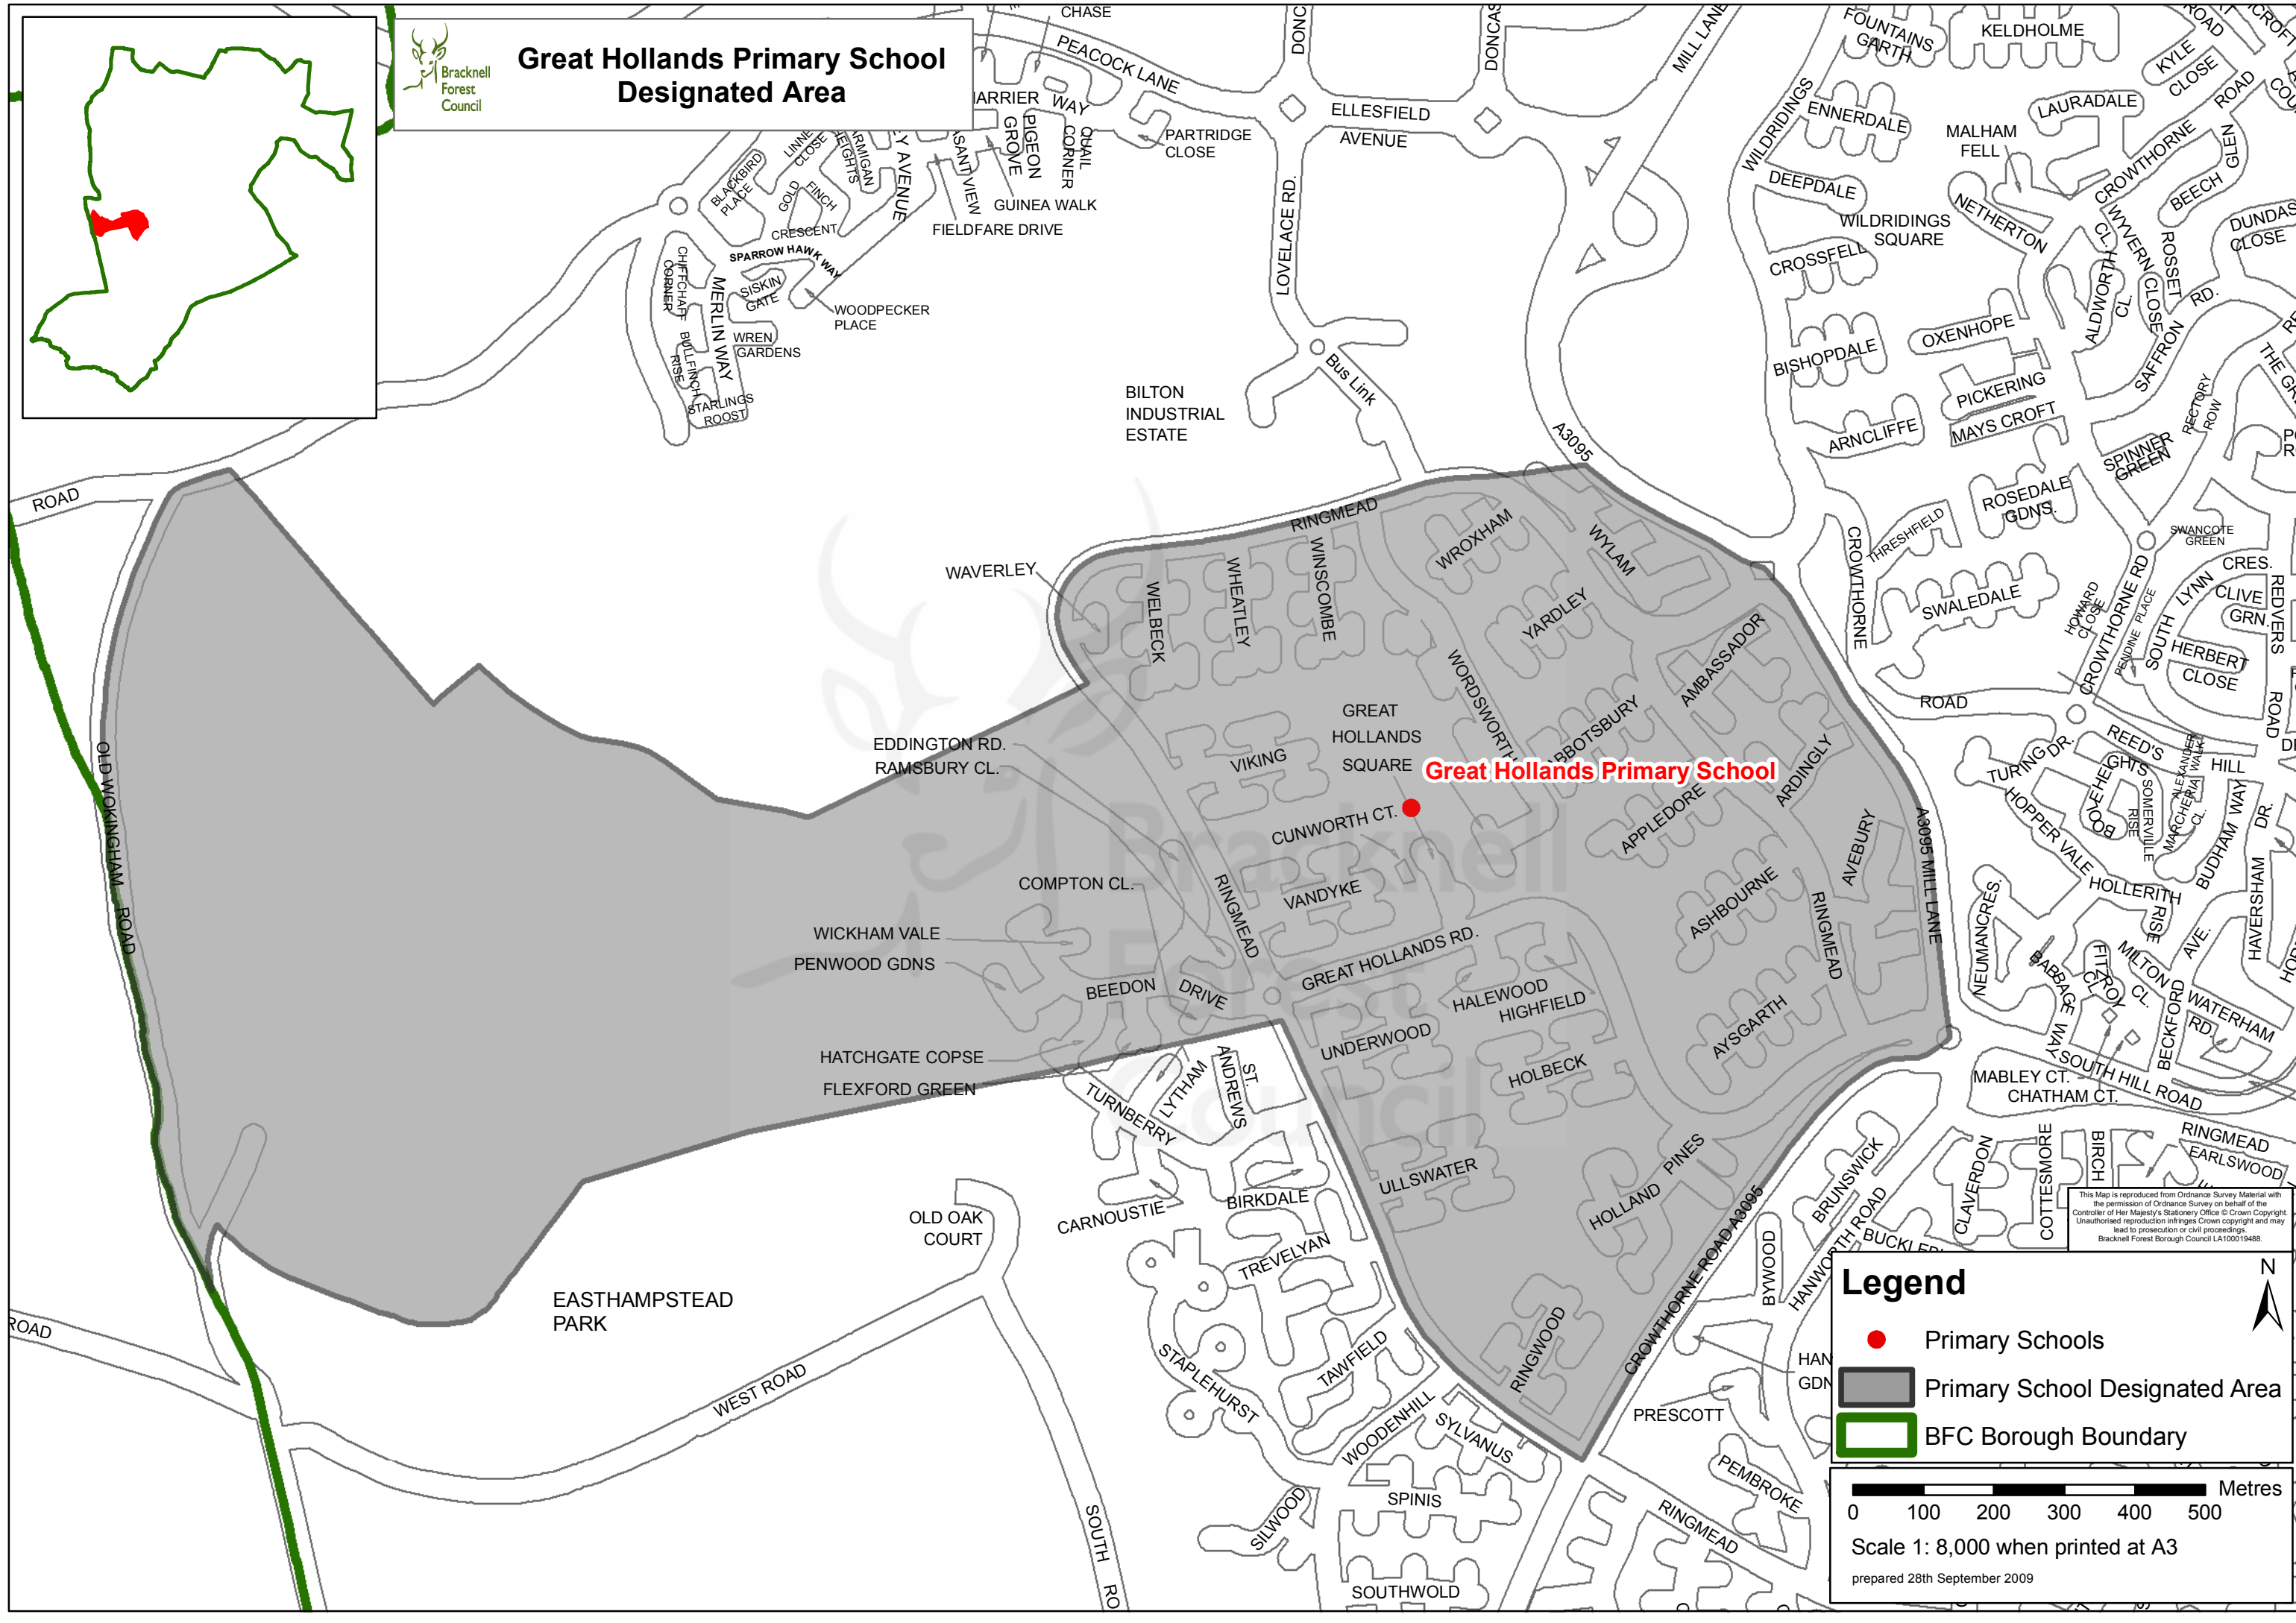

Great Hollands Primary School Designated Area

Legend

- Primary Schools
- Primary School Designated Area
- BFC Borough Boundary

0 100 200 300 400 500 Metres

Scale 1: 8,000 when printed at A3

prepared 28th September 2009