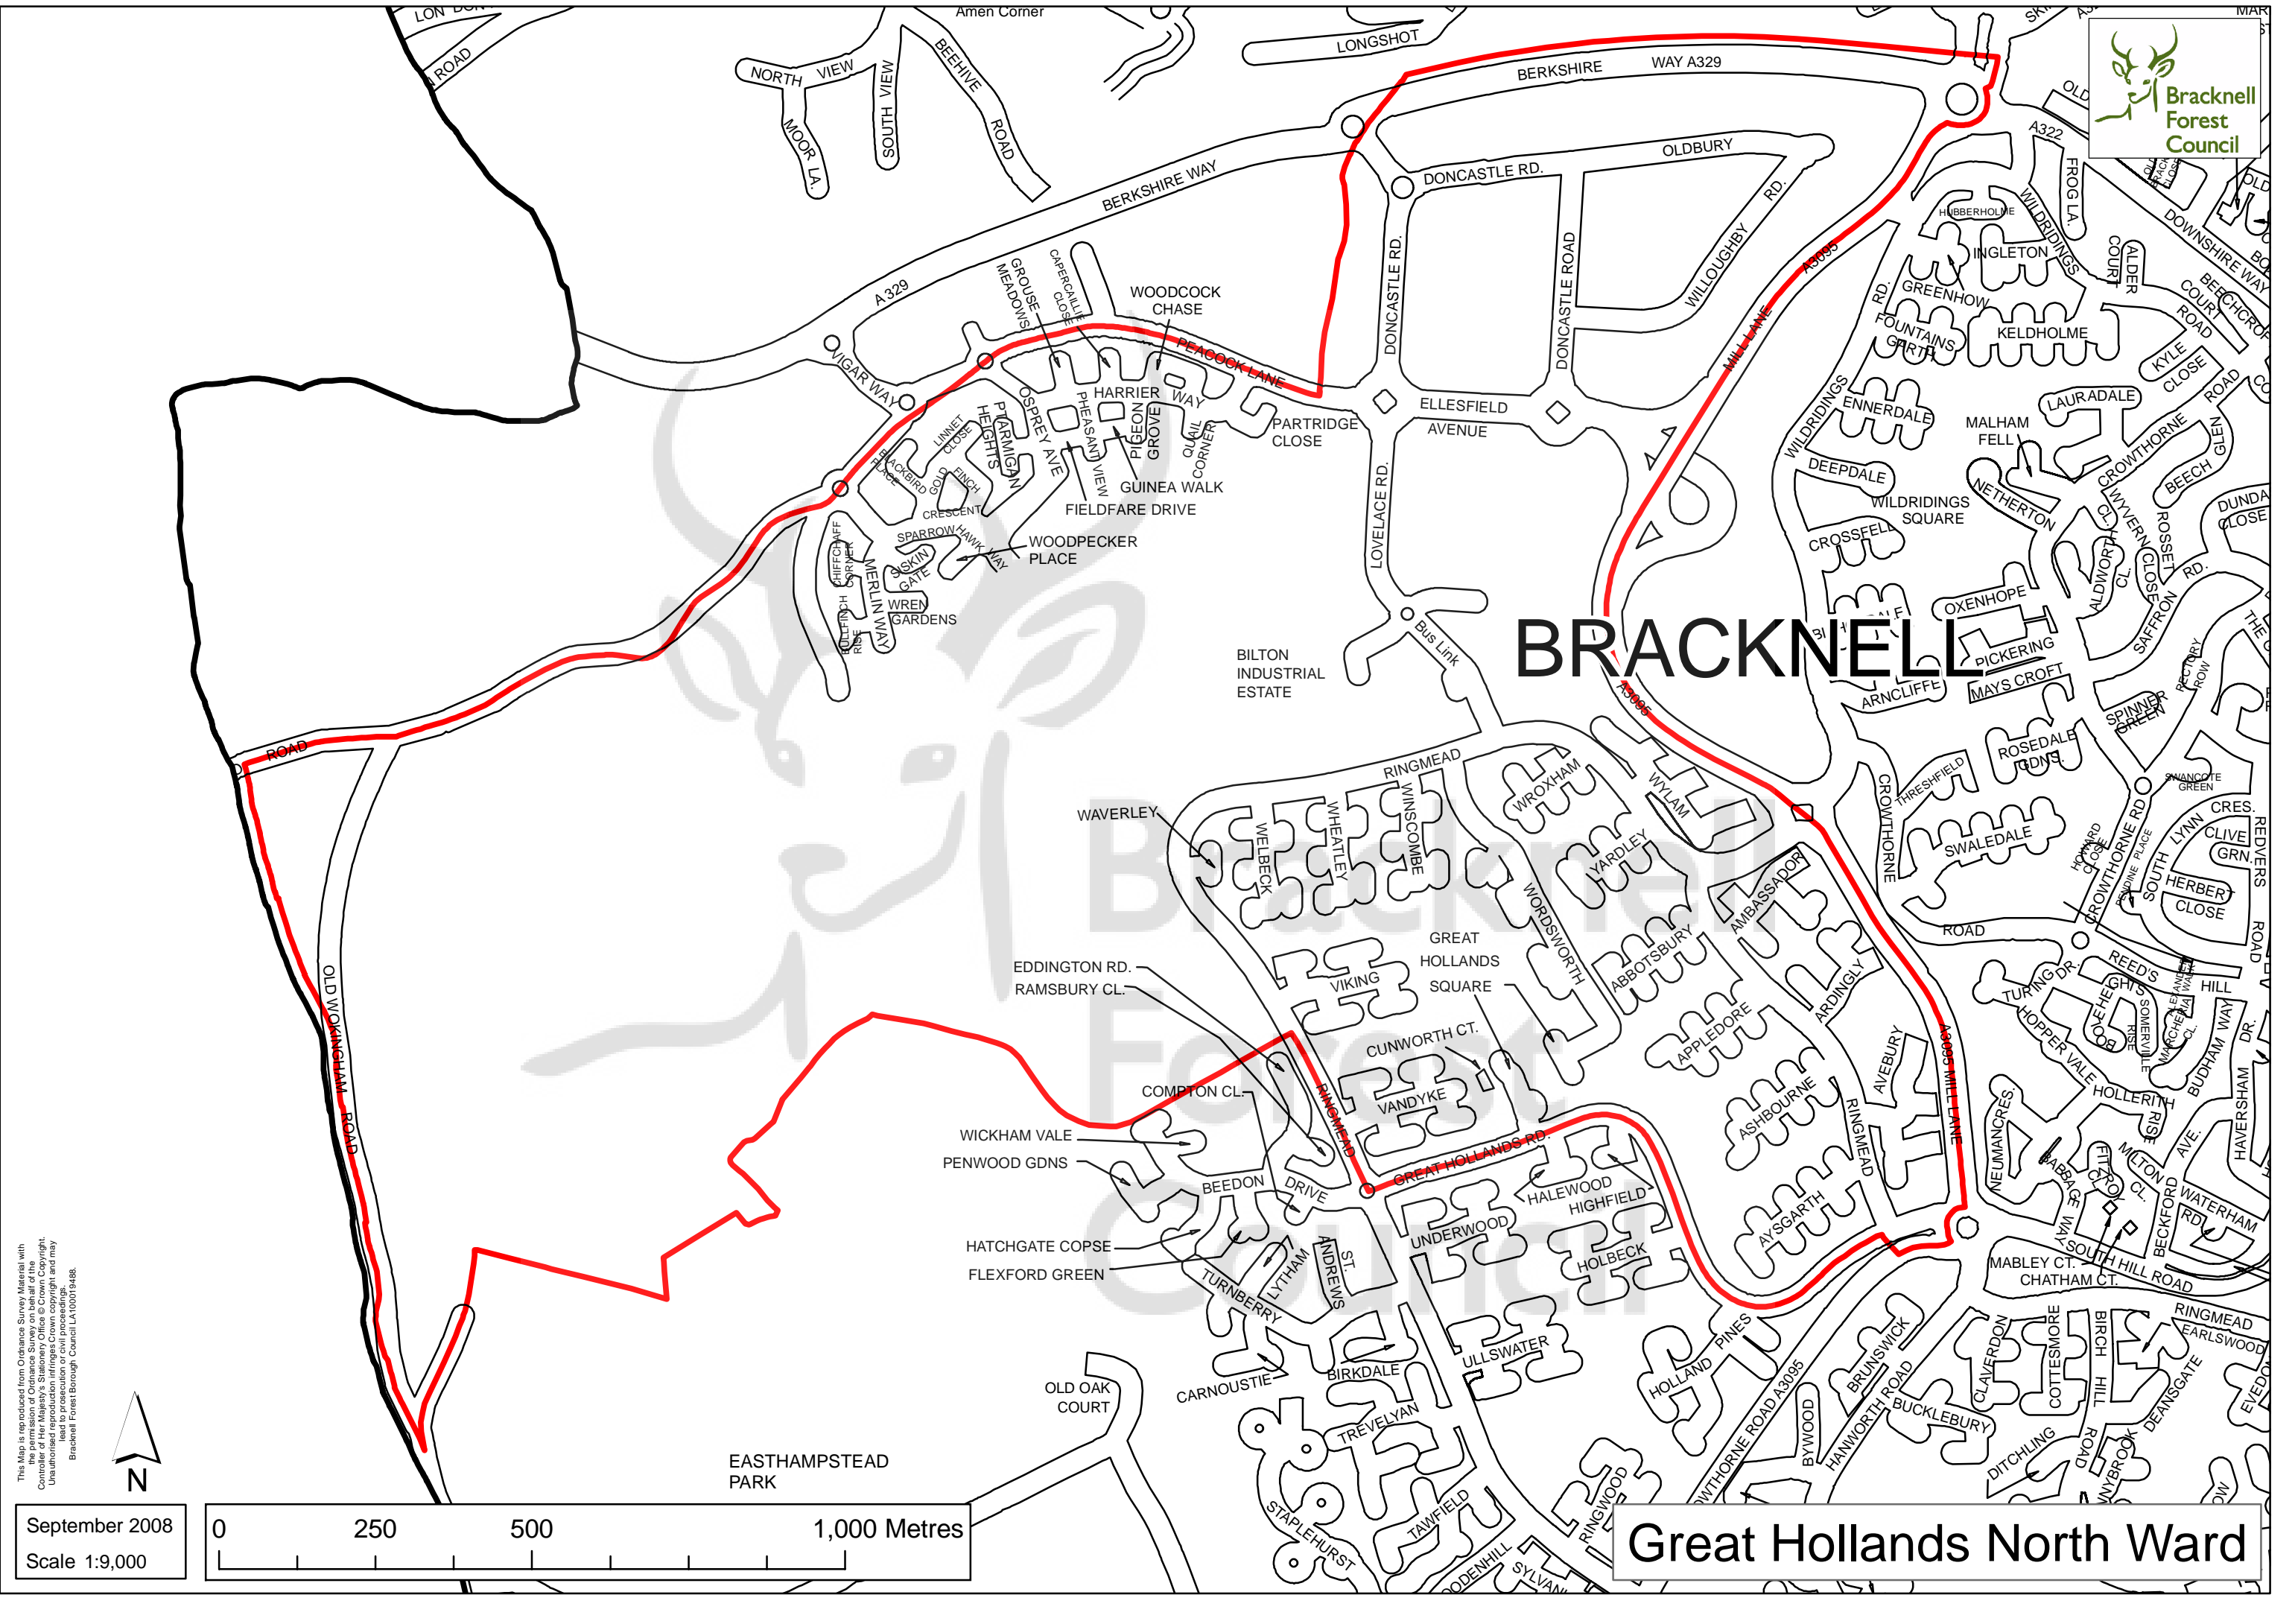

BRACKNELL

Great Hollands North Ward

September 2008
Scale 1:9,000