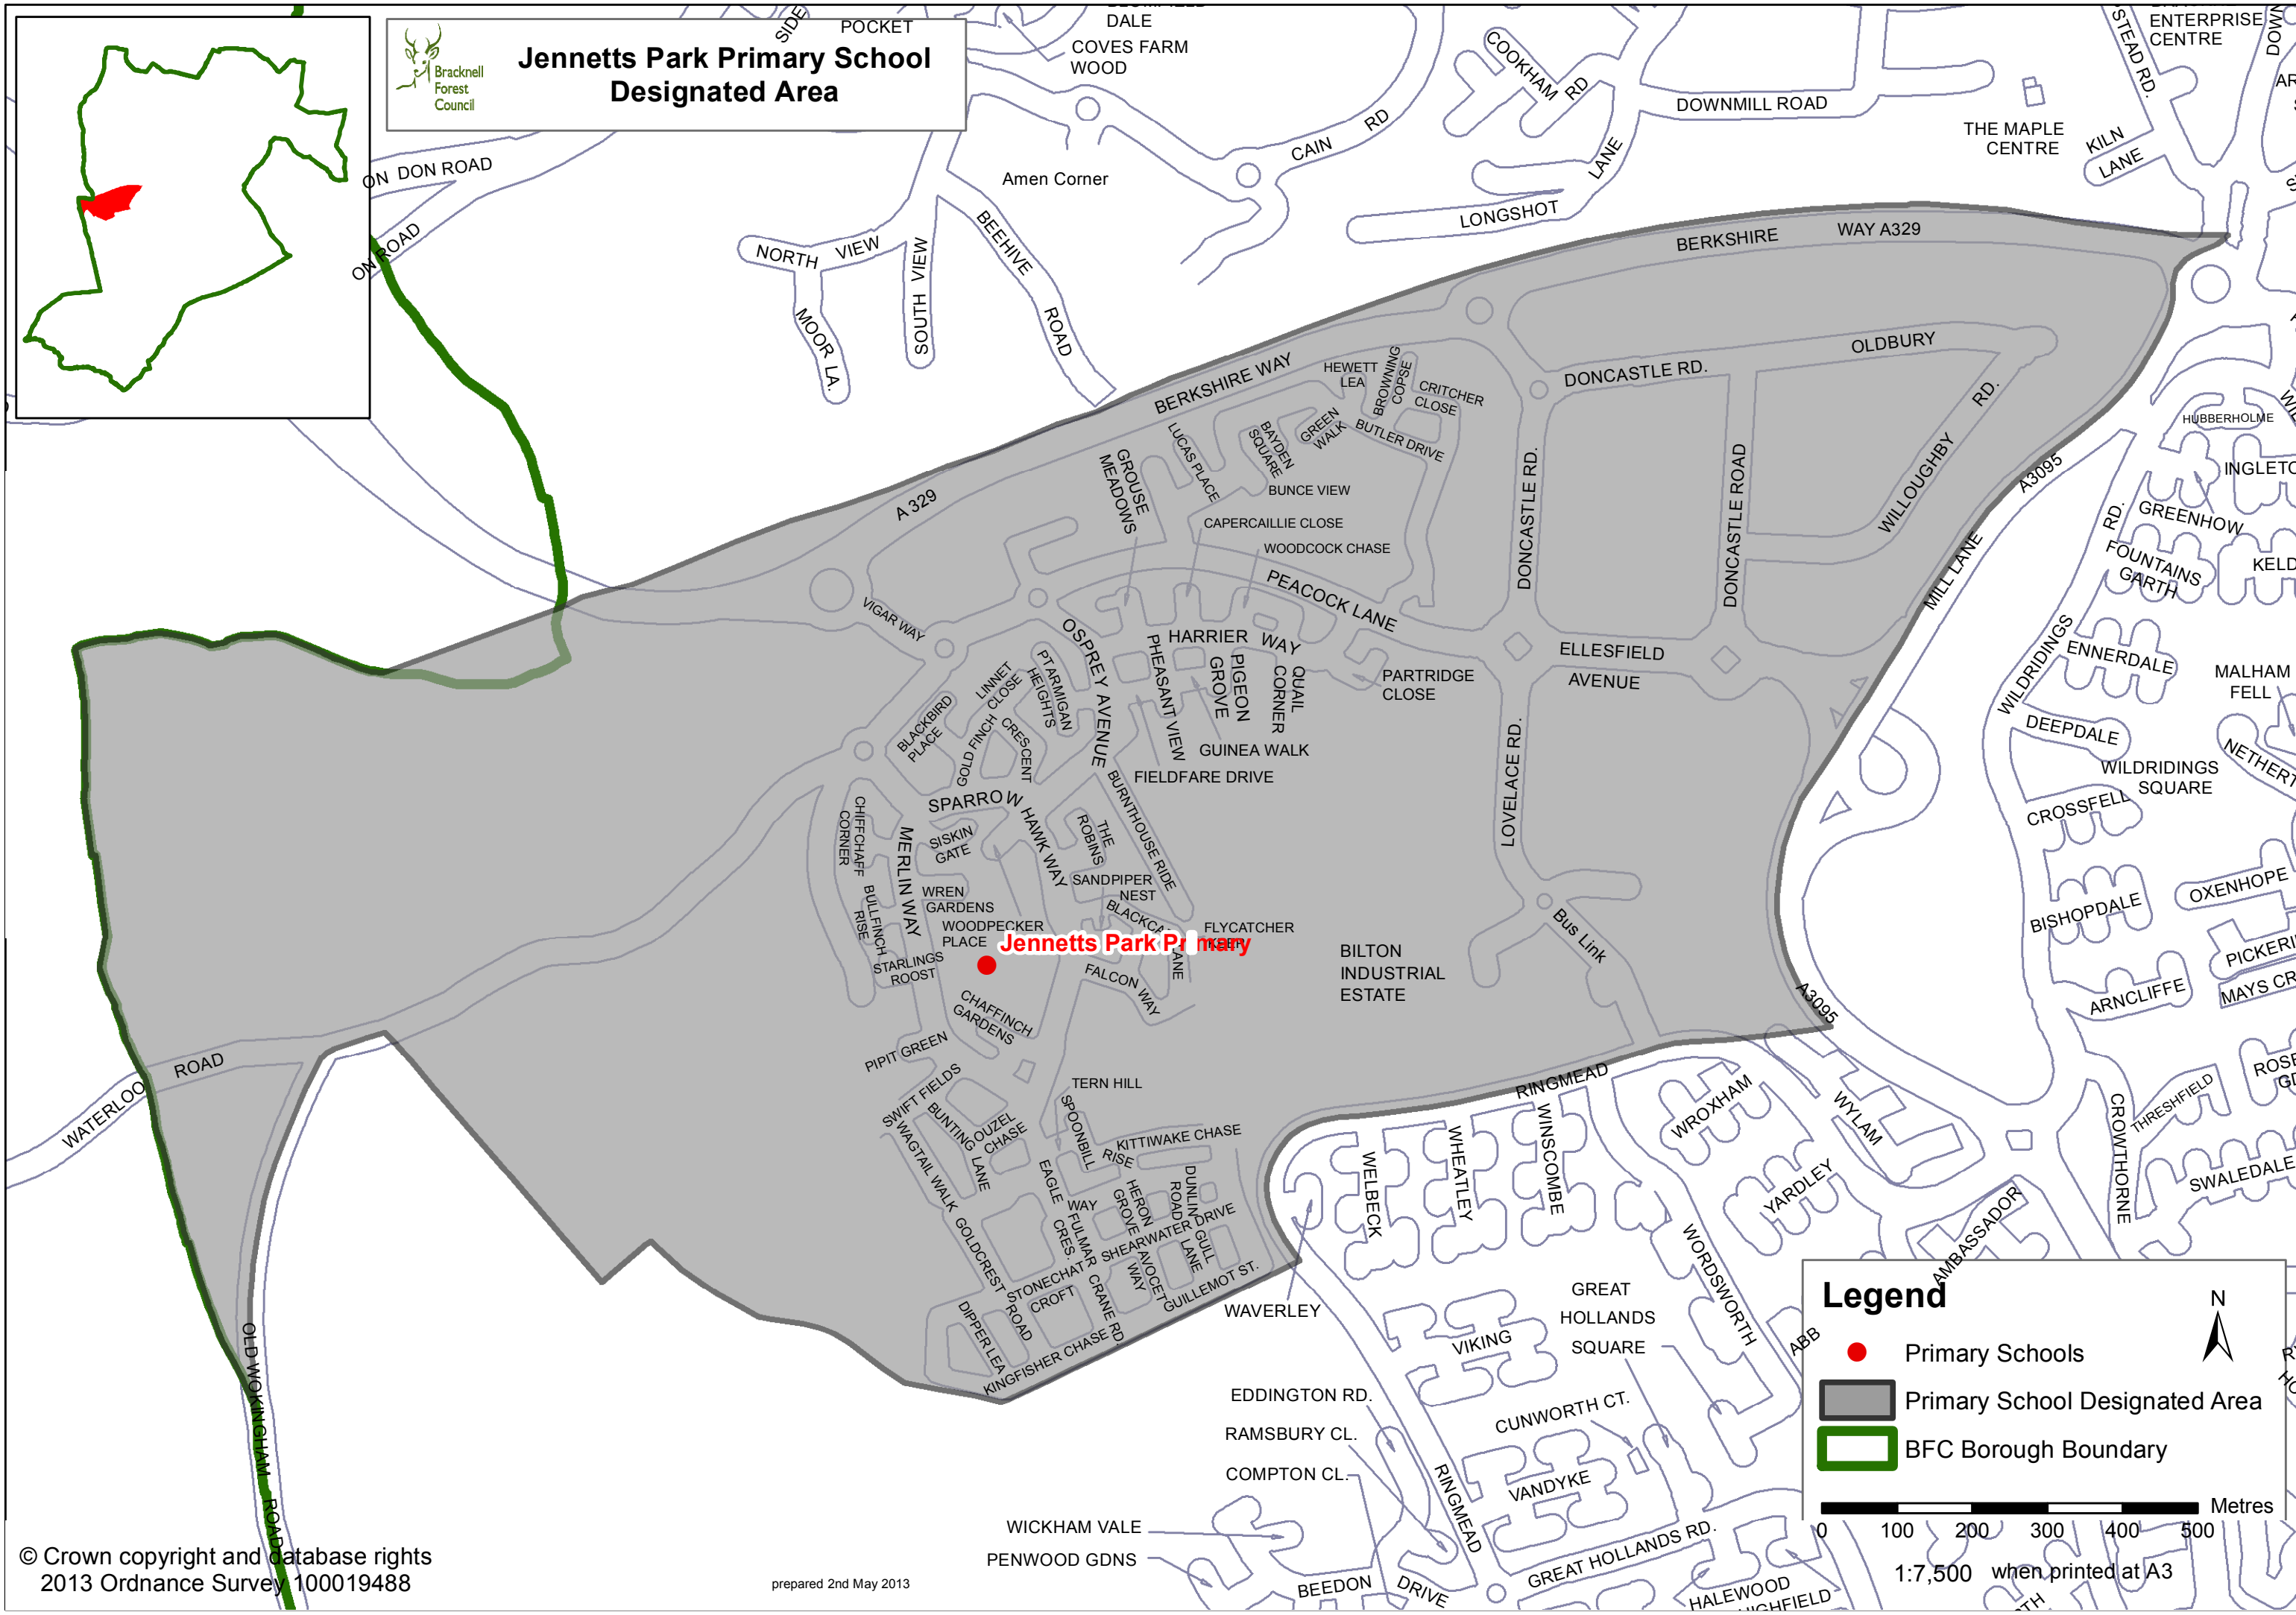

Bracknell Forest Council
Jennetts Park Primary School Designated Area

Legend

- Primary Schools
- Primary School Designated Area
- BFC Borough Boundary

0 100 200 300 400 500 Metres
 1:7,500 when printed at A3