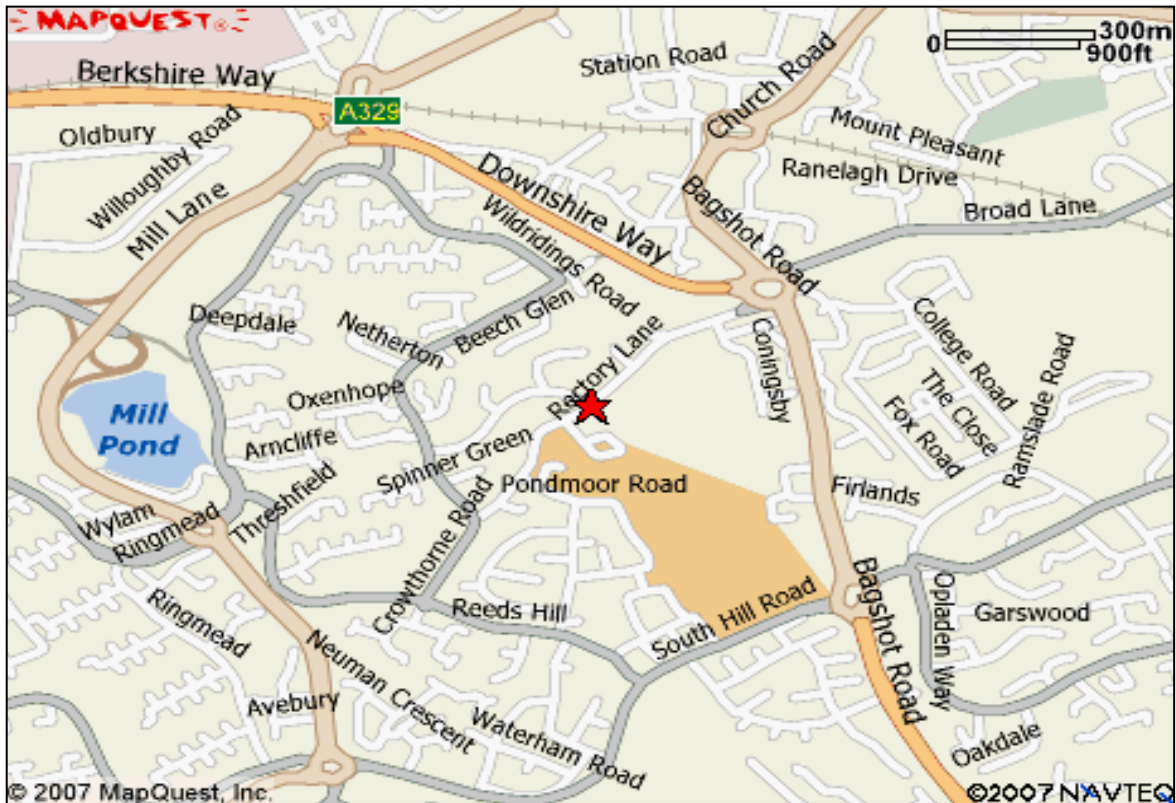

**Brakenhale Open Learning Centre
Rectory Lane, Easthampstead,
Bracknell, RG12 1GR**

From the M4:

- Coming into Bracknell from Junction 10 of the M4, follow the A329(M) east heading to Bracknell and Wokingham.
- Go straight over the first roundabout (signposted Southern Industrial Estate).
- At the next roundabout (Twin Bridges), take the second exit (signposted Bagshot) on to A322 Downshire Way.
- Continue up the hill past the Fire Station and move in to the right hand lane.
- At the roundabout, take the last exit (signposted Easthampstead) into Rectory Lane.
- The entrance to Brakenhale School is just a little way past Coningsby on the left hand side. Turn right immediately inside the school gate and follow the internal road until you are in front of the Open Learning Centre.

From the M3:

- Coming into Bracknell from Junction 3 of the M3, follow the A322 north heading to Bracknell.
- Go straight over the first roundabout (signposted Crowthorne), and the fly-through roundabout (with Sainsbury's on your left) and the third roundabout (with the Sports and Leisure Centre on your left).
- At the fourth roundabout take the first exit (signposted Easthampstead) into Rectory Lane.
- The entrance to Brakenhale School is just a little way past Coningsby on the left hand side. Turn right immediately inside the school gate and follow the internal road until you are in front of the Open Learning Centre.

Use Brakenhale School main entrance, then follow entrance road round to the right to get to the Open Learning Centre. The car park is in front of the Open Learning Centre. Additional parking is available round to the back of the building.