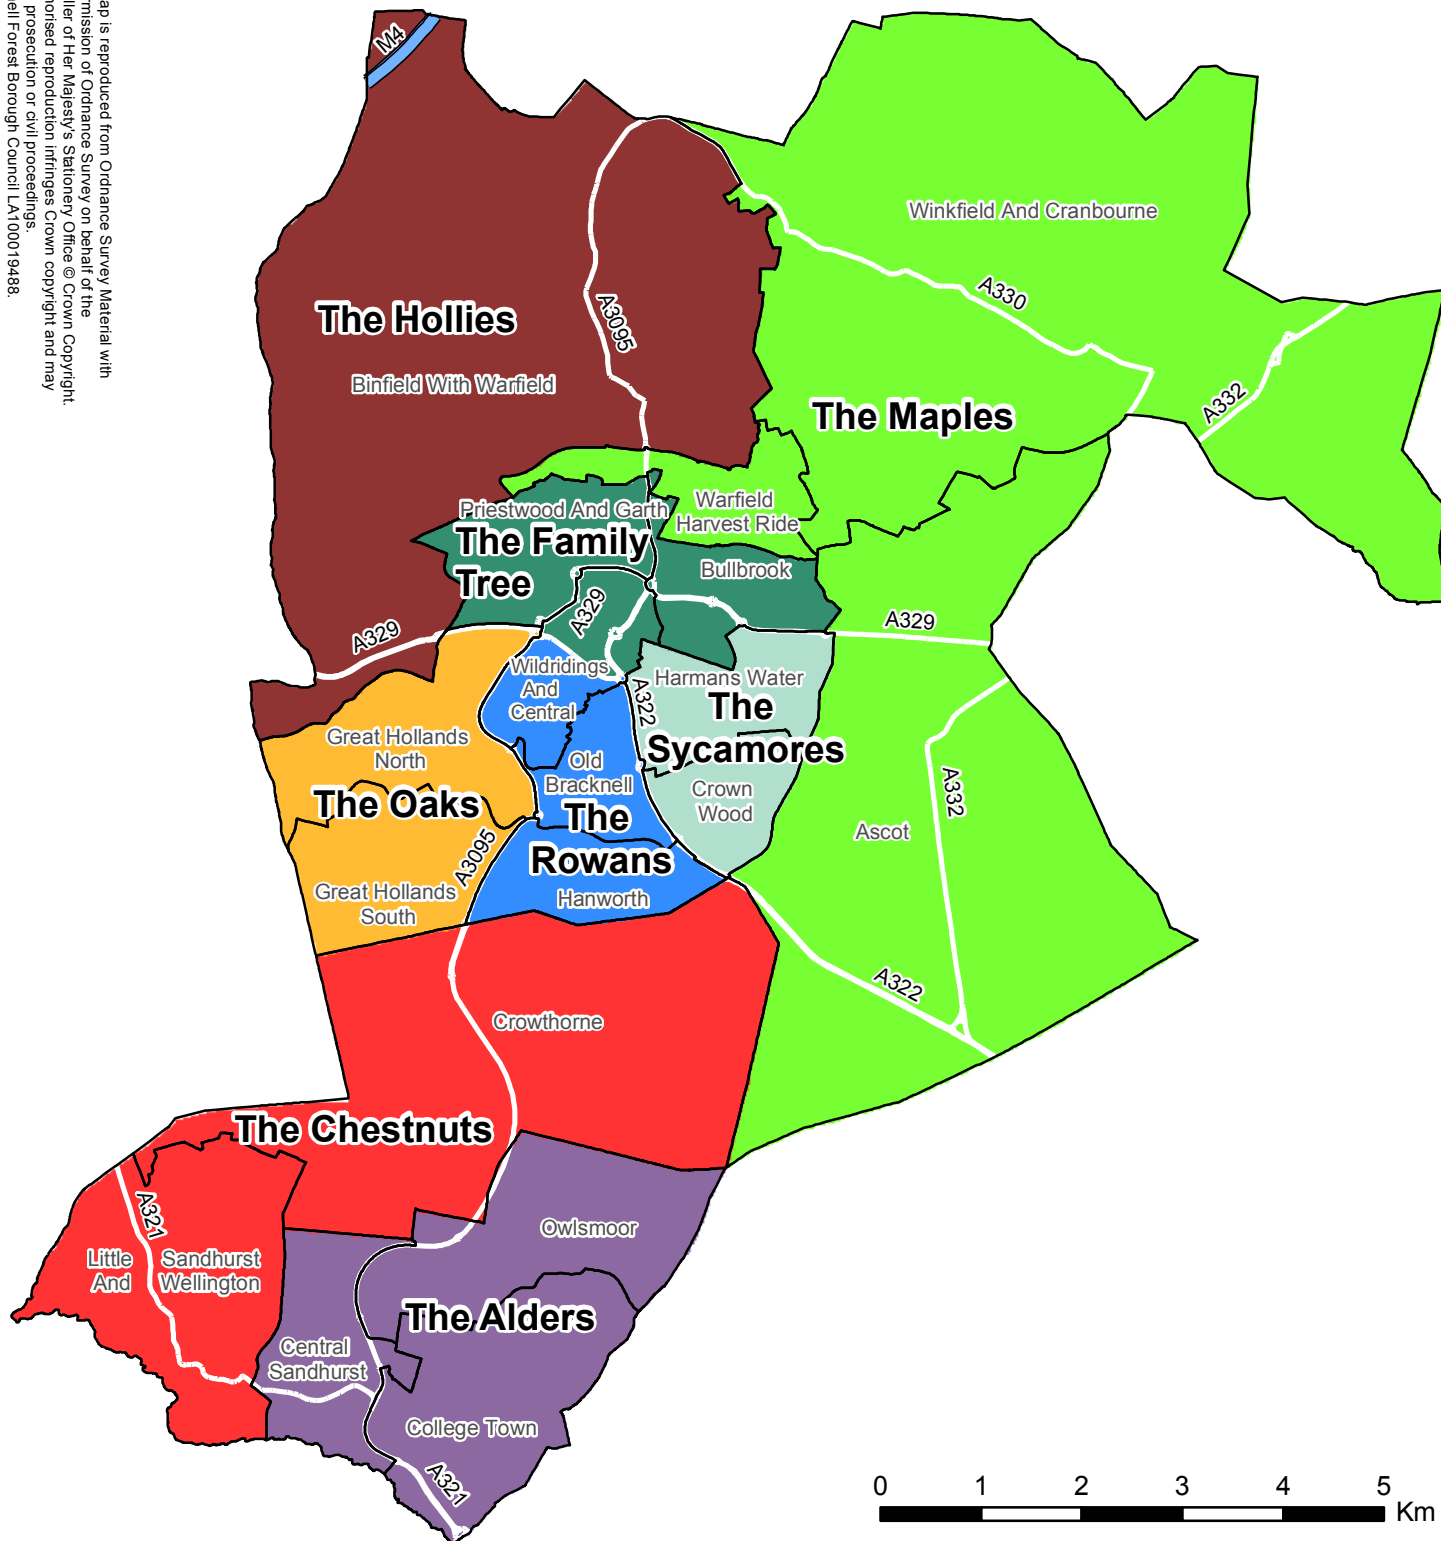

Children's Centres

This Map is reproduced from Ordnance Survey Material with the permission of Ordnance Survey on behalf of the Controller of Her Majesty's Stationary Office © Crown Copyright. Unauthorised reproduction infringes Crown copyright and may lead to prosecution or civil proceedings.
Bracknell Forest Borough Council LA100019488.

Legend

CENTRE

- The Alders - Serving Owlsmoor, College Town and Central Sandhurst
- The Chestnuts - Serving Crowthorne and Little Sandhurst
- The Family Tree - Serving Priestwood, Bullbrook and the Town Centre
- The Hollies - Serving Binfield, Temple Park, Farley Wood and Amen Corner
- The Maples - Serving Warfield, Winkfield, Cranbourne and North Ascot
- The Oaks - Serving Great Hollands and Jennett's Park
- The Rowans - Serving Easthampstead, Wildridings, Birch Hill and Hanworth
- The Sycamores - Serving Crown Wood, Harmans Water, Forest Park and Martins Heron

- Bracknell Wards
- A Road
- Motorway