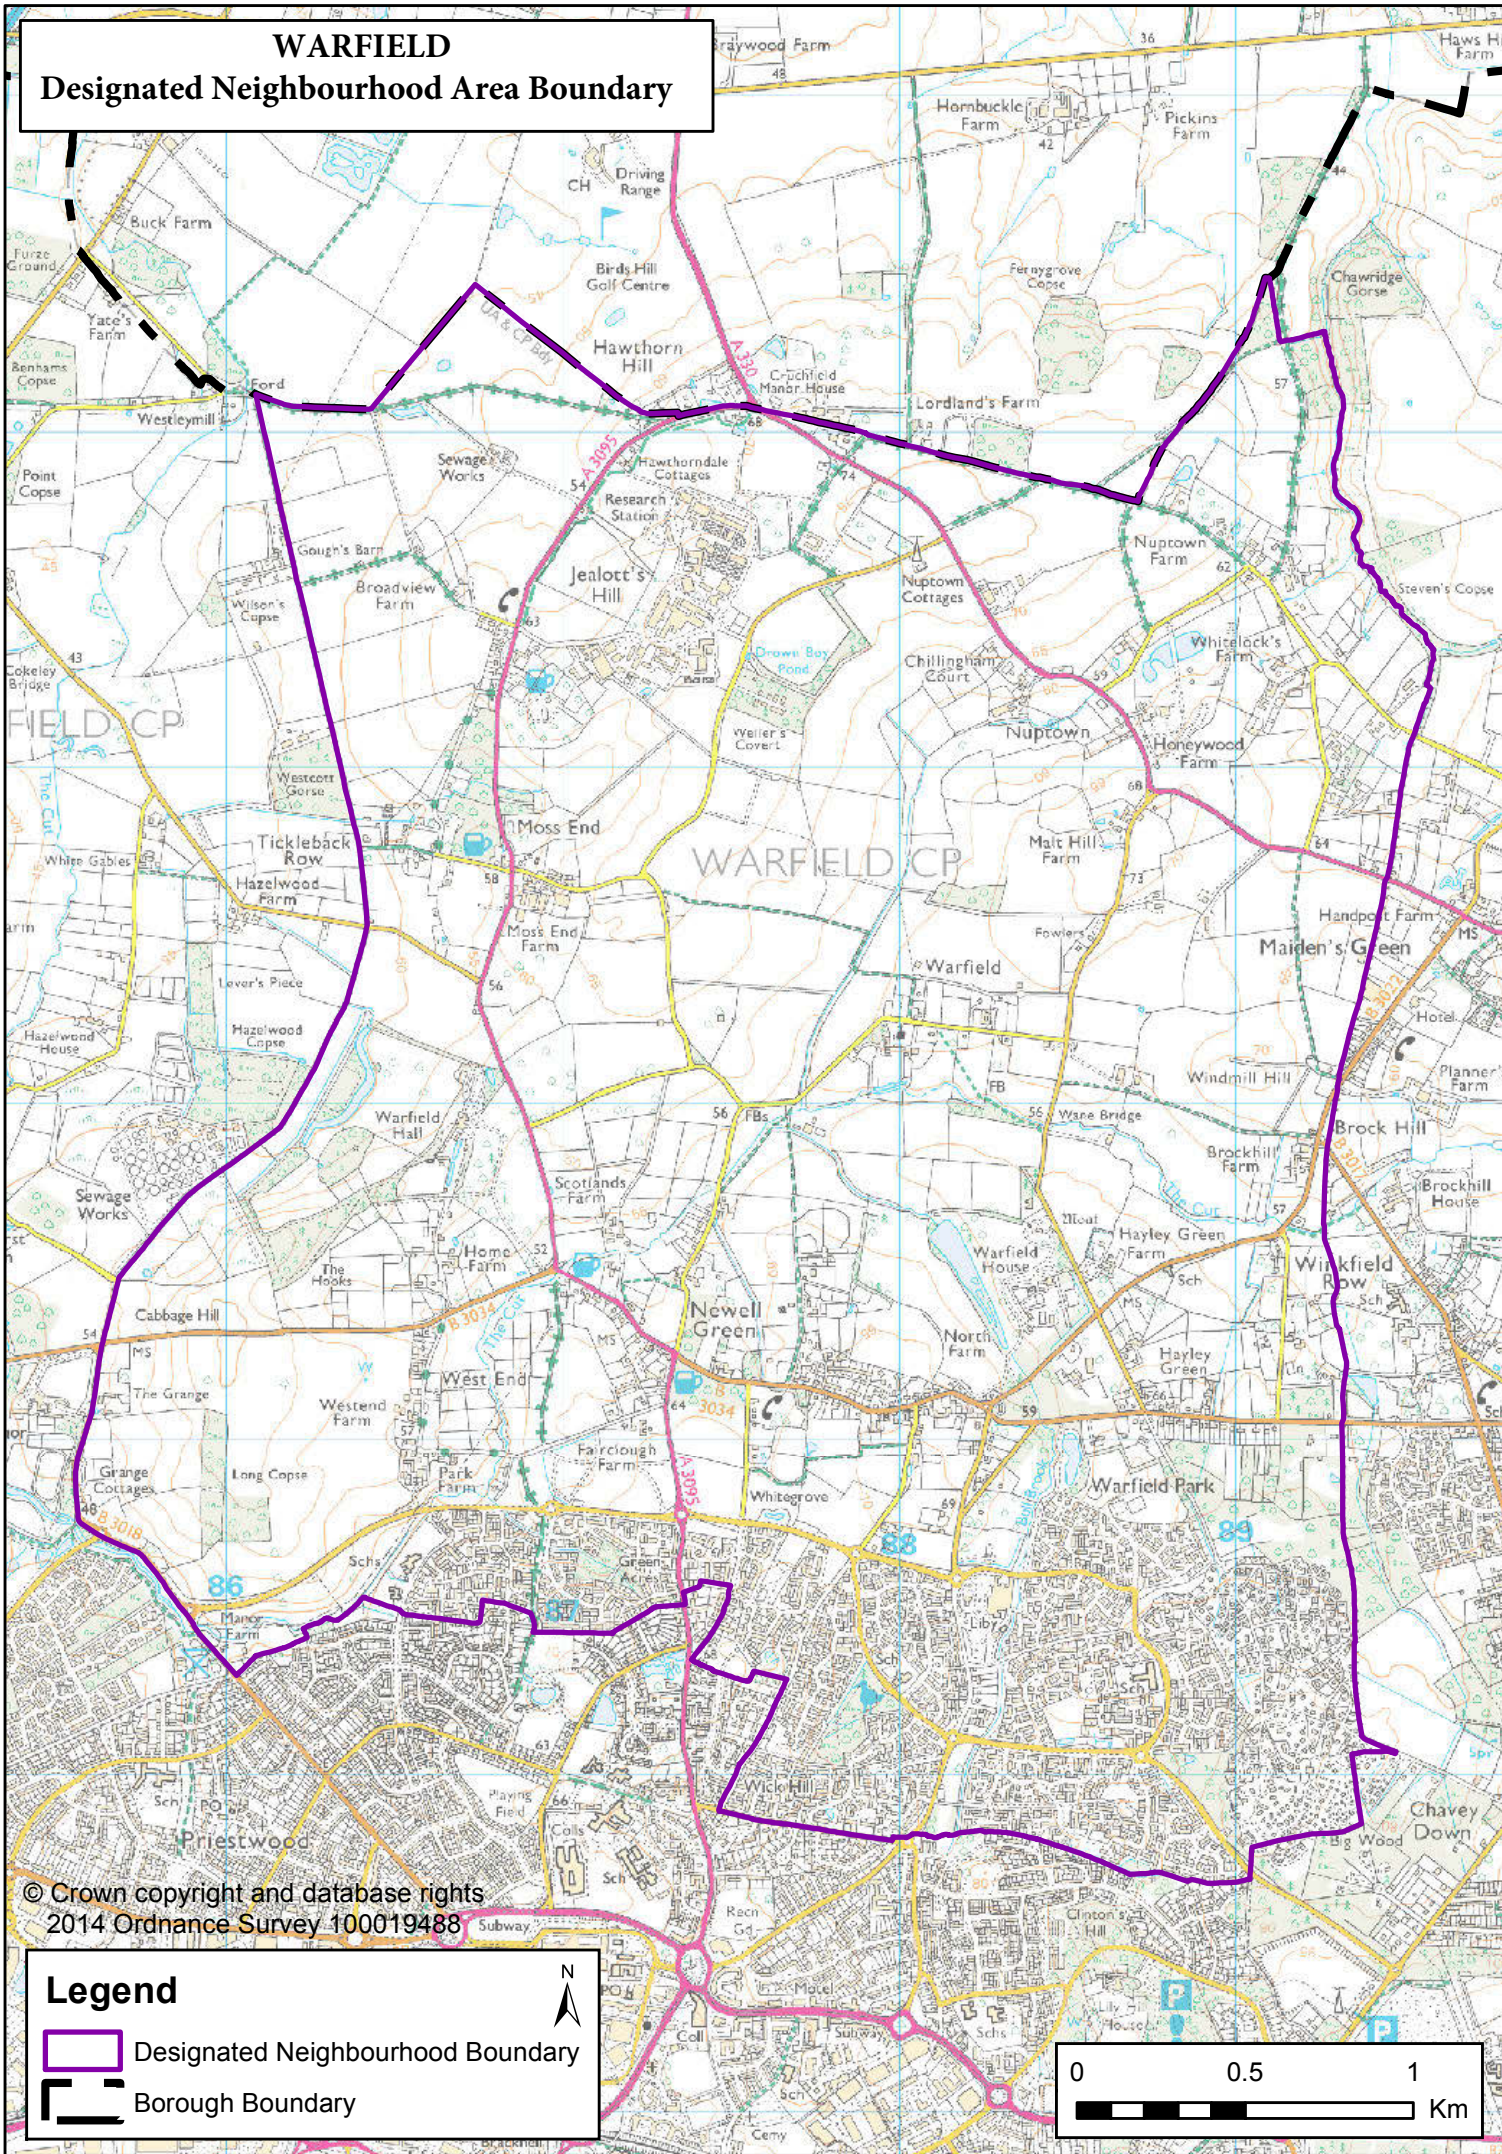

WARFIELD

Designated Neighbourhood Area Boundary

© Crown copyright and database rights
2014 Ordnance Survey 100019488

Legend

- Designated Neighbourhood Boundary
- Borough Boundary