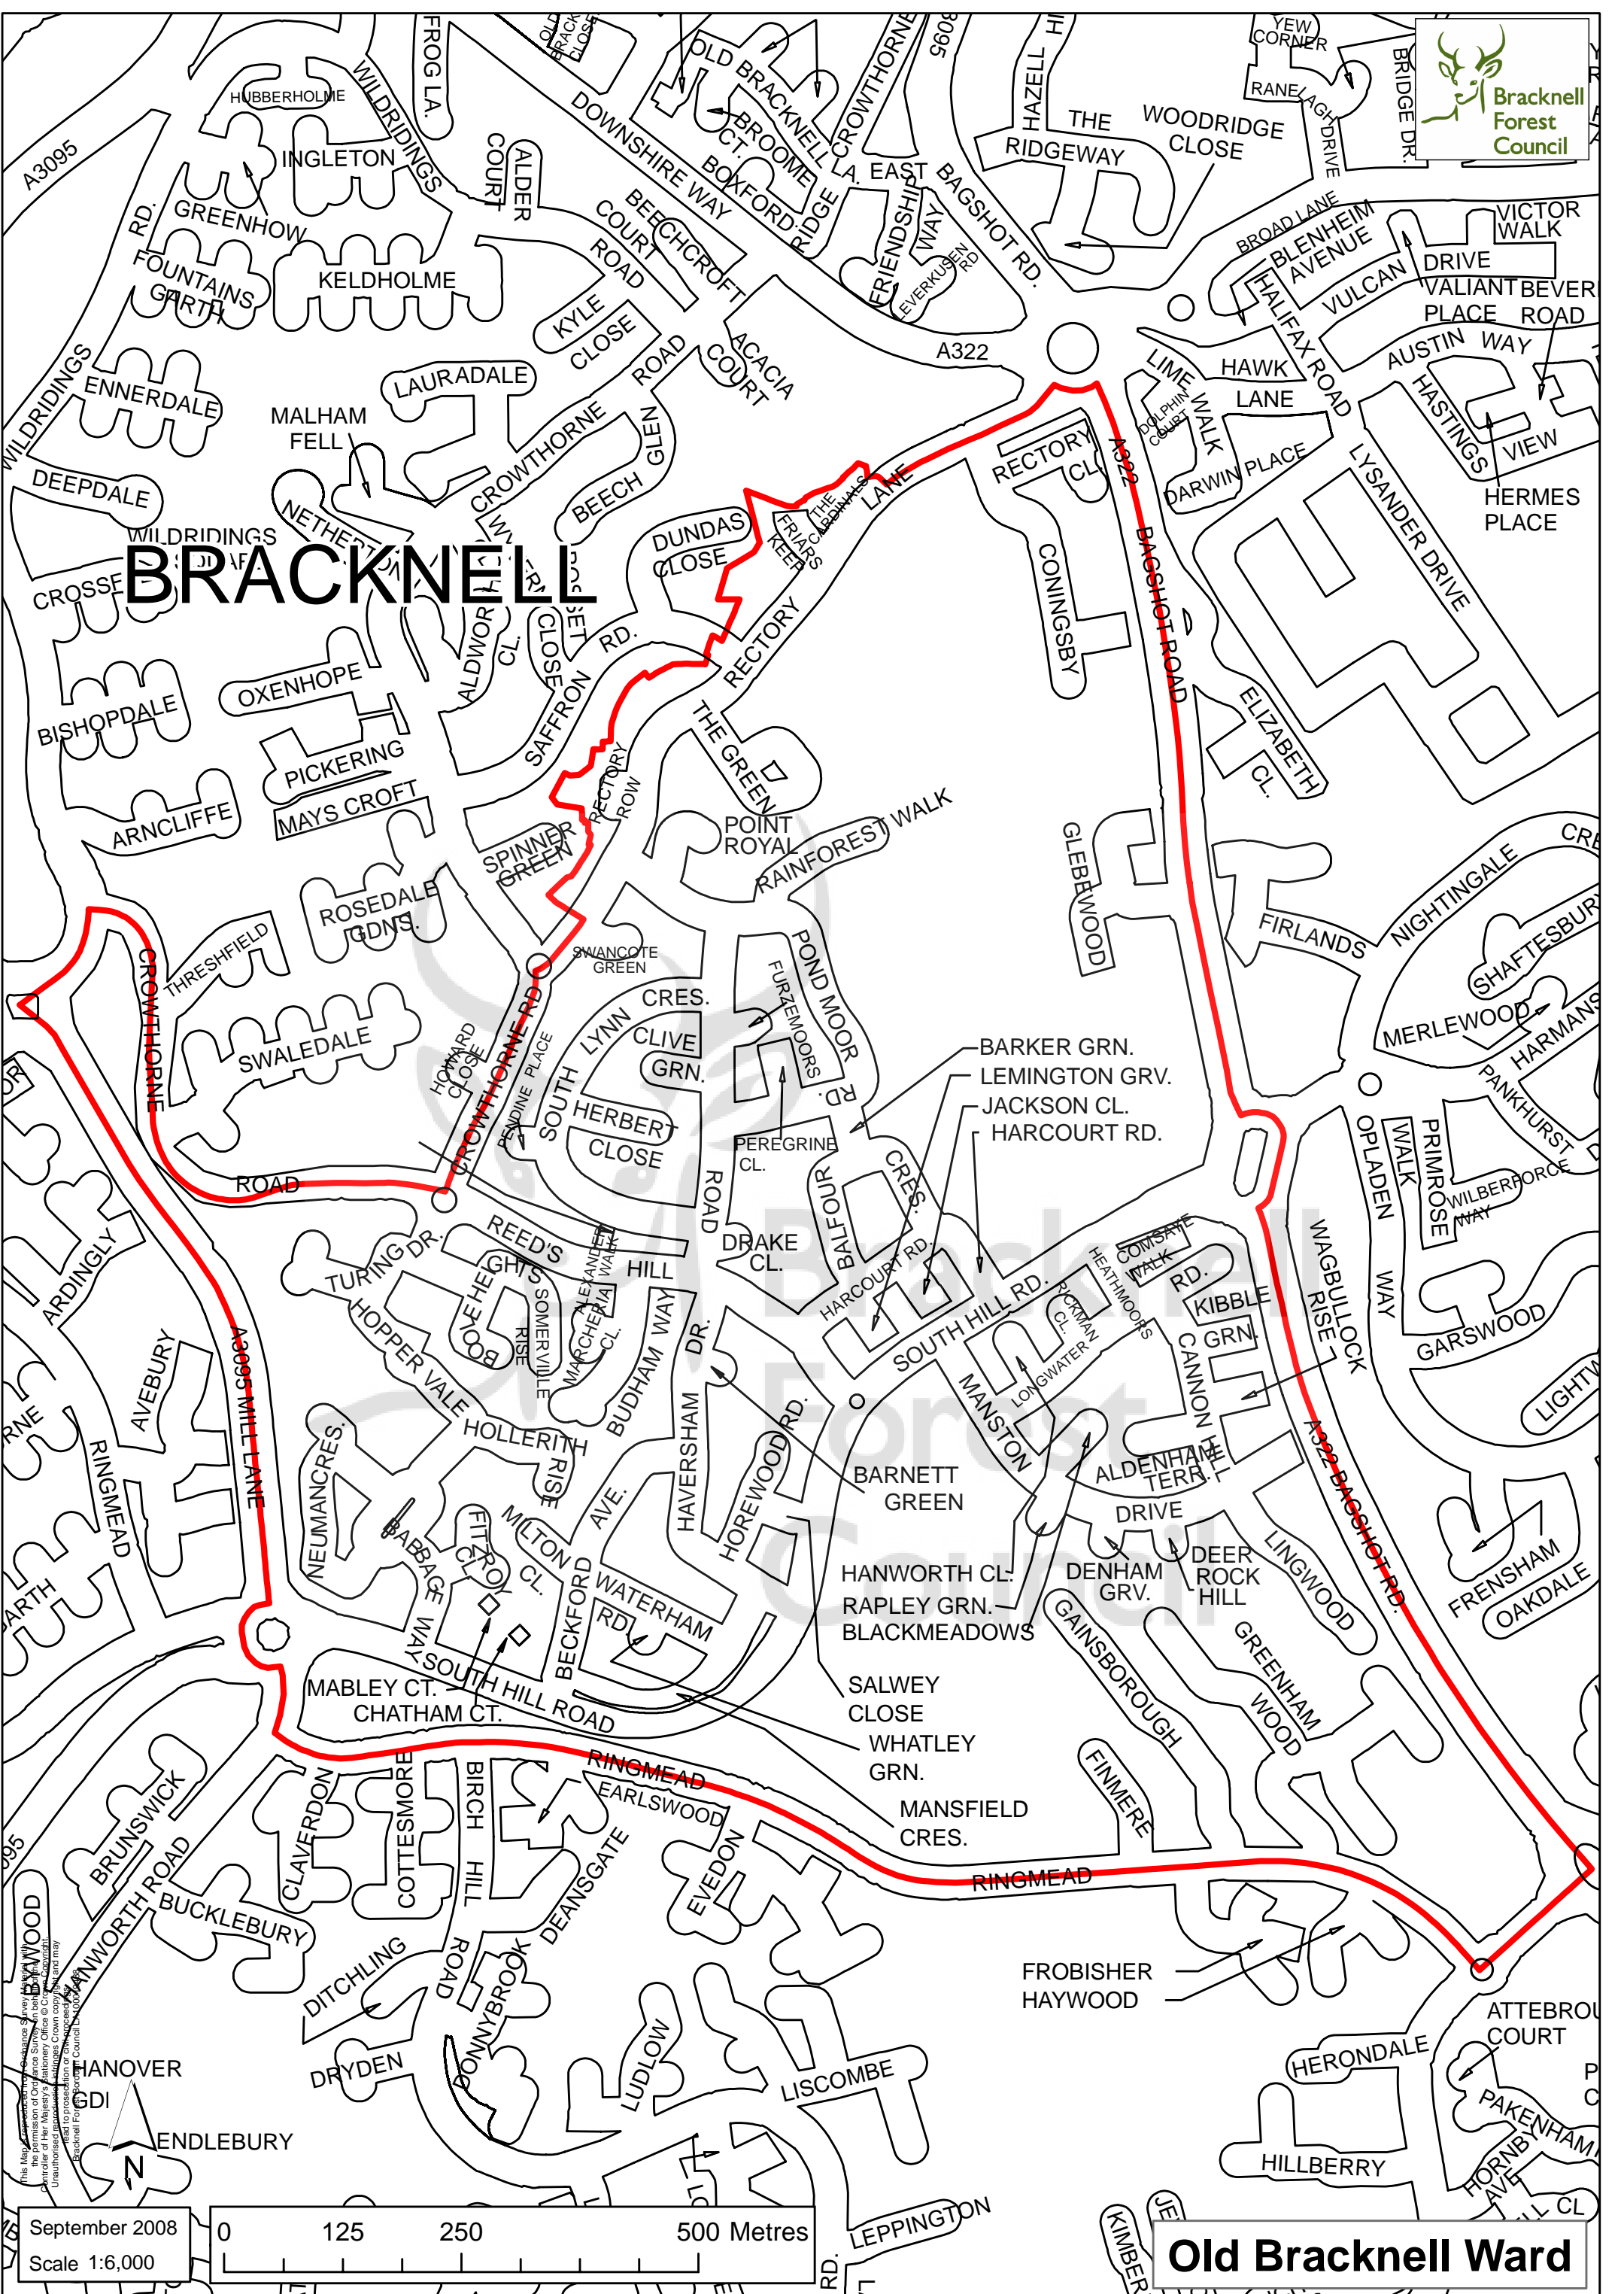

BRACKNELL

This Map is a reproduction of the Ordnance Survey map of Bracknell Forest Council, 1:10,000 scale, published in 2007. It is reproduced here with the permission of Ordnance Survey. All rights reserved. Ordnance Survey is a registered trademark of Ordnance Survey. The Ordnance Survey name and logo are used under license from Ordnance Survey. The Ordnance Survey name and logo are used under license from Ordnance Survey. The Ordnance Survey name and logo are used under license from Ordnance Survey.

September 2008
Scale 1:6,000

Old Bracknell Ward