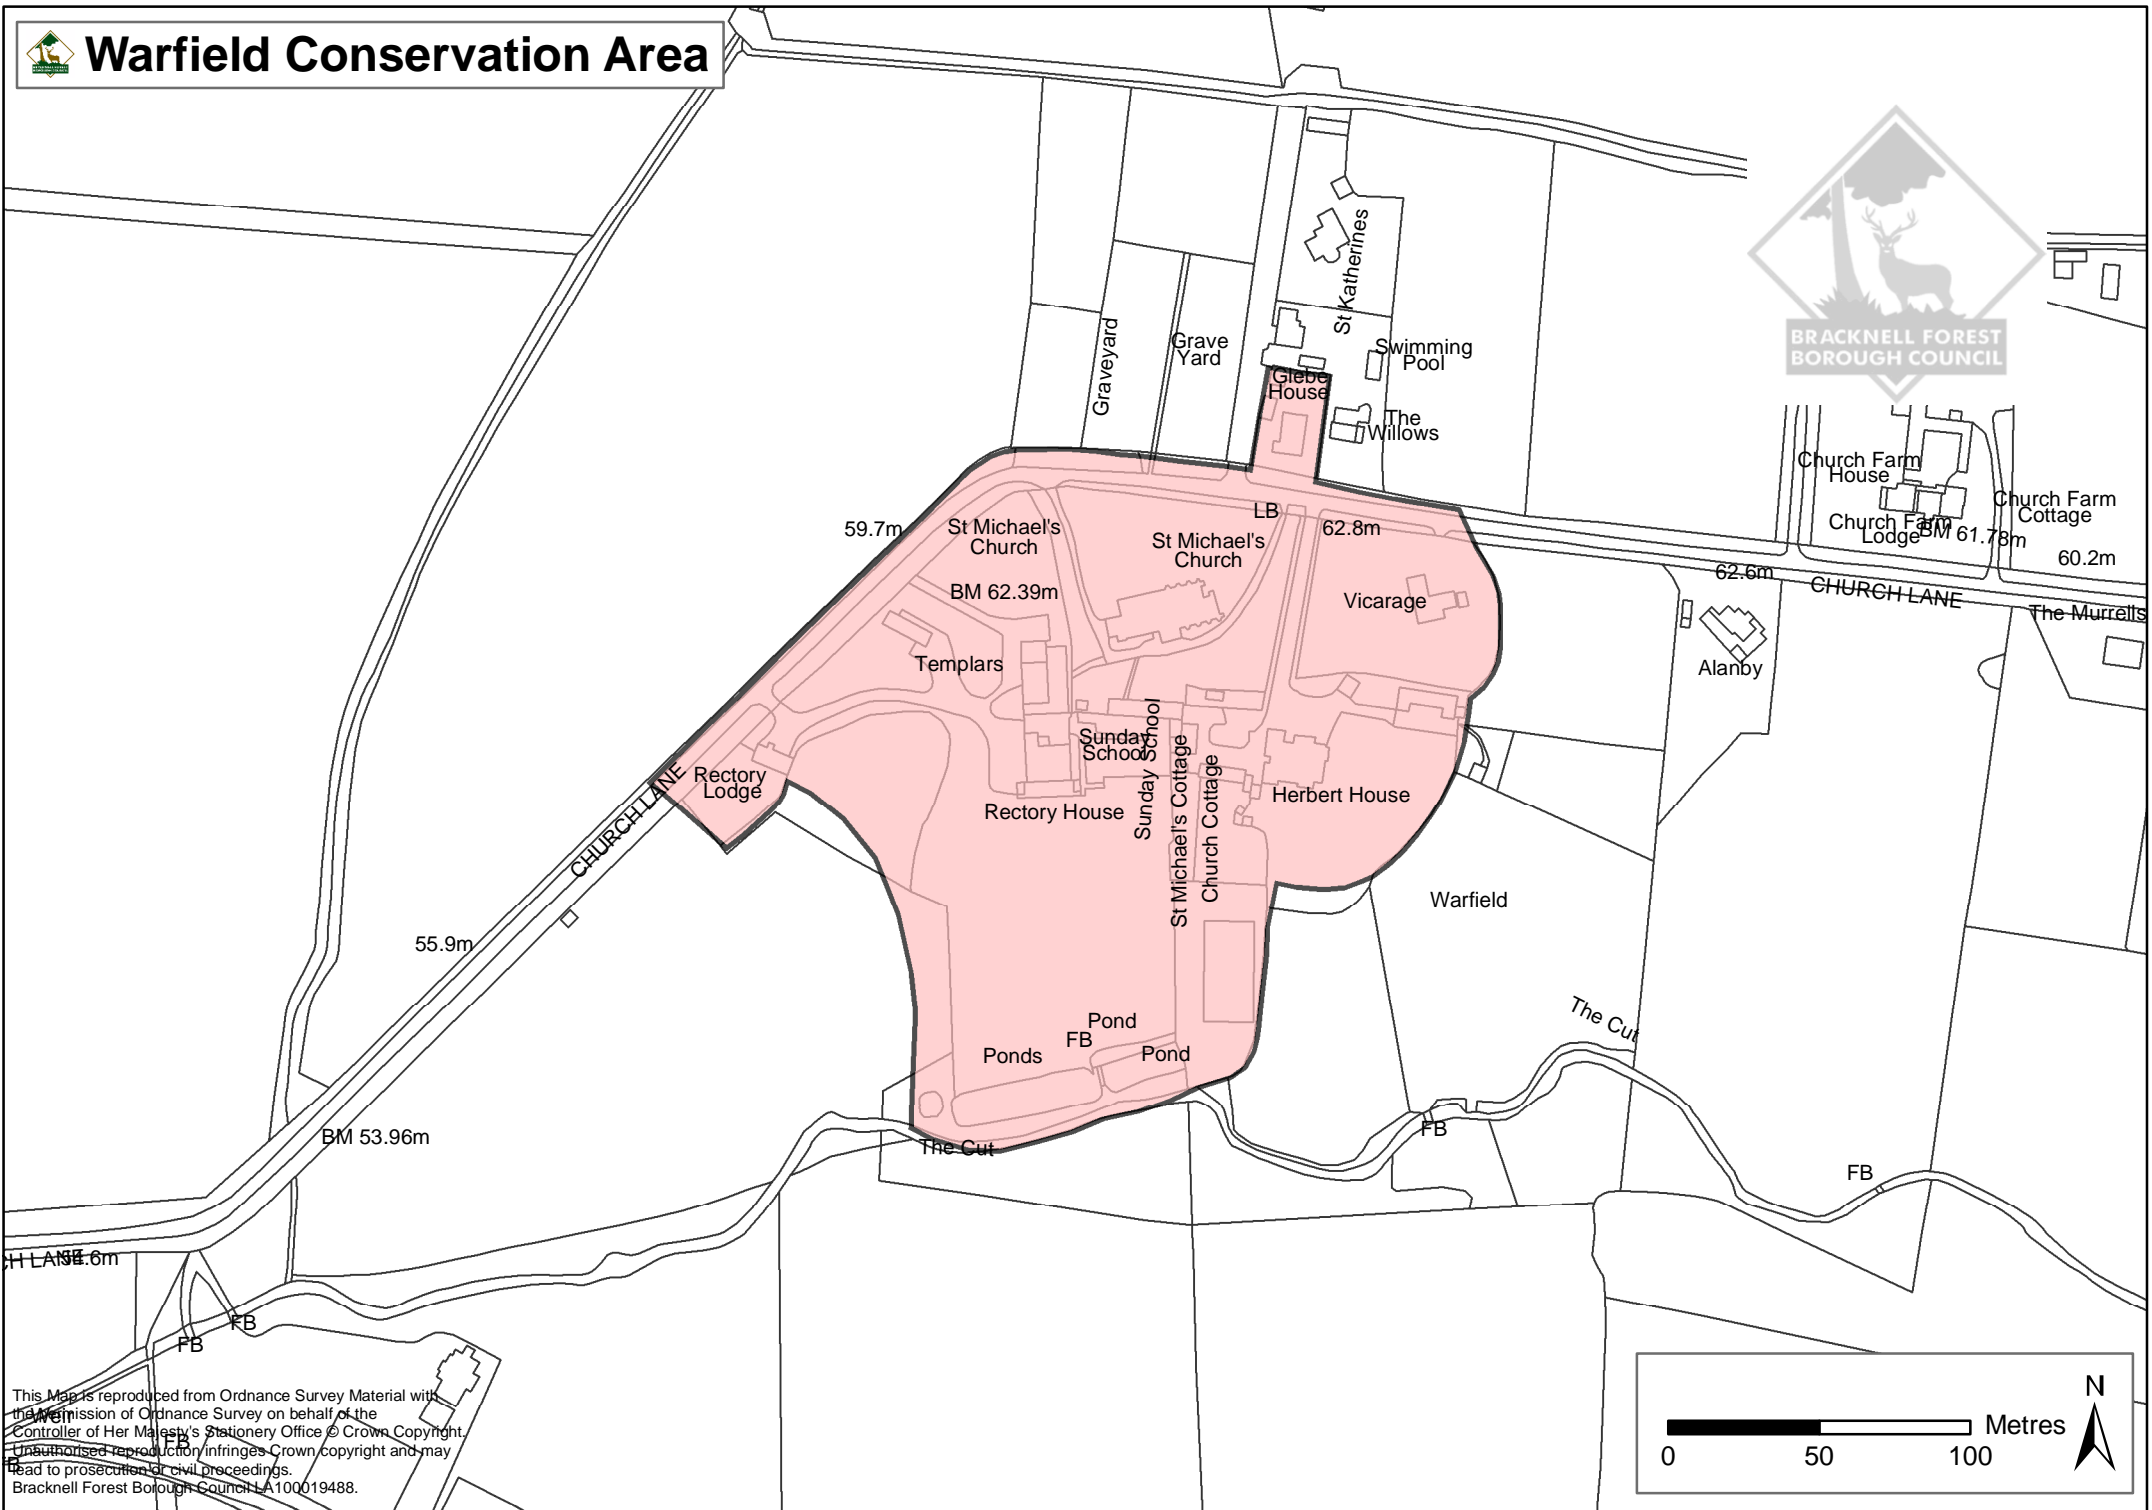

Warfield Conservation Area

This Map is reproduced from Ordnance Survey Material with the permission of Ordnance Survey on behalf of the Controller of Her Majesty's Stationery Office © Crown Copyright. Unauthorised reproduction infringes Crown copyright and may lead to prosecution or civil proceedings.
 Bracknell Forest Borough Council LA100019488.