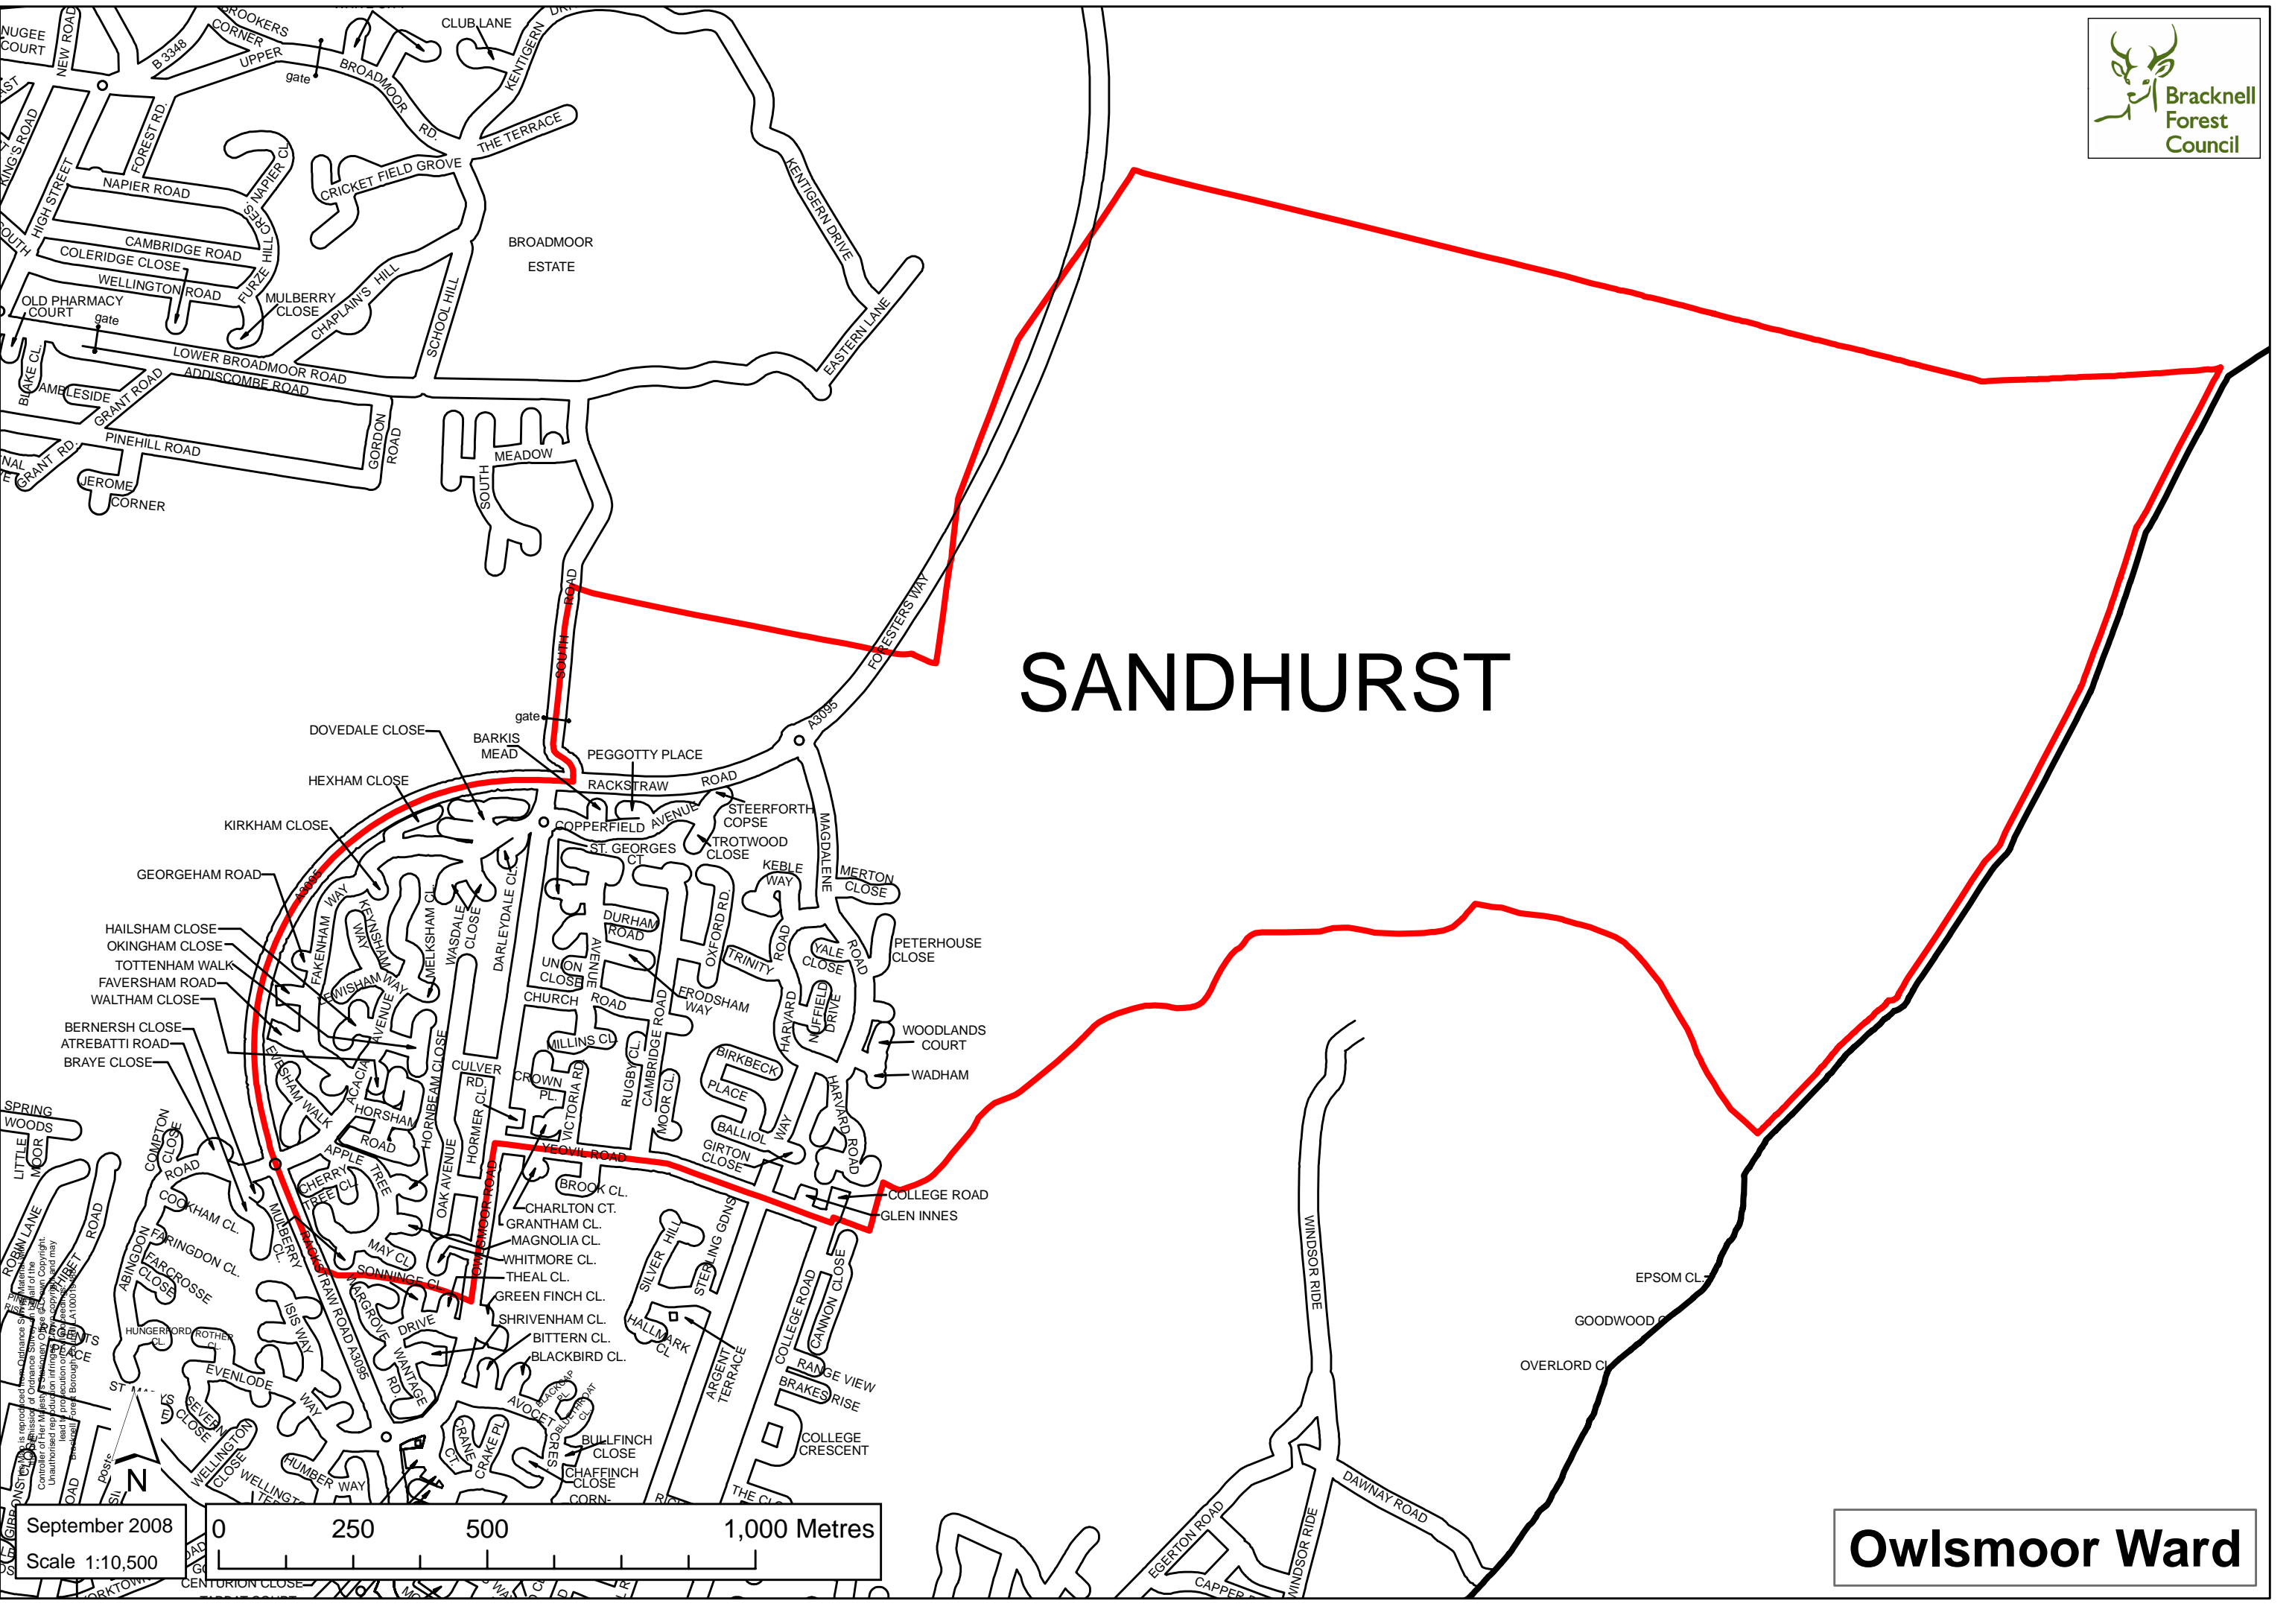

SANDHURST

September 2008
Scale 1:10,500

0 250 500 1,000 Metres

Owlsmoor Ward