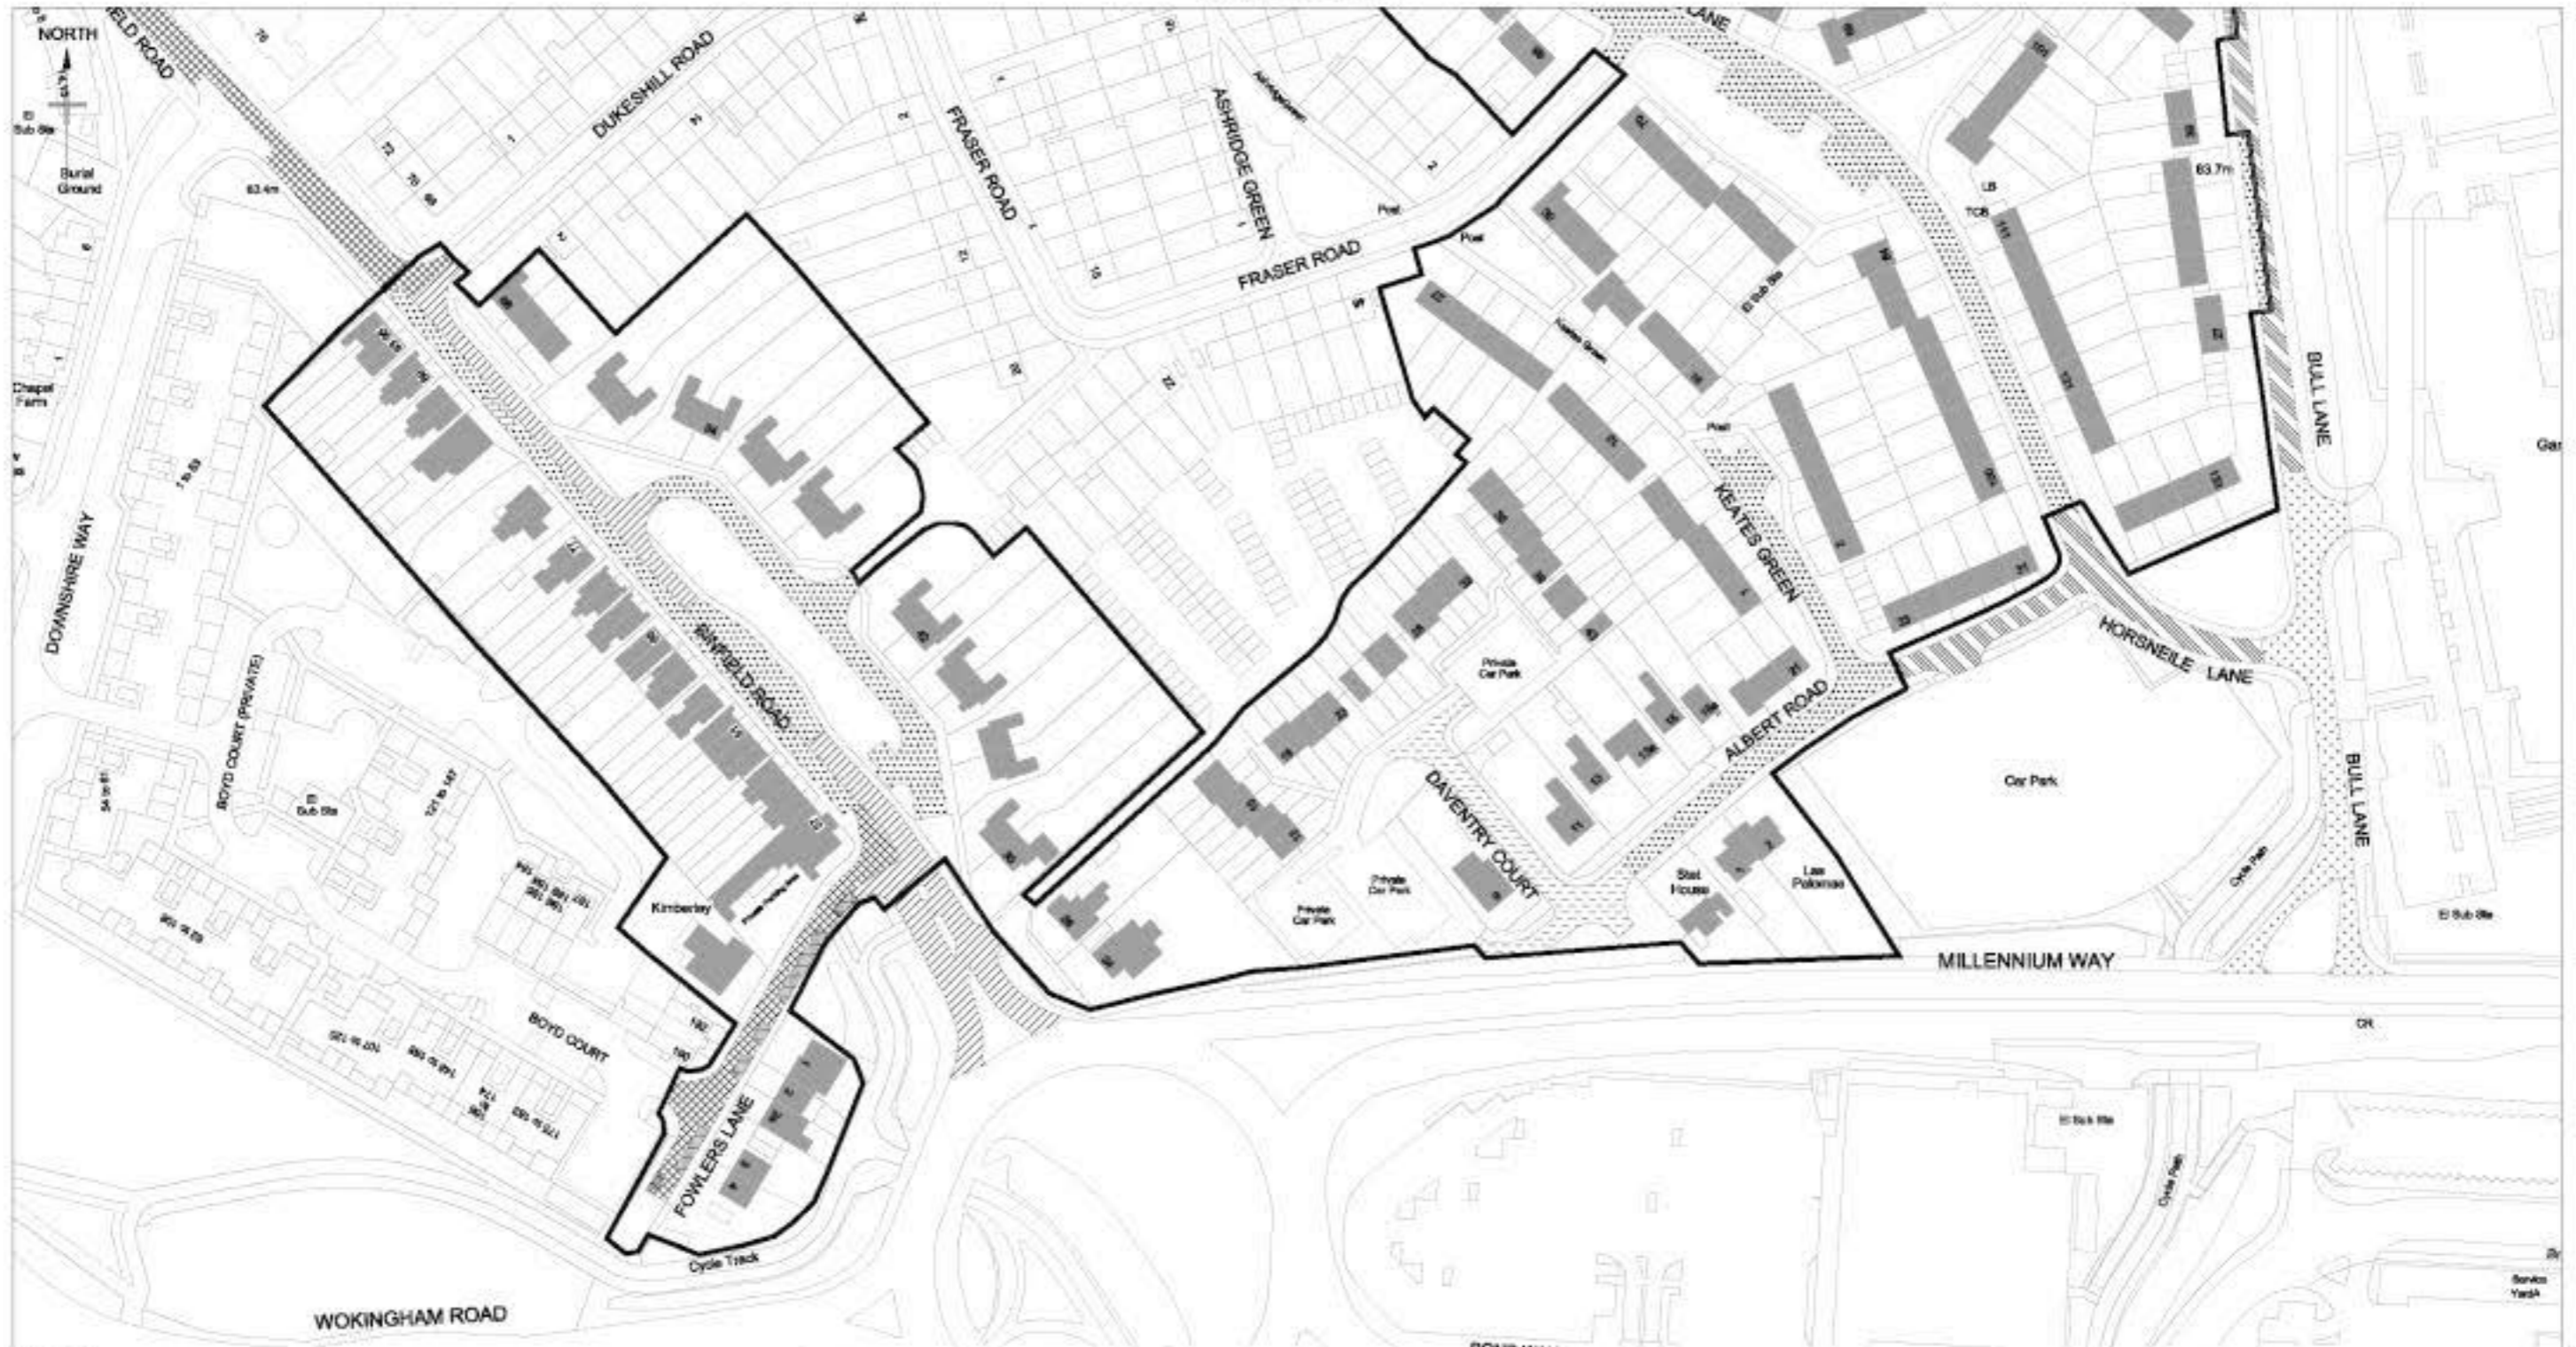

**BRACKNELL FOREST BOROUGH COUNCIL
(WAITING RESTRICTION AND PERMIT PARKING)
ORDER 2017**

ZONE B - Plan no. 1 of 2

KEY					
	PERMIT PARKING AREA. PROHIBITION OF WAITING BETWEEN 8.00am - 8.00pm MONDAY TO SATURDAY AND 10.00am - 4.00pm SUNDAYS EXCEPT ZONE B PERMIT HOLDERS		PROHIBITION OF WAITING MONDAY TO SATURDAY 8.00am TO 6.30pm AND SUNDAY 10.00am TO 4.00pm		EXISTING PROHIBITION OF WAITING MONDAY TO SATURDAY 8.00am TO 6.00pm (NOT INCLUDED IN THIS ORDER)
	EXISTING PROHIBITION OF WAITING AT ANY TIME (NOT INCLUDED IN THIS ORDER)		WAITING LIMITED TO 30 MINUTES, NO RETURN WITHIN 1 HOUR MONDAY TO SATURDAY 8.00am - 8.00pm AND SUNDAY 10.00am - 4.00 pm		PROPERTIES ELIGIBLE FOR PERMIT PARKING - ZONE B
	PROHIBITION OF WAITING AT ANY TIME		SHARED USE BAY. ZONE B PERMIT HOLDERS OR WAITING LIMITED TO 30 MINUTES, NO RETURN WITHIN 1 HOUR MONDAY TO SATURDAY 8.00am - 8.00pm AND SUNDAY 10.00am - 4.00pm		PROPERTIES ELIGIBLE FOR VISITOR PERMIT PARKING ONLY - ZONE B
	PROHIBITION OF WAITING AND LOADING/UNLOADING AT ANY TIME		EXISTING DISABLED PERSONS PARKING SPACE (NOT INCLUDED IN THIS ORDER)		EXTENT OF ZONE B PERMIT PARKING AREA