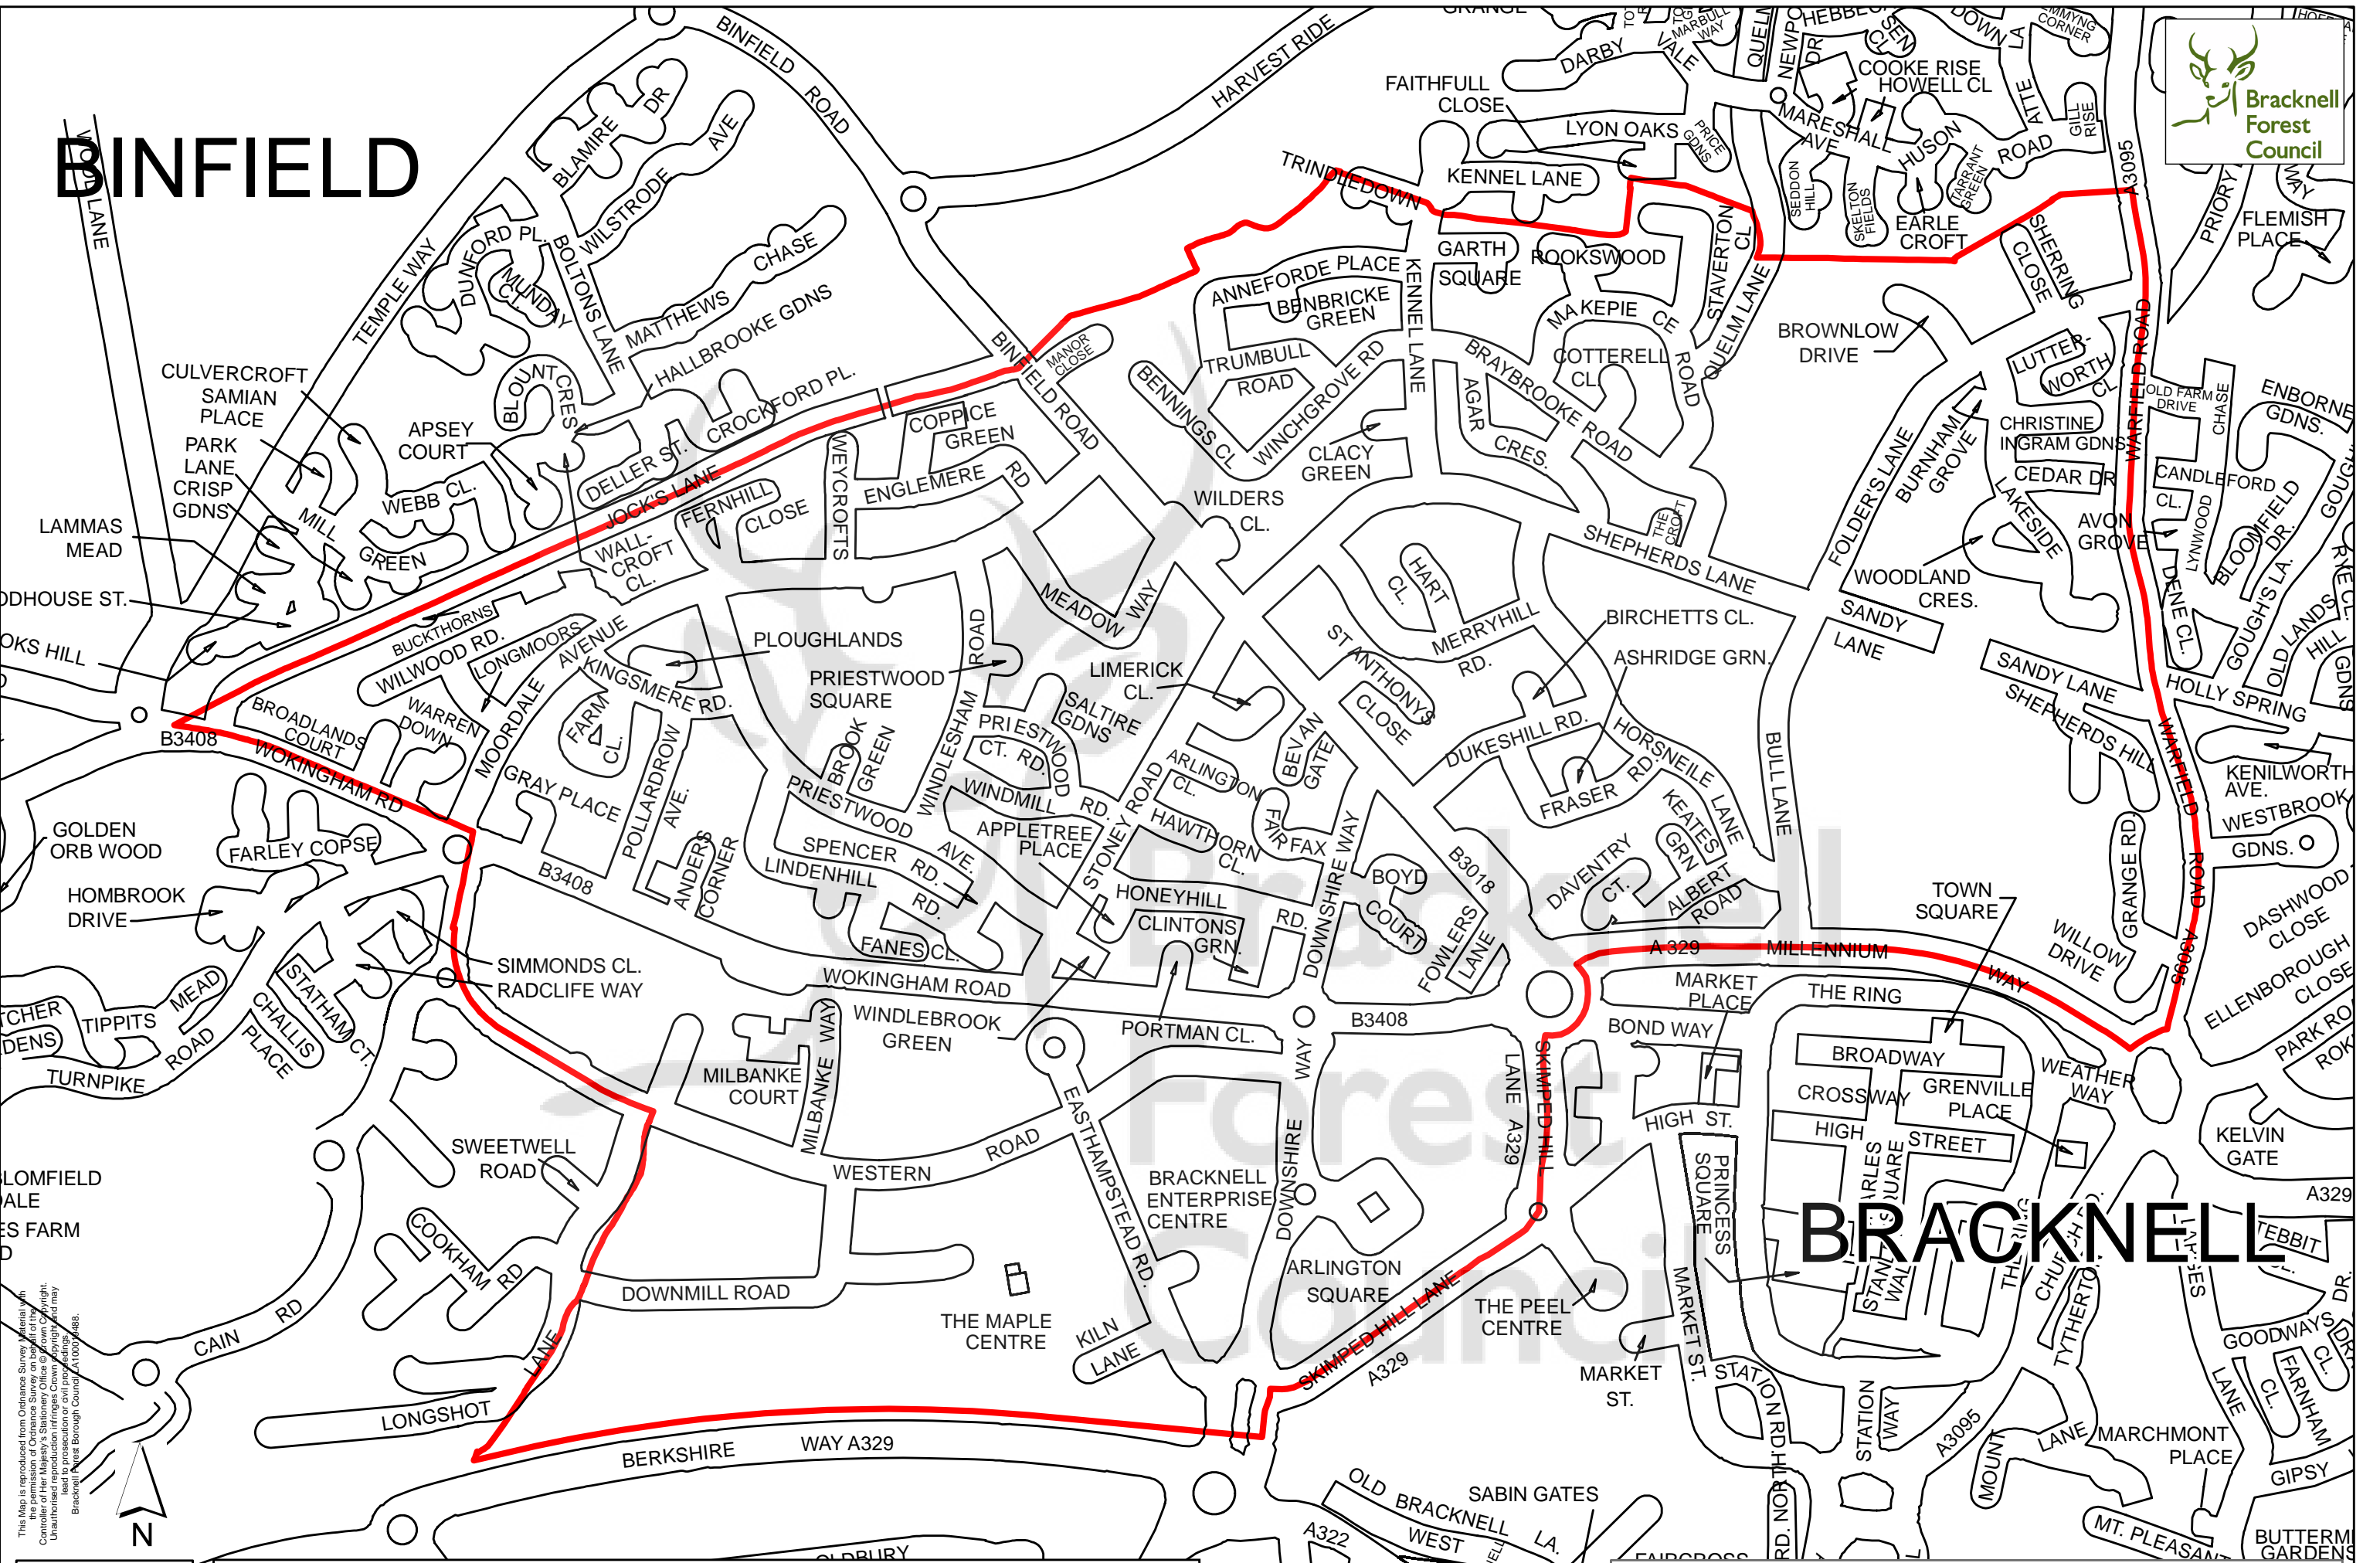

BINFIELD

BRACKNELL

Priestwood and Garth Ward