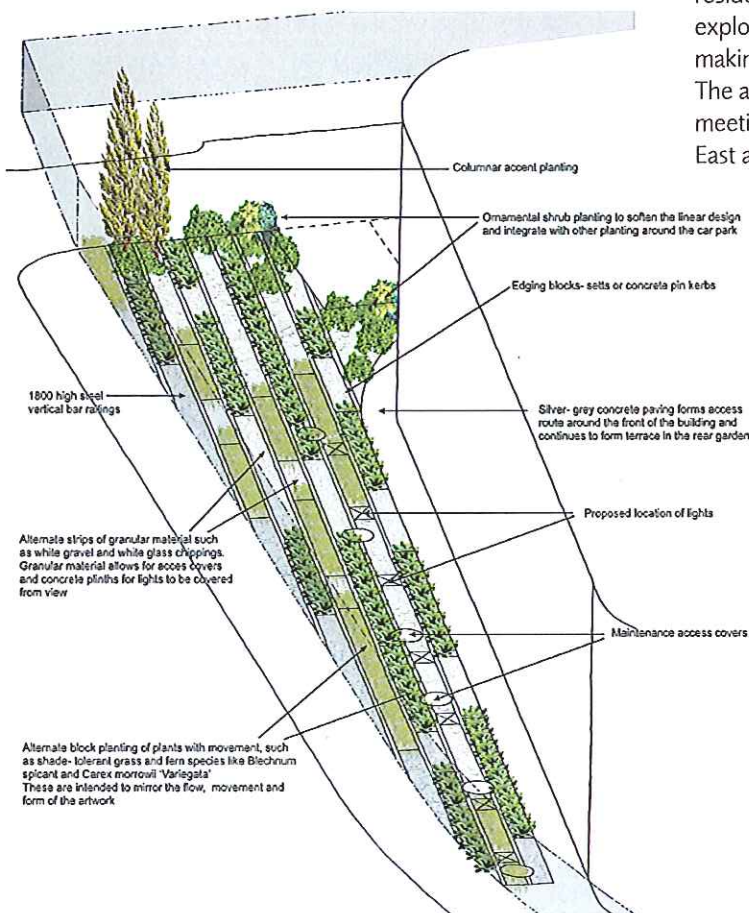

Look Ahead | Arts Programme

HOUSING AND CARE

Rainforest Walk, Bracknell Forest Borough Council, 2002-04

For Look Ahead's new project for homeless young people in Bracknell, artist Esther Rolinson has worked with architects Prior Manton Tuke Powell designing a light work for the building. Rolinson was selected with involvement from local residents. The artist and architects undertook a residency at neighbouring Foxhill Primary School with Year 5 students exploring the design of the building and ideas of home and community, making links with art, design and citizenship in the National Curriculum. The artist and architects designs have been show at residents consultation meetings. The programme is supported by Arts Council England, South East and from the capital costs of the building scheme.

Students from Foxhill Primary School re-named Rainforest Walk
Photo: Stewart Turkington

PONDMOOR ROAD LANDSCAPE

PRELIMINARY SKETCH SCHEME PROPOSAL FOR
LANDSCAPE TREATMENT TO FRONT OF BUILDING

2415/SK/001 SCALE 1:100 AUGUST 2003

Design for landscape for Rainforest Walk, LB Landscape Architecture

Look Ahead | Public art commissions

HOUSING AND CARE

**Rainforest Walk,
Bracknell Forest
District Council, 2004**

Young people from Rainforest Walk discuss designs for the commission with Esther Rolinson
Photo: Ian Craig

'Air Wave' was created by Esther Rolinson for Look Ahead's new project for young people in Bracknell. The acrylic panels of the art work seem part of the architecture of the building, while at night they emit a glow. Rolinson was selected with local residents. As part of the project the artist and architects Prior Manton Tuke Powell undertook a residency at neighbouring Fox Hill Primary School making links with art, design and citizenship in the National Curriculum. Rolinson has discussed her commission with young people and staff at Rainforest Walk and local people.