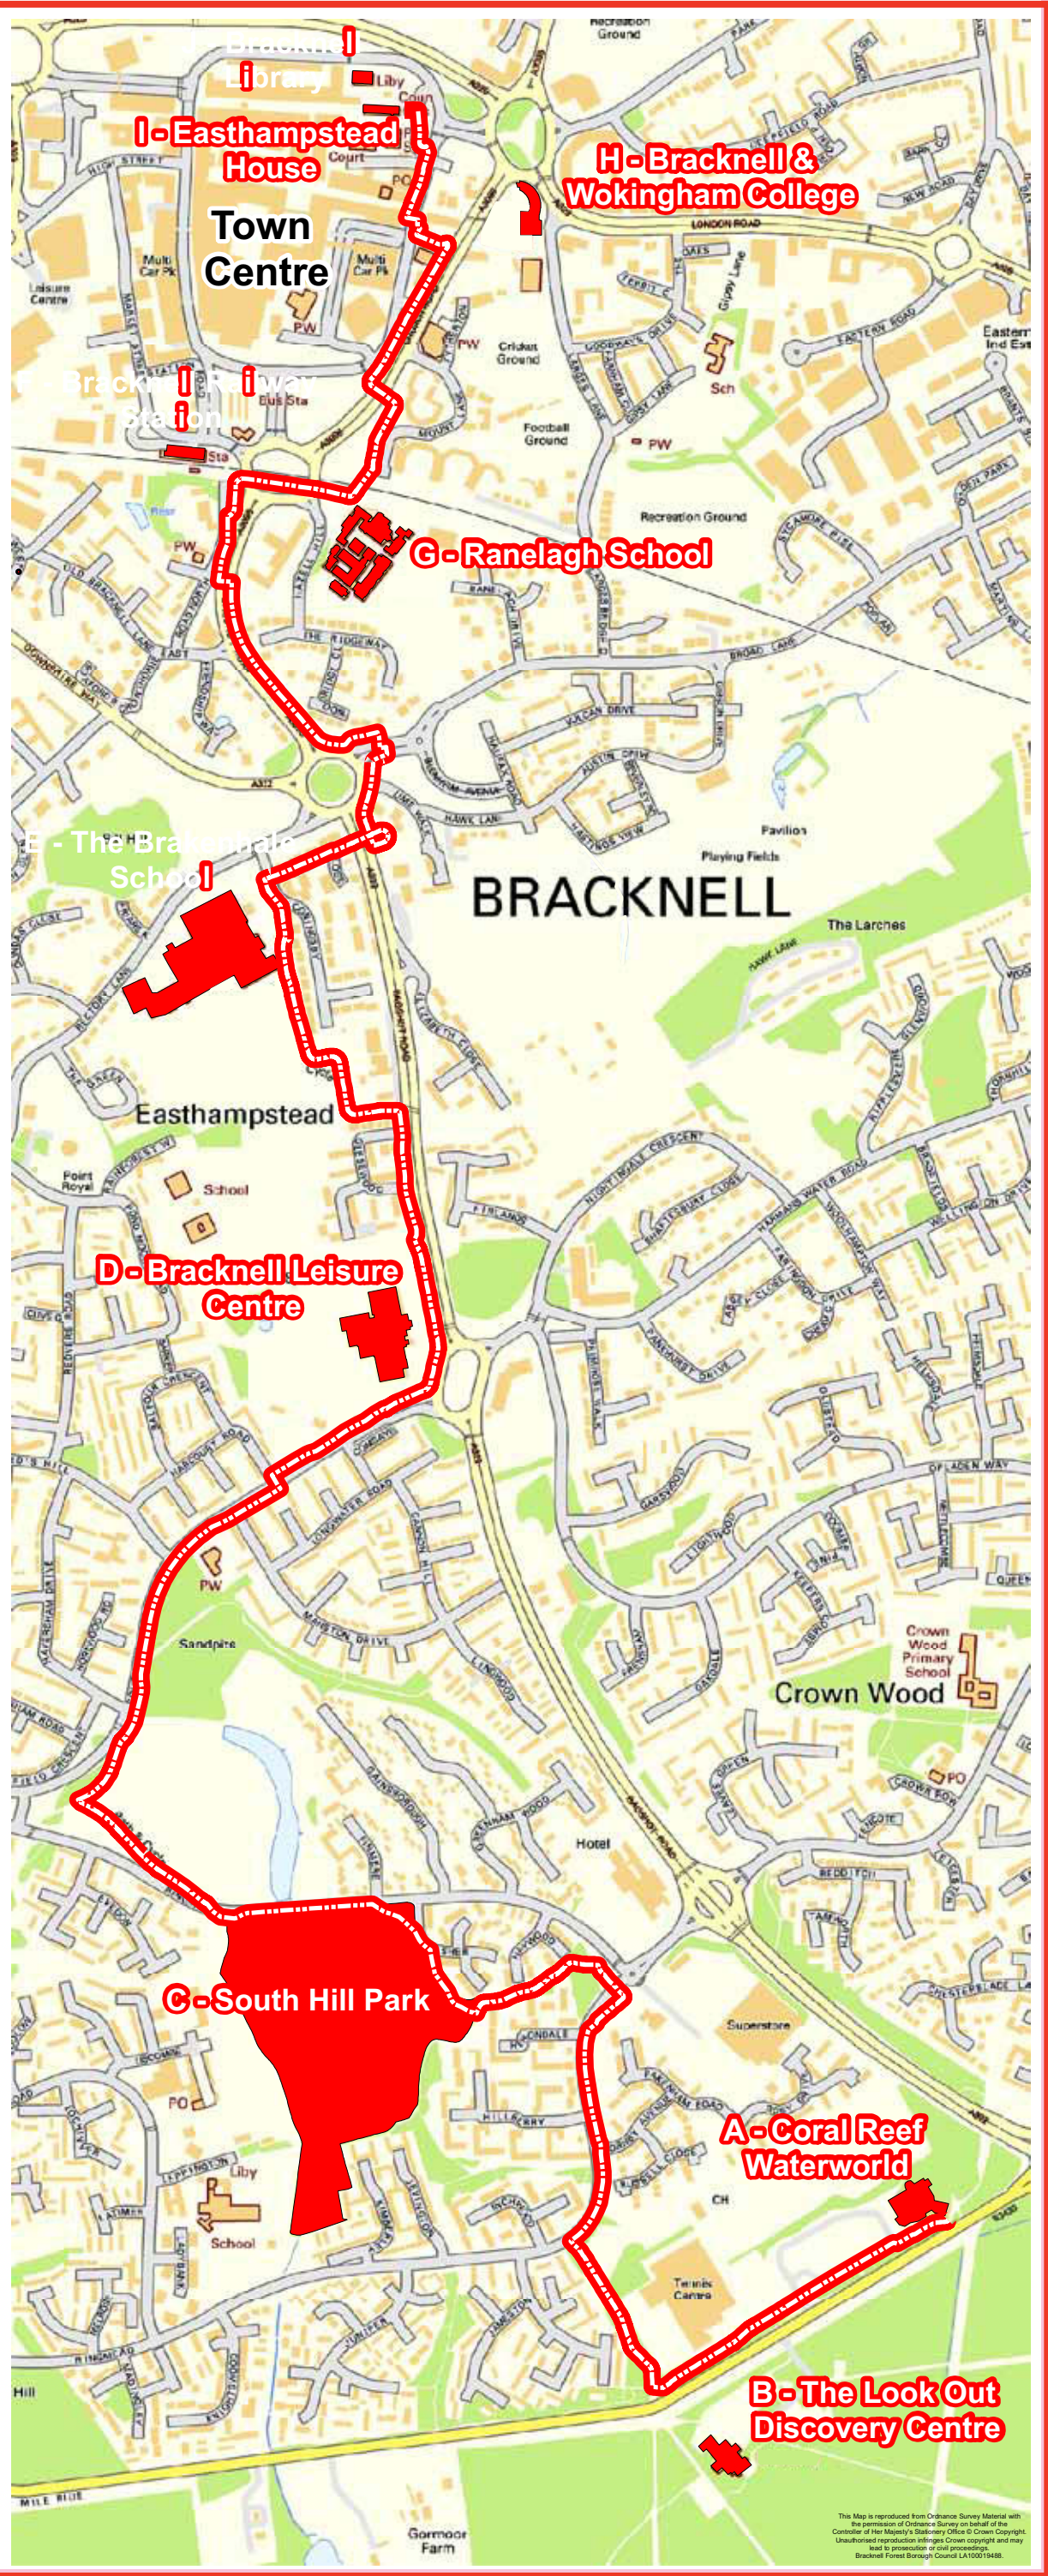

The Brakenhale School

Ranelagh School

South Hill Park

Bracknell & Wokingham College

Be Excited...

- Wild Water Rapids
- 3 Giant Water Slides
- Pirate Ship
- Spa Pools
- Sauna World

01344 862525

CORAL REEF WATERWORLD