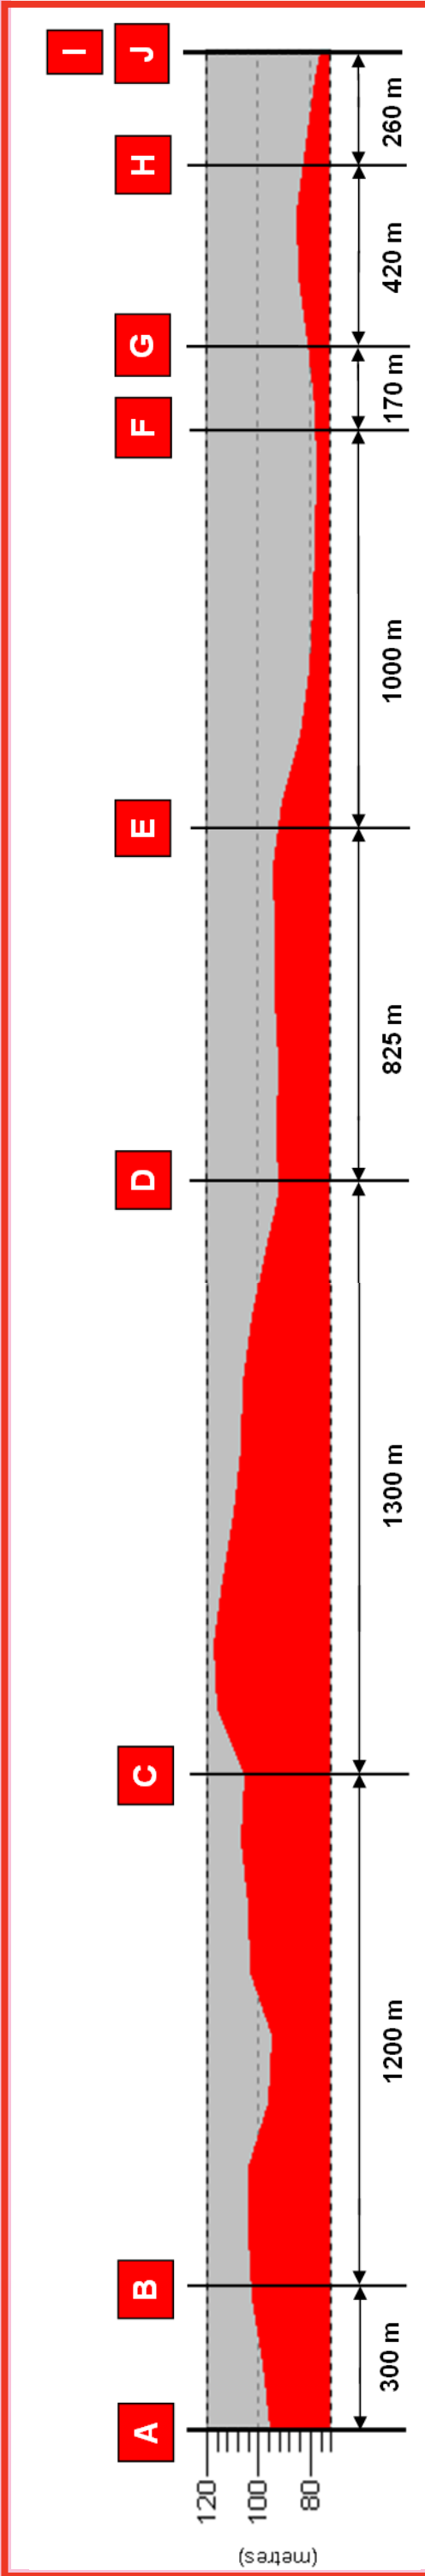

The Brakenhale School

Ranelagh School

South Hill Park

Bracknell & Wokingham College

Be Excited...

- Wild Water Rapids
- 3 Giant Water Slides
- Pirate Ship
- Spa Pools
- Sauna World

01344 862525

CORAL REEF WATERWORLD

Be Amazed...

- Family Fun
- Science Exhibits
- Walks and Trails
- Discovery Mountain Bike Hire
- Picnic Area
- Coffee Shop

01344 354400

THE LOOK OUT DISCOVERY CENTRE

Be Fulfilled...

- 3 Swimming Pools
- 2 Sports Halls
- Sauna/Steam/Spa
- 90-station Gym
- Crèche