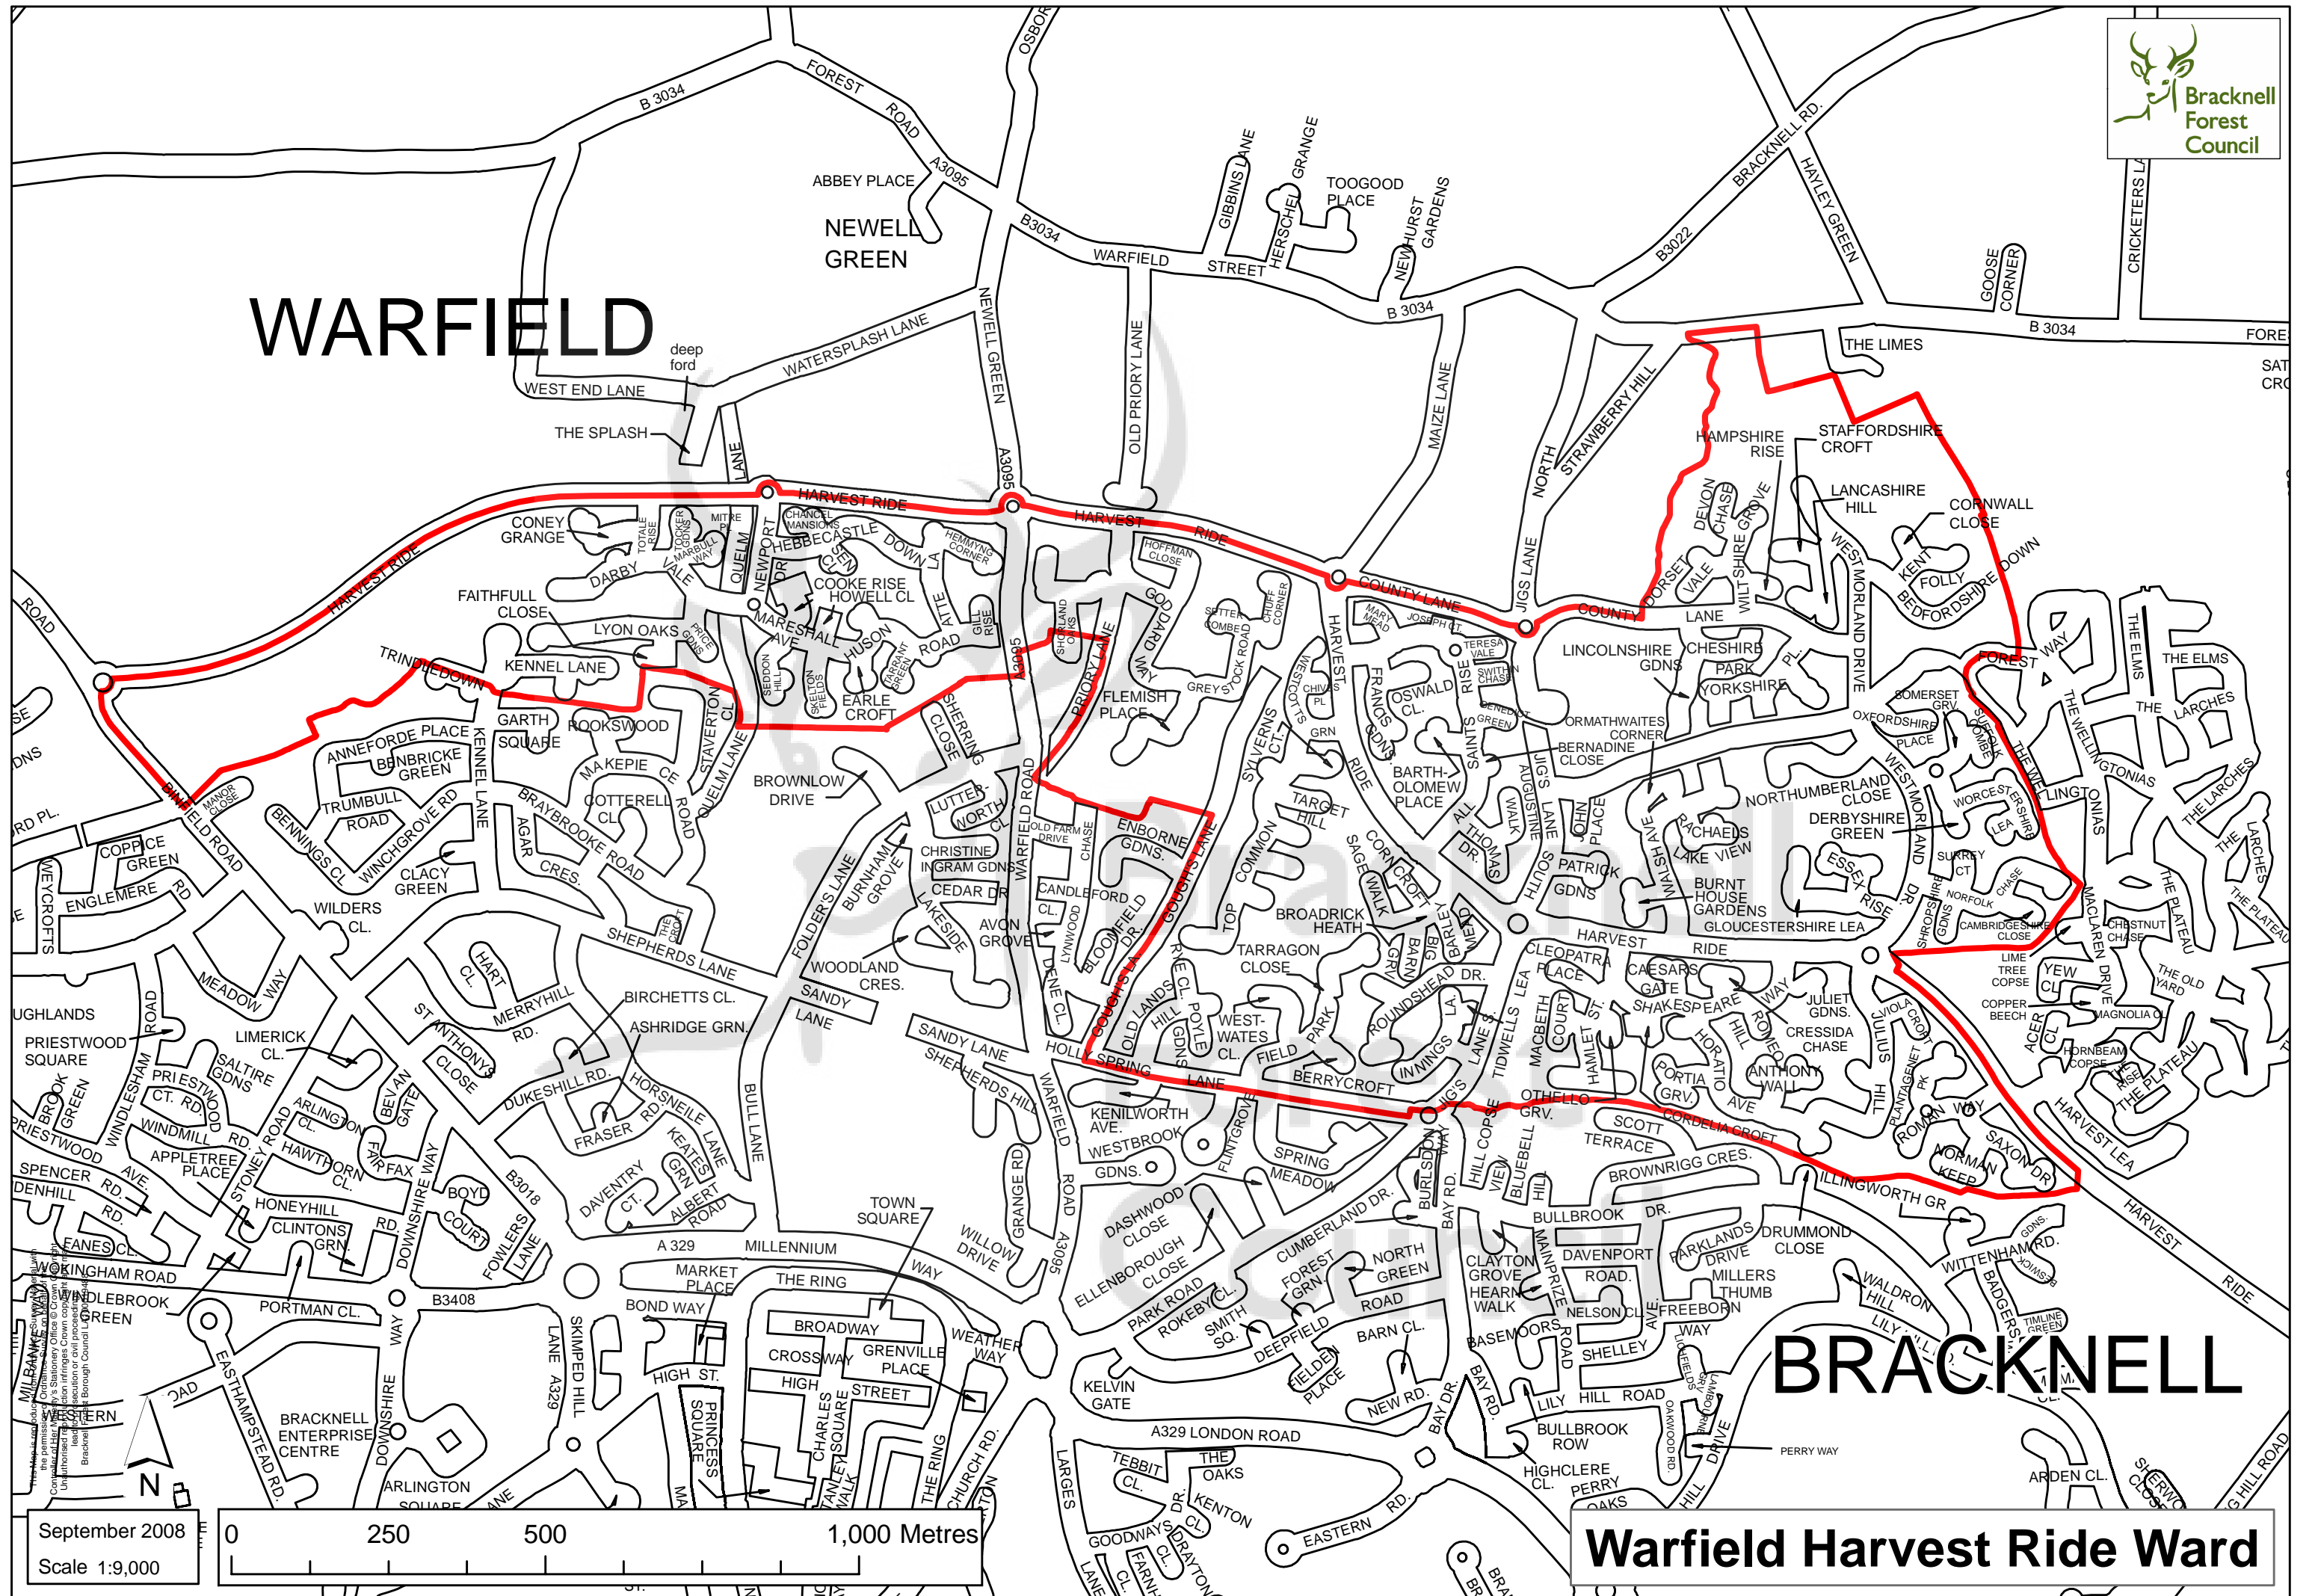

WARFIELD

BRACKNELL

Warfield Harvest Ride Ward

September 2008
Scale 1:9,000

MILBANKS
the permission of the Ordnance Survey and the
Crown copyright and all other rights reserved.
This information is for general information only.
It is not intended to be used for navigation or
any other purpose. It is not a substitute for a
proper map. It is not to be used for any
purpose for which it was not intended.
© Crown Copyright and Ordnance Survey
2008