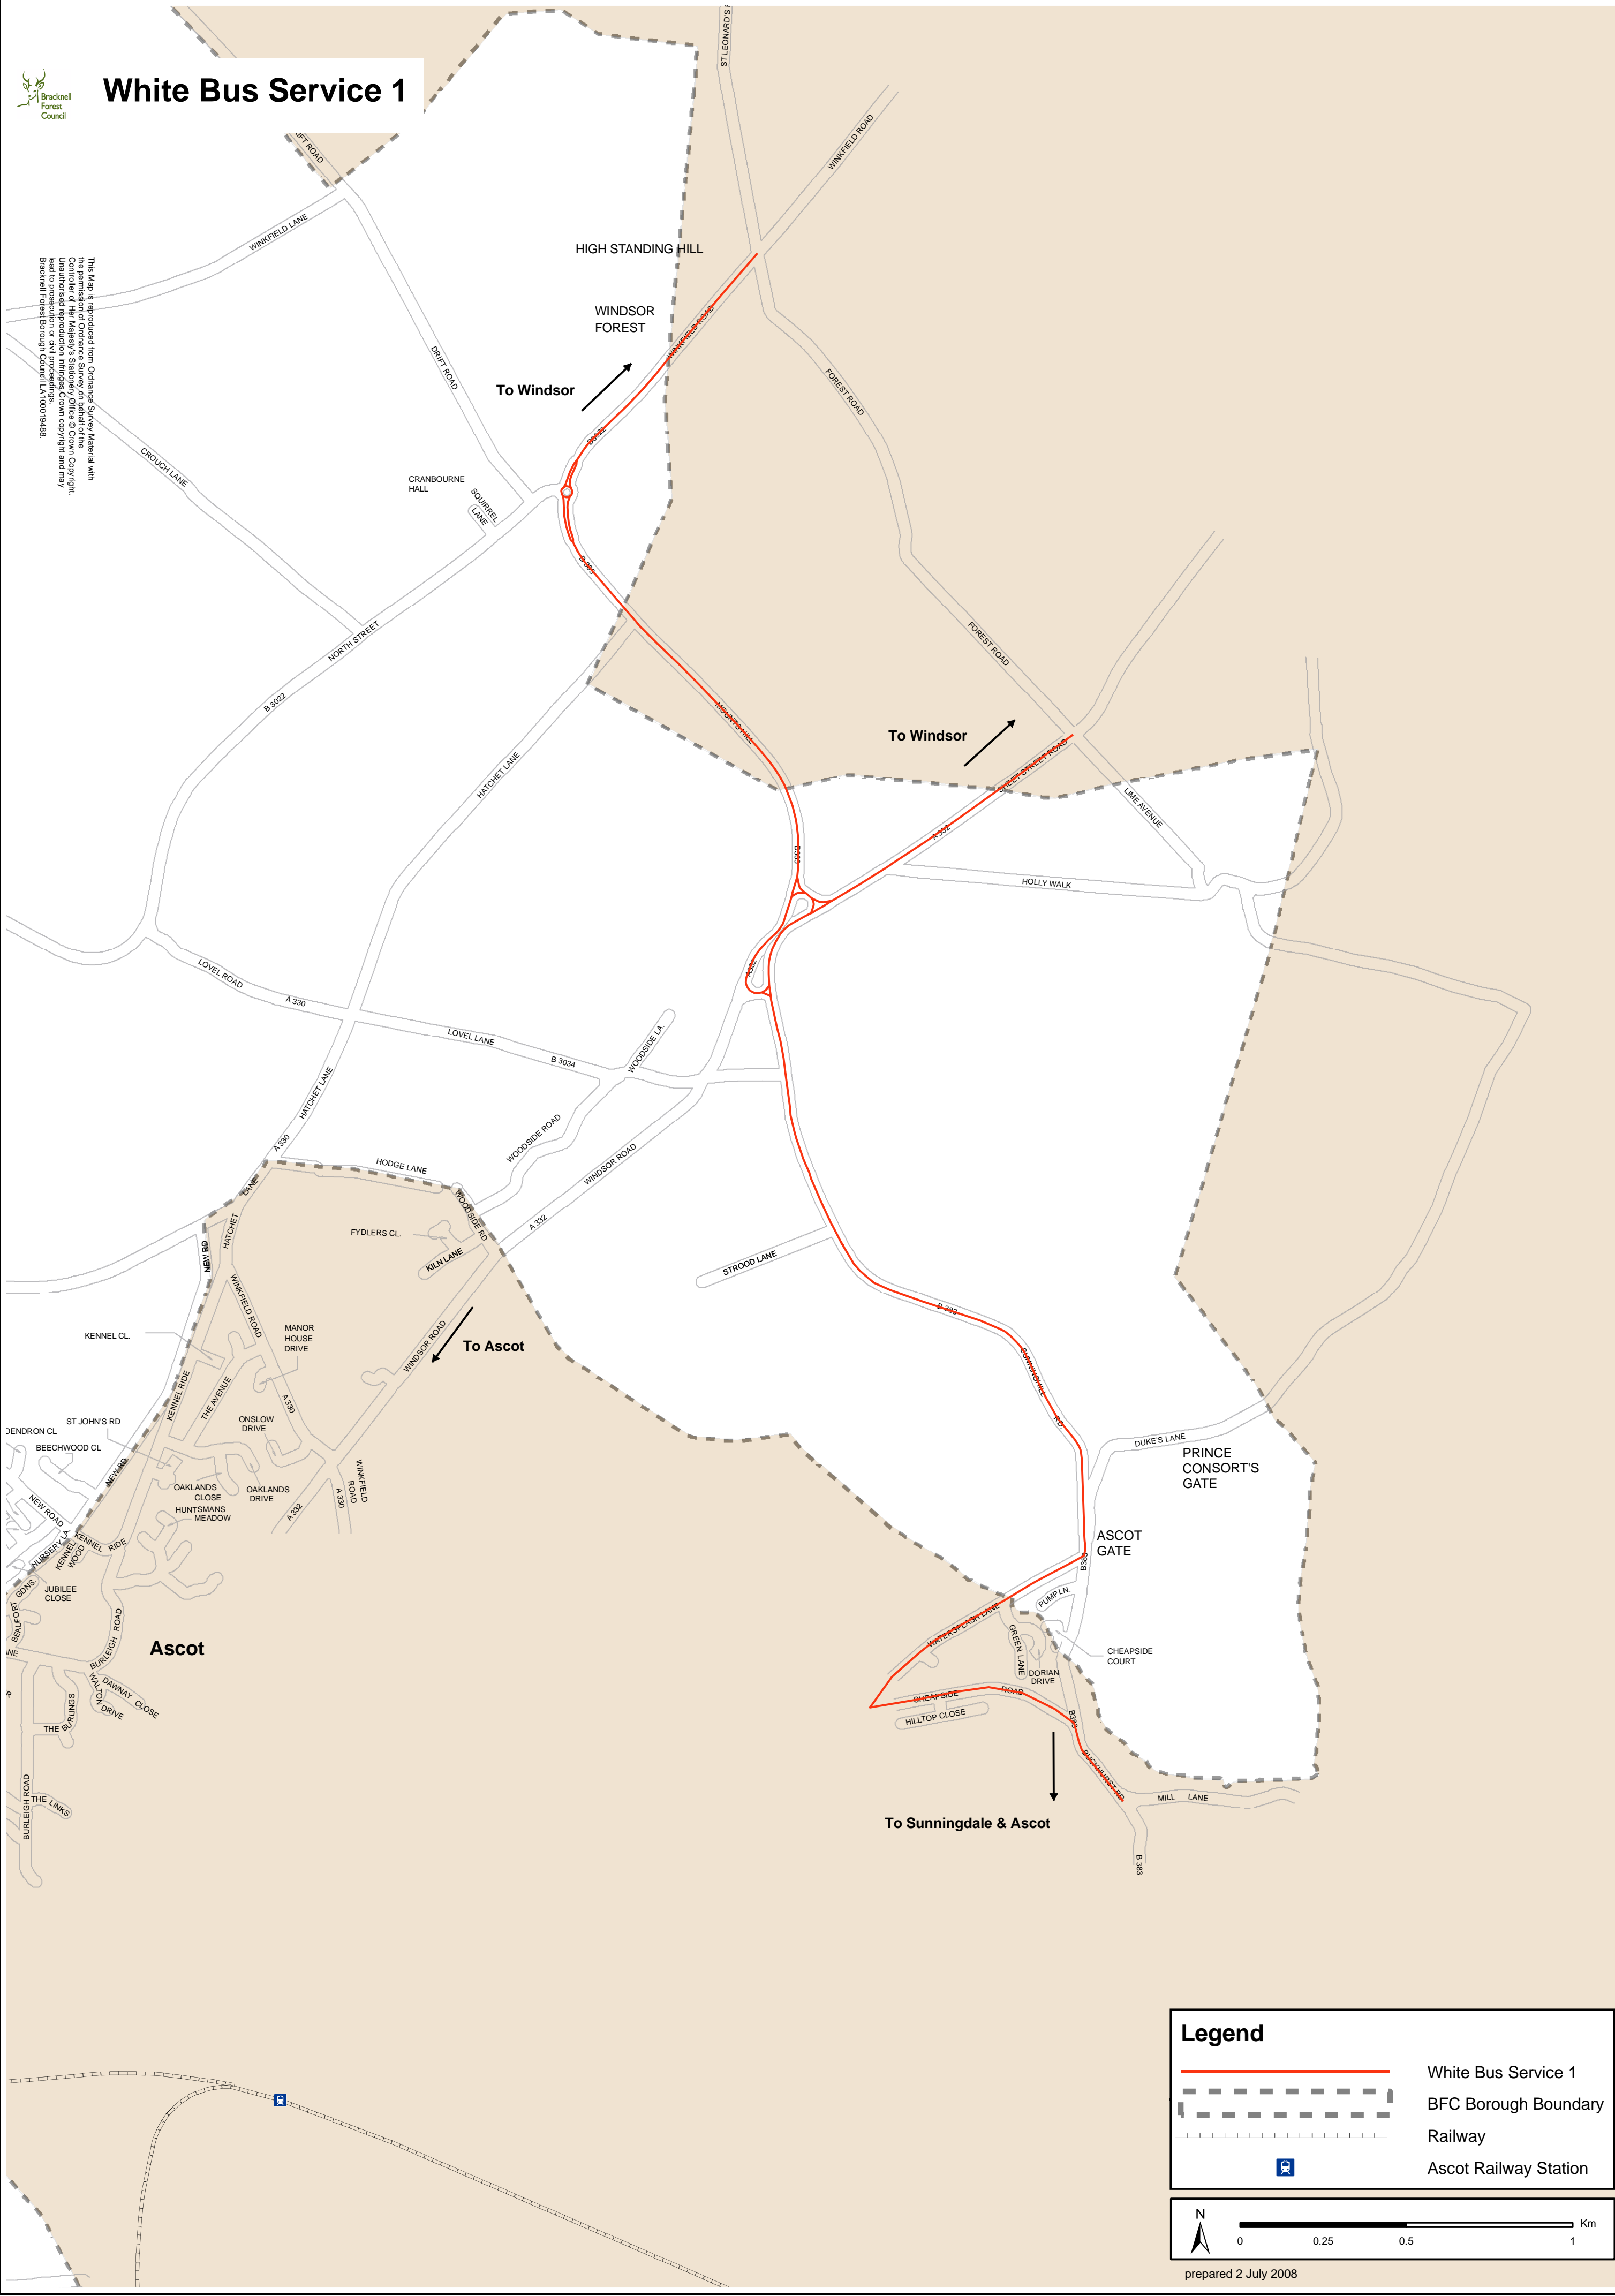

White Bus Service 1

Legend

- White Bus Service 1
- BFC Borough Boundary
- Railway
- Ascot Railway Station

prepared 2 July 2008