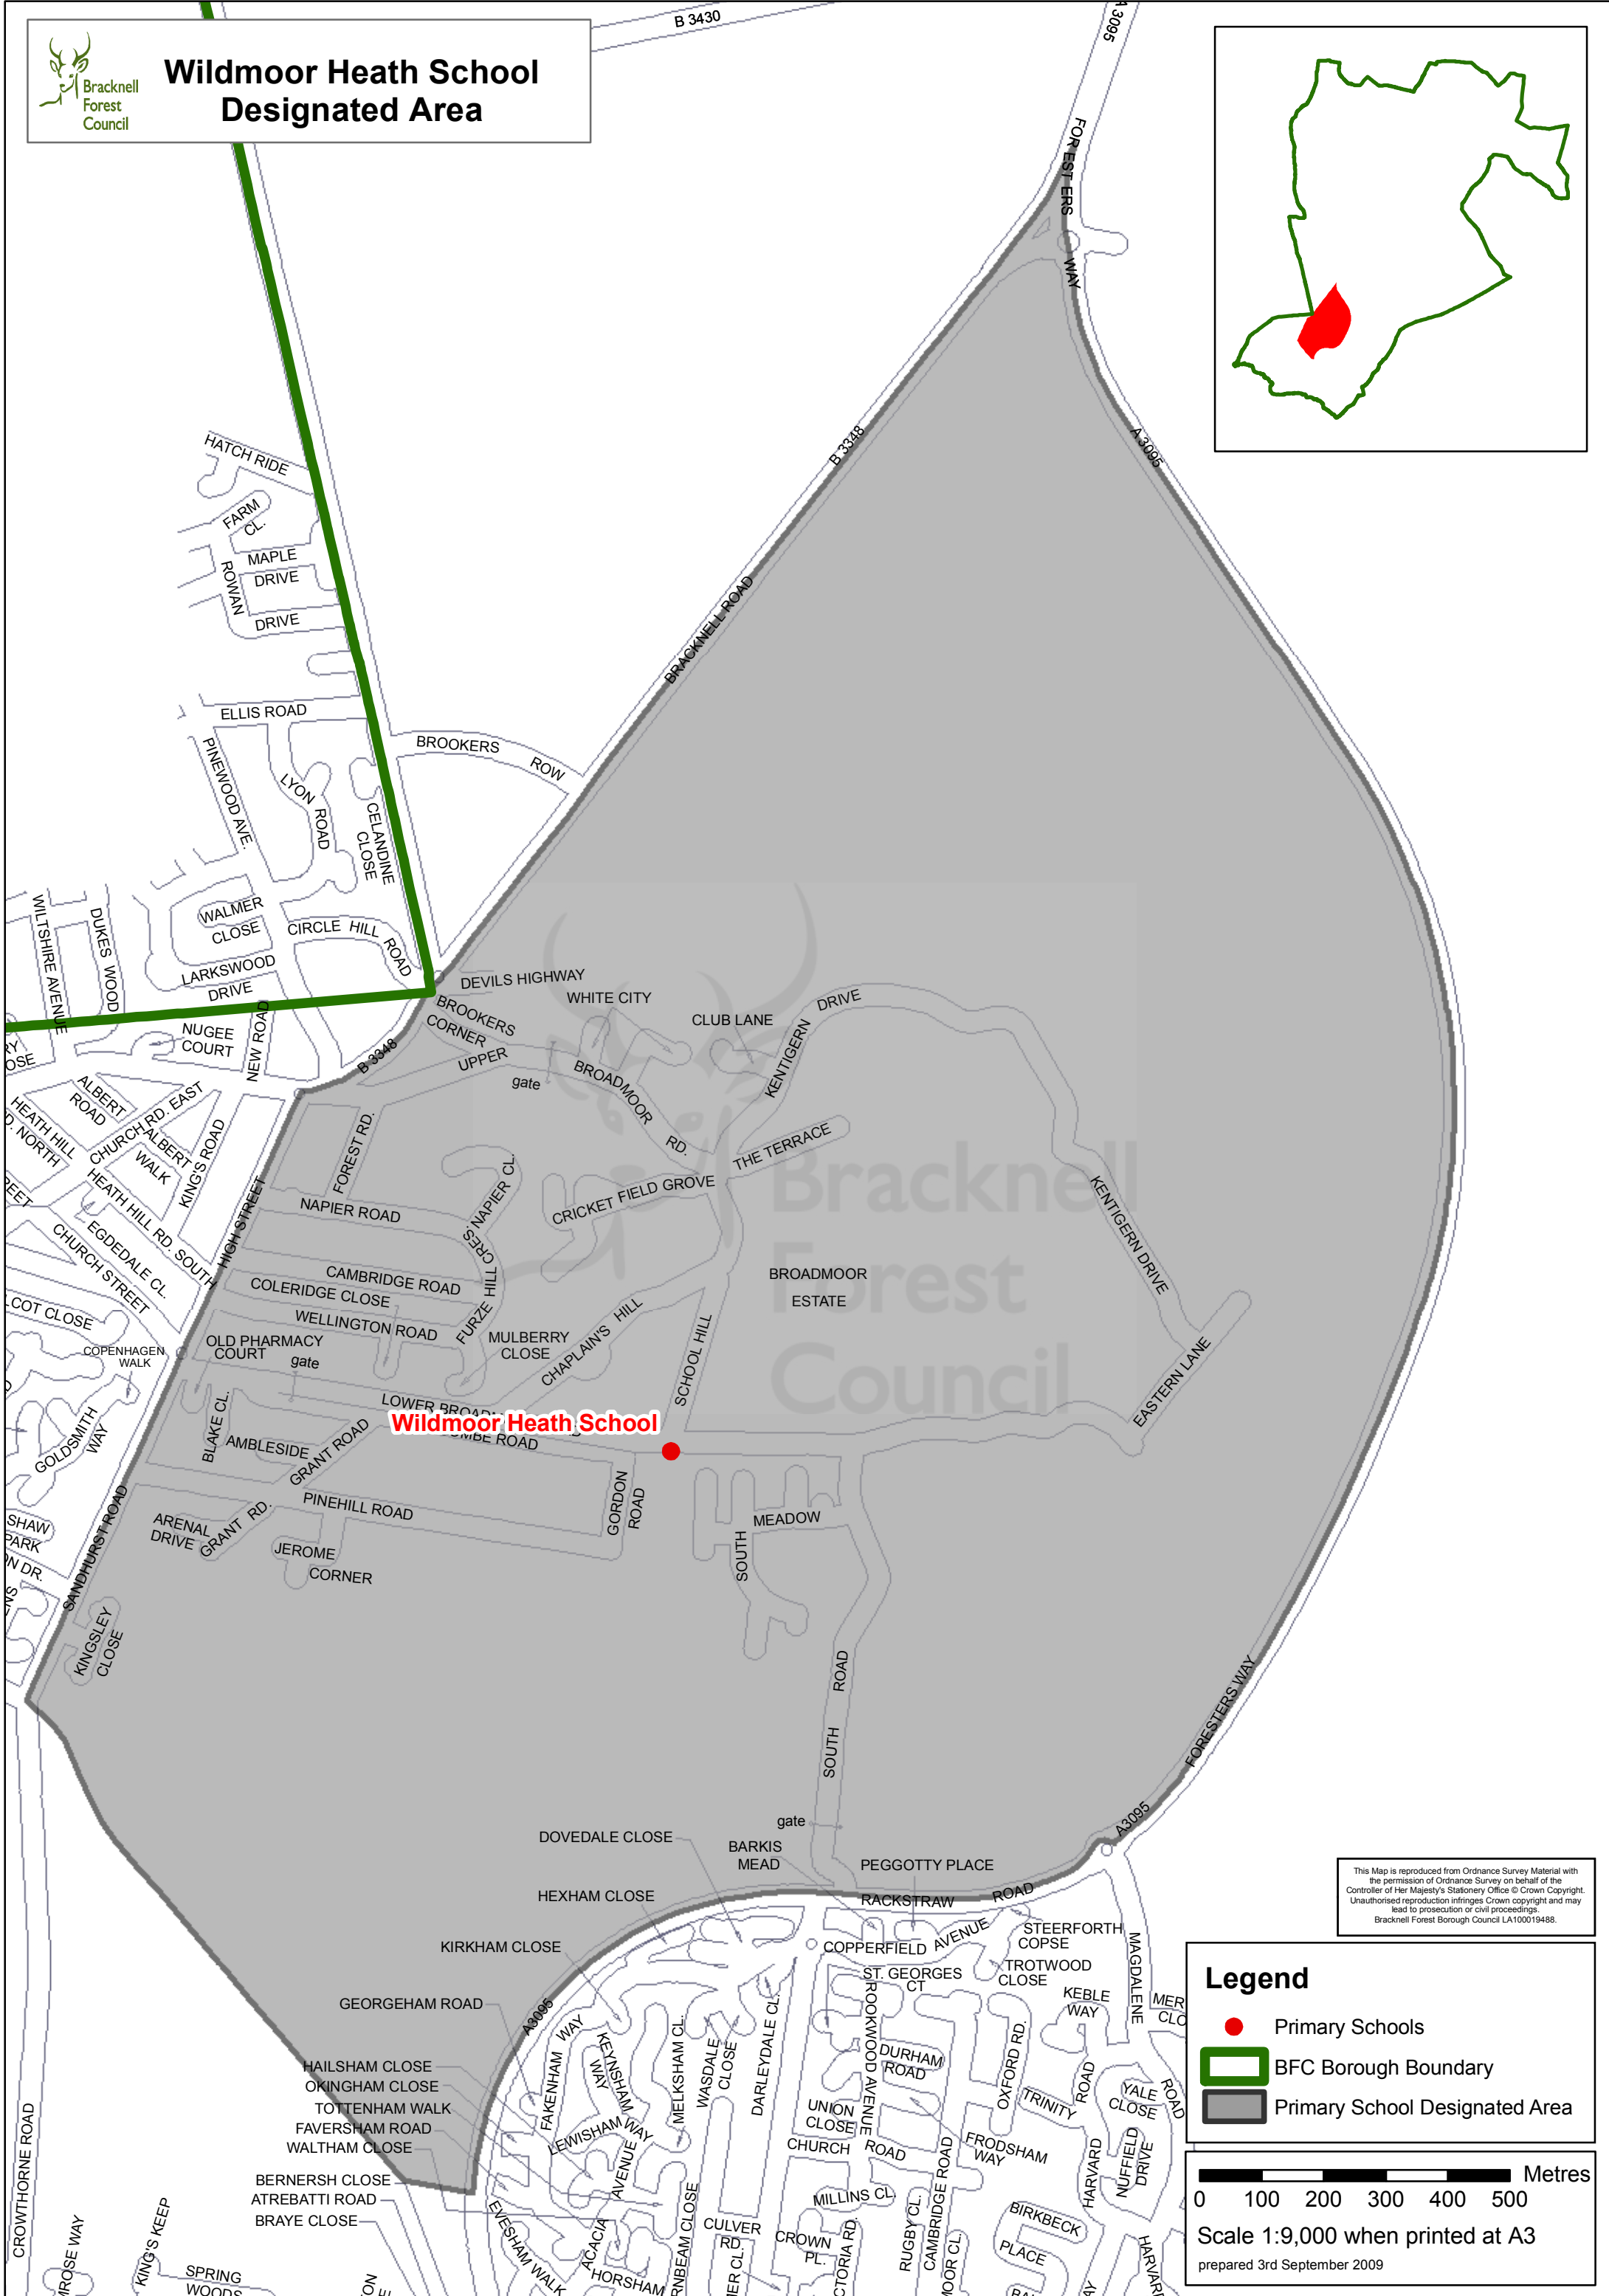

Wildmoor Heath School Designated Area

Legend

- Primary Schools
- ▭ BFC Borough Boundary
- ▭ Primary School Designated Area

0 100 200 300 400 500 Metres
Scale 1:9,000 when printed at A3
prepared 3rd September 2009