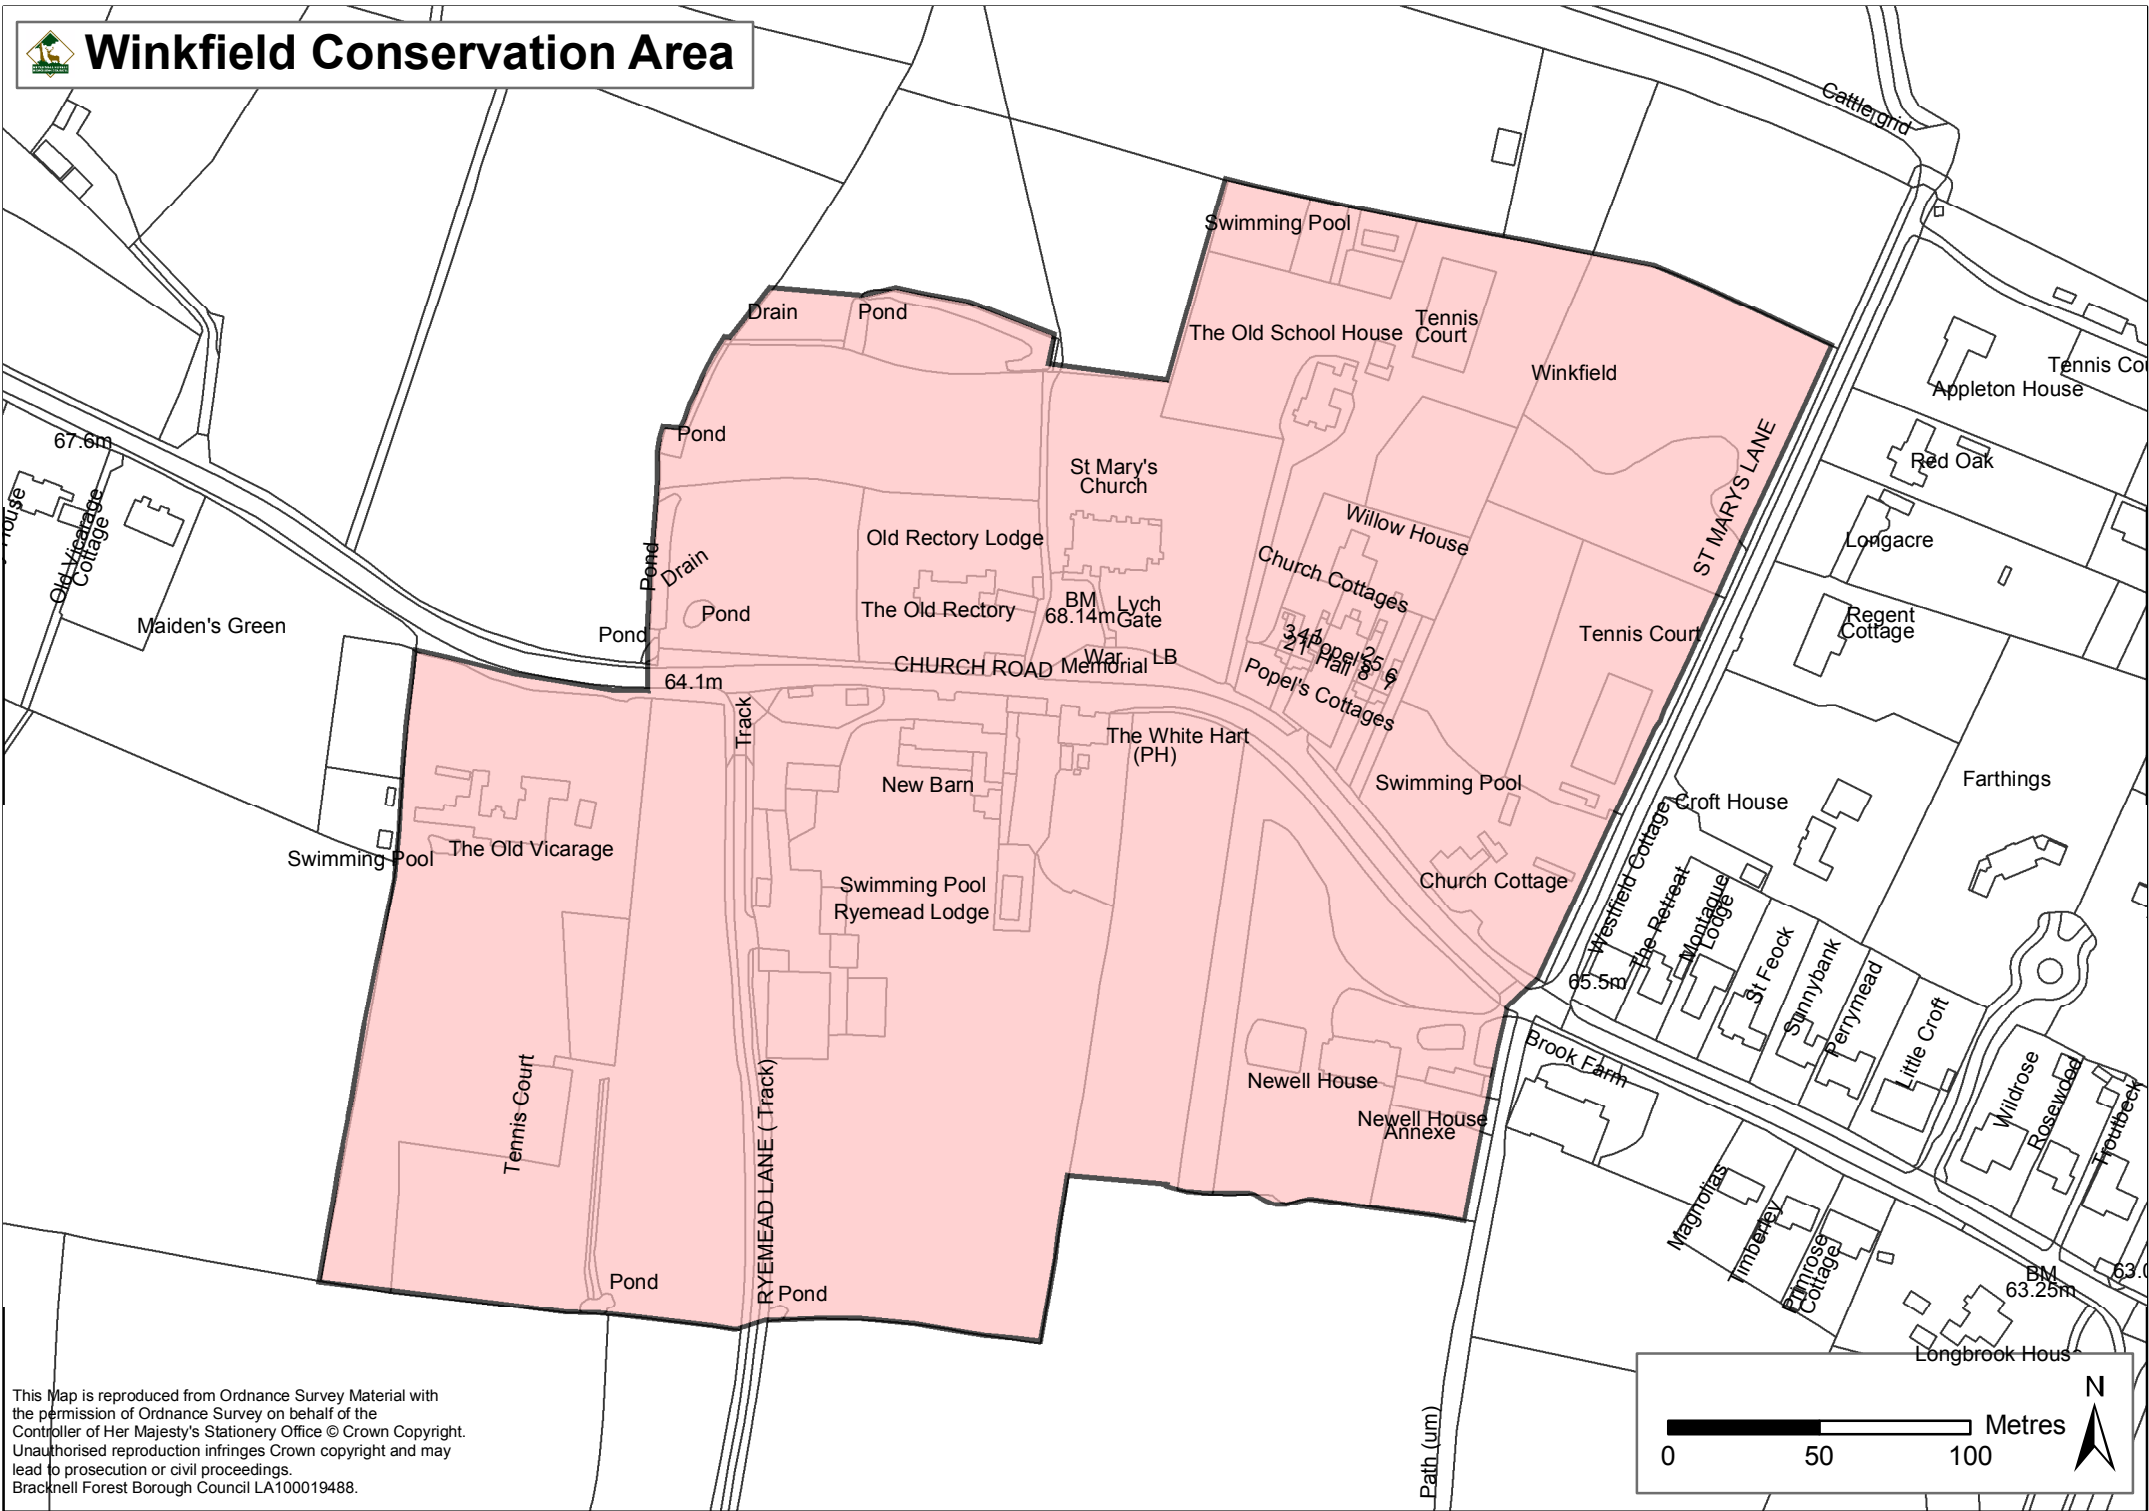

# Winkfield Conservation Area

This Map is reproduced from Ordnance Survey Material with the permission of Ordnance Survey on behalf of the Controller of Her Majesty's Stationery Office © Crown Copyright. Unauthorised reproduction infringes Crown copyright and may lead to prosecution or civil proceedings. Bracknell Forest Borough Council LA100019488.