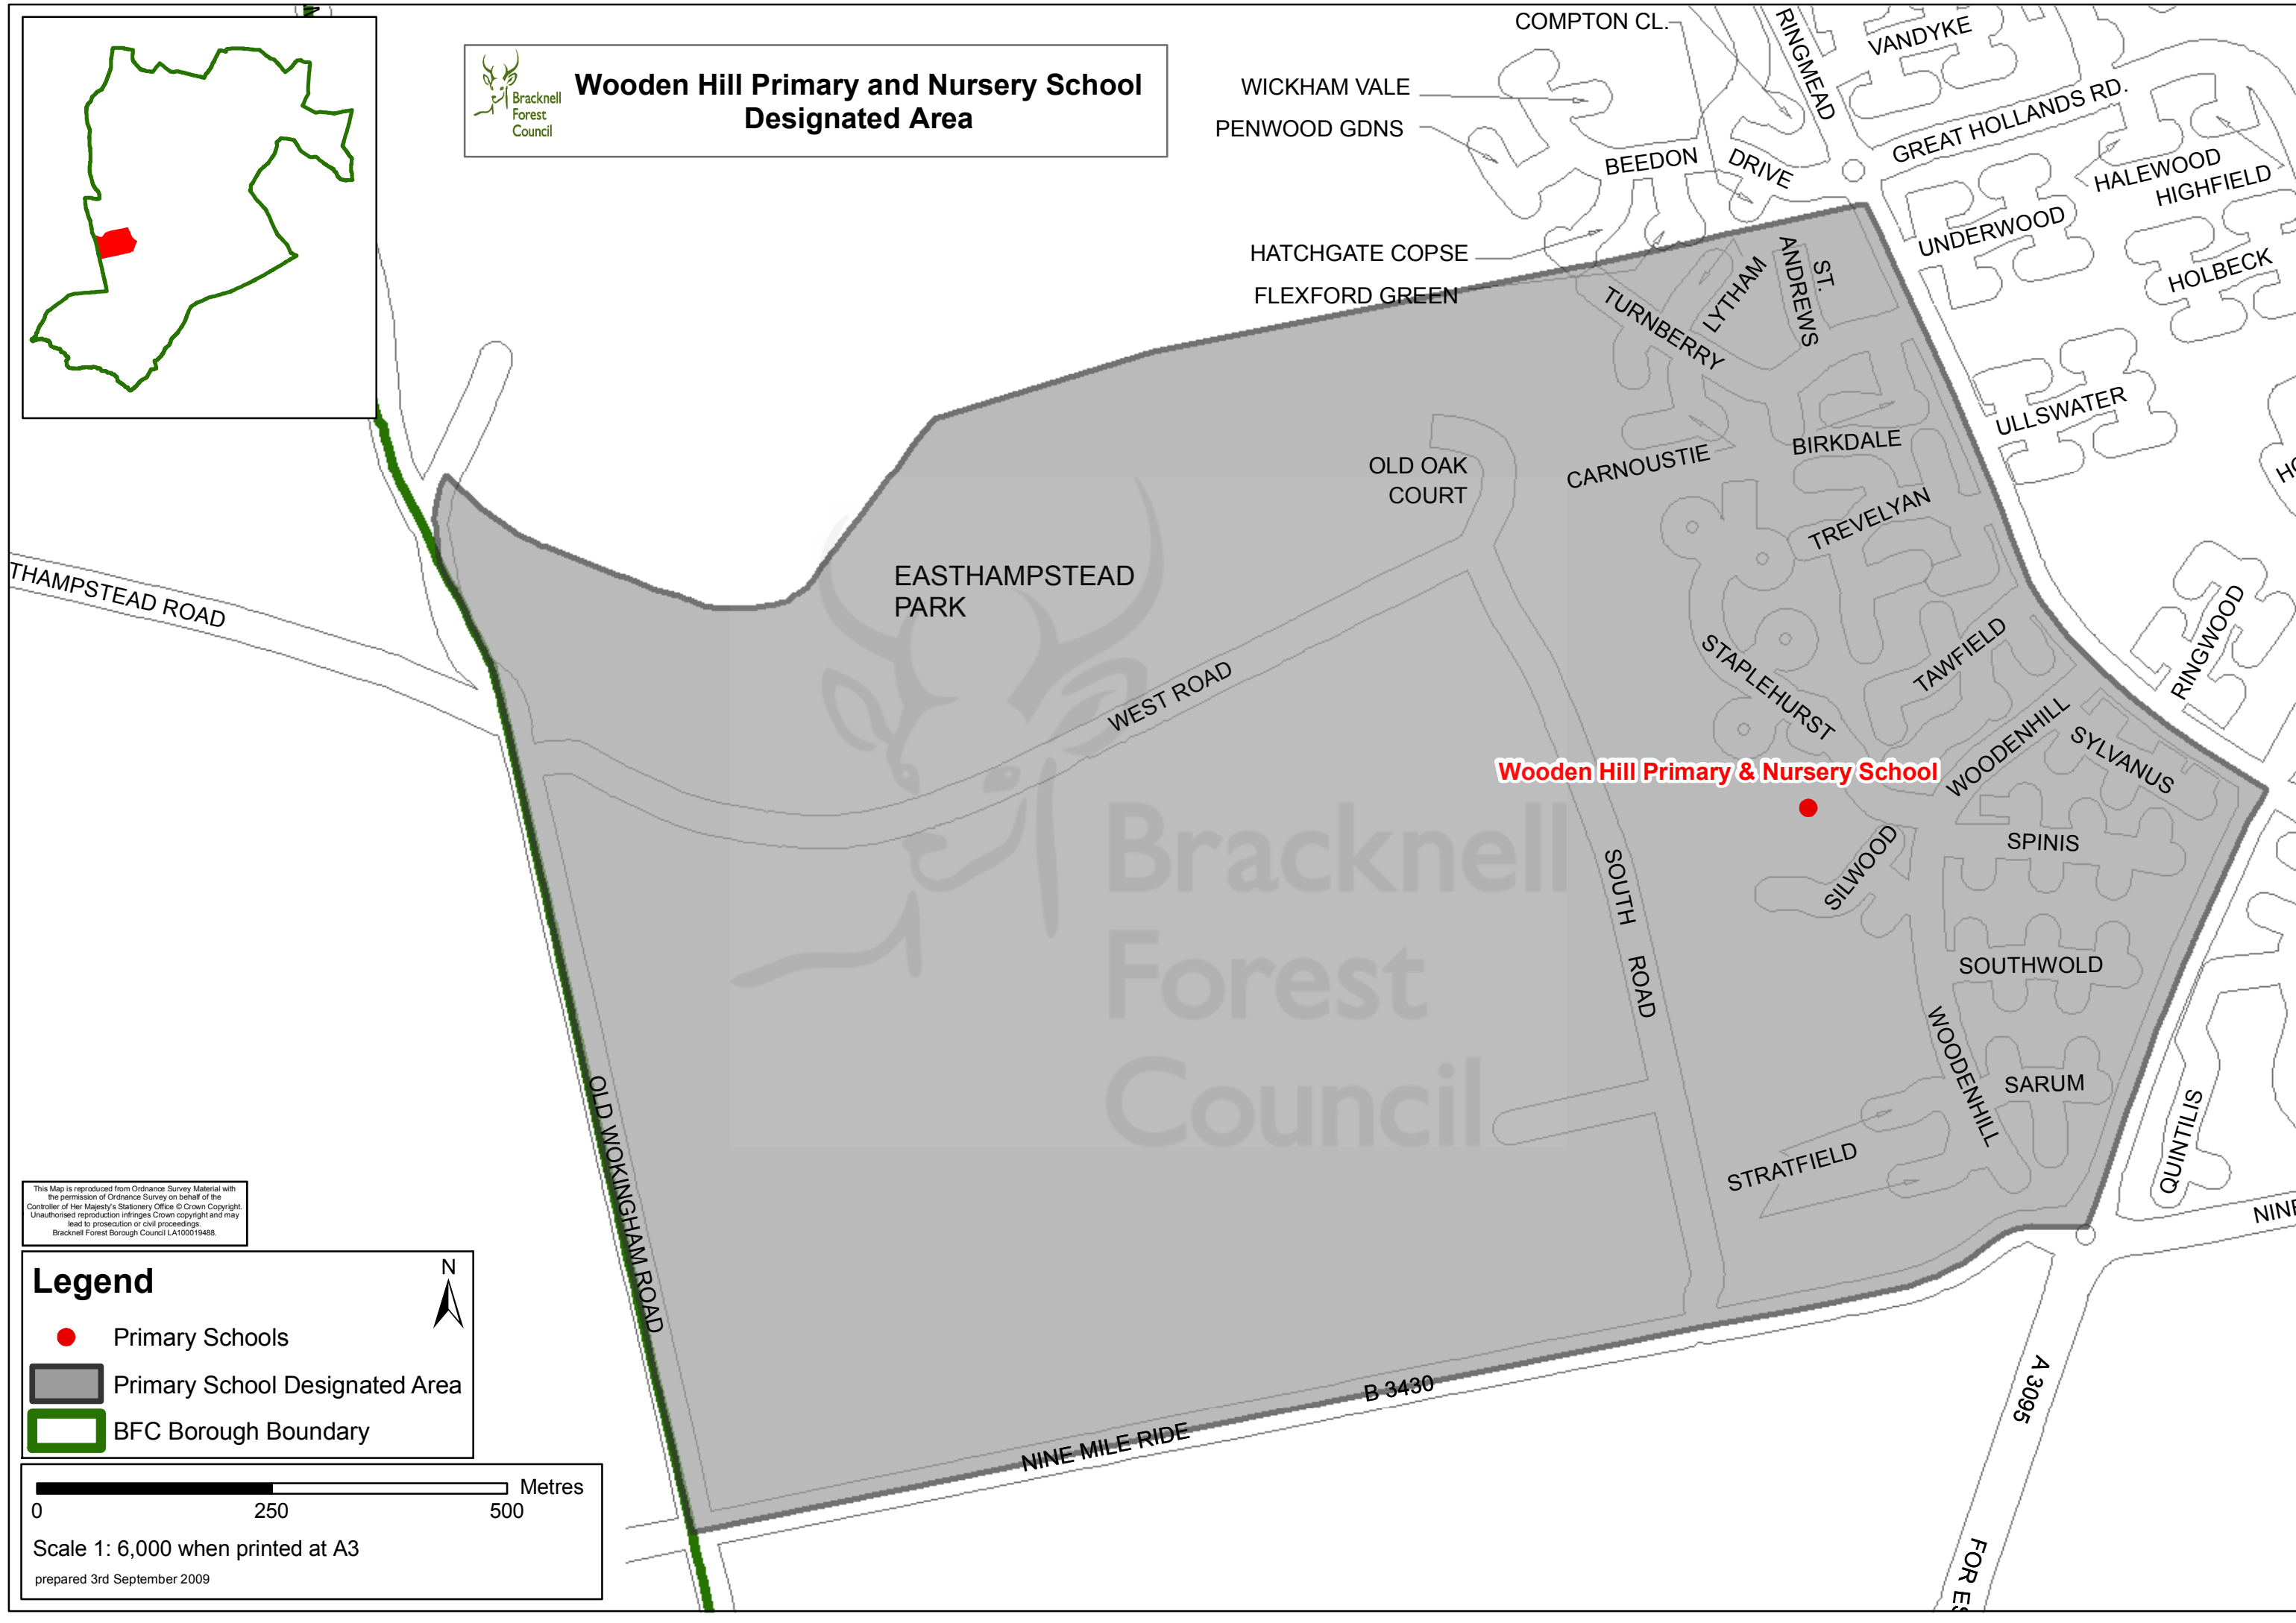

Wooden Hill Primary and Nursery School Designated Area

Legend

- Primary Schools
- Primary School Designated Area
- BFC Borough Boundary

Scale 1: 6,000 when printed at A3

prepared 3rd September 2009