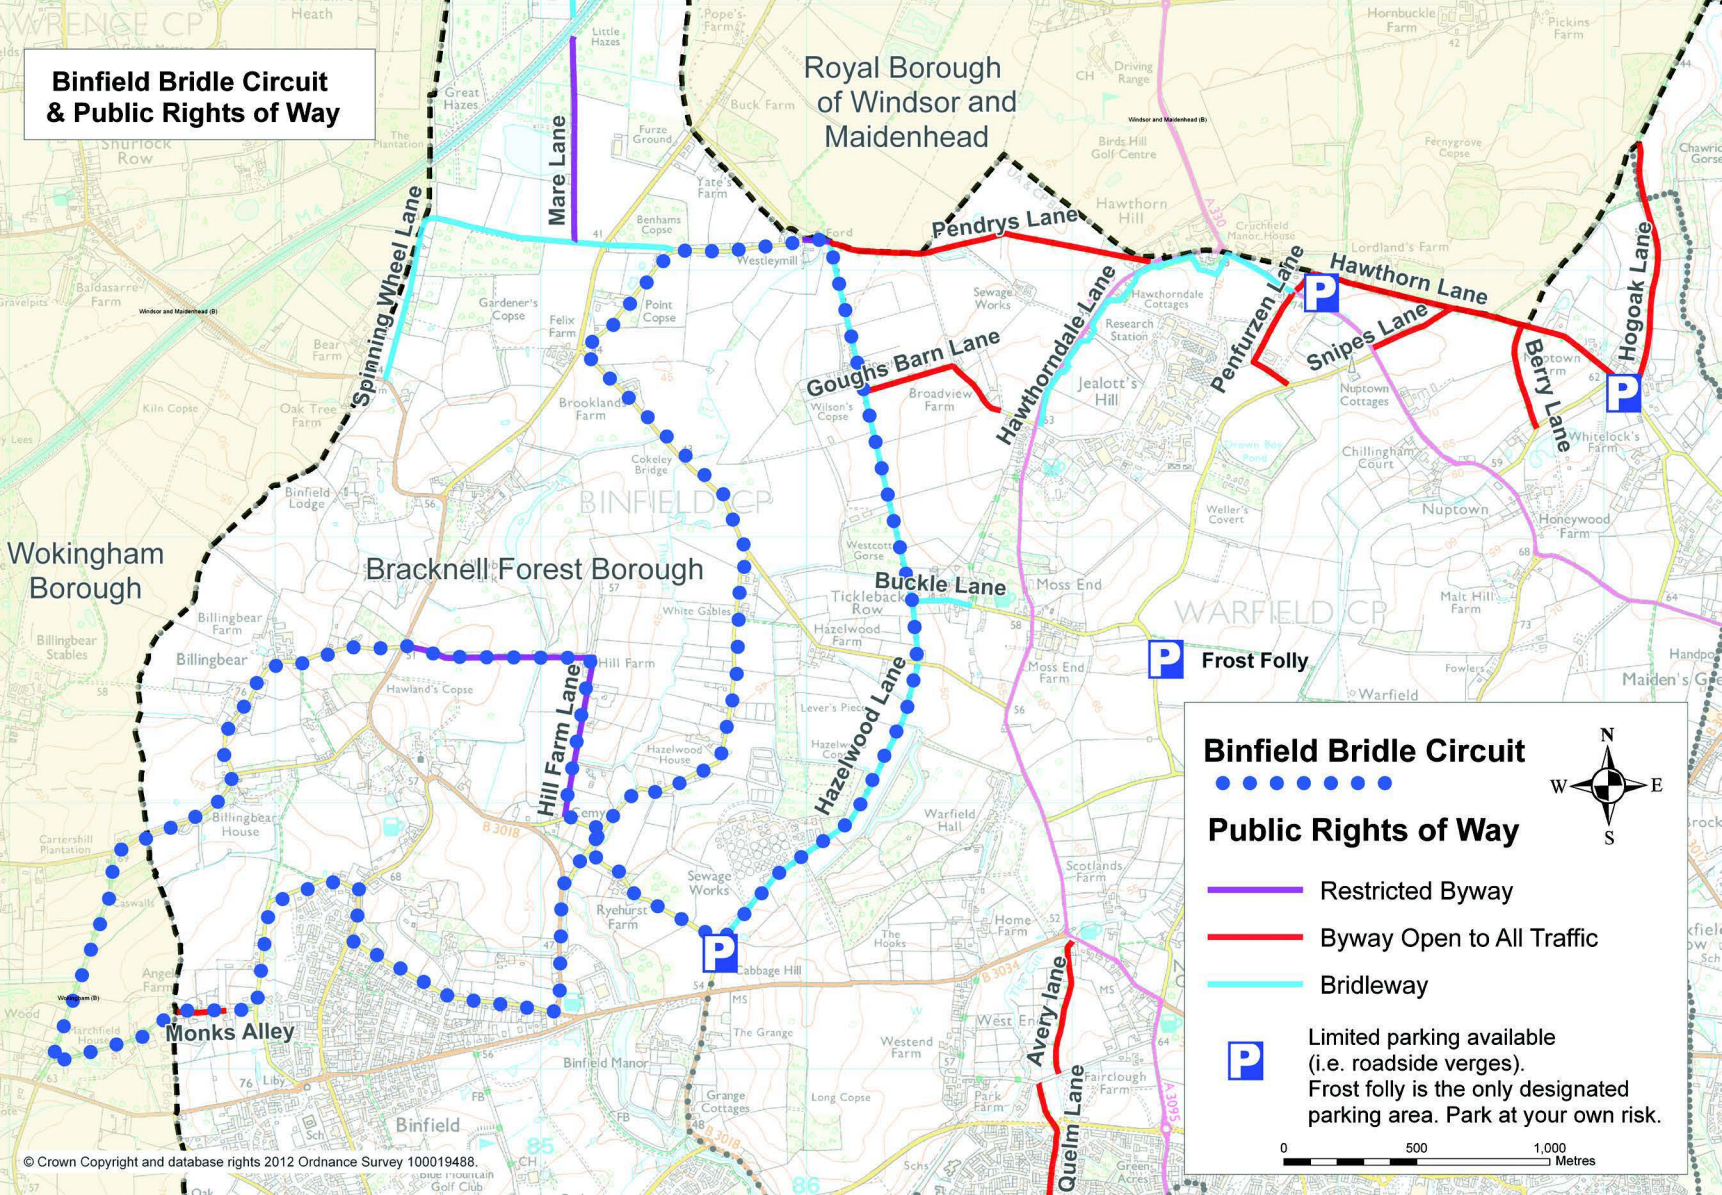

Binfield Bridle Circuit & Public Rights of Way

Binfield Bridle Circuit

Public Rights of Way

-  Restricted Byway
-  Byway Open to All Traffic
-  Bridleway

Limited parking available (i.e. roadside verges). Frost folly is the only designated parking area. Park at your own risk.