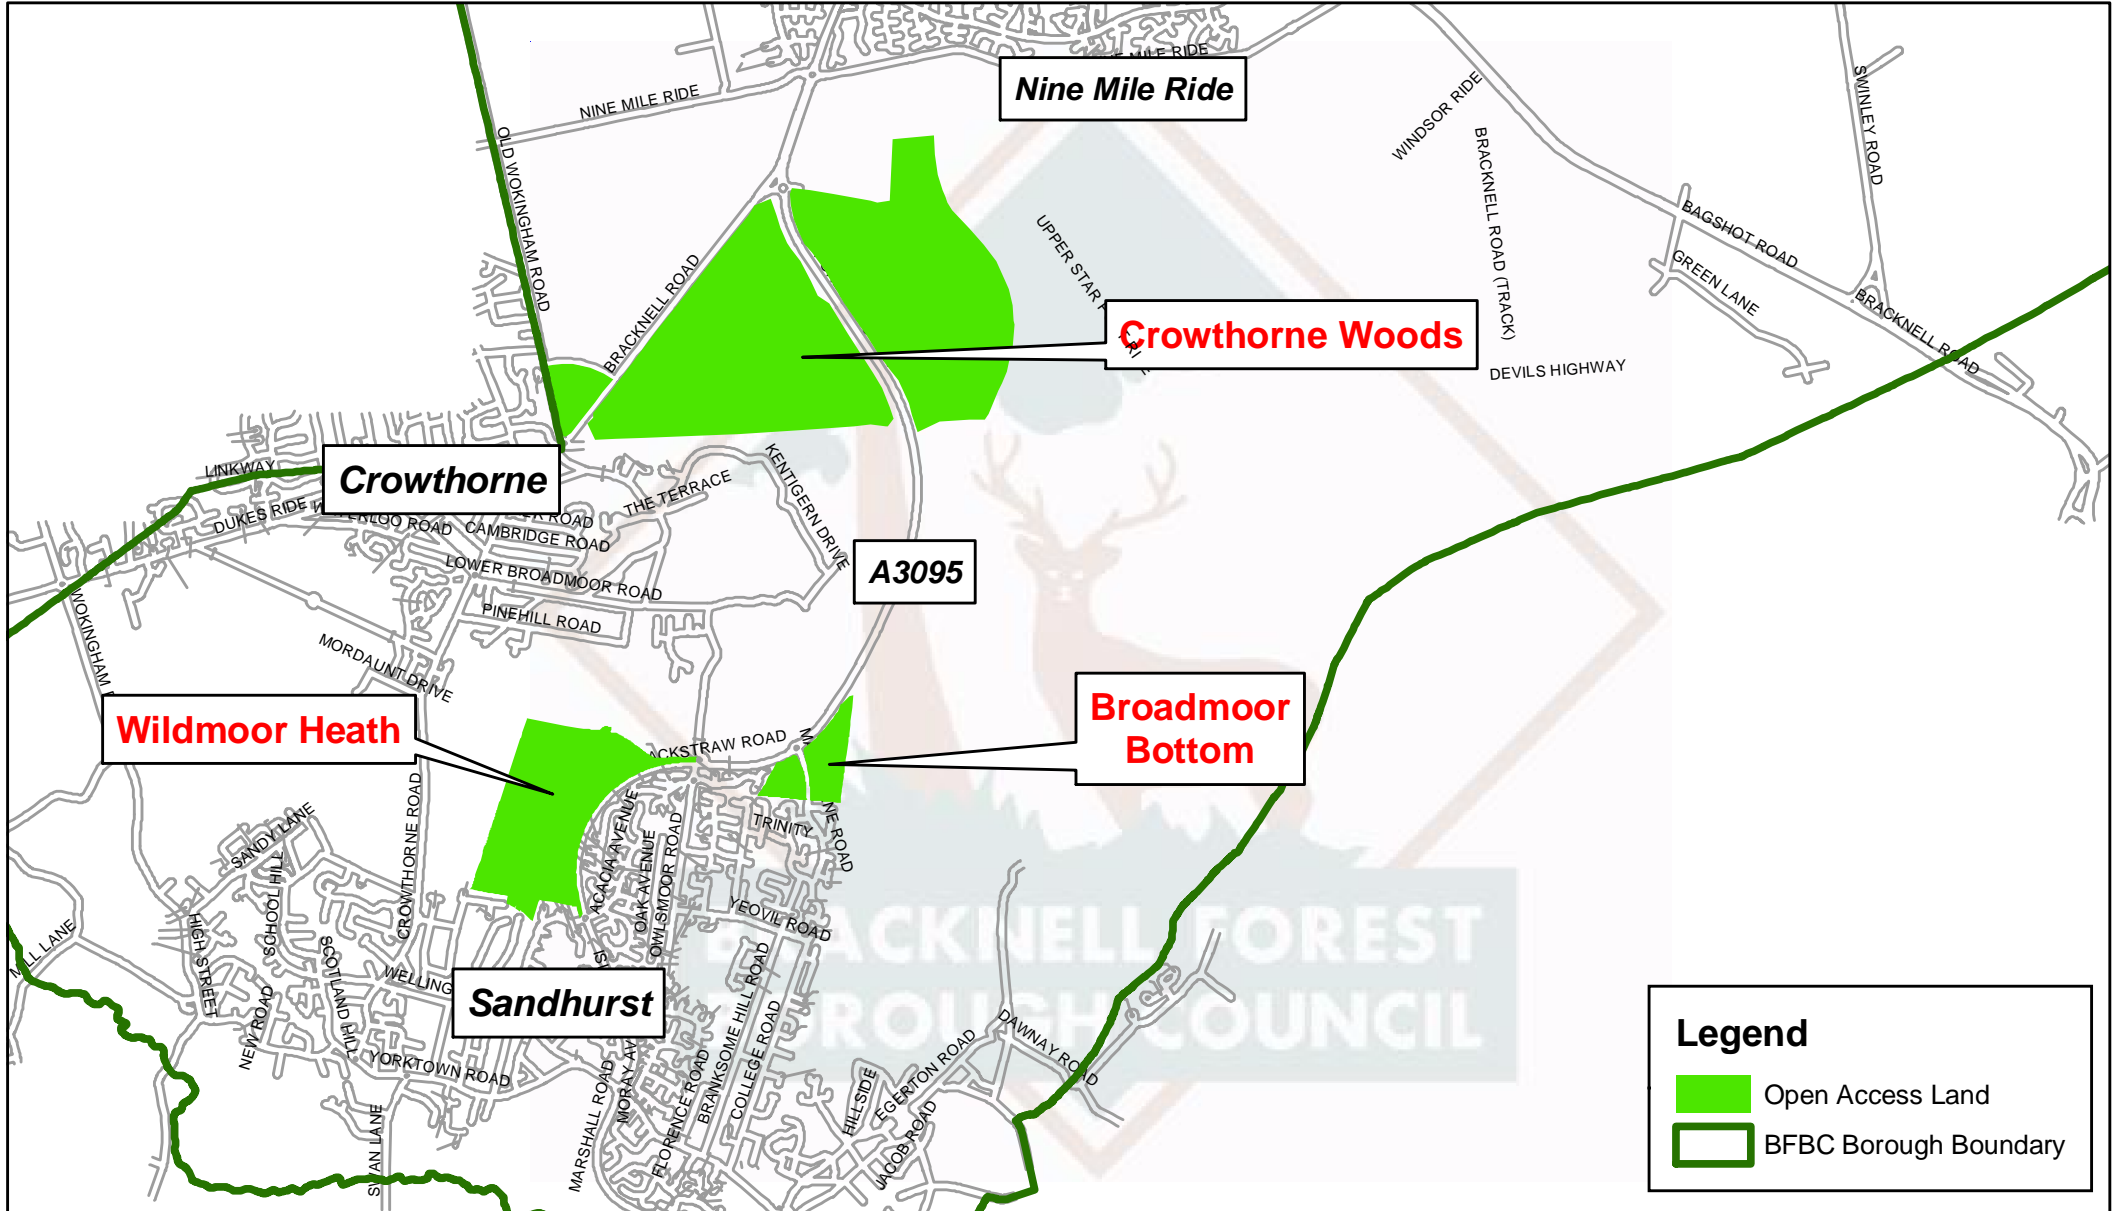

Bracknell Forest Open Access Land

0 0.25 0.5 1 1.5 2 2.5 Kilometers

This Map is reproduced from Ordnance Survey Material with the permission of Ordnance Survey on behalf of the Controller of Her Majesty's Stationary Office © Crown Copyright. Unauthorised reproduction infringes Crown copyright and may lead to prosecution or civil proceedings. Bracknell Forest Borough Council LA100019488.