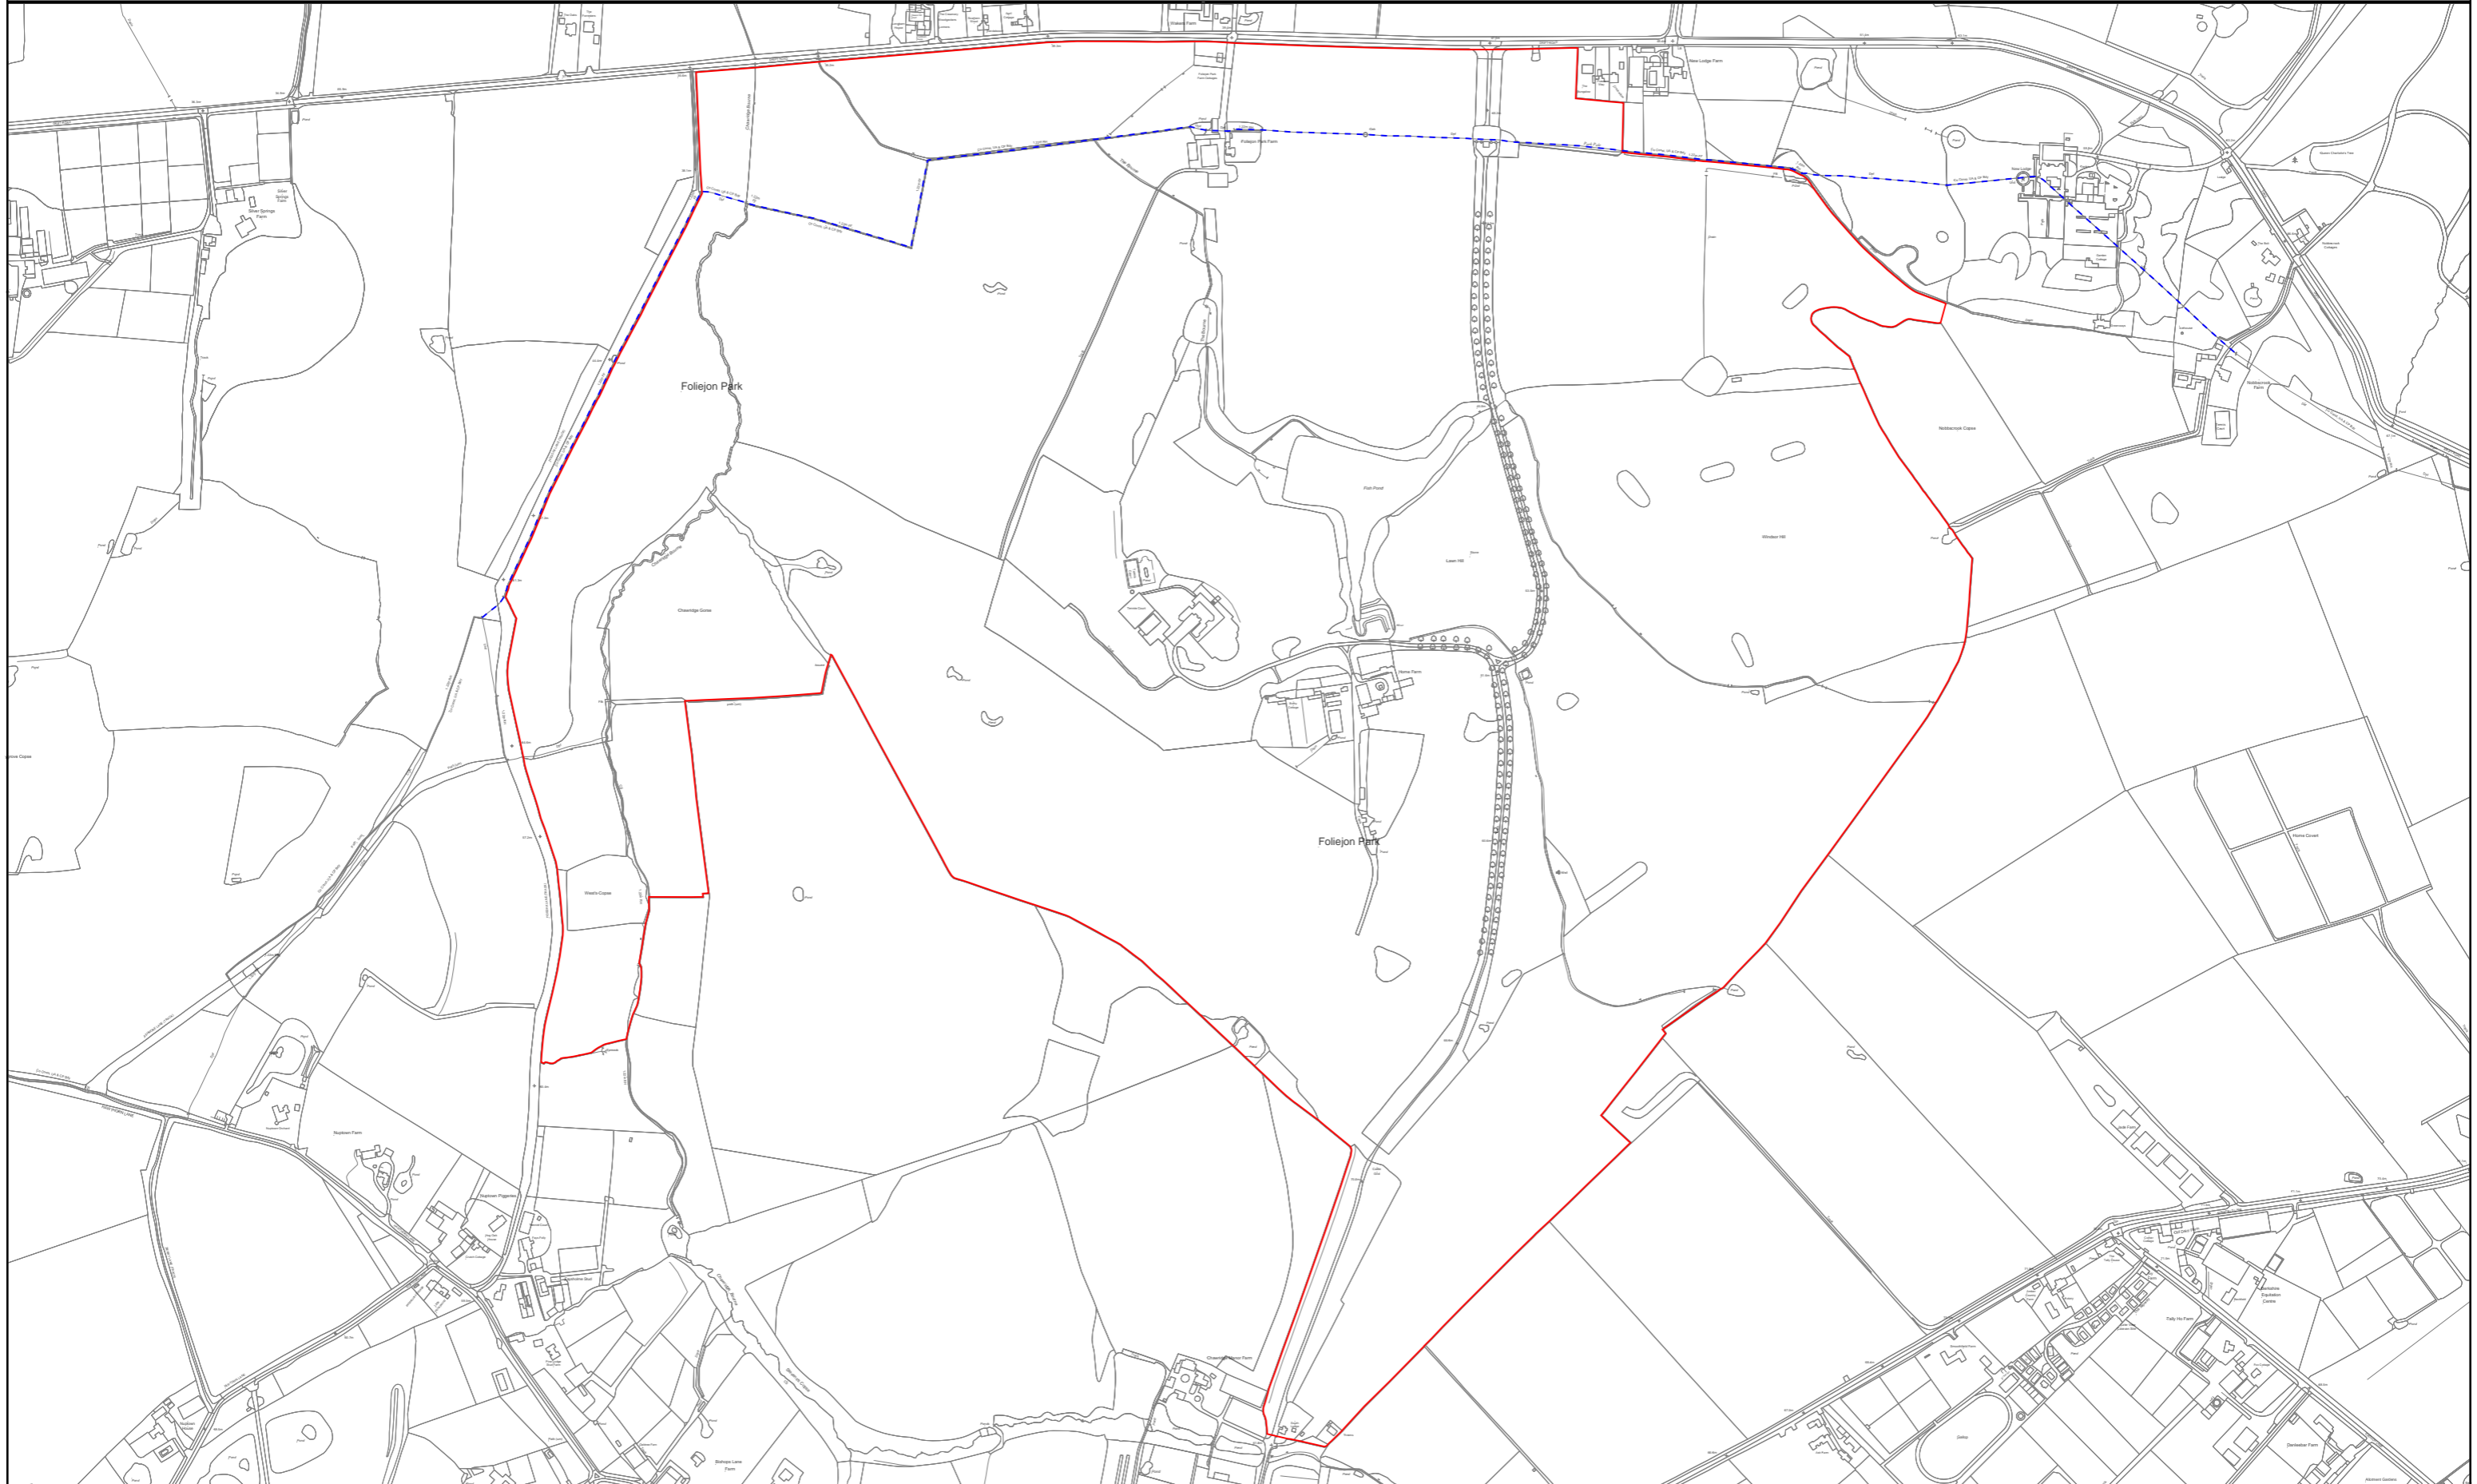

Foliejon Park

Knight Frank Mapping
2 Lower Woodspen Court,
Lambourne Road,
Newbury RG20 8BL
(t) 01488 688508
(e) mapping@knightfrank.com

--- Administrative boundary

Date: 27:05:21
Drawn By: CW
Scale: 1:8000 @ A3
Plan Ref:

Title Foliejon Park

This Plan is published for guidance only, and although it is believed to be correct its accuracy is not guaranteed, nor is it intended to form part of any contract. ©Crown copyright and database rights 2021. Licence No. 100021721