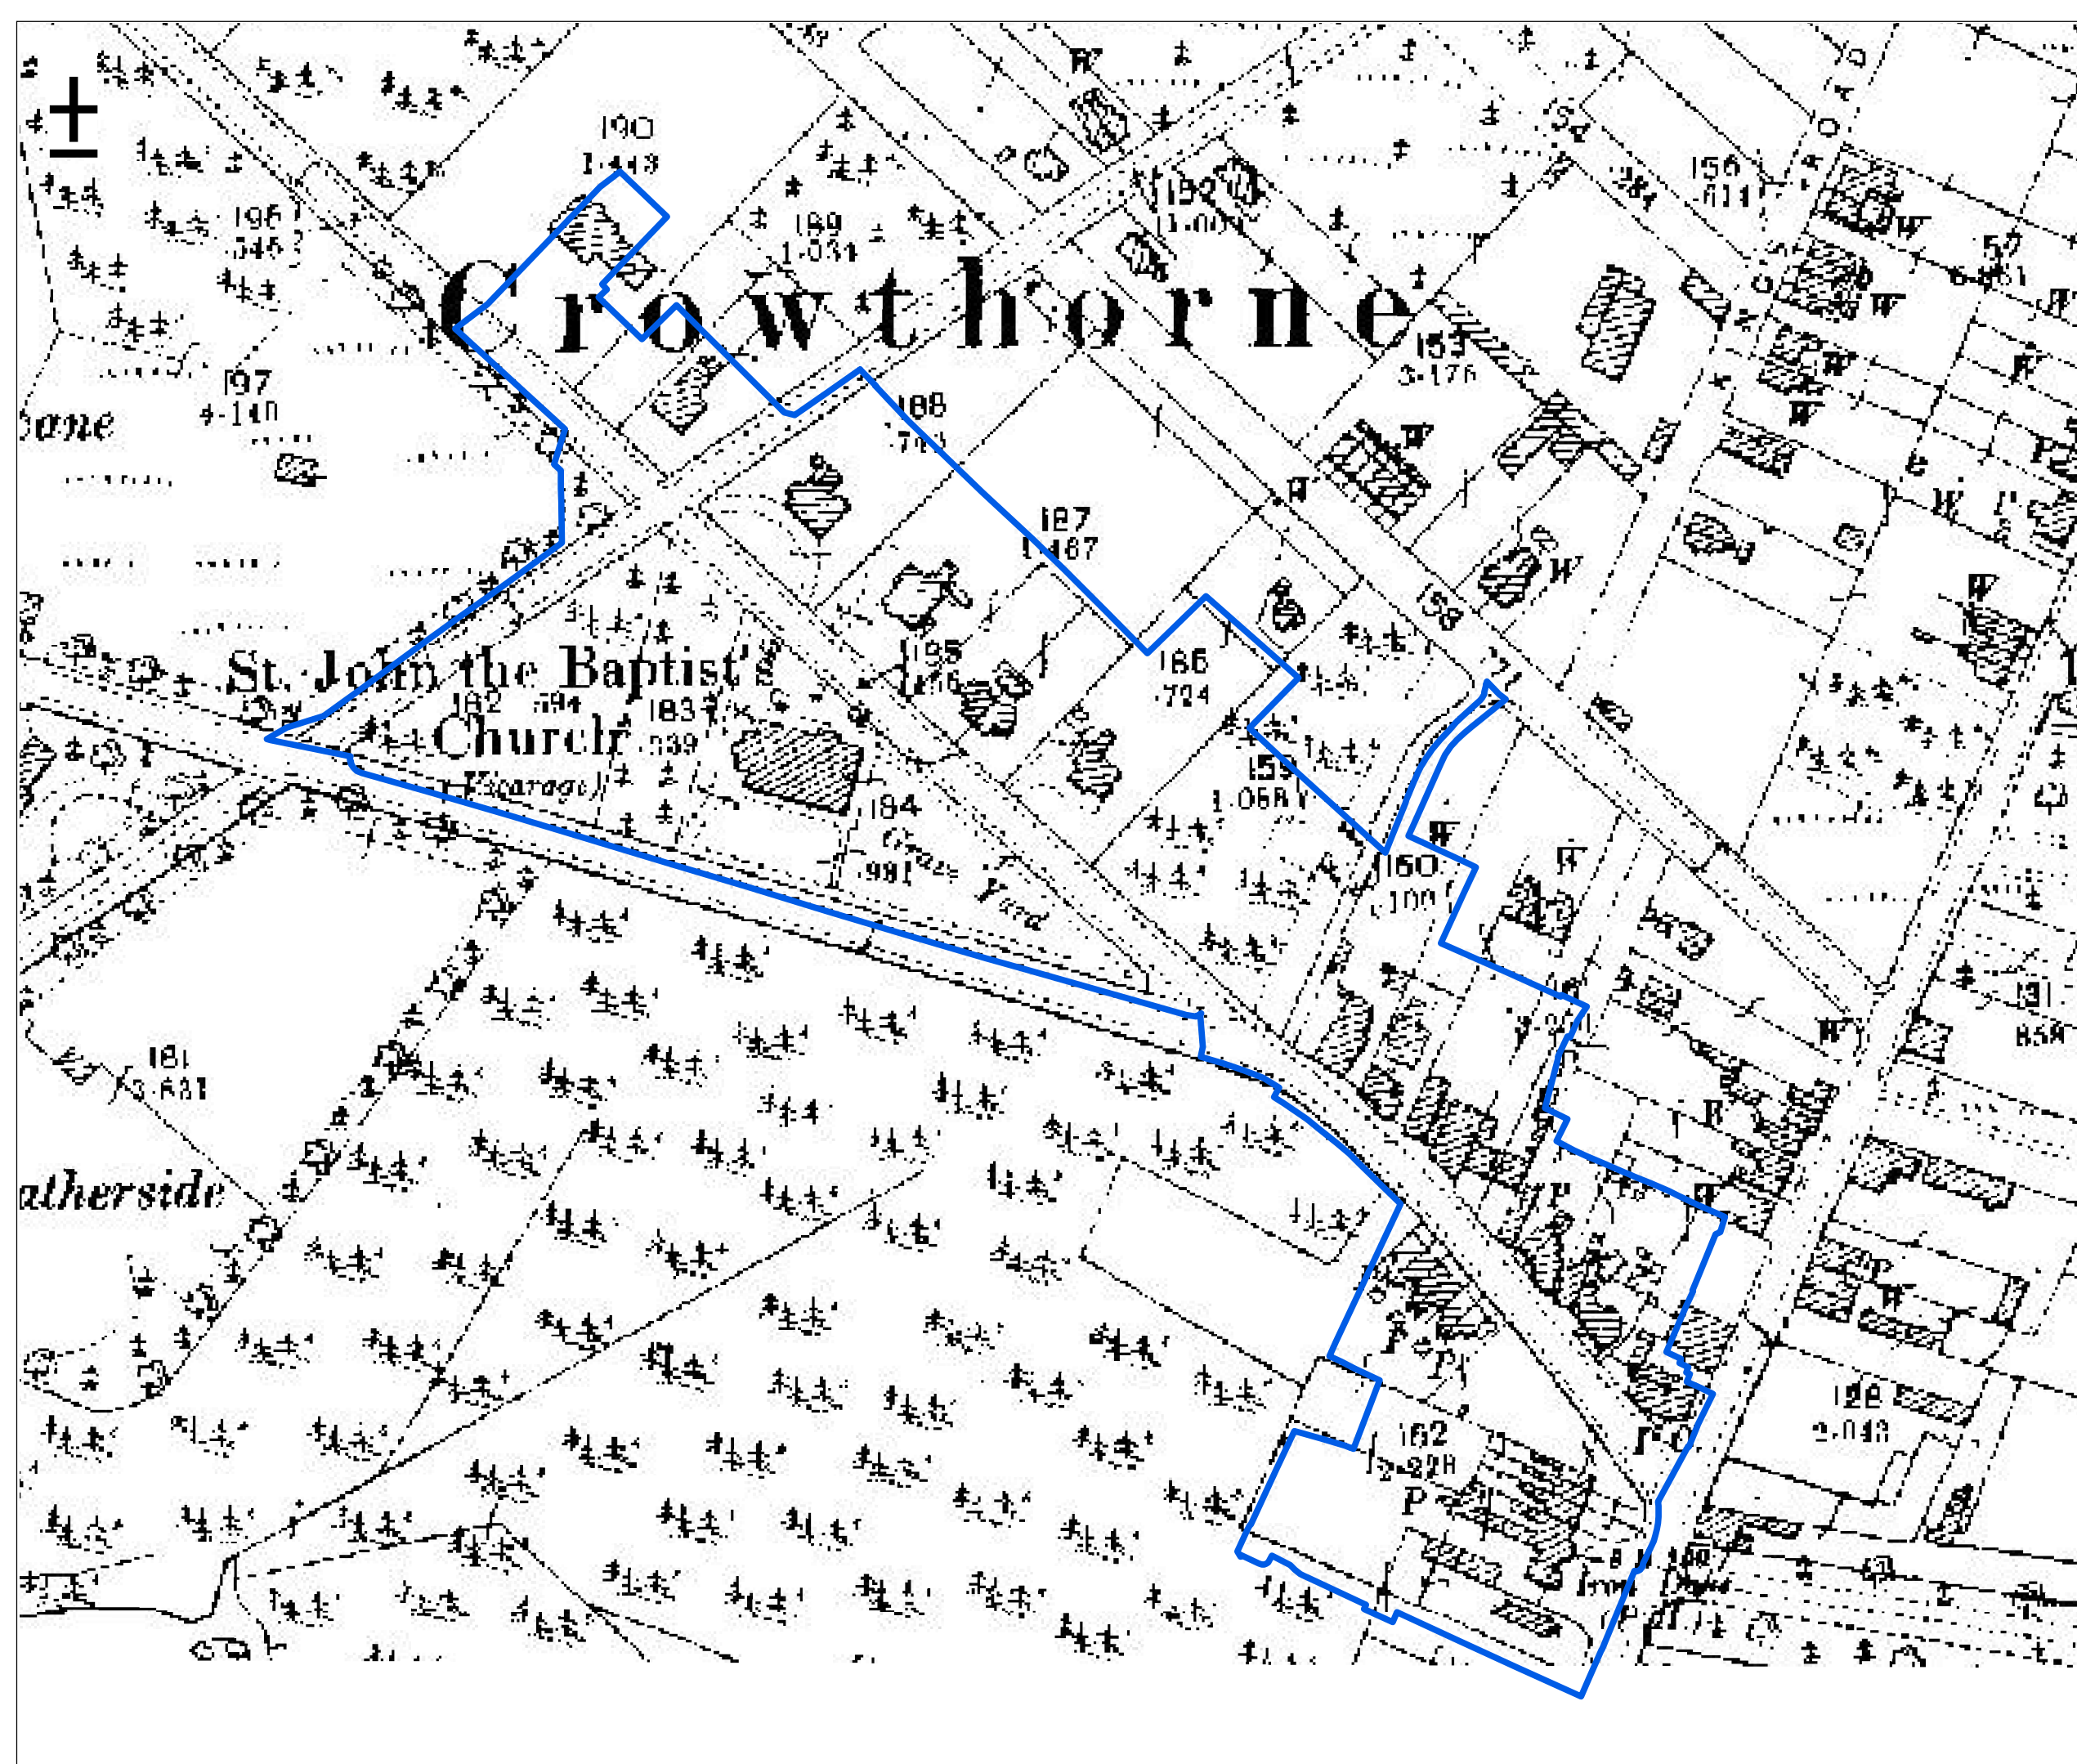

Notes

 Conservation Area Boundary

Reproduced from the Ordnance Survey Map with the Permission of the Controller of Her Majesty's Stationary Office. (c) Crown Copyright 2006. Licence No LA100019488 Bracknell Forest BC
Do not scale this drawing

Rev	Date	Description	Ch'd	App

JACOBS

Client	 Bracknell Forest BC
Project	Conservation Area Appraisal
Title	Ordnance Survey Map 1899

Drawing No.	Figure 5						
Scale	1:1,500 @ A3	Date	24.03.09				
	Drawn PR	Checked JM	Approved PF				