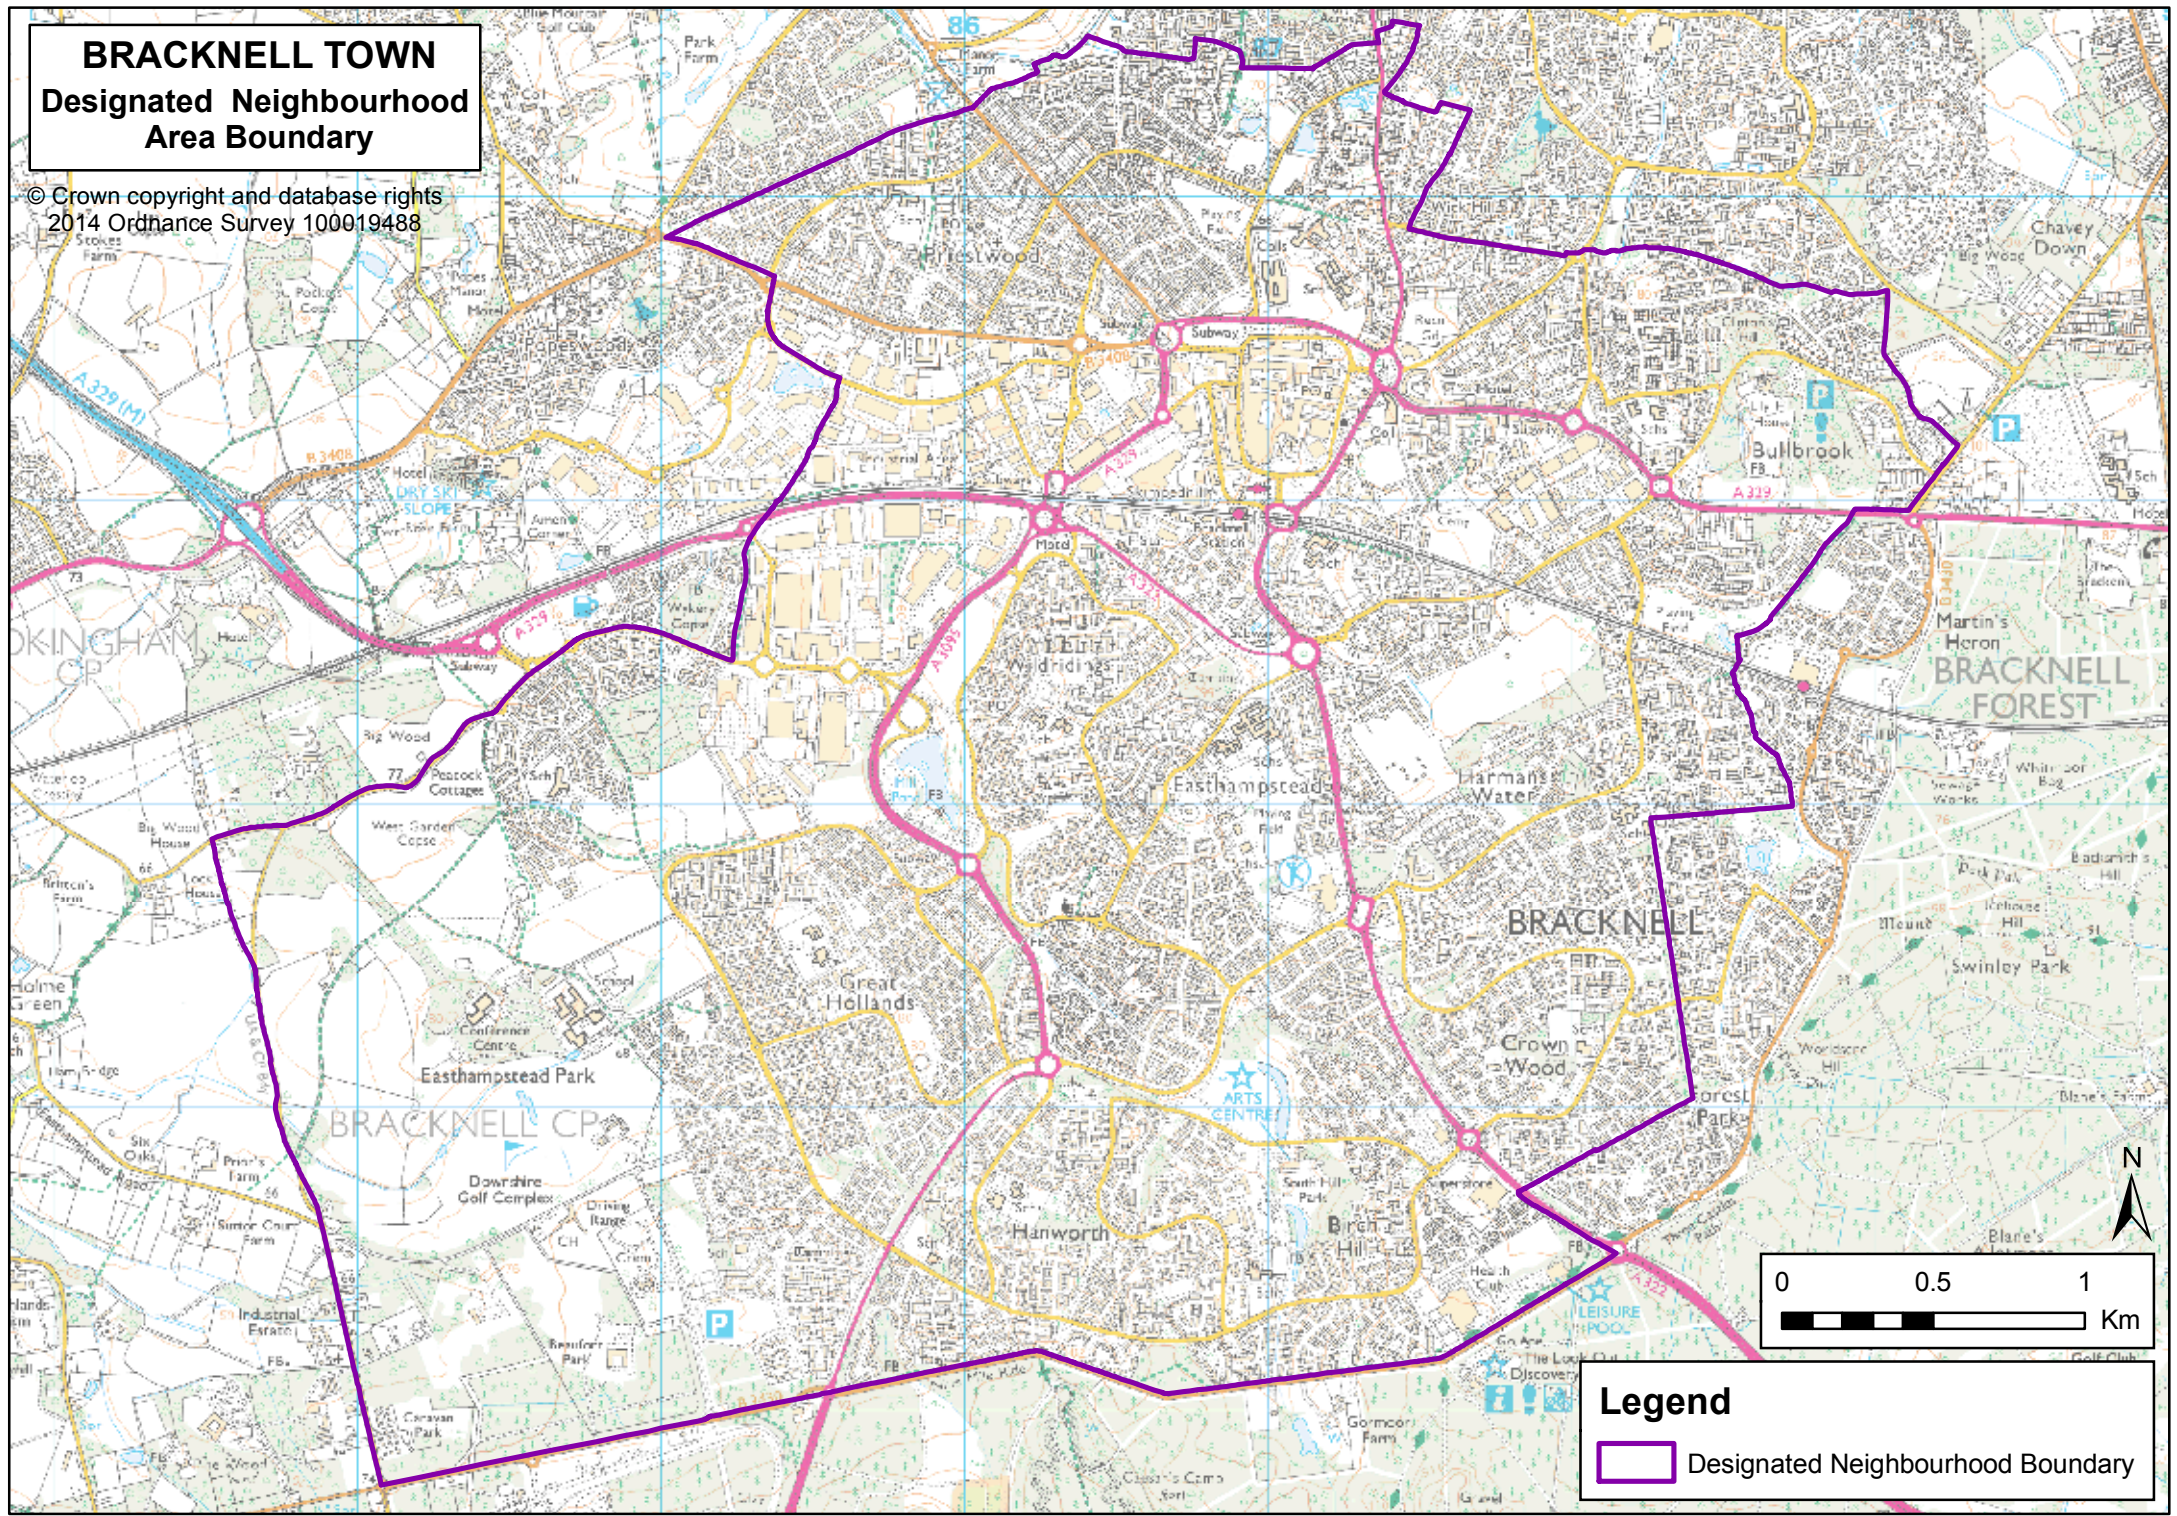

# BRACKNELL TOWN

## Designated Neighbourhood Area Boundary

© Crown copyright and database rights  
2014 Ordnance Survey 100019488

**Legend**

-  Designated Neighbourhood Boundary