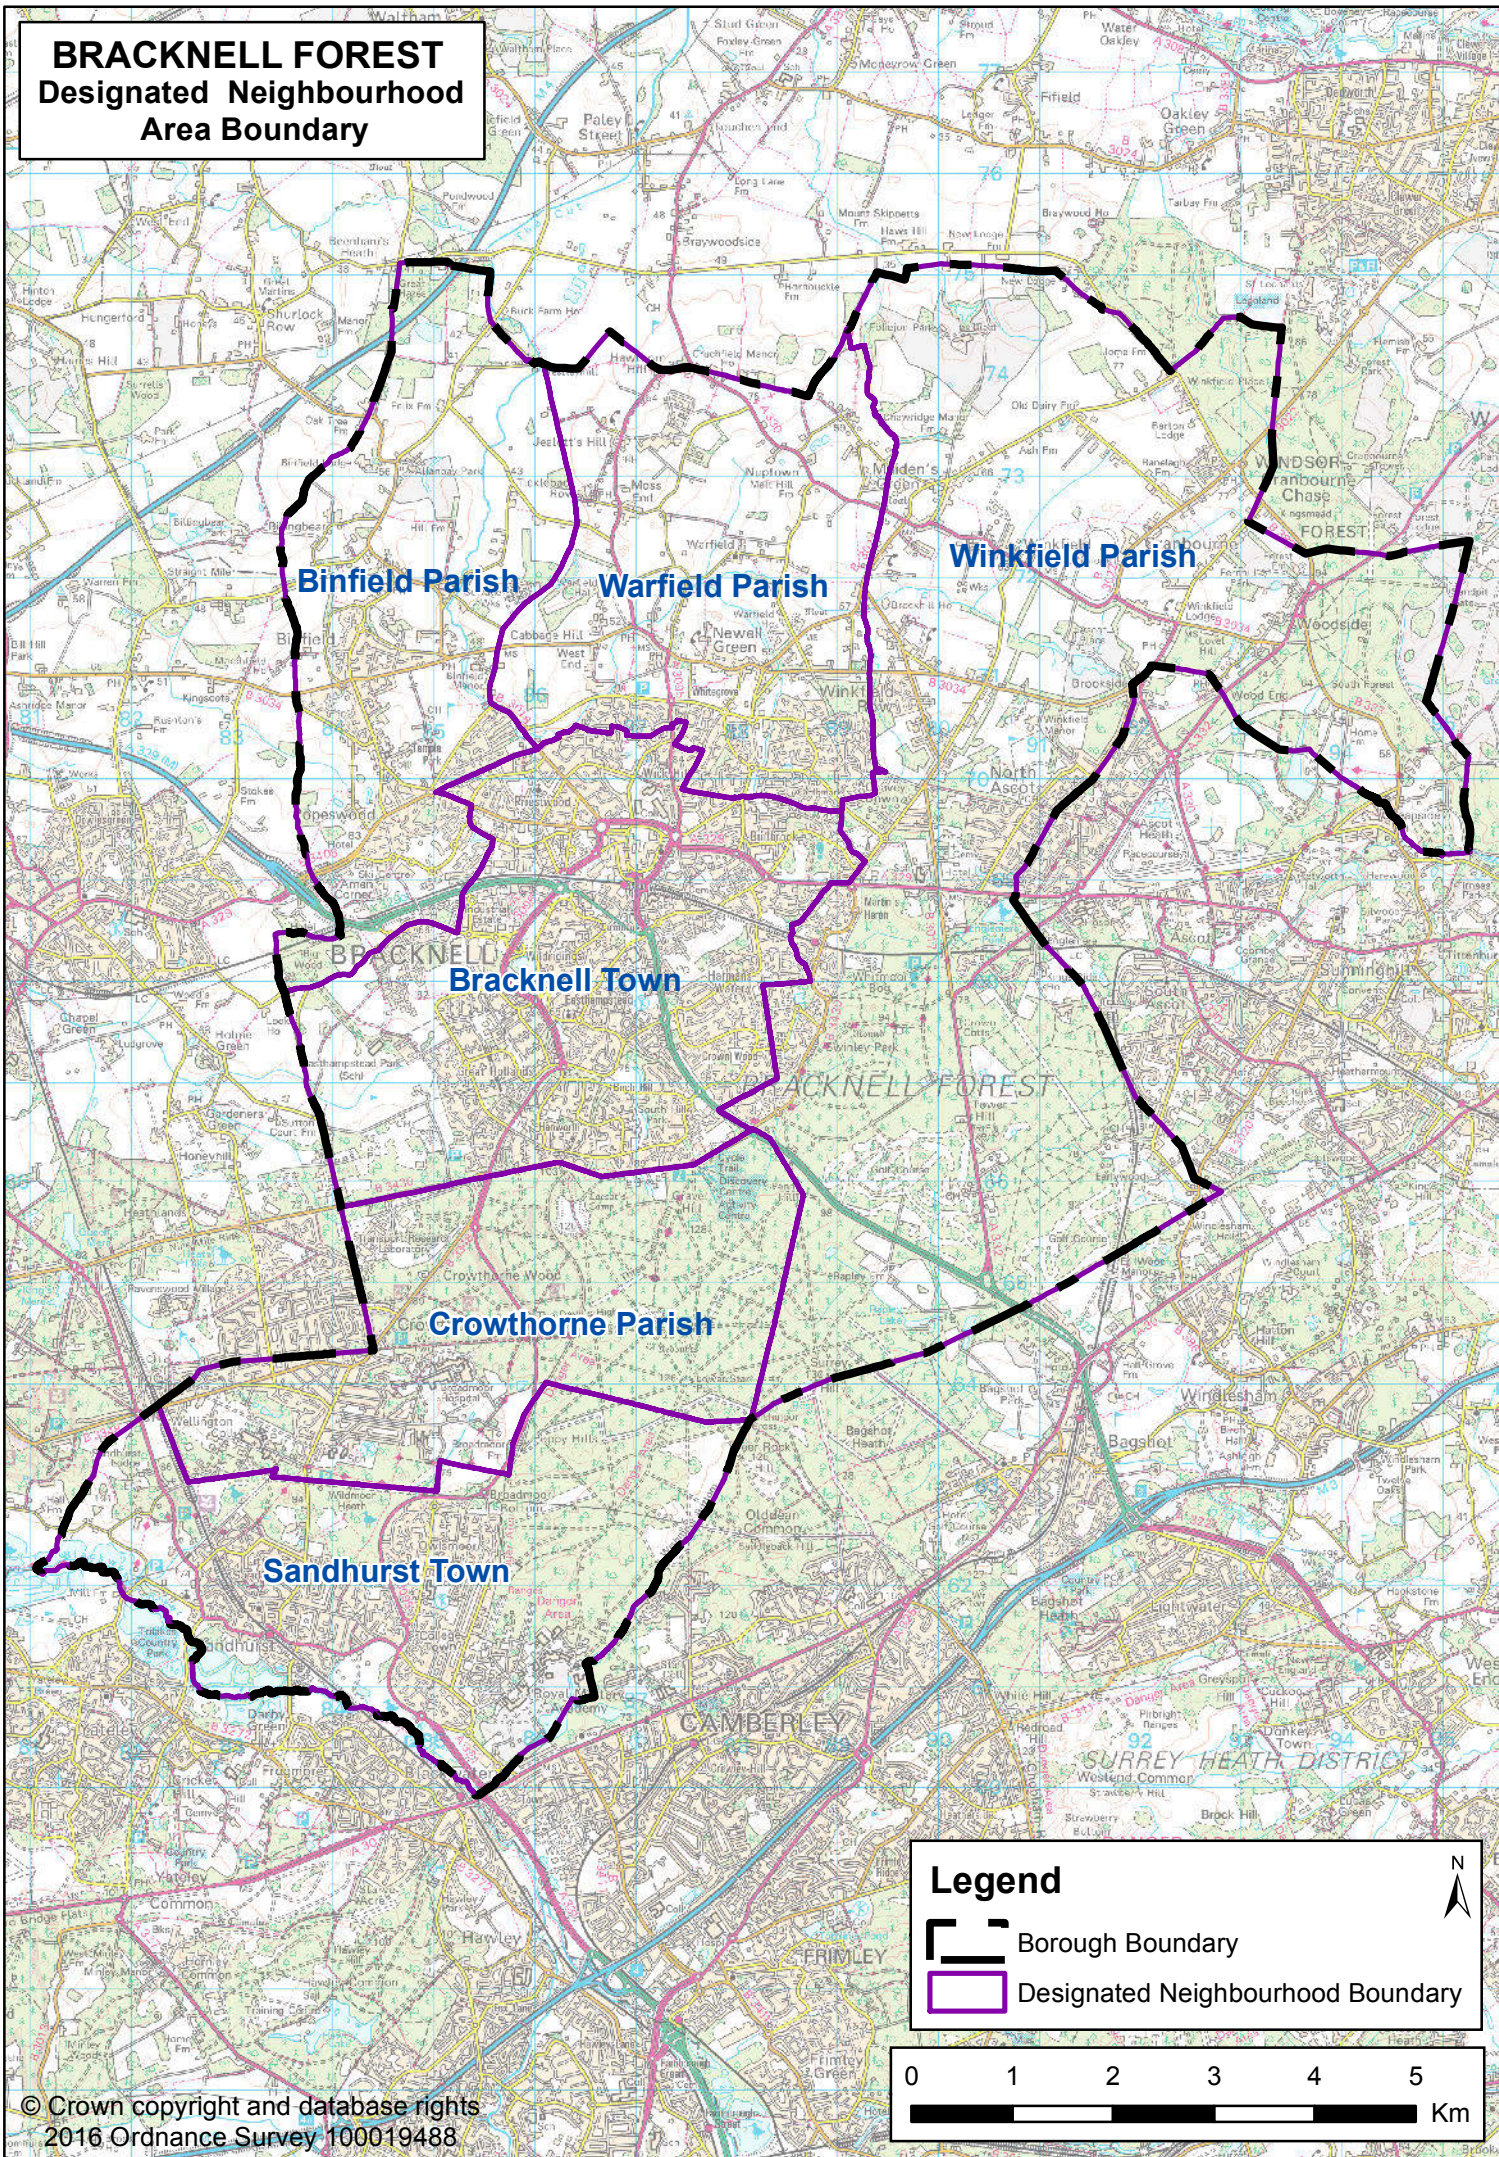

BRACKNELL FOREST
Designated Neighbourhood
Area Boundary

Legend

- Borough Boundary
- Designated Neighbourhood Boundary

0 1 2 3 4 5 Km

N