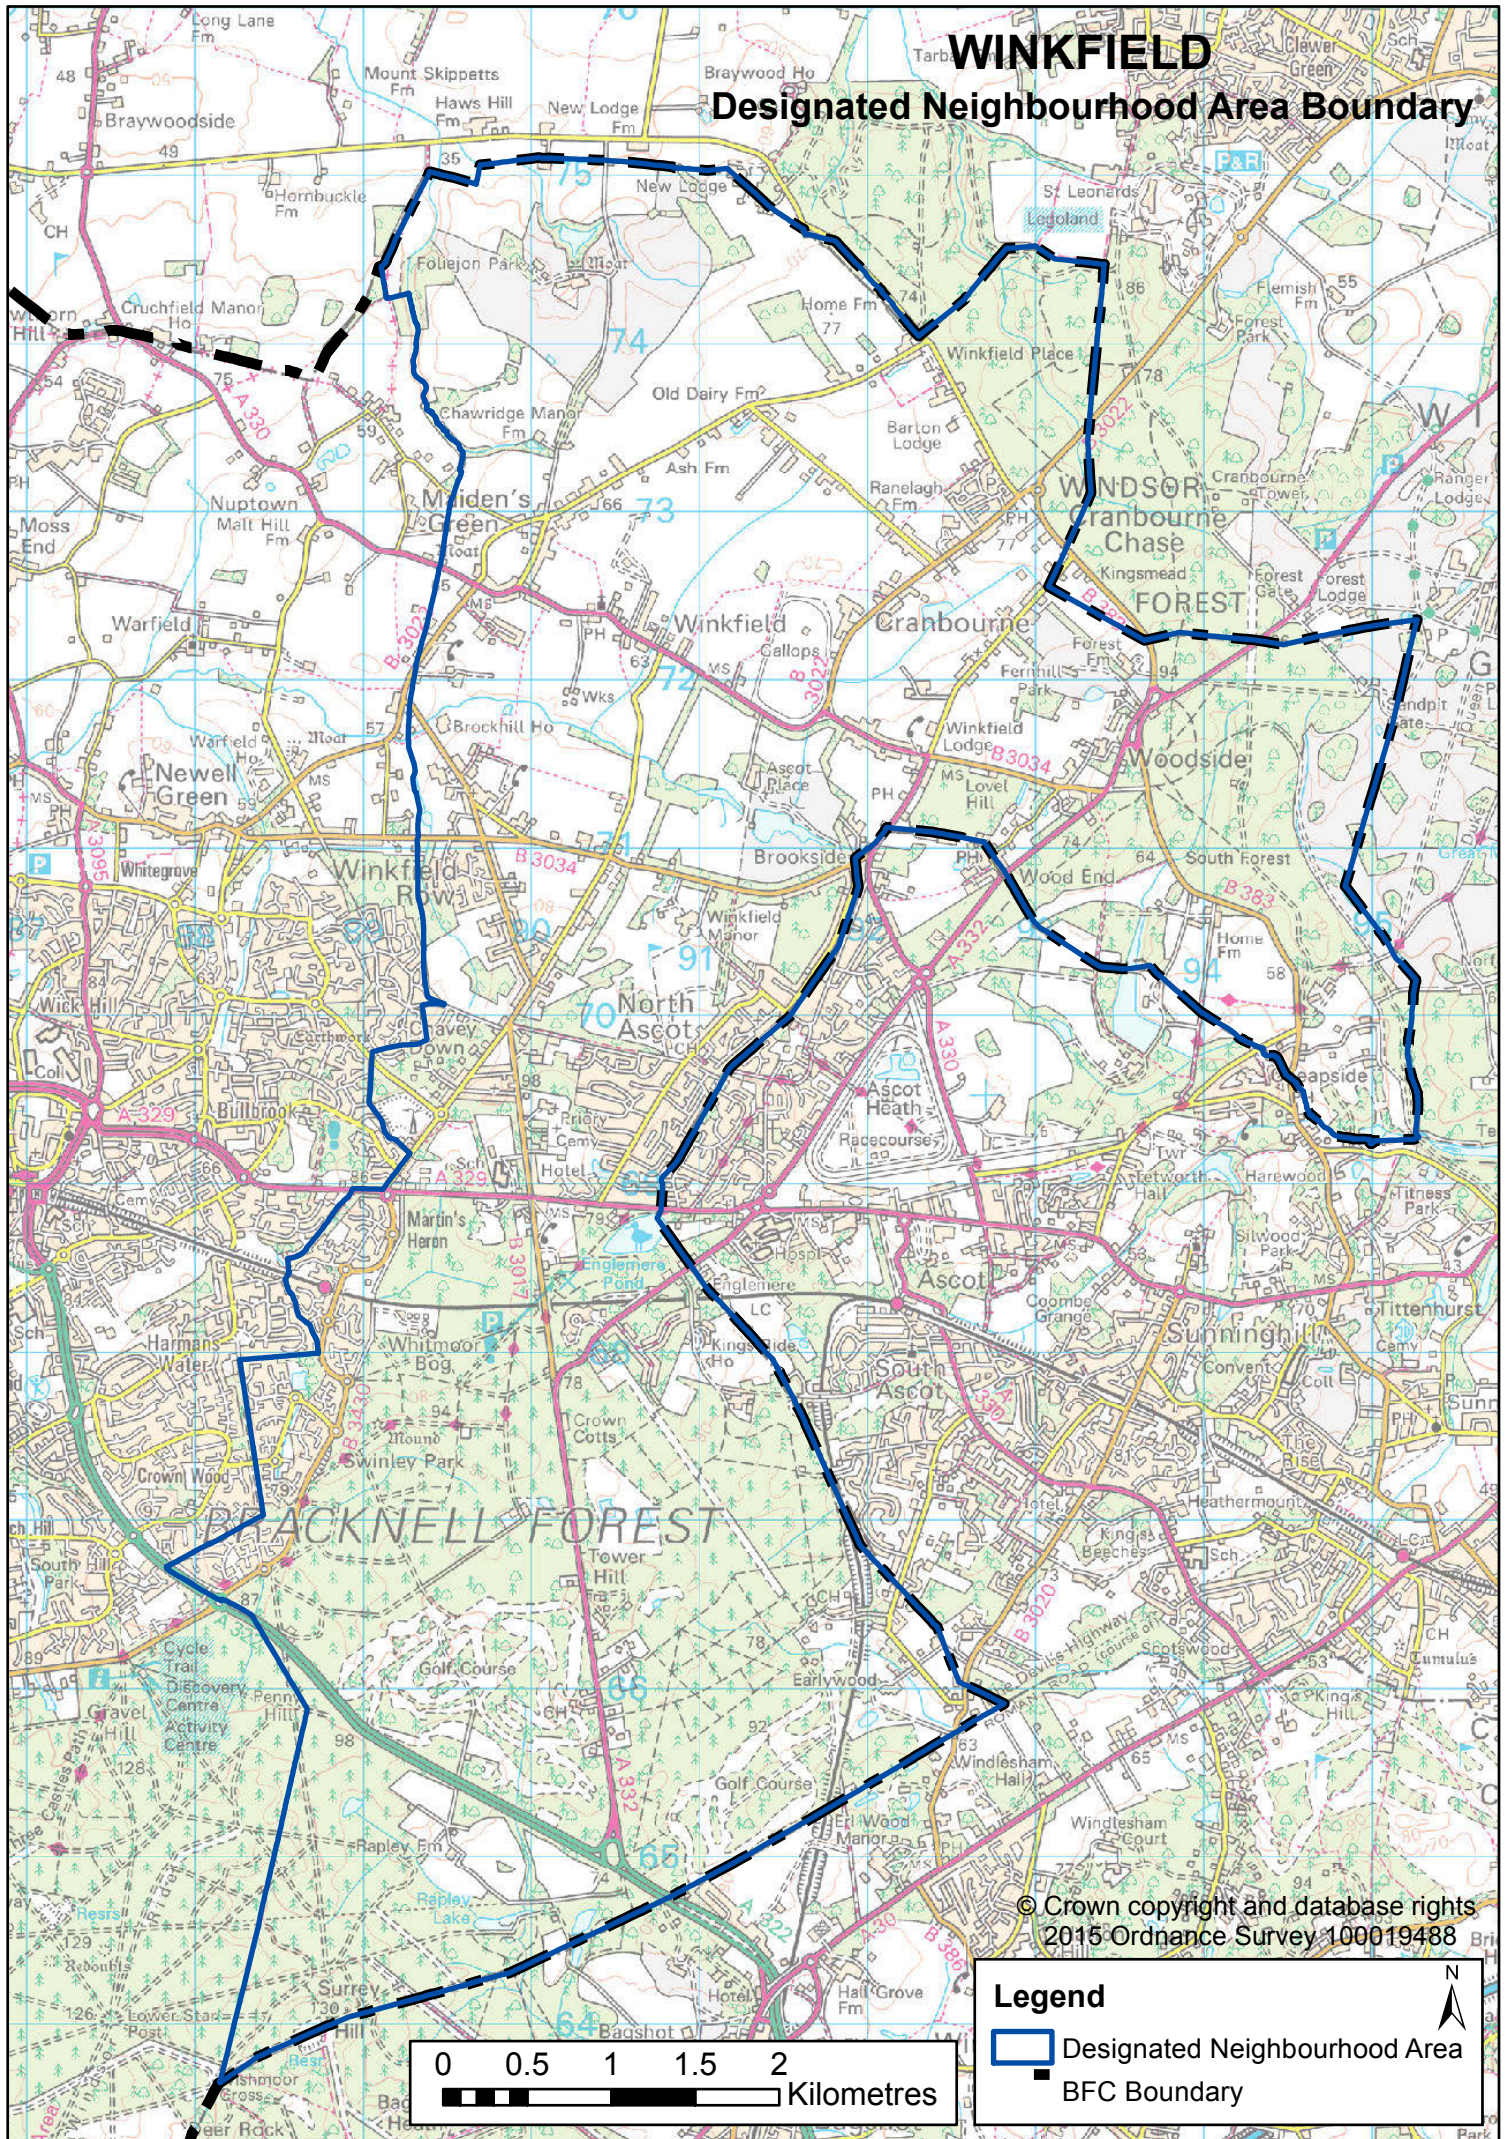

WINKFIELD Designated Neighbourhood Area Boundary

© Crown copyright and database rights
2015 Ordnance Survey 100019488

Legend

-  Designated Neighbourhood Area
-  BFC Boundary