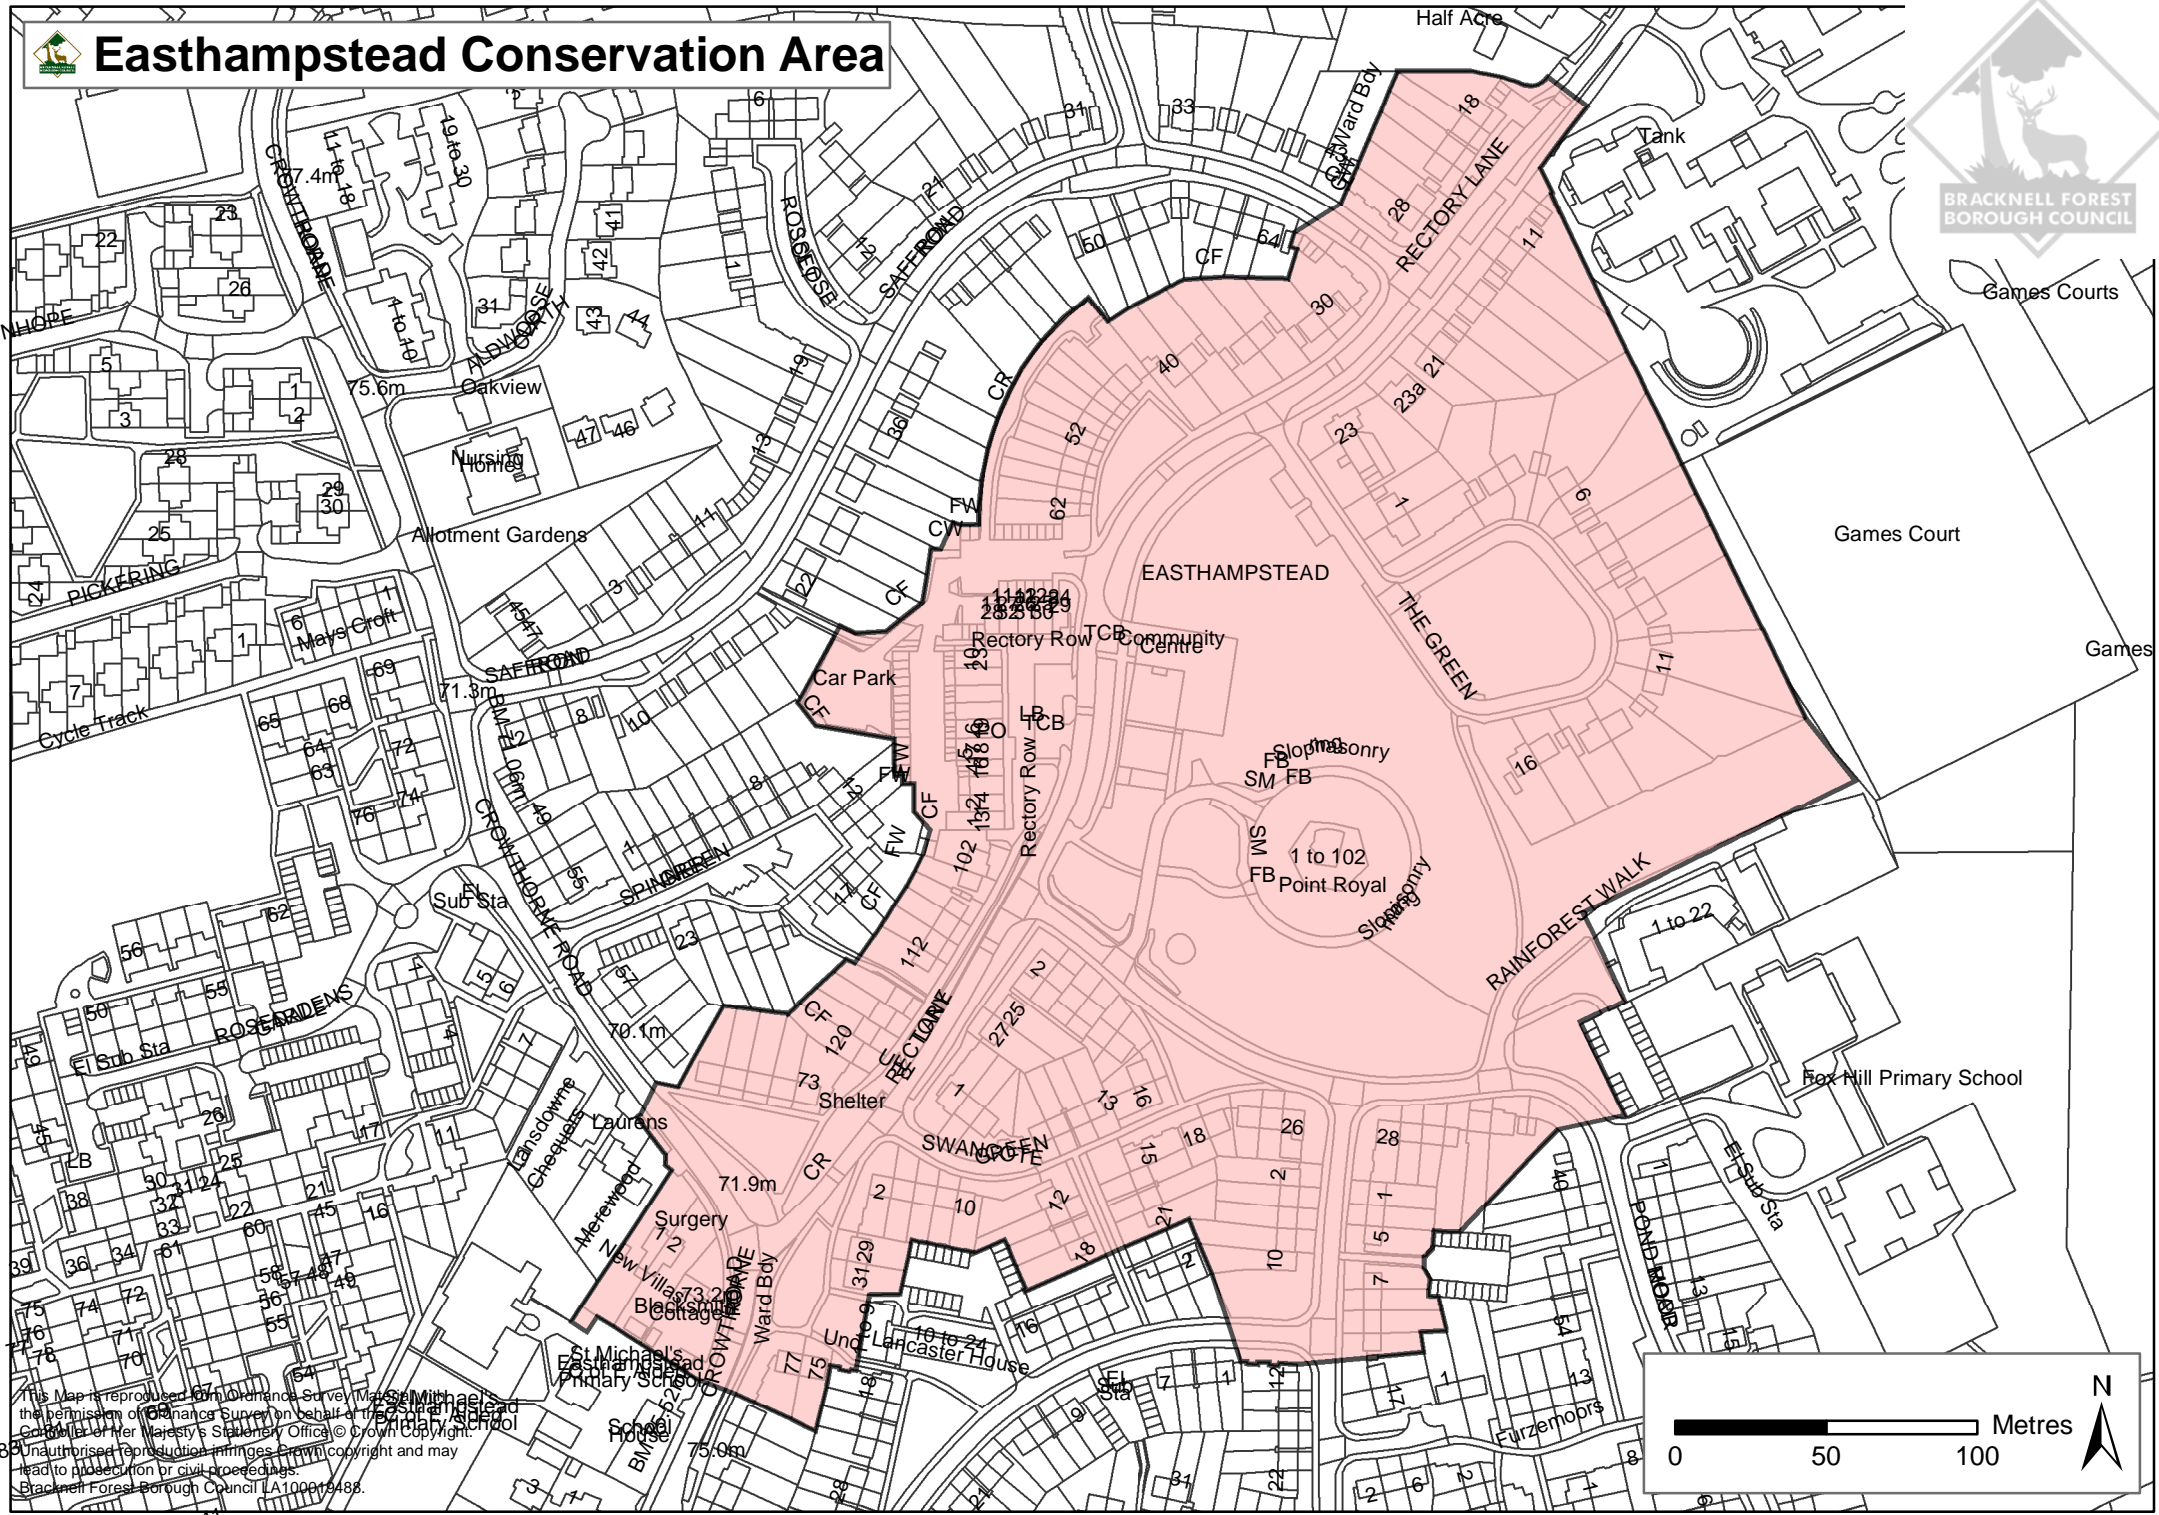

# Easthampstead Conservation Area

This Map is reproduced from Ordnance Survey Maps with the permission of Ordnance Survey on behalf of the Controller of Her Majesty's Stationery Office © Crown Copyright. 80. Unauthorised reproduction in any form is prohibited and may lead to prosecution or civil proceedings. Bracknell Forest Borough Council LA100019488.