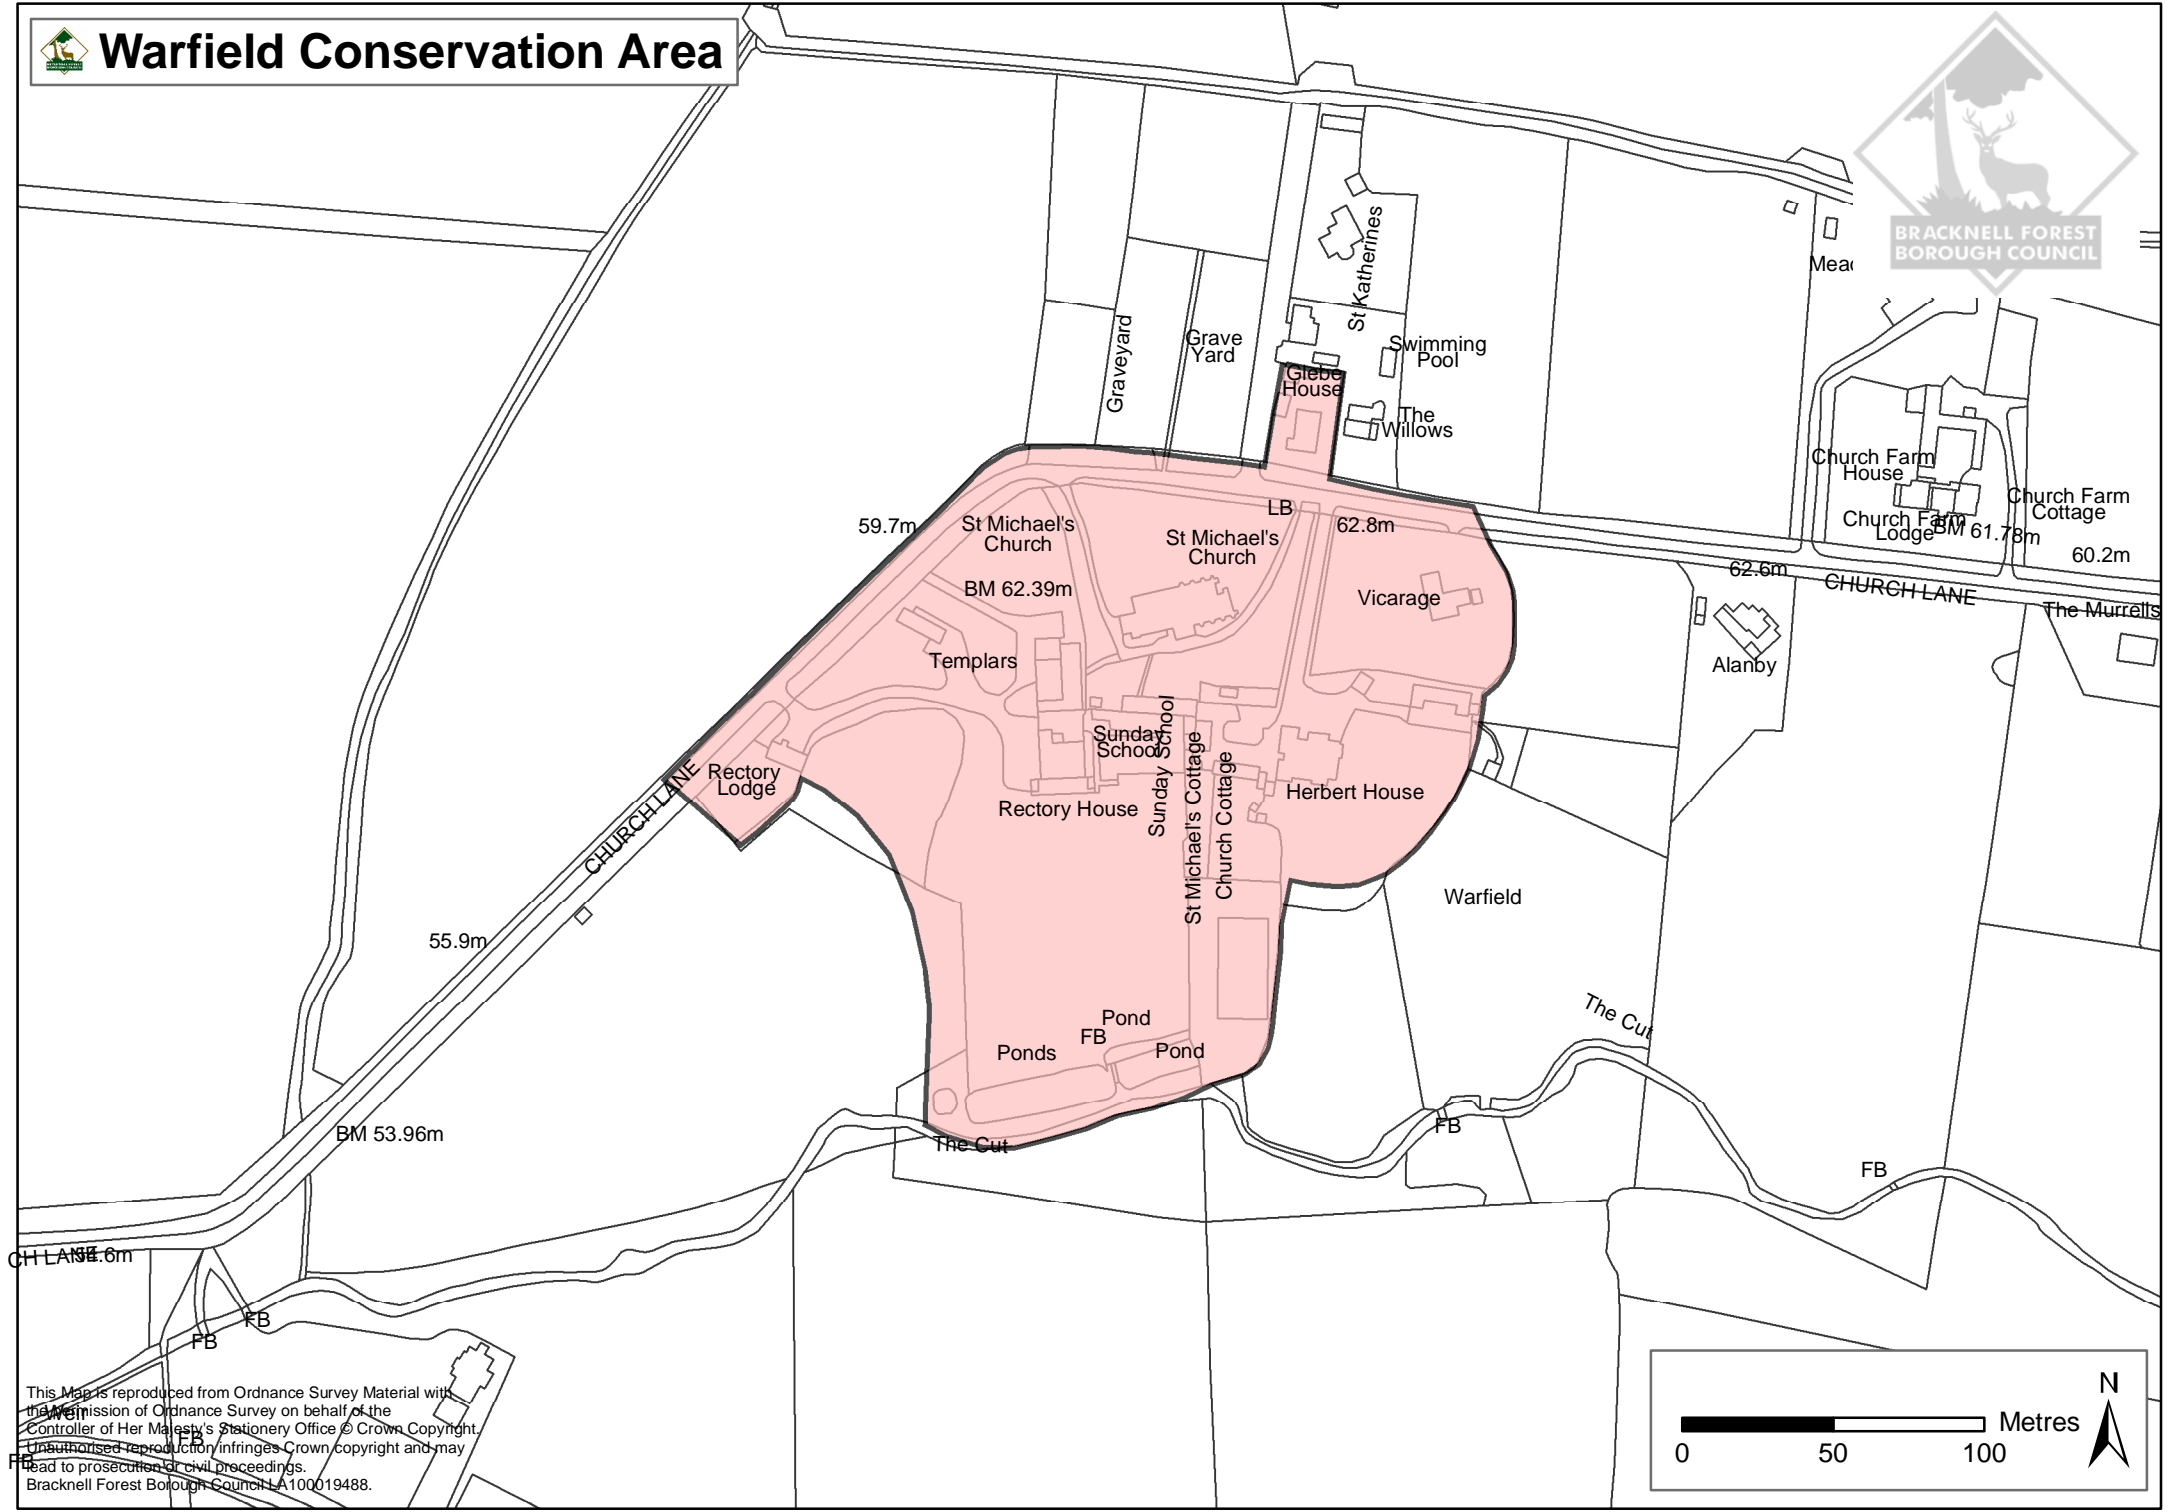

Warfield Conservation Area

This Map is reproduced from Ordnance Survey Material with the permission of Ordnance Survey on behalf of the Controller of Her Majesty's Stationery Office © Crown Copyright. Unauthorised reproduction infringes Crown copyright and may lead to prosecution or civil proceedings.
Bracknell Forest Borough Council LA100019488.