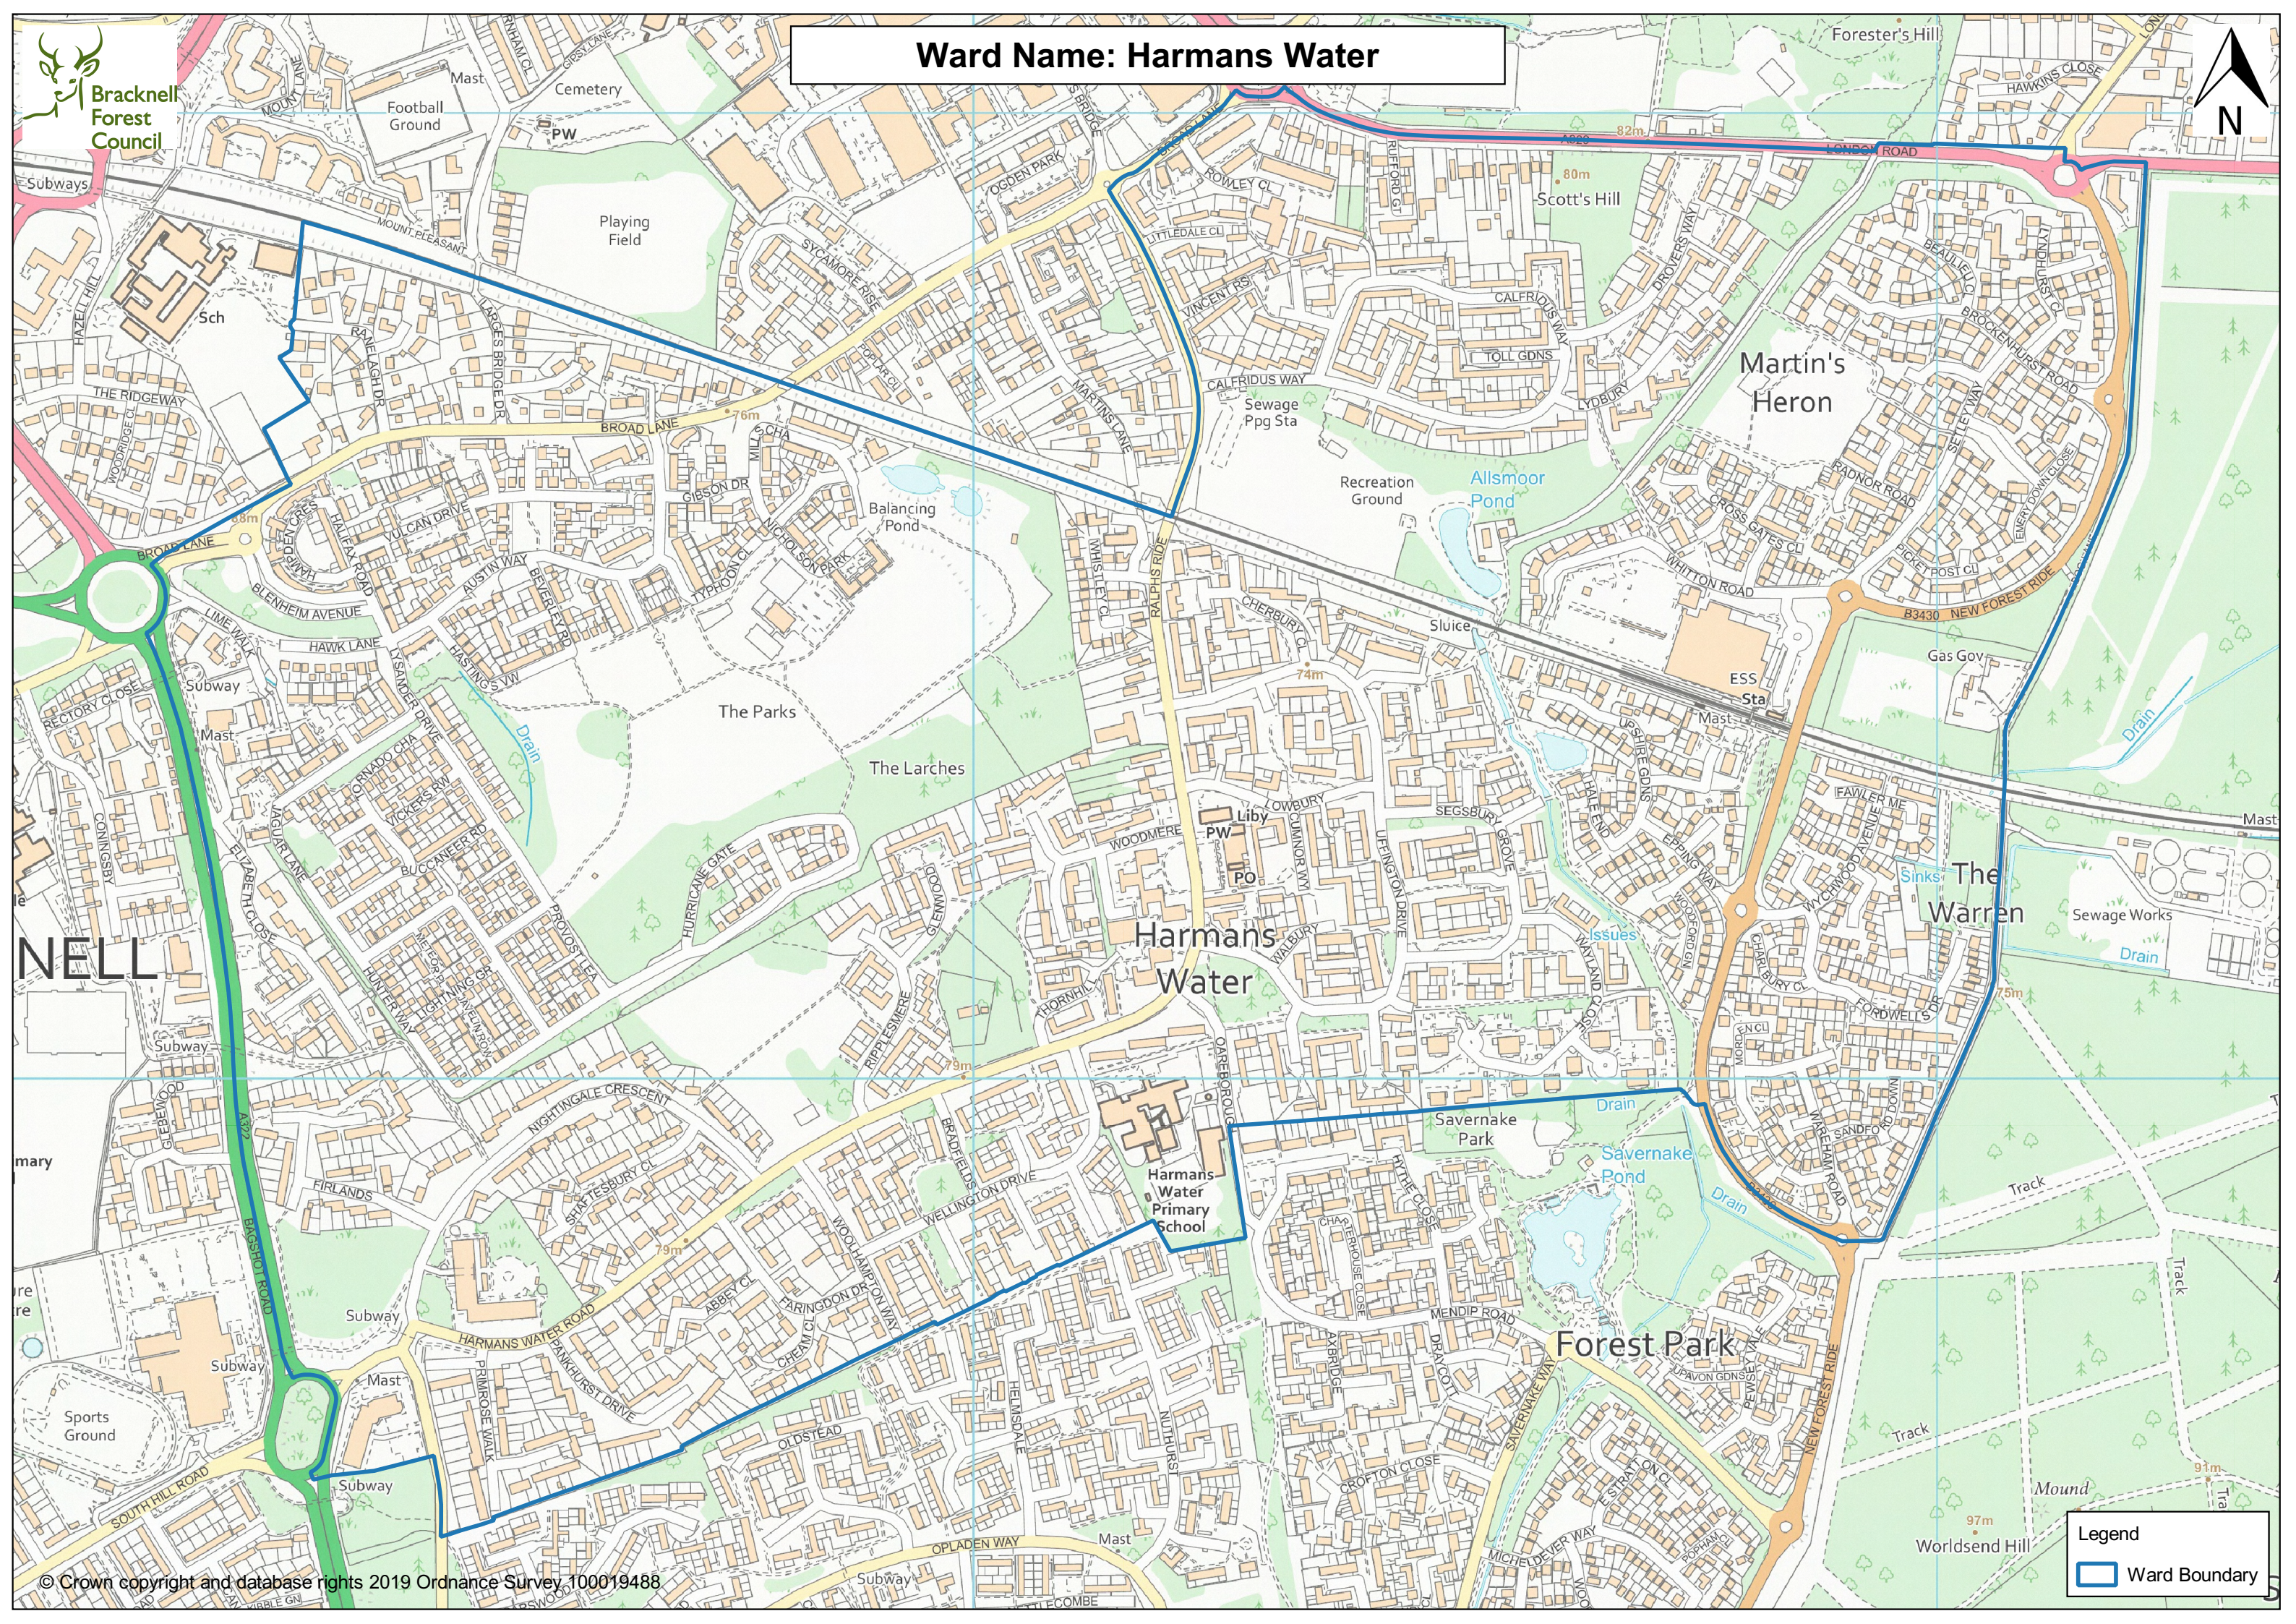

Ward Name: Harmans Water

Legend

- Ward Boundary