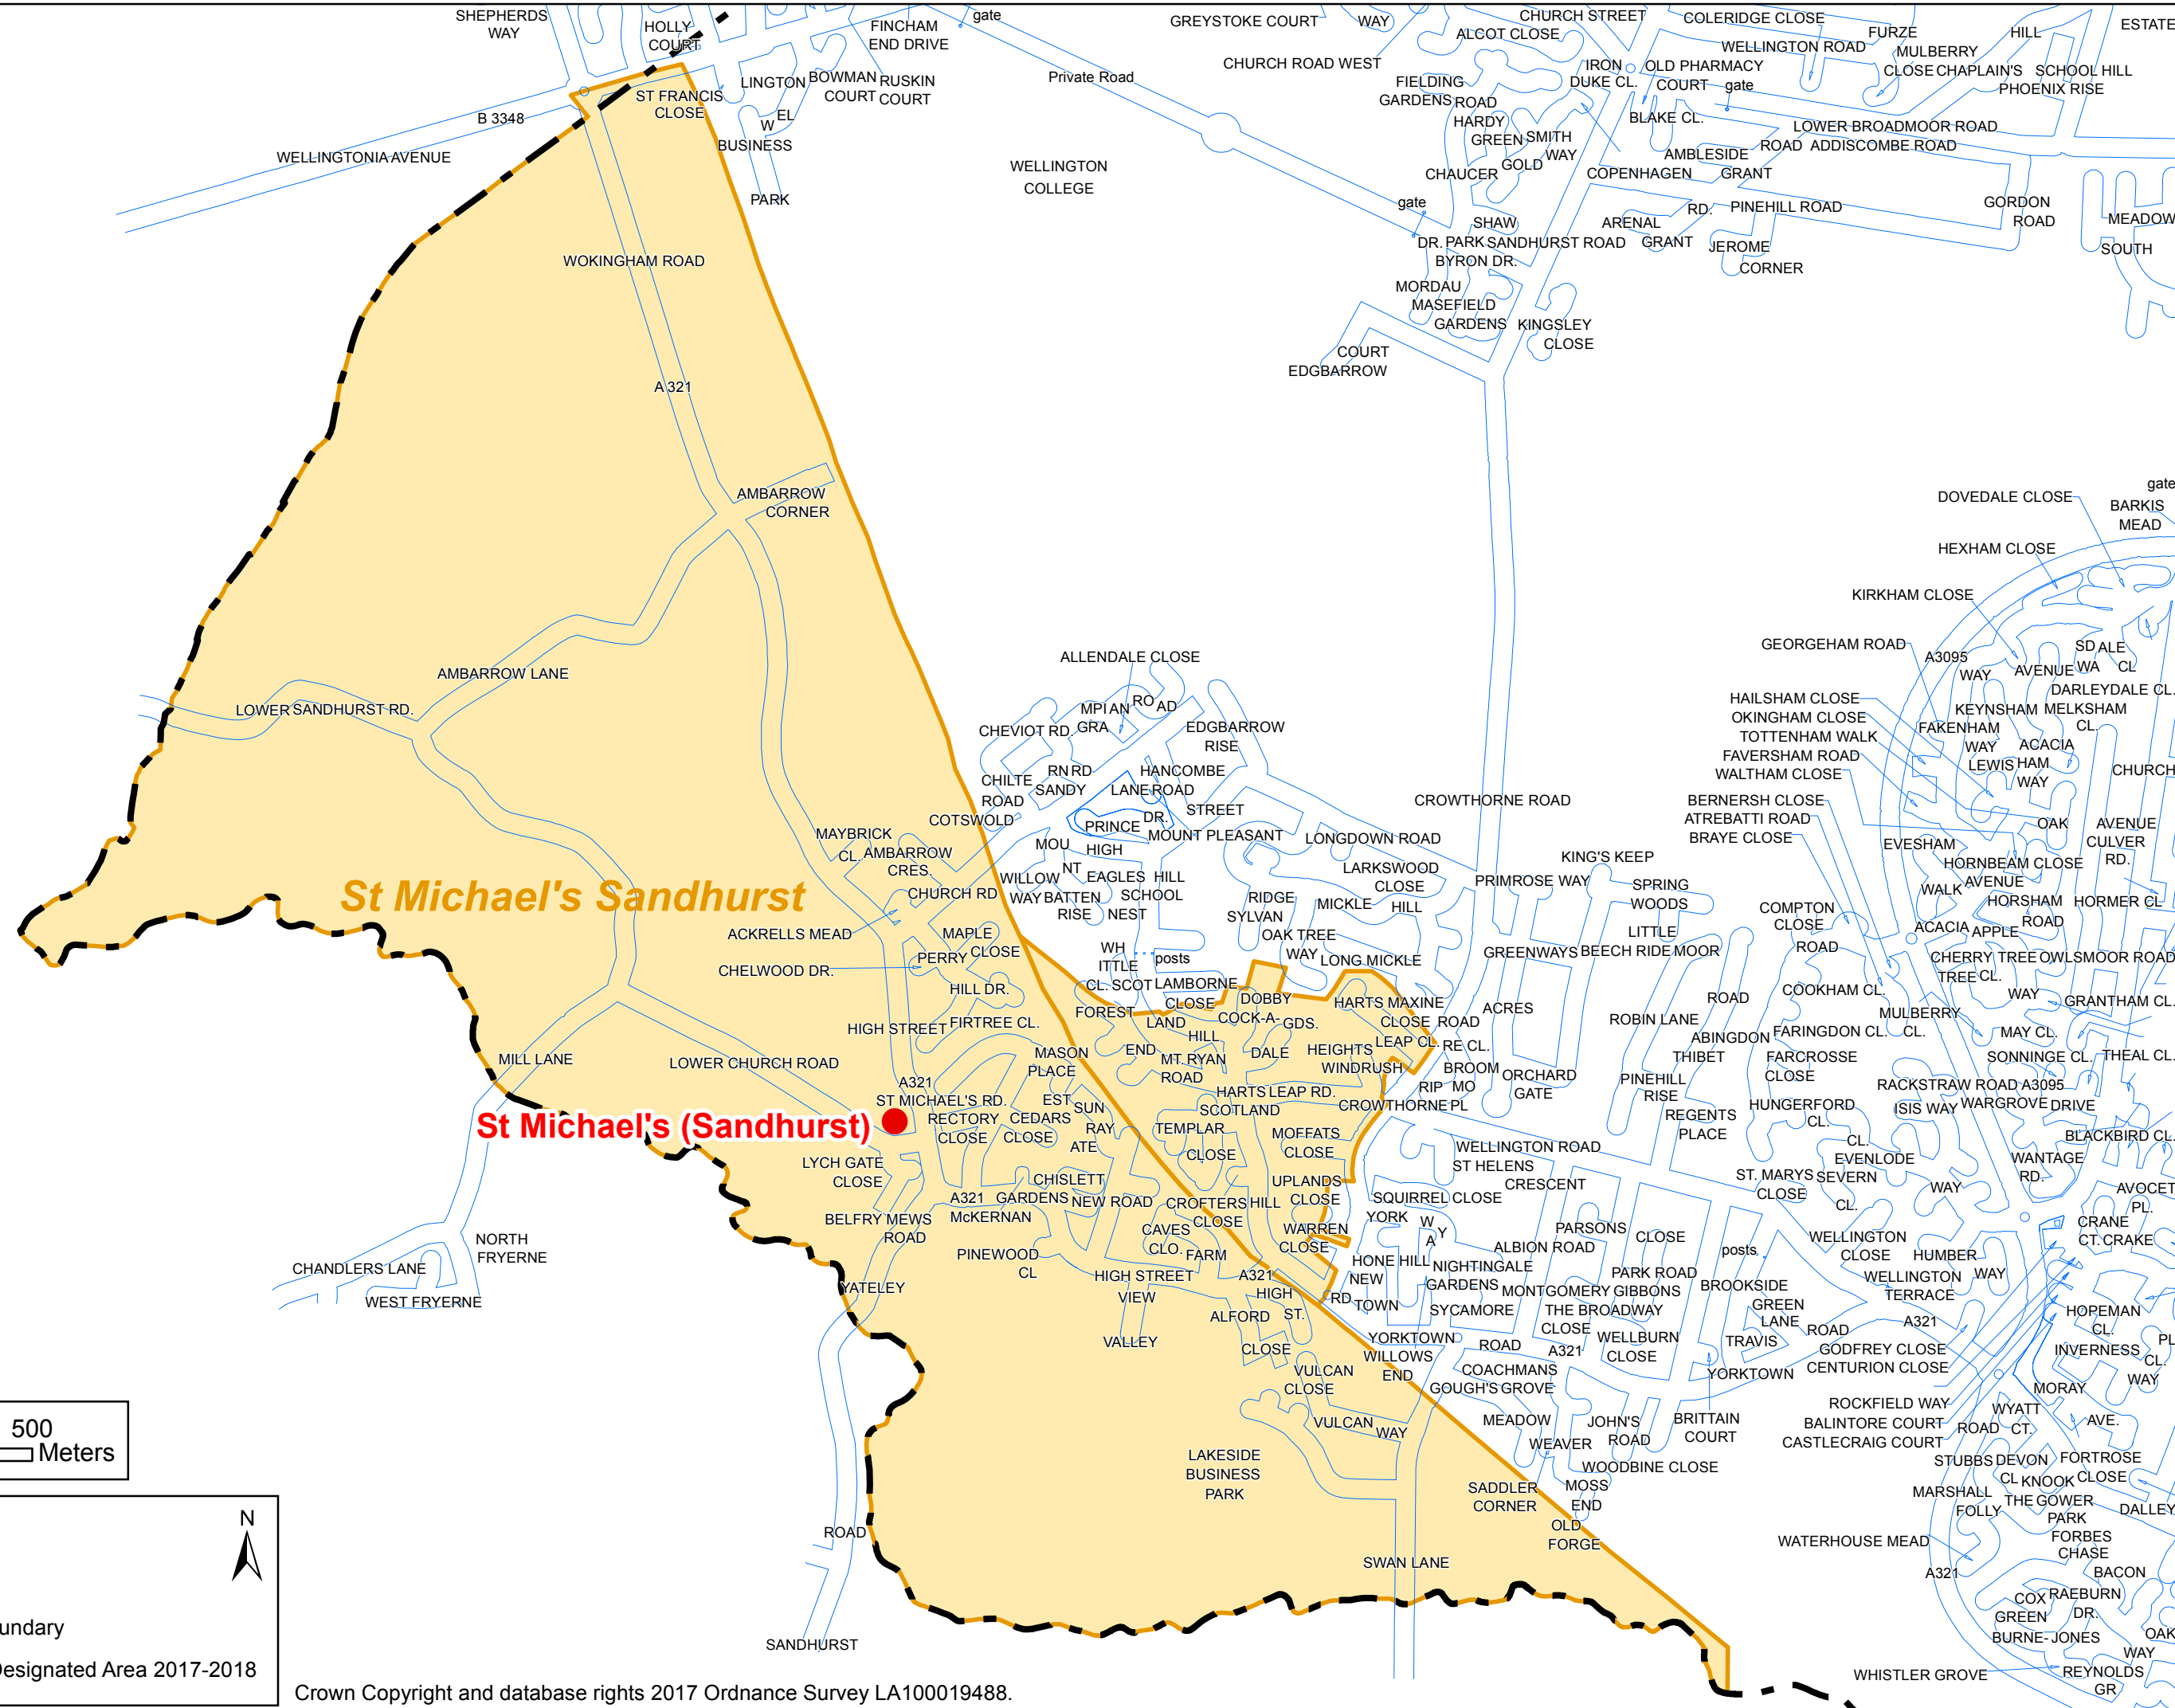

2017-2018

St Michael's Sandhurst

St Michael's (Sandhurst)

Legend

- Primary Schools
- BFC Borough Boundary
- Primary School Designated Area 2017-2018