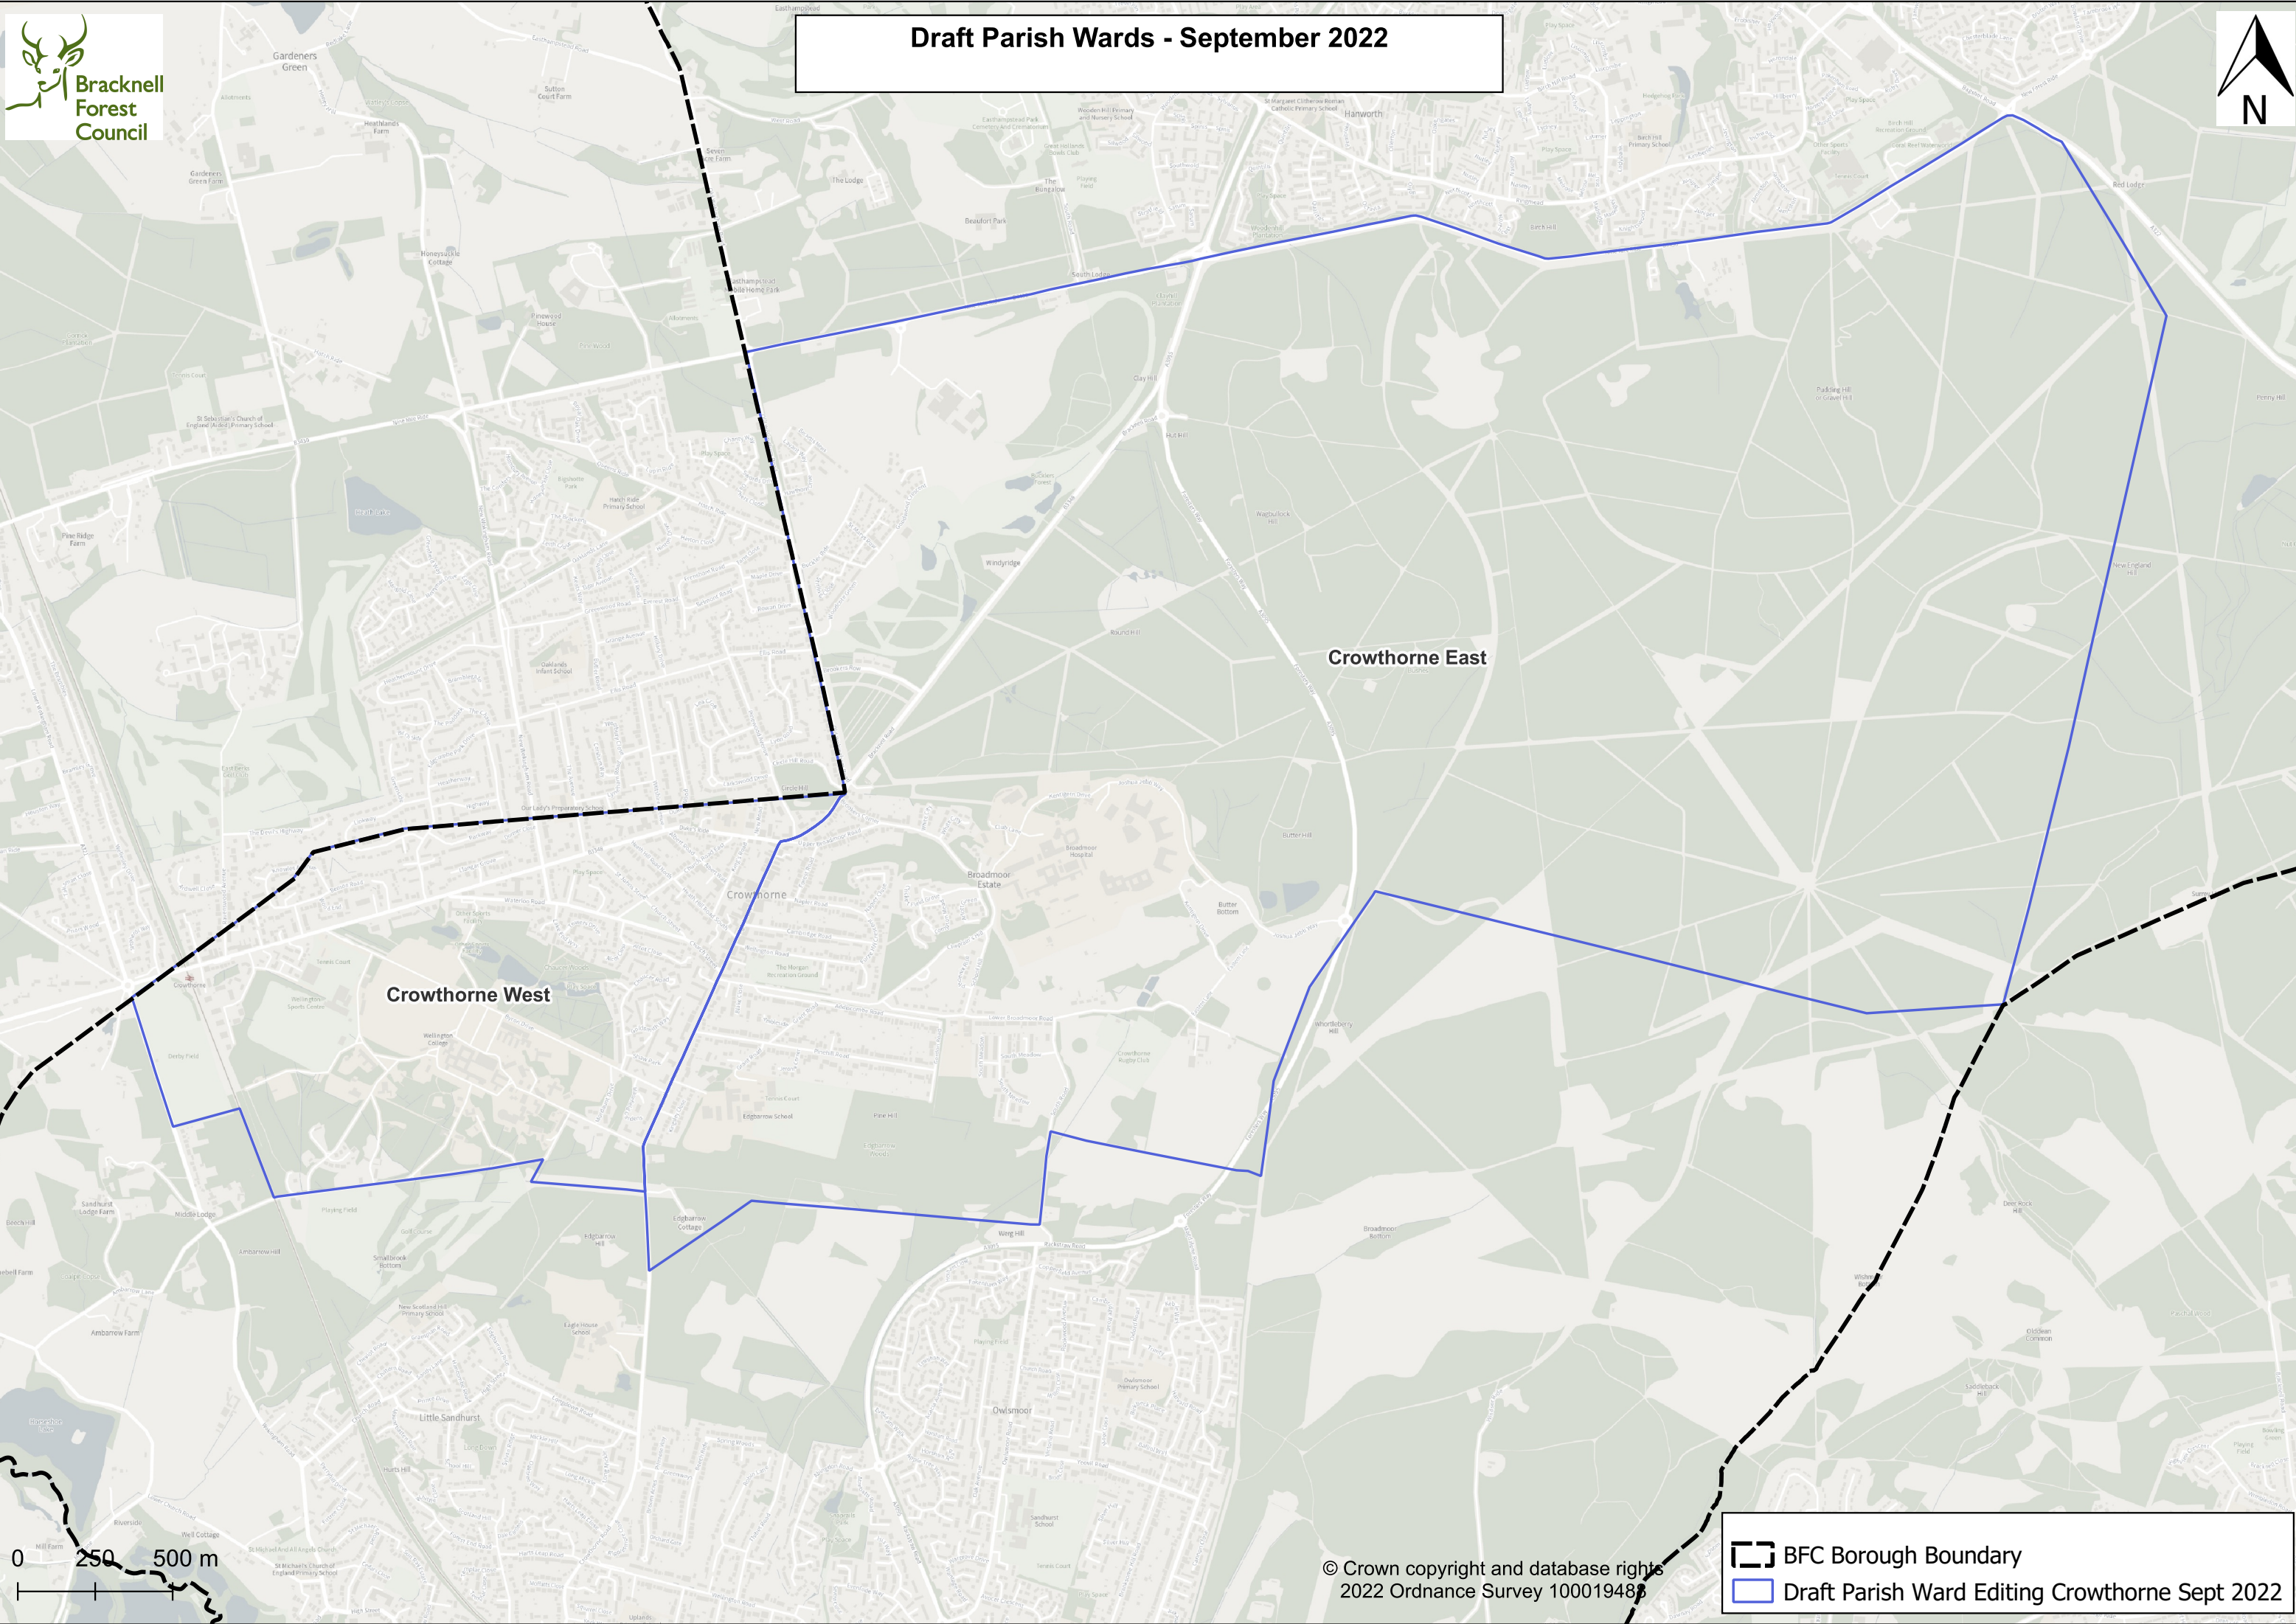

Draft Parish Wards - September 2022

0 250 500 m

© Crown copyright and database rights
2022 Ordnance Survey 100019488

 BFC Borough Boundary
 Draft Parish Ward Editing Crowthorne Sept 2022