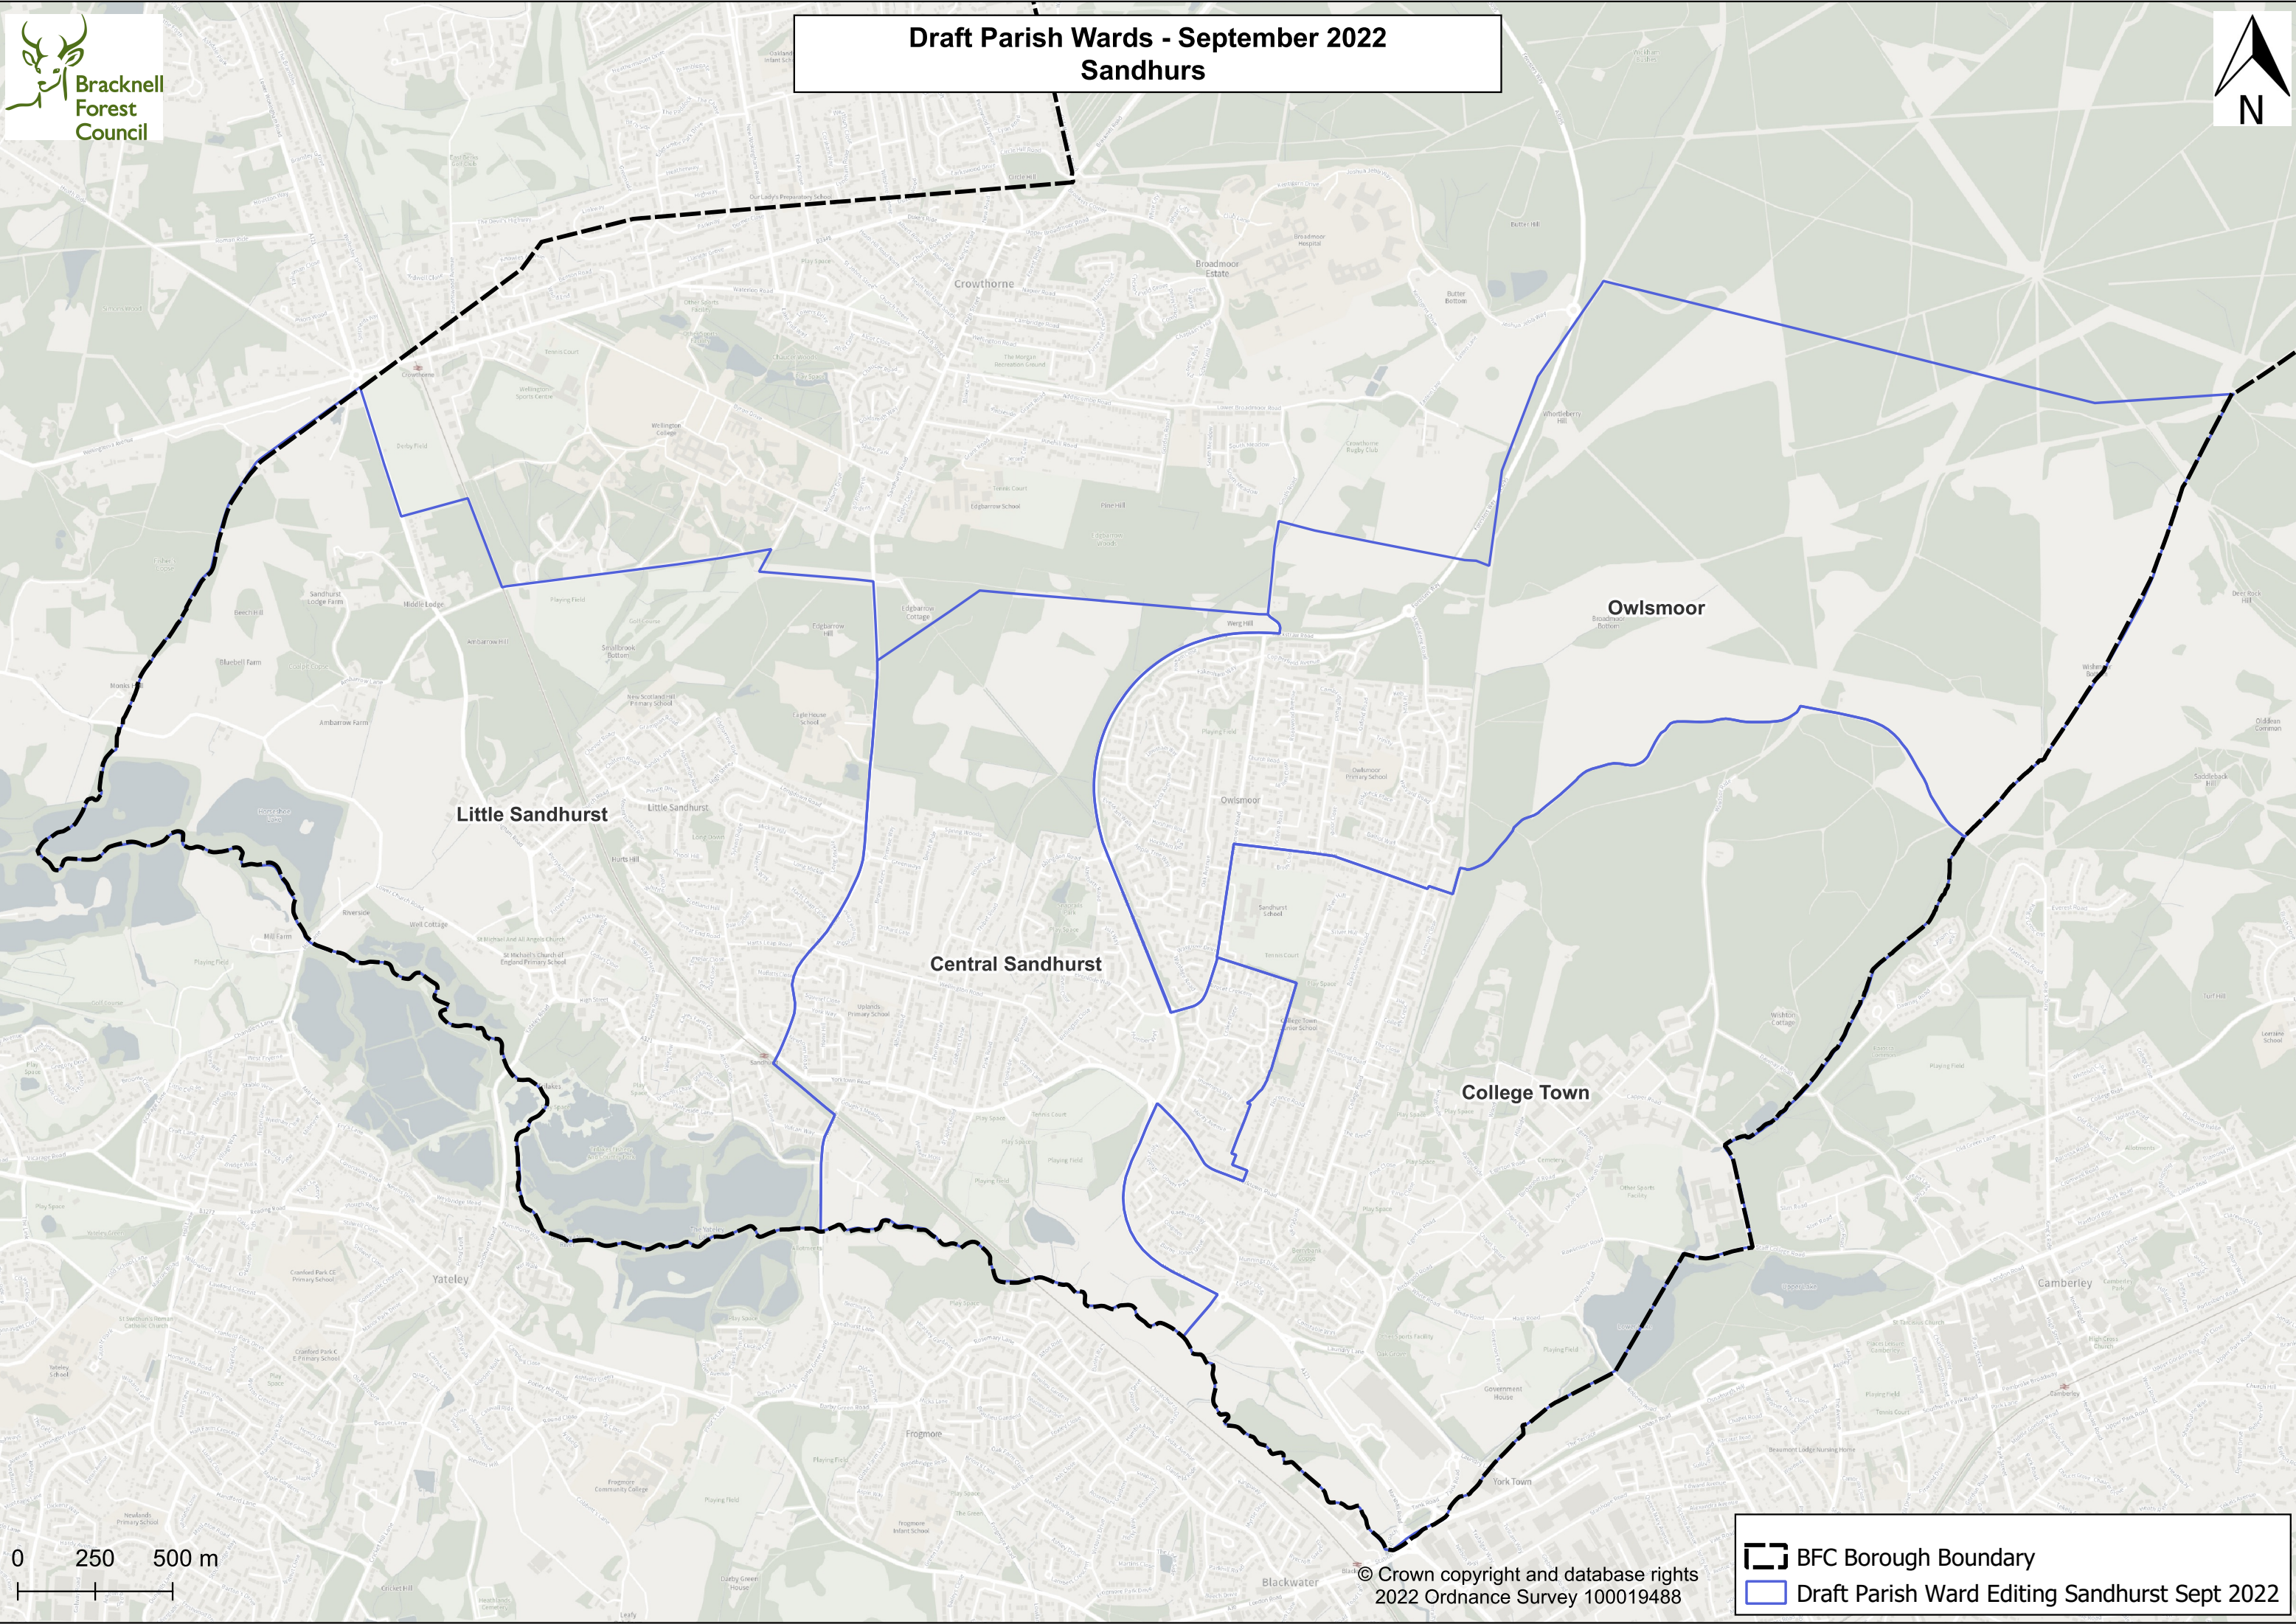

Draft Parish Wards - September 2022
Sandhurst

0 250 500 m

© Crown copyright and database rights
2022 Ordnance Survey 100019488

 BFC Borough Boundary

 Draft Parish Ward Editing Sandhurst Sept 2022