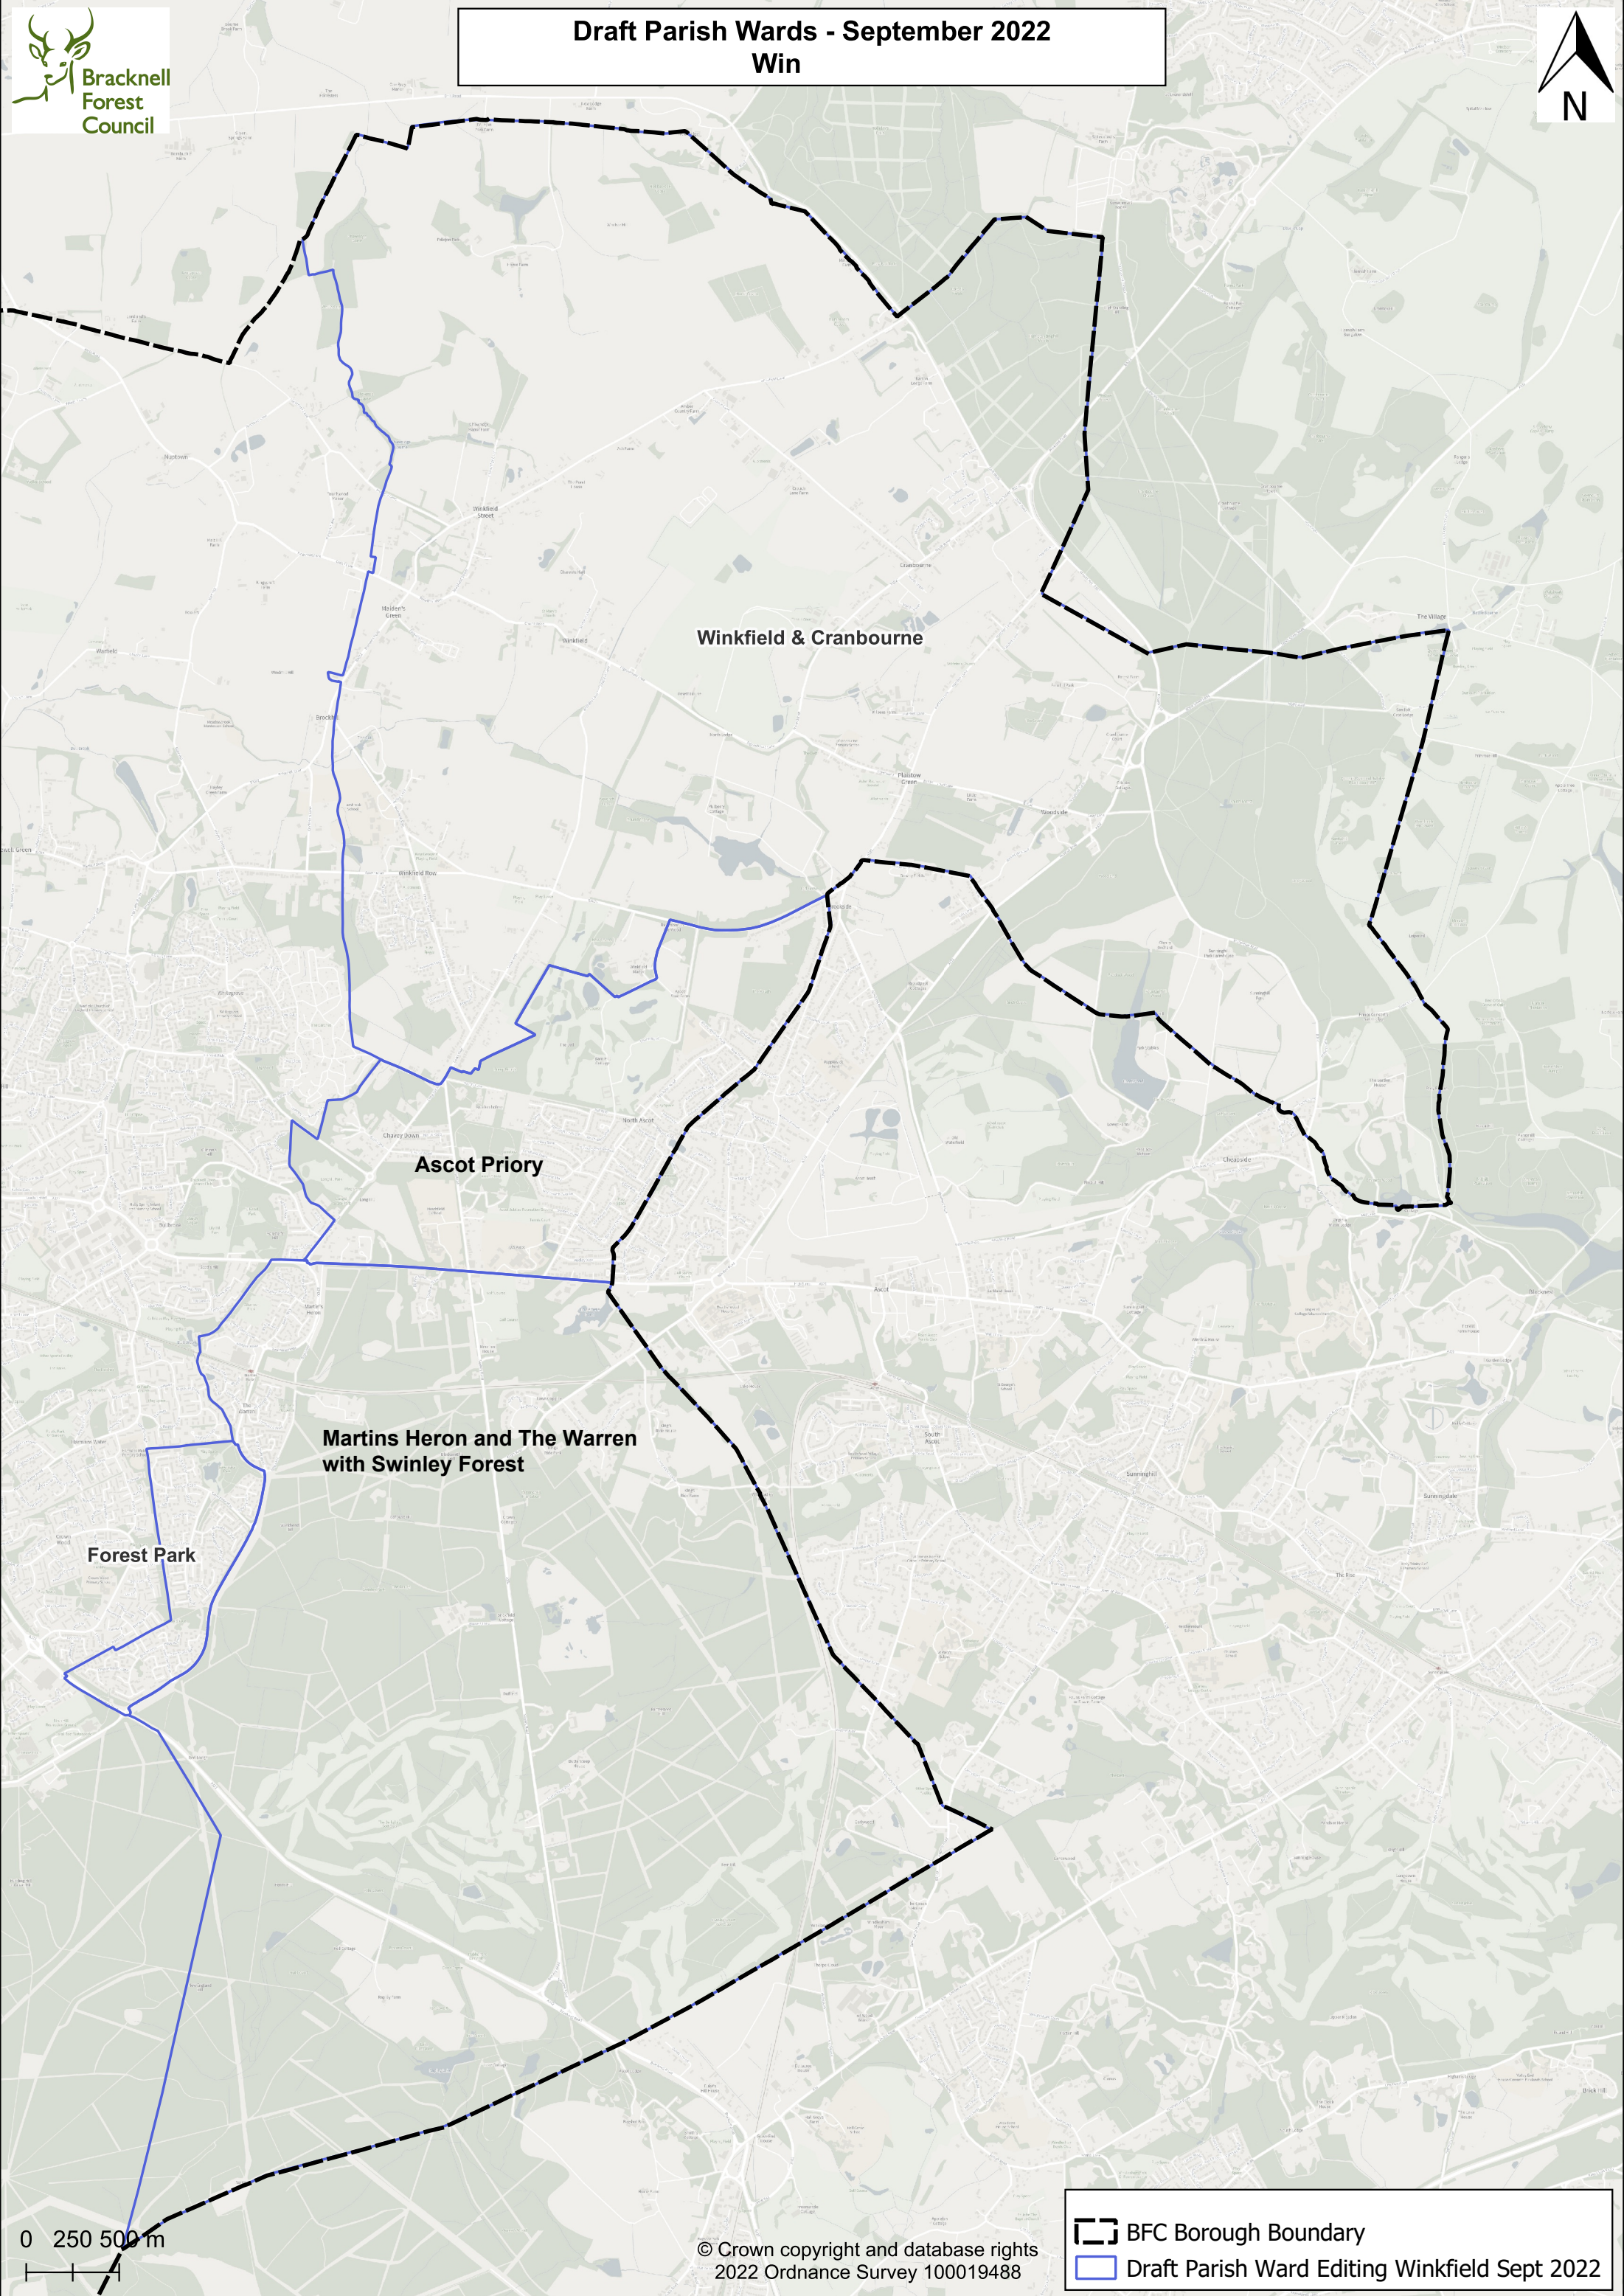

**Draft Parish Wards - September 2022
Win**

Winkfield & Cranbourne

Ascot Priory

**Martins Heron and The Warren
with Swinley Forest**

Forest Park

0 250 500 m