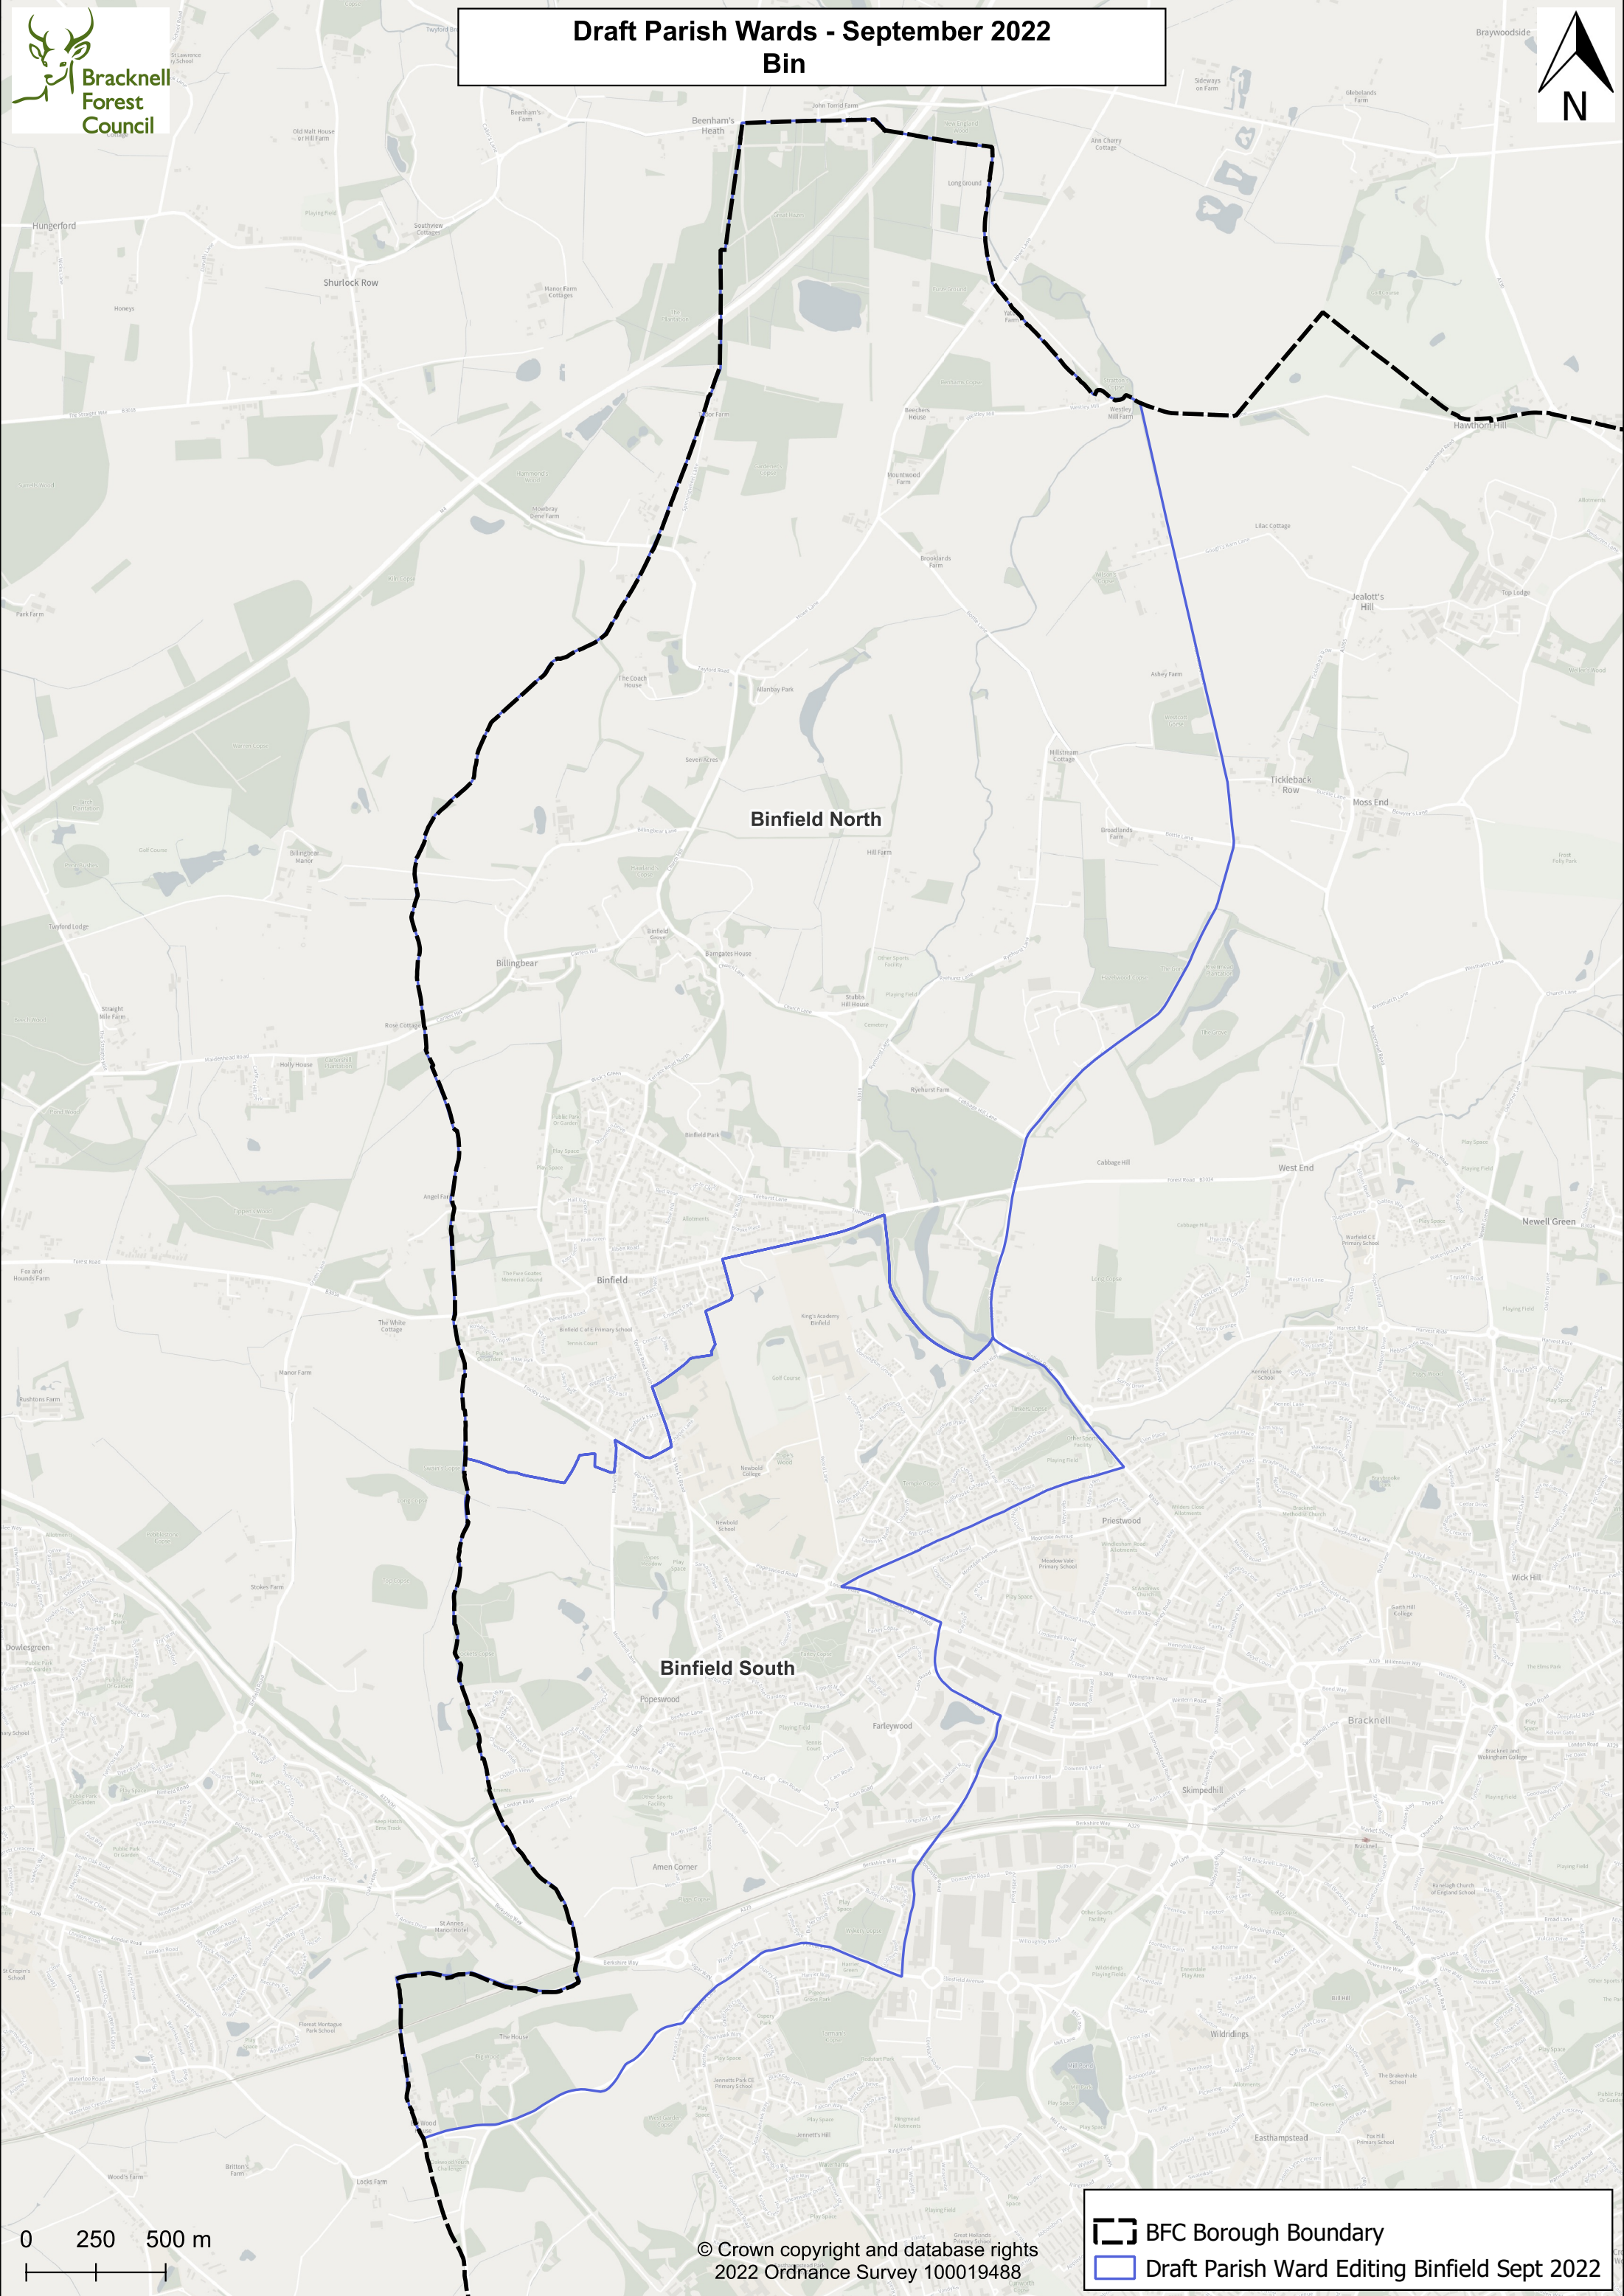

# Draft Parish Wards - September 2022 Bin

0 250 500 m

© Crown copyright and database rights  
2022 Ordnance Survey 100019488

 BFC Borough Boundary  
 Draft Parish Ward Editing Binfield Sept 2022