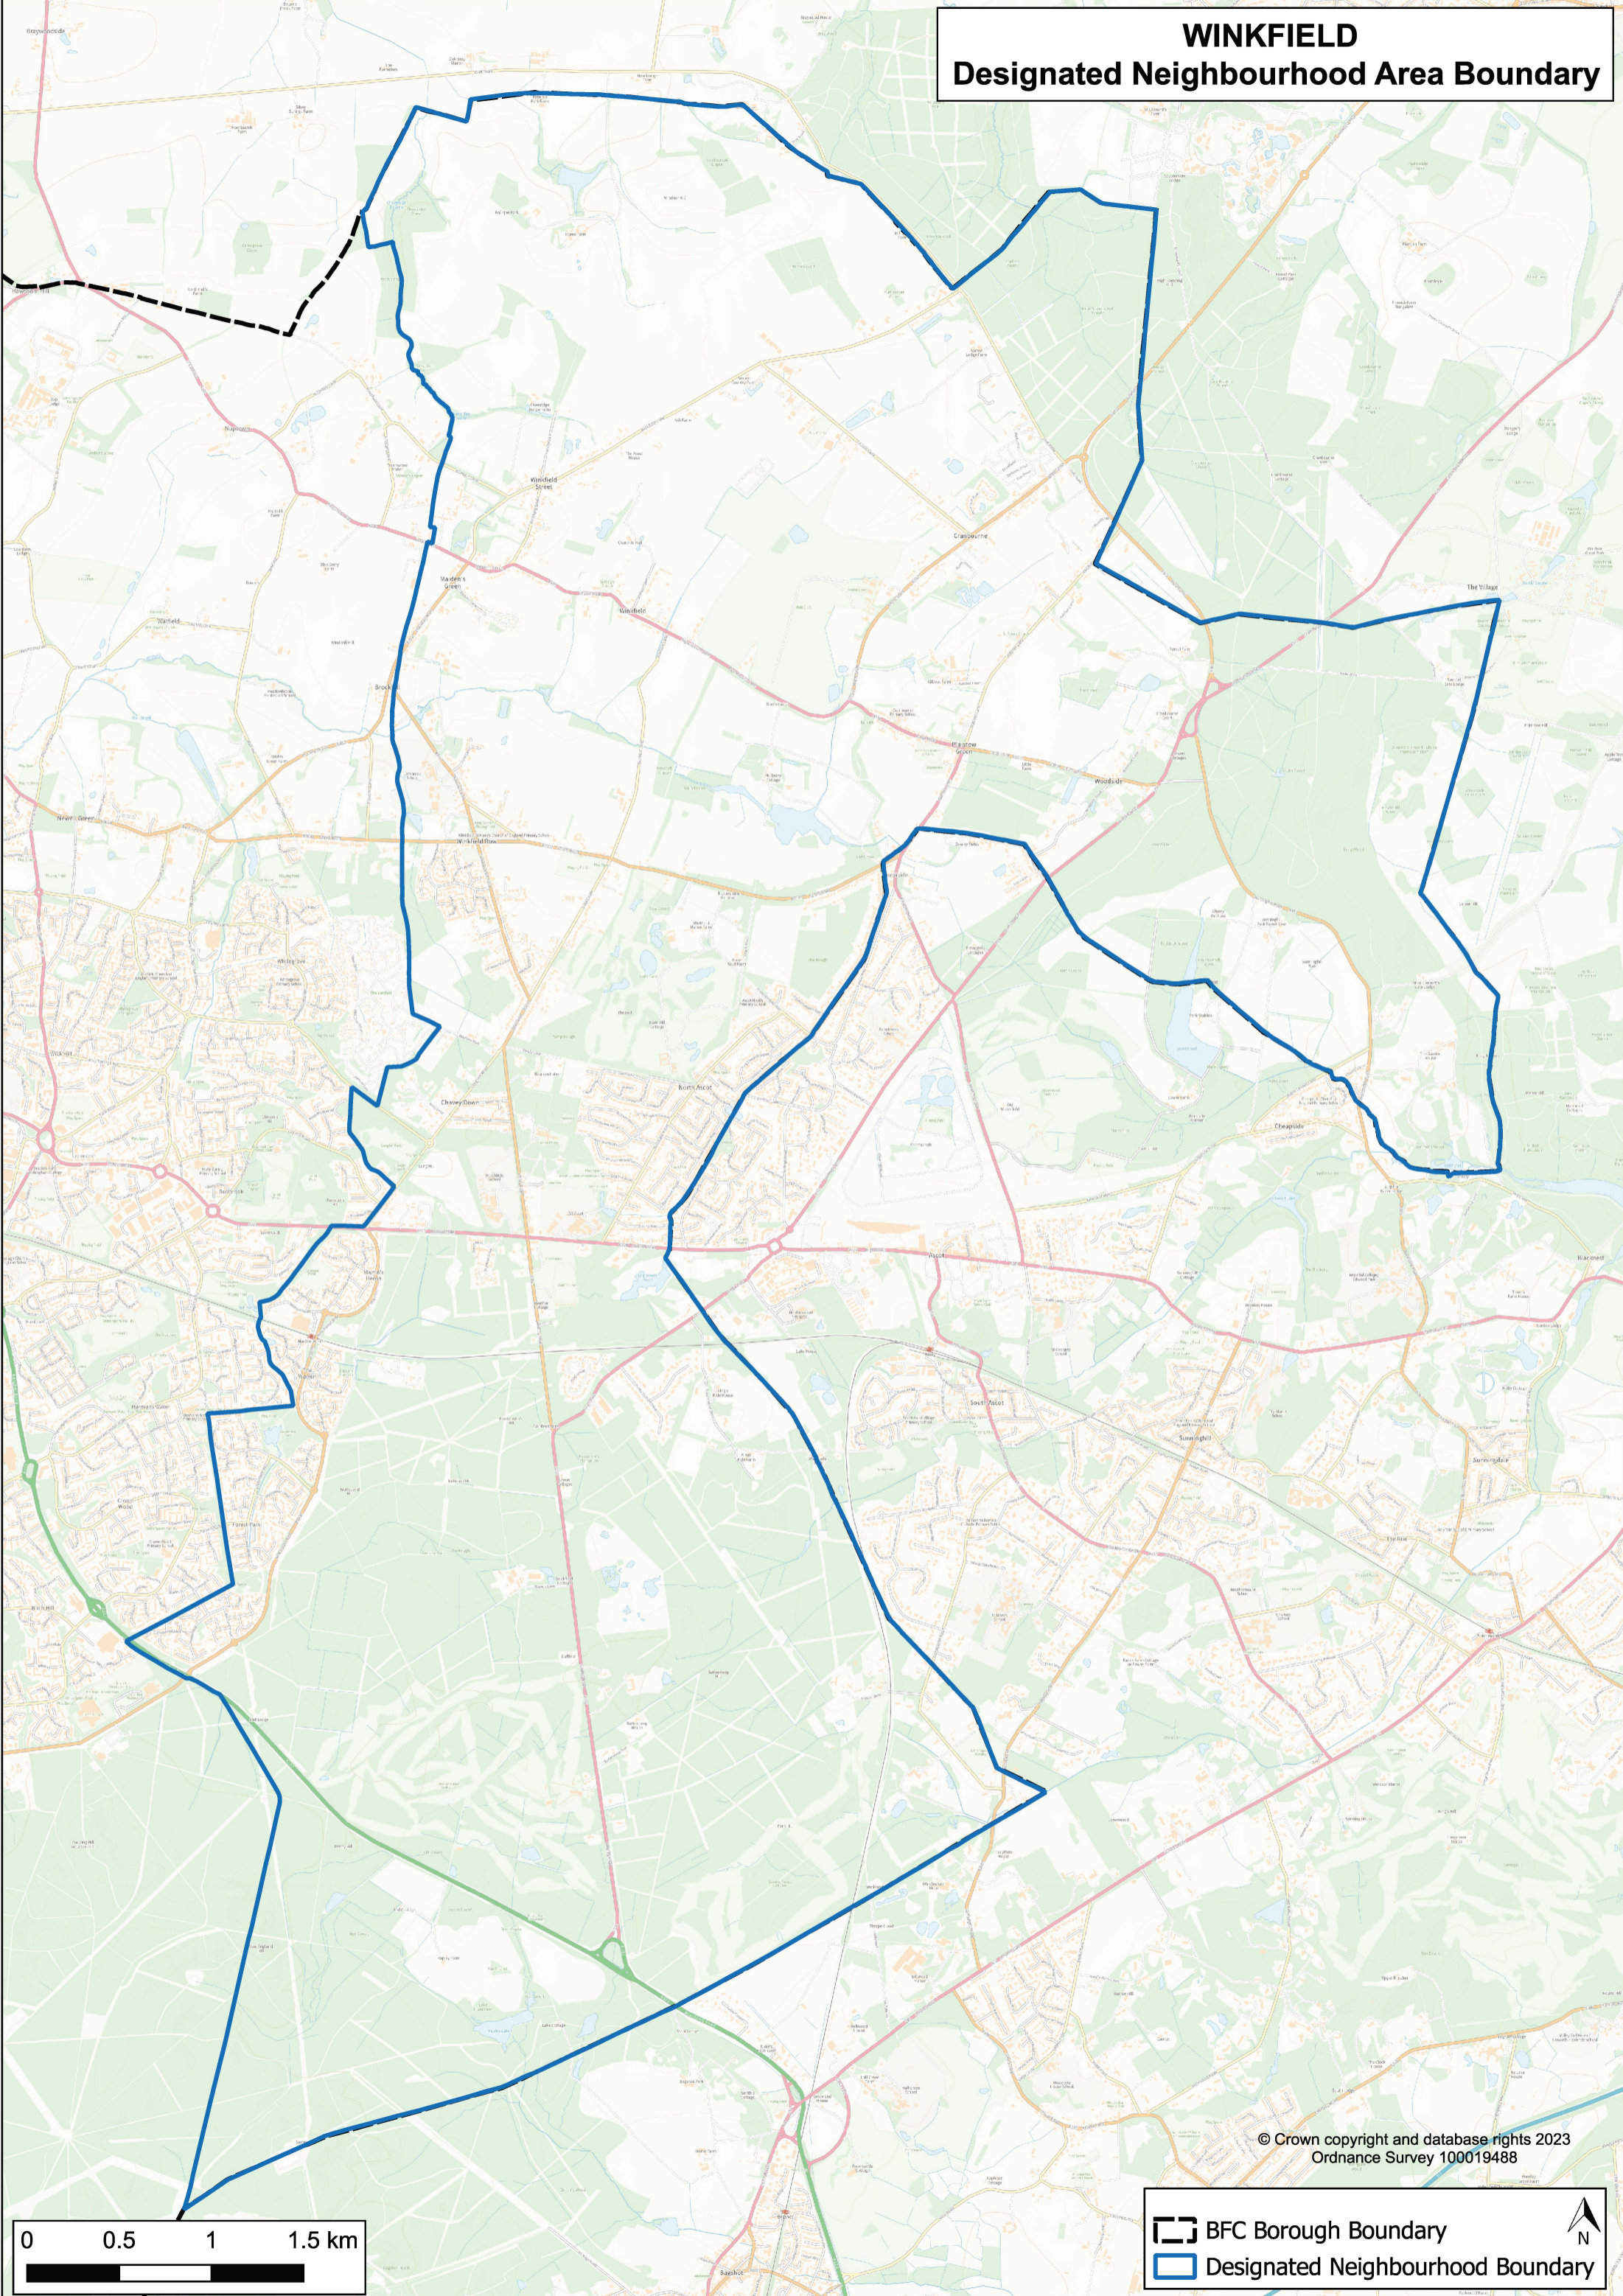

# WINKFIELD Designated Neighbourhood Area Boundary

© Crown copyright and database rights 2023  
Ordnance Survey 100019488

 BFC Borough Boundary

 Designated Neighbourhood Boundary