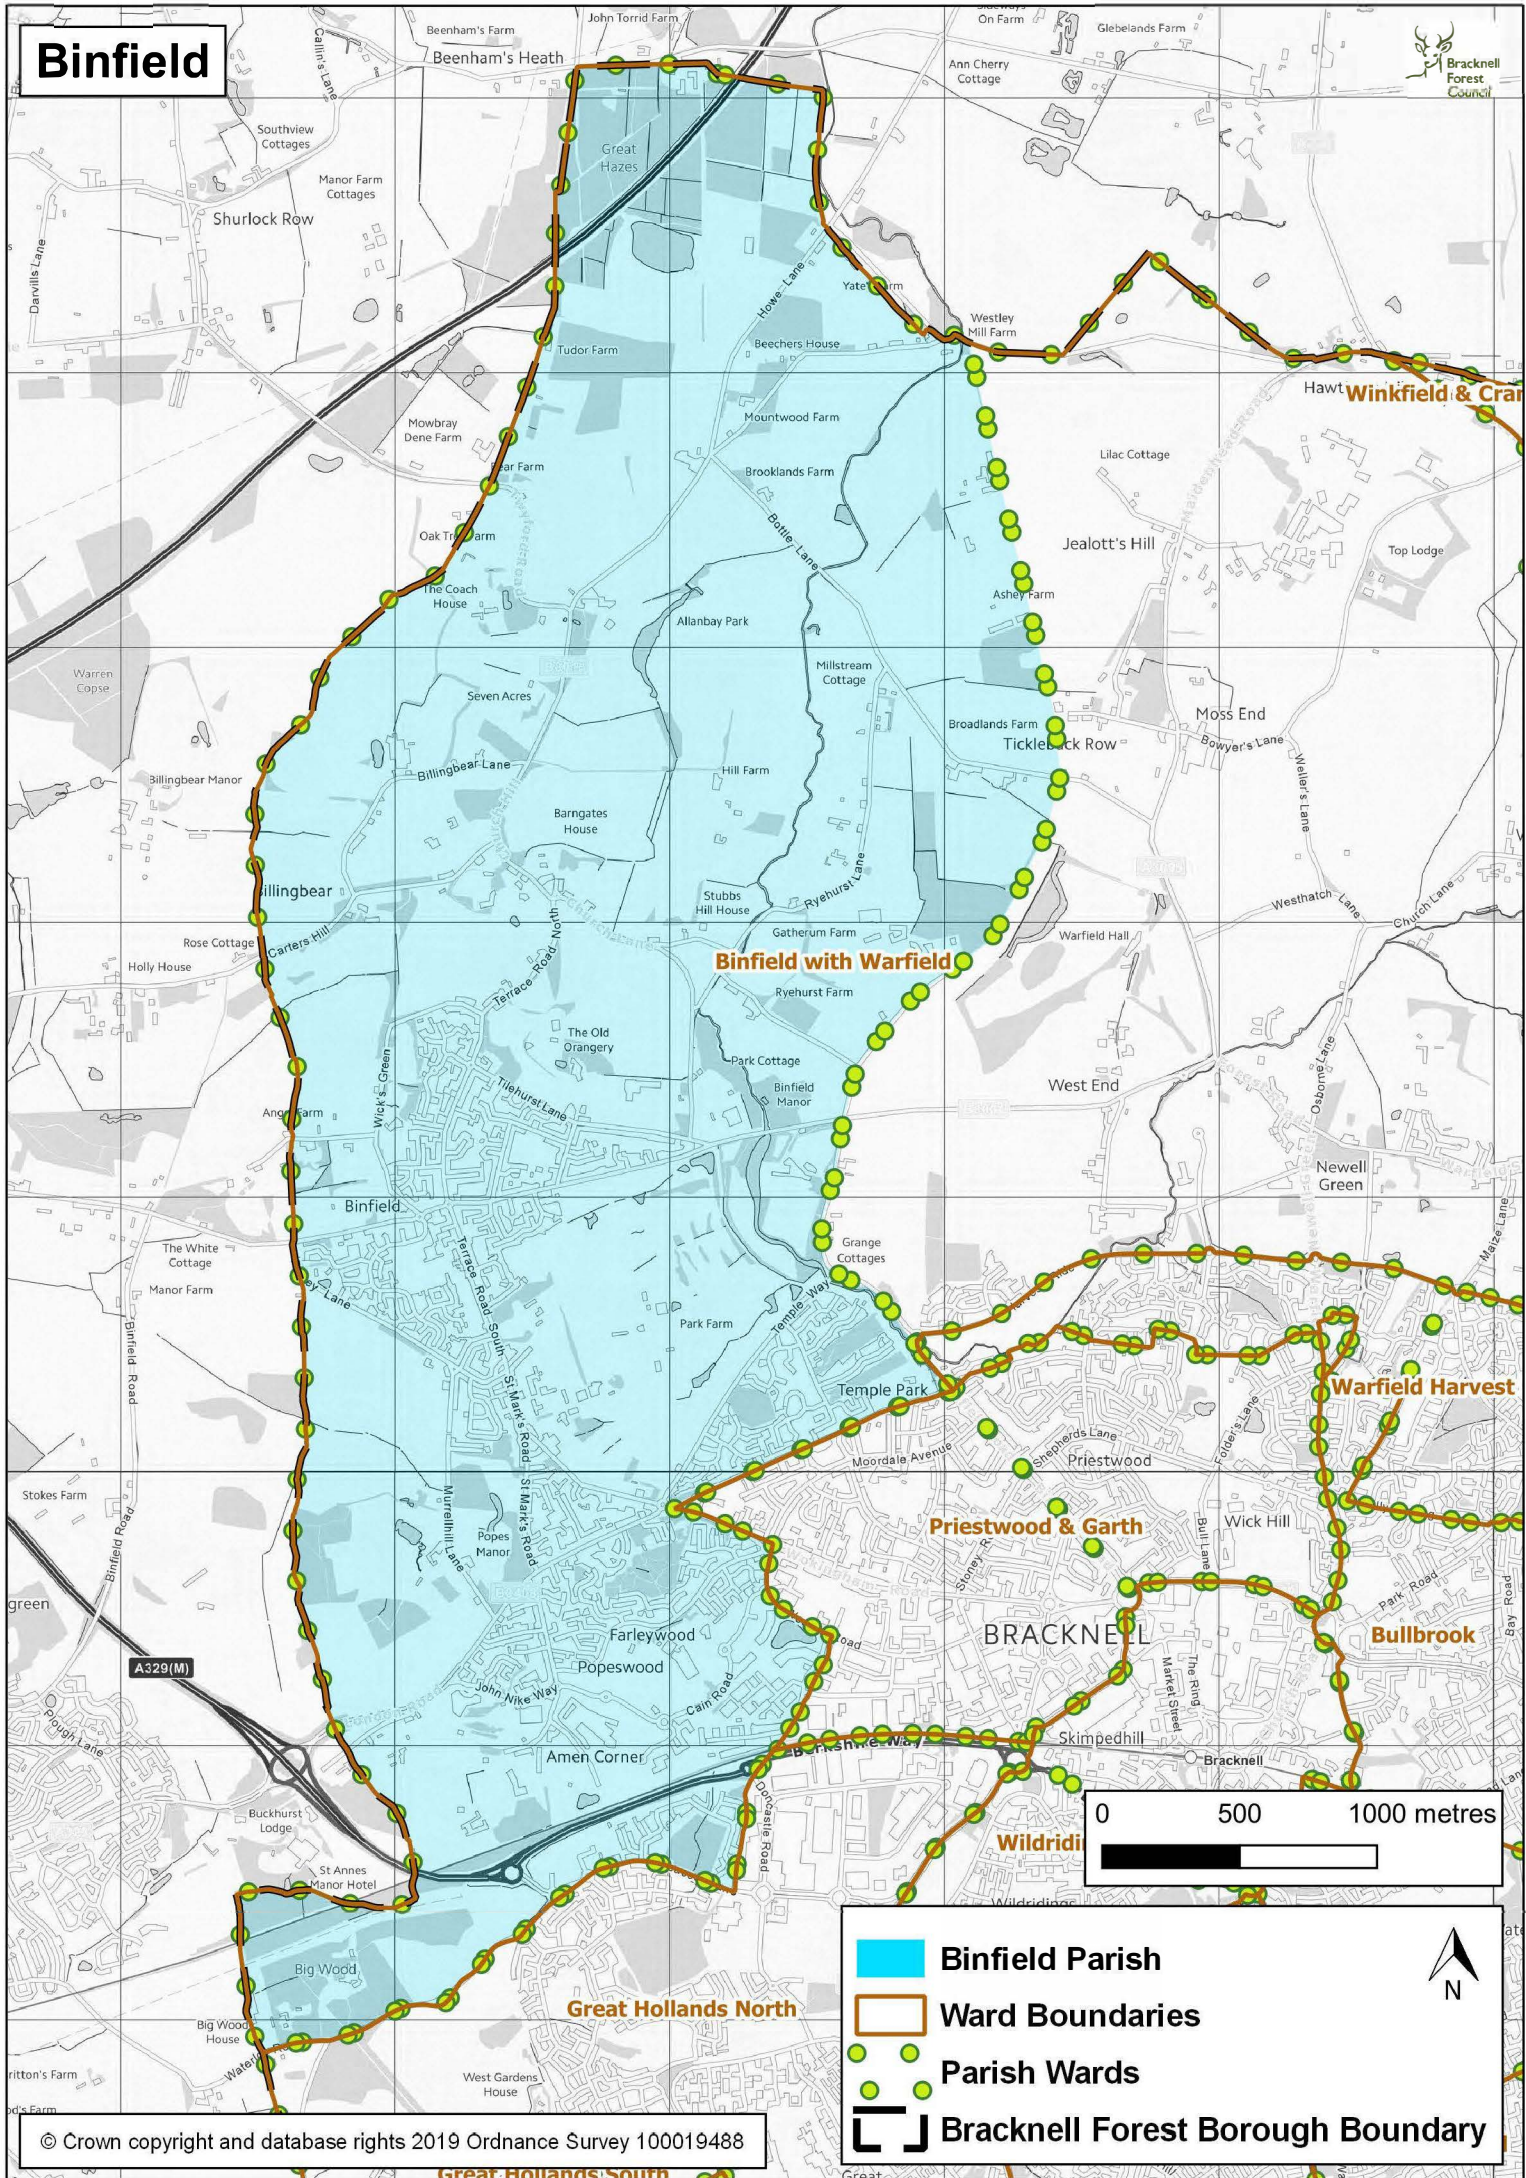

Binfield

Binfield with Warfield

Winkfield & Cran

Warfield Harvest

Priestwood & Garth

Bullbrook

BRACKNELL

Wildridi

Great Hollands North

- Binfield Parish
- Ward Boundaries
- Parish Wards
- Bracknell Forest Borough Boundary

0 500 1000 metres