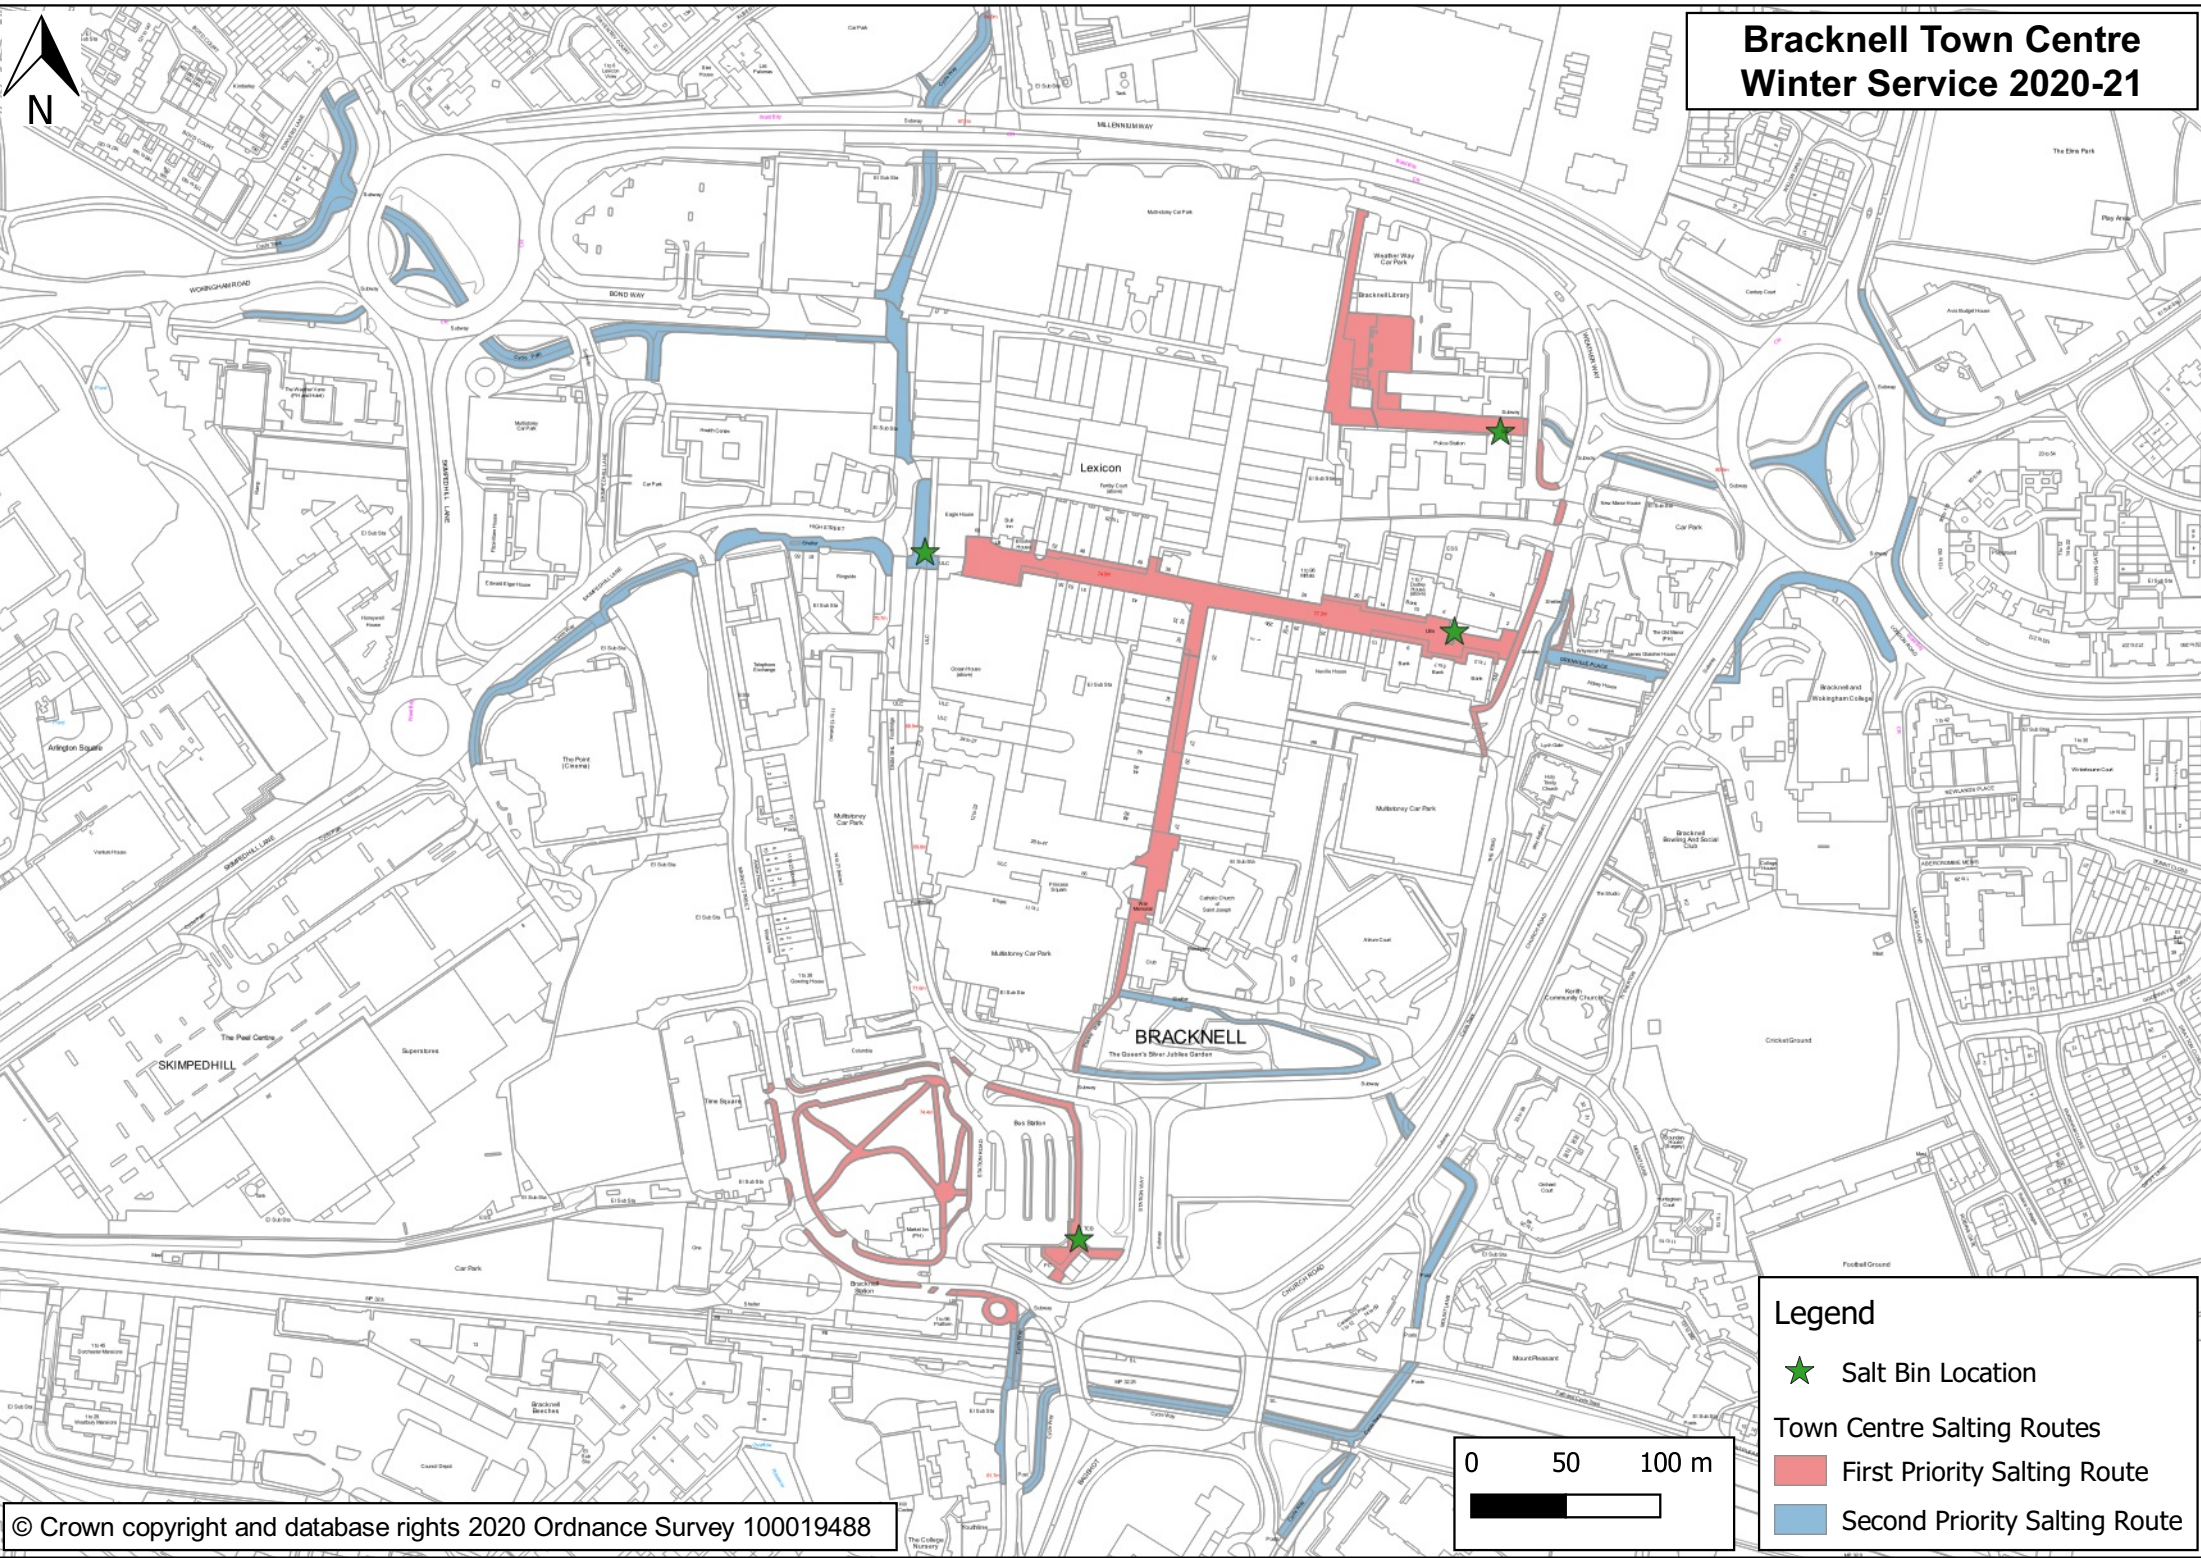

Bracknell Town Centre Winter Service 2020-21

Legend

- ★ Salt Bin Location
- Town Centre Salting Routes
 - First Priority Salting Route
 - Second Priority Salting Route